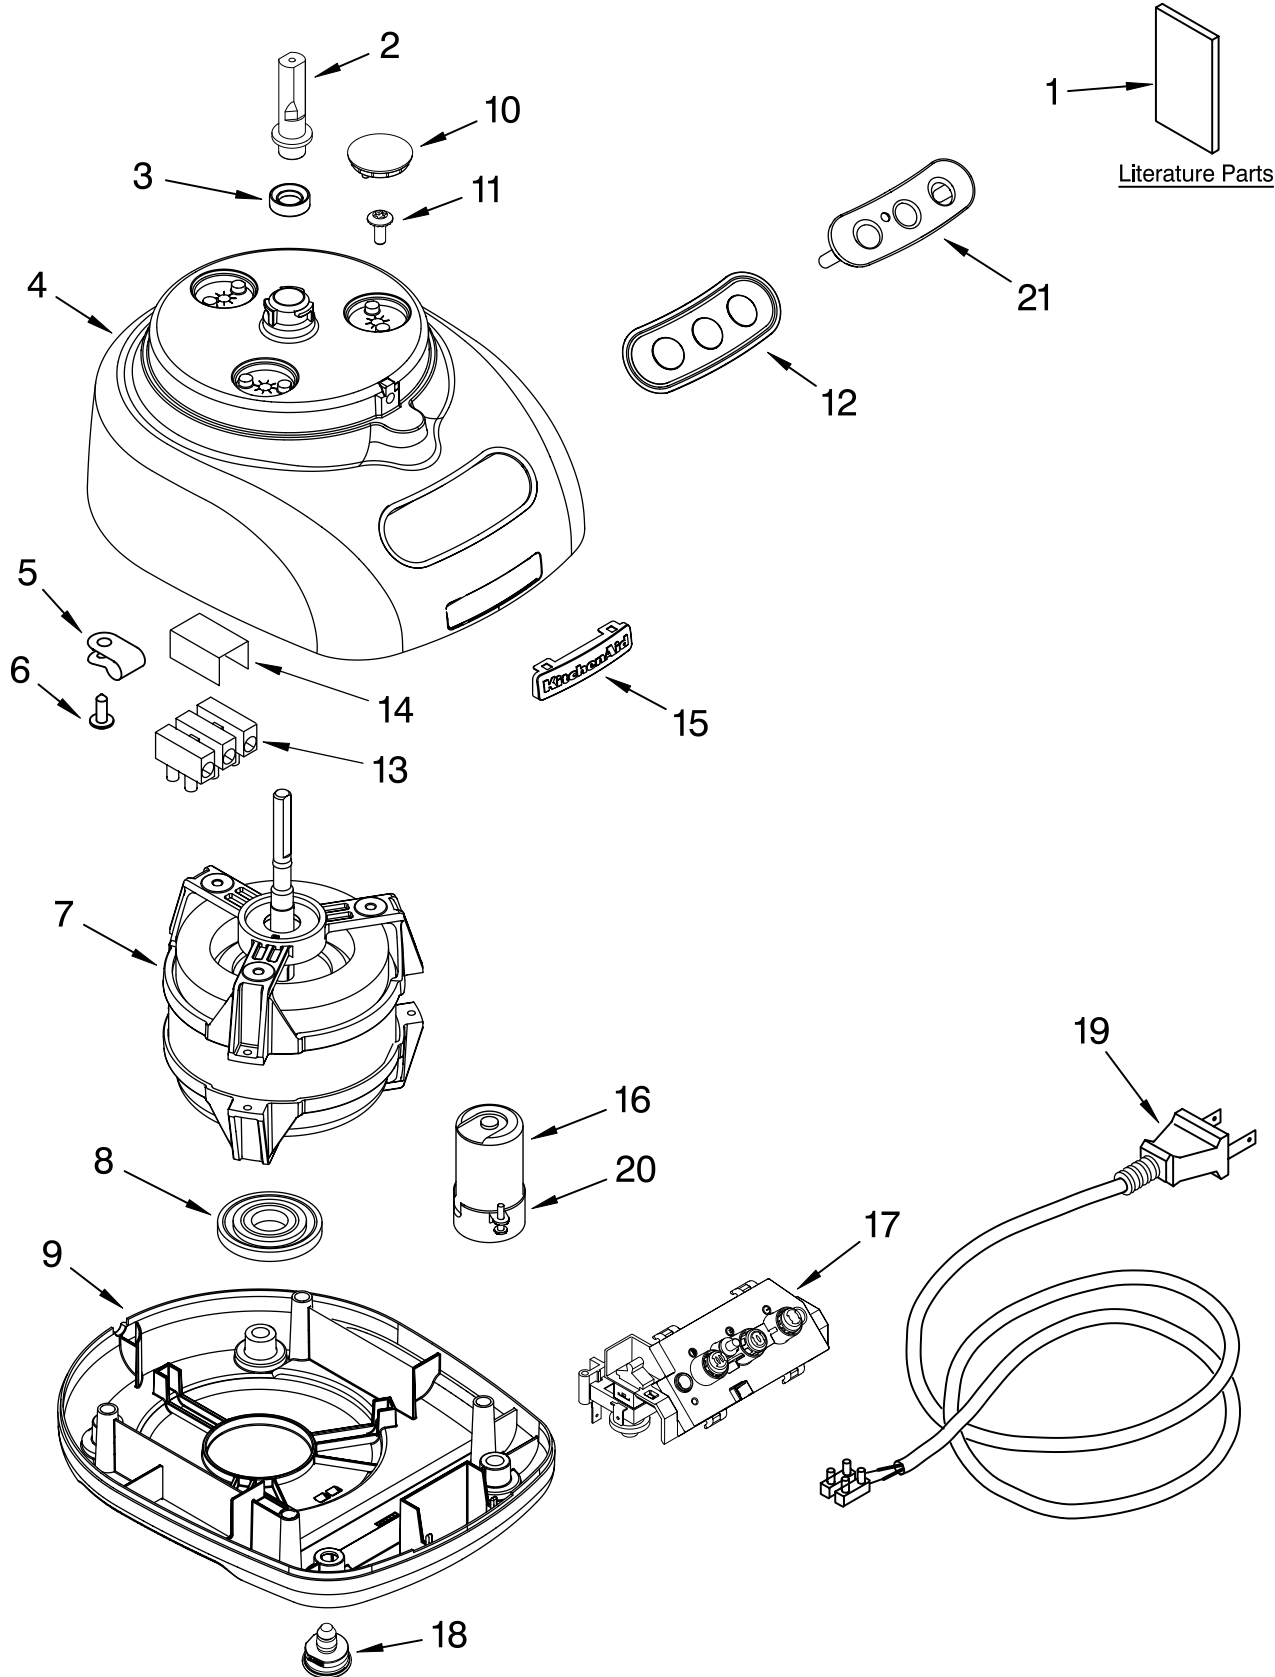

PARTS LIST

for

KitchenAid®

9-CUP FOOD PROCESSOR

MODELS:

KFP740WH0 (White)
KFP740CR0 (Chrome)
4KFP740WH0 (White)
4KFP740CR0 (Chrome)

FOR CUSTOMER SATISFACTION ALWAYS USE
FACTORY SPECIFICATION PARTS

MOTOR AND HOUSING PARTS

For Models: KFP740__0, 4KFP740__0

FOR ORDERING INFORMATION REFER TO PARTS PRICE LIST

MOTOR AND HOUSING PARTS

For Models: KFP740__0, 4KFP740__0

Illus. No.	Part No.	DESCRIPTION
1		Literature Parts
	8212048	Use & Care Guide
	8212047	Repair Parts List
2	8211850	Sleeve, Motor Shaft
3	8211828	Seal, Oil
4		Housing, Motor
	8211818	White
	8211822	Chrome
5	8211610	Clamp, Cable
6	8211731	Screw, Clamp
7	8211837	Motor, Die Cast
8	8211843	Grommet, Motor
9		Base, Housing
	8212183	White
	8212190	Black
10		Cover, Screw
	8211824	White
	8211827	Black
11	8211829	Screw, Motor Locking
12	8211848	Bezel, Switch Panel
13	8211605	Terminal Block
14	8211852	Cover, Terminal
15	8211842	Nameplate
16	8211608	Capacitor
17	8212011	Relay & Switch Assembly
18		Foot
	8211844	White
	8211845	Black
19		Cord, Power
	8211856	White
	8211857	Black
20	8211607	Clip, Capacitor
21		Overlay & Cover
	8211846	Black
	8211847	Silver

FOR ORDERING INFORMATION REFER TO PARTS PRICE LIST

ATTACHMENT PARTS

For Models: KFP740__0, 4KFP740__0

FOR ORDERING INFORMATION REFER TO PARTS PRICE LIST

ATTACHMENT PARTS

For Models: KFP740__0, 4KFP740__0

Illus. No.	Part No.	DESCRIPTION
1	8211760	Spatula
2		Disc, Slicing
	8211929	2 mm
3	8212012	Mini Blade
4	8211858	Adapter, Shaft & Disc
5	8212013	Blade, Multipurpose
6	8212035	Pusher, Food
7	8212029	Cover, Work Bowl
8		Bowl, Work
	8211939	White
	8212044	Black
9		Disc, Shredding
	8211933	4 mm
10	8211926	Bowl, Mini
11	8212015	Blade, Dough