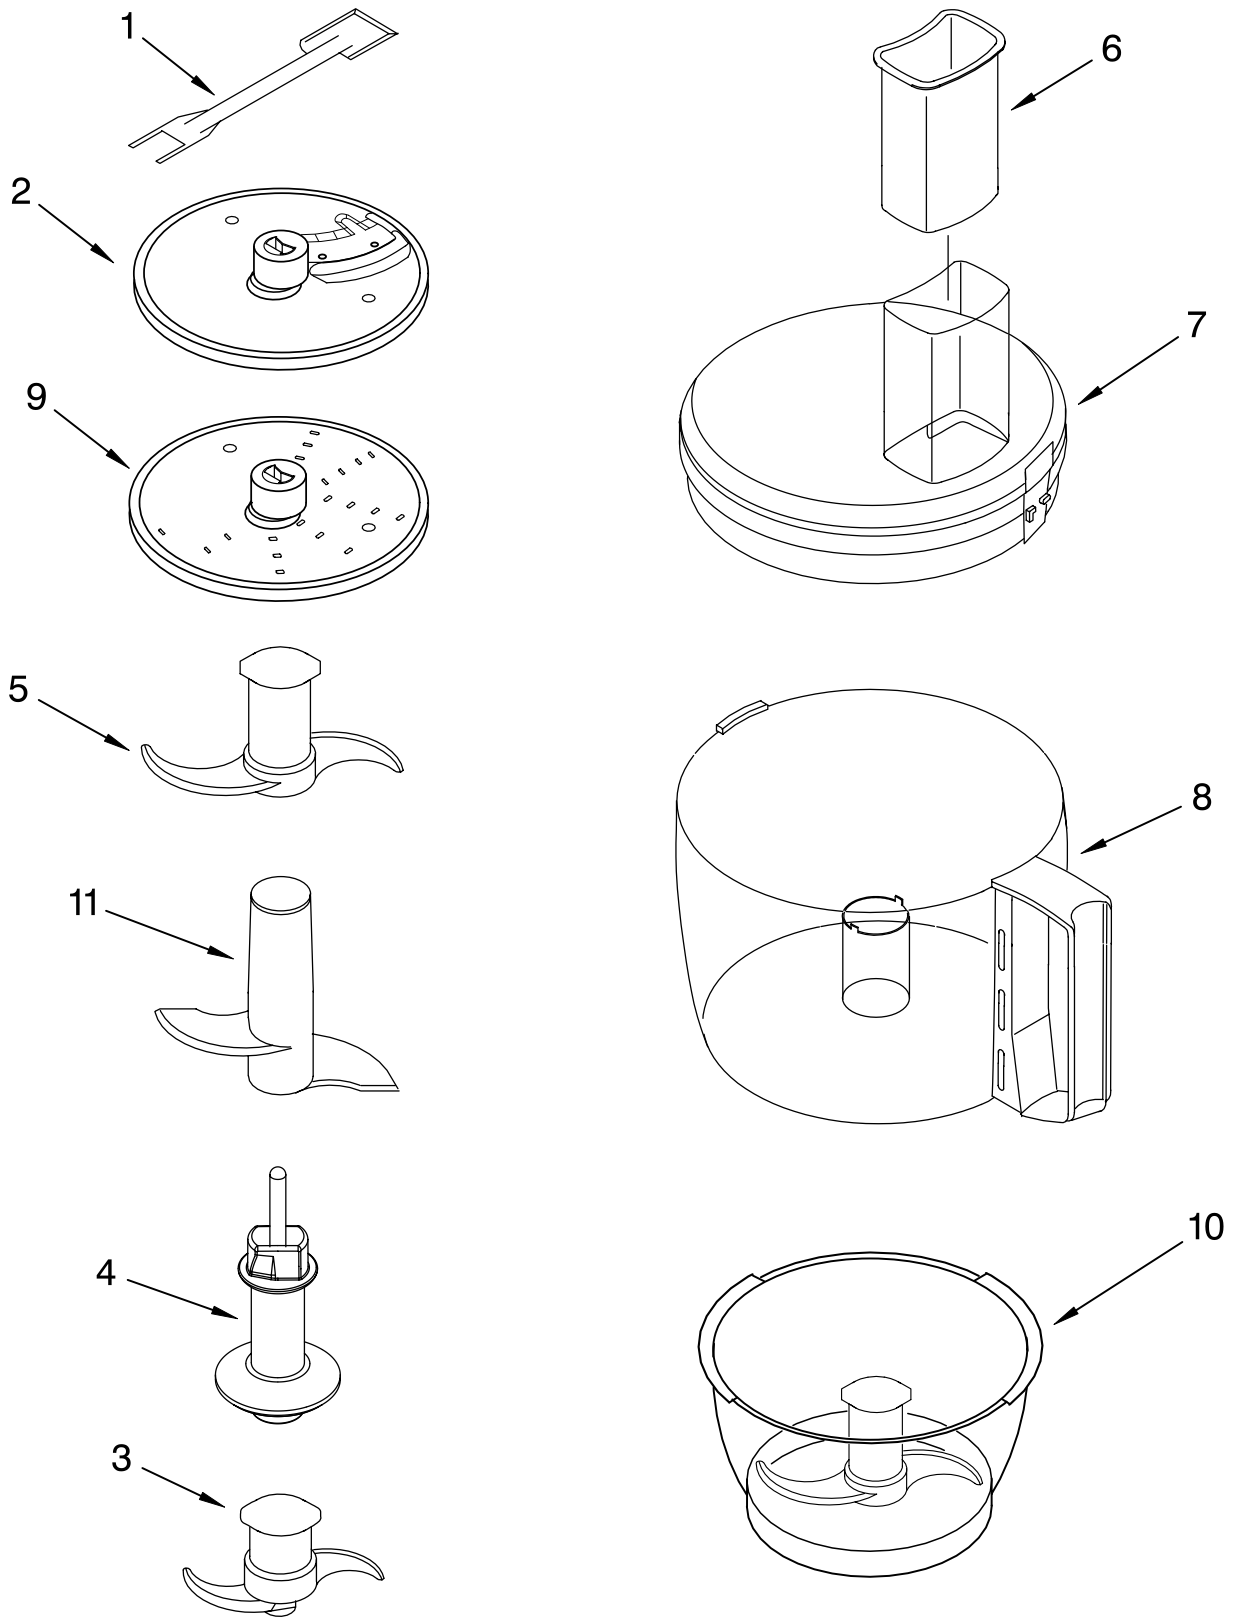

Illus. No.	Part No.	DESCRIPTION
1		Literature Parts
	8212048	Use & Care Guide
	8212047	Repair Parts List
2	8211850	Sleeve, Motor Shaft
3	8211828	Seal, Oil
4		Housing, Motor
	8211818	White
	8211822	Chrome
5	8211610	Clamp, Cable
6	8211731	Screw, Clamp
7	8211837	Motor, Die Cast
8	8211843	Grommet, Motor
9		Base, Housing
	8212183	White
	8212190	Black
10		Cover, Screw
	8211824	White
	8211827	Black
11	8211829	Screw, Motor Locking
12	8211848	Bezel, Switch Panel
13	8211605	Terminal Block
14	8211852	Cover, Terminal
15	8211842	Nameplate
16	8211608	Capacitor
17	8212011	Relay & Switch Assembly
18		Foot
	8211844	White
	8211845	Black
19		Cord, Power
	8211856	White
	8211857	Black
20	8211607	Clip, Capacitor
21		Overlay & Cover
	8211846	Black
	8211847	Silver

FOR ORDERING INFORMATION REFER TO PARTS PRICE LIST

ATTACHMENT PARTS

For Models: KFP740__0, 4KFP740__0

FOR ORDERING INFORMATION REFER TO PARTS PRICE LIST

ATTACHMENT PARTS

For Models: KFP740__0, 4KFP740__0

Illus. No.	Part No.	DESCRIPTION
1	8211760	Spatula
2		Disc, Slicing
	8211929	2 mm
3	8212012	Mini Blade
4	8211858	Adapter, Shaft & Disc
5	8212013	Blade, Multipurpose
6	8212035	Pusher, Food
7	8212029	Cover, Work Bowl
8		Bowl, Work
	8211939	White
	8212044	Black
9		Disc, Shredding
	8211933	4 mm
10	8211926	Bowl, Mini
11	8212015	Blade, Dough