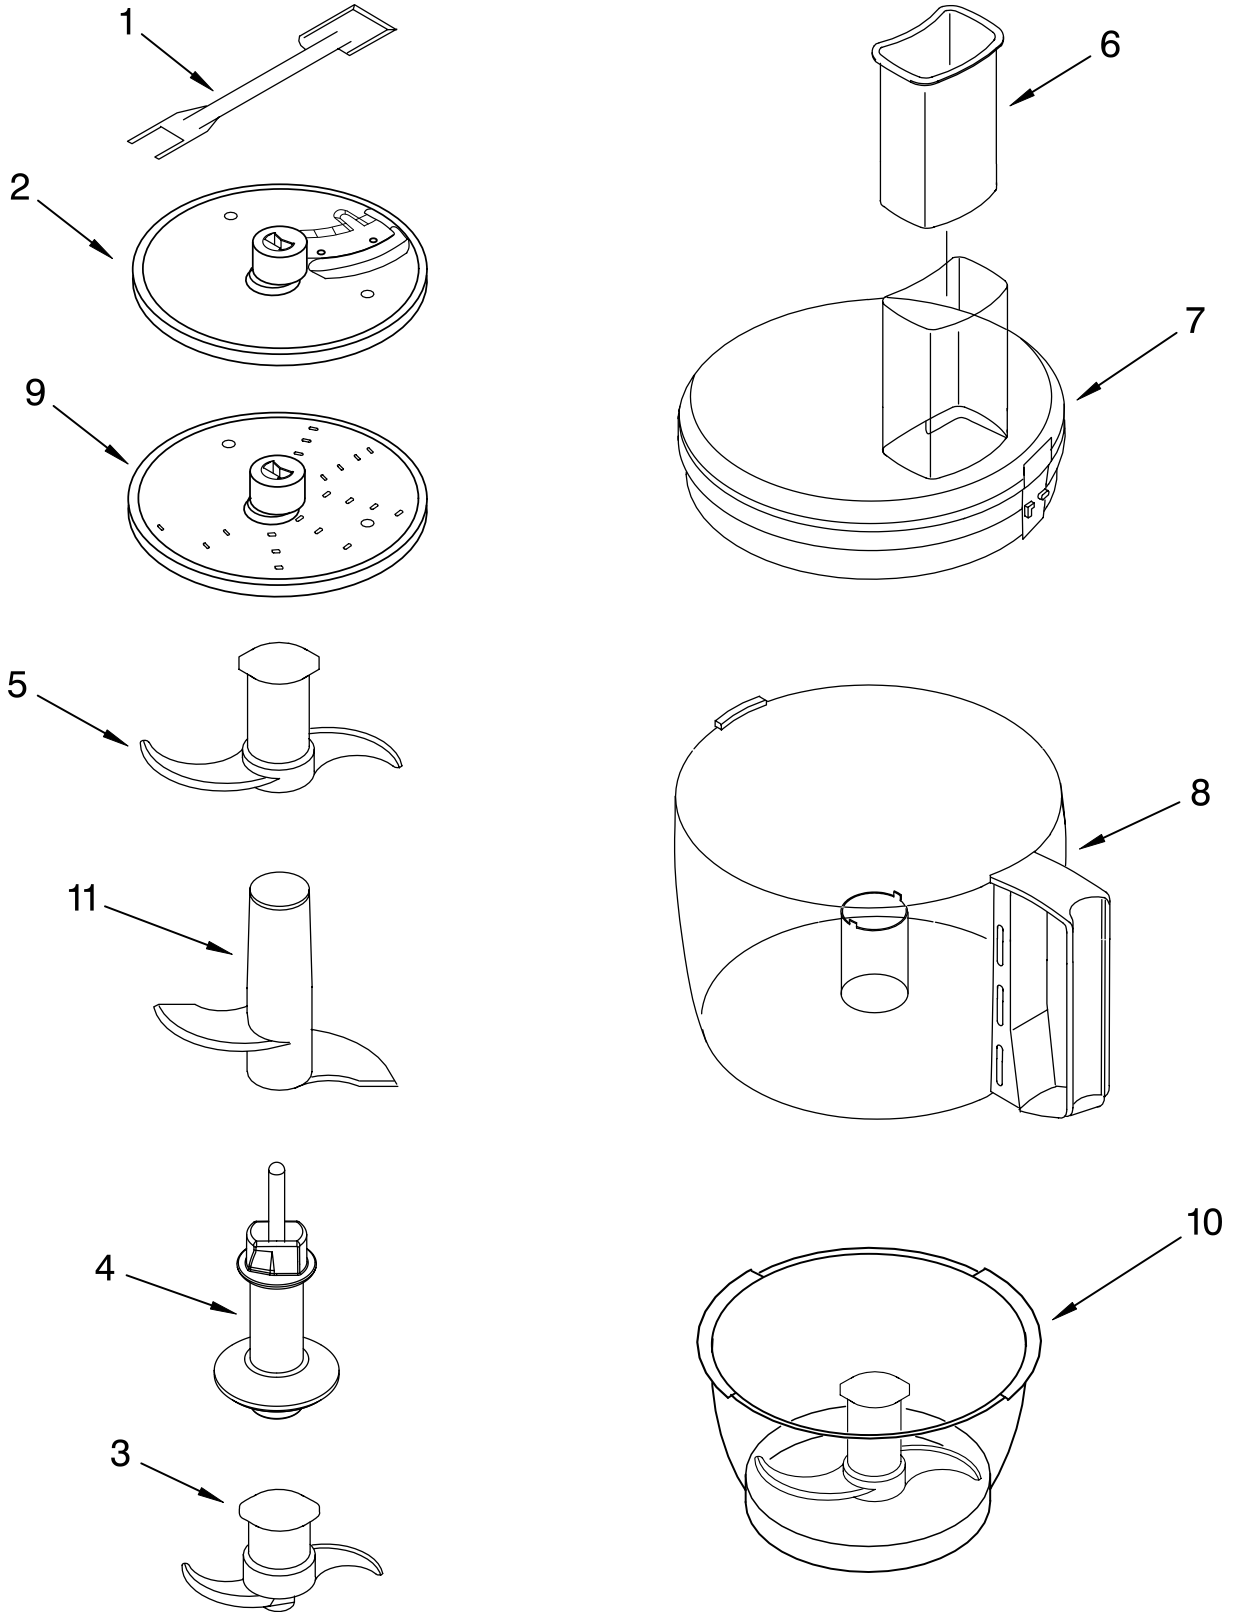

PARTS LIST

for

KitchenAid®

9-CUP FOOD PROCESSOR

MODELS:

KFP740WH0 (White)
KFP740CR0 (Chrome)
4KFP740WH0 (White)
4KFP740CR0 (Chrome)

FOR CUSTOMER SATISFACTION ALWAYS USE
FACTORY SPECIFICATION PARTS

MOTOR AND HOUSING PARTS

For Models: KFP740__0, 4KFP740__0

FOR ORDERING INFORMATION REFER TO PARTS PRICE LIST

MOTOR AND HOUSING PARTS

For Models: KFP740__0, 4KFP740__0

Illus. No.	Part No.	DESCRIPTION
1		Literature Parts
	8212048	Use & Care Guide
	8212047	Repair Parts List
2	8211850	Sleeve, Motor Shaft
3	8211828	Seal, Oil
4		Housing, Motor
	8211818	White
	8211822	Chrome
5	8211610	Clamp, Cable
6	8211731	Screw, Clamp
7	8211837	Motor, Die Cast
8	8211843	Grommet, Motor
9		Base, Housing
	8212183	White
	8212190	Black
10		Cover, Screw
	8211824	White
	8211827	Black
11	8211829	Screw, Motor Locking
12	8211848	Bezel, Switch Panel
13	8211605	Terminal Block
14	8211852	Cover, Terminal
15	8211842	Nameplate
16	8211608	Capacitor
17	8212011	Relay & Switch Assembly
18		Foot
	8211844	White
	8211845	Black
19		Cord, Power
	8211856	White
	8211857	Black
20	8211607	Clip, Capacitor
21		Overlay & Cover
	8211846	Black
	8211847	Silver

FOR ORDERING INFORMATION REFER TO PARTS PRICE LIST

ATTACHMENT PARTS

For Models: KFP740__0, 4KFP740__0

FOR ORDERING INFORMATION REFER TO PARTS PRICE LIST

ATTACHMENT PARTS

For Models: KFP740__0, 4KFP740__0

Illus. No.	Part No.	DESCRIPTION
1	8211760	Spatula
2		Disc, Slicing
	8211929	2 mm
3	8212012	Mini Blade
4	8211858	Adapter, Shaft & Disc
5	8212013	Blade, Multipurpose
6	8212035	Pusher, Food
7	8212029	Cover, Work Bowl
8		Bowl, Work
	8211939	White
	8212044	Black
9		Disc, Shredding
	8211933	4 mm
10	8211926	Bowl, Mini
11	8212015	Blade, Dough