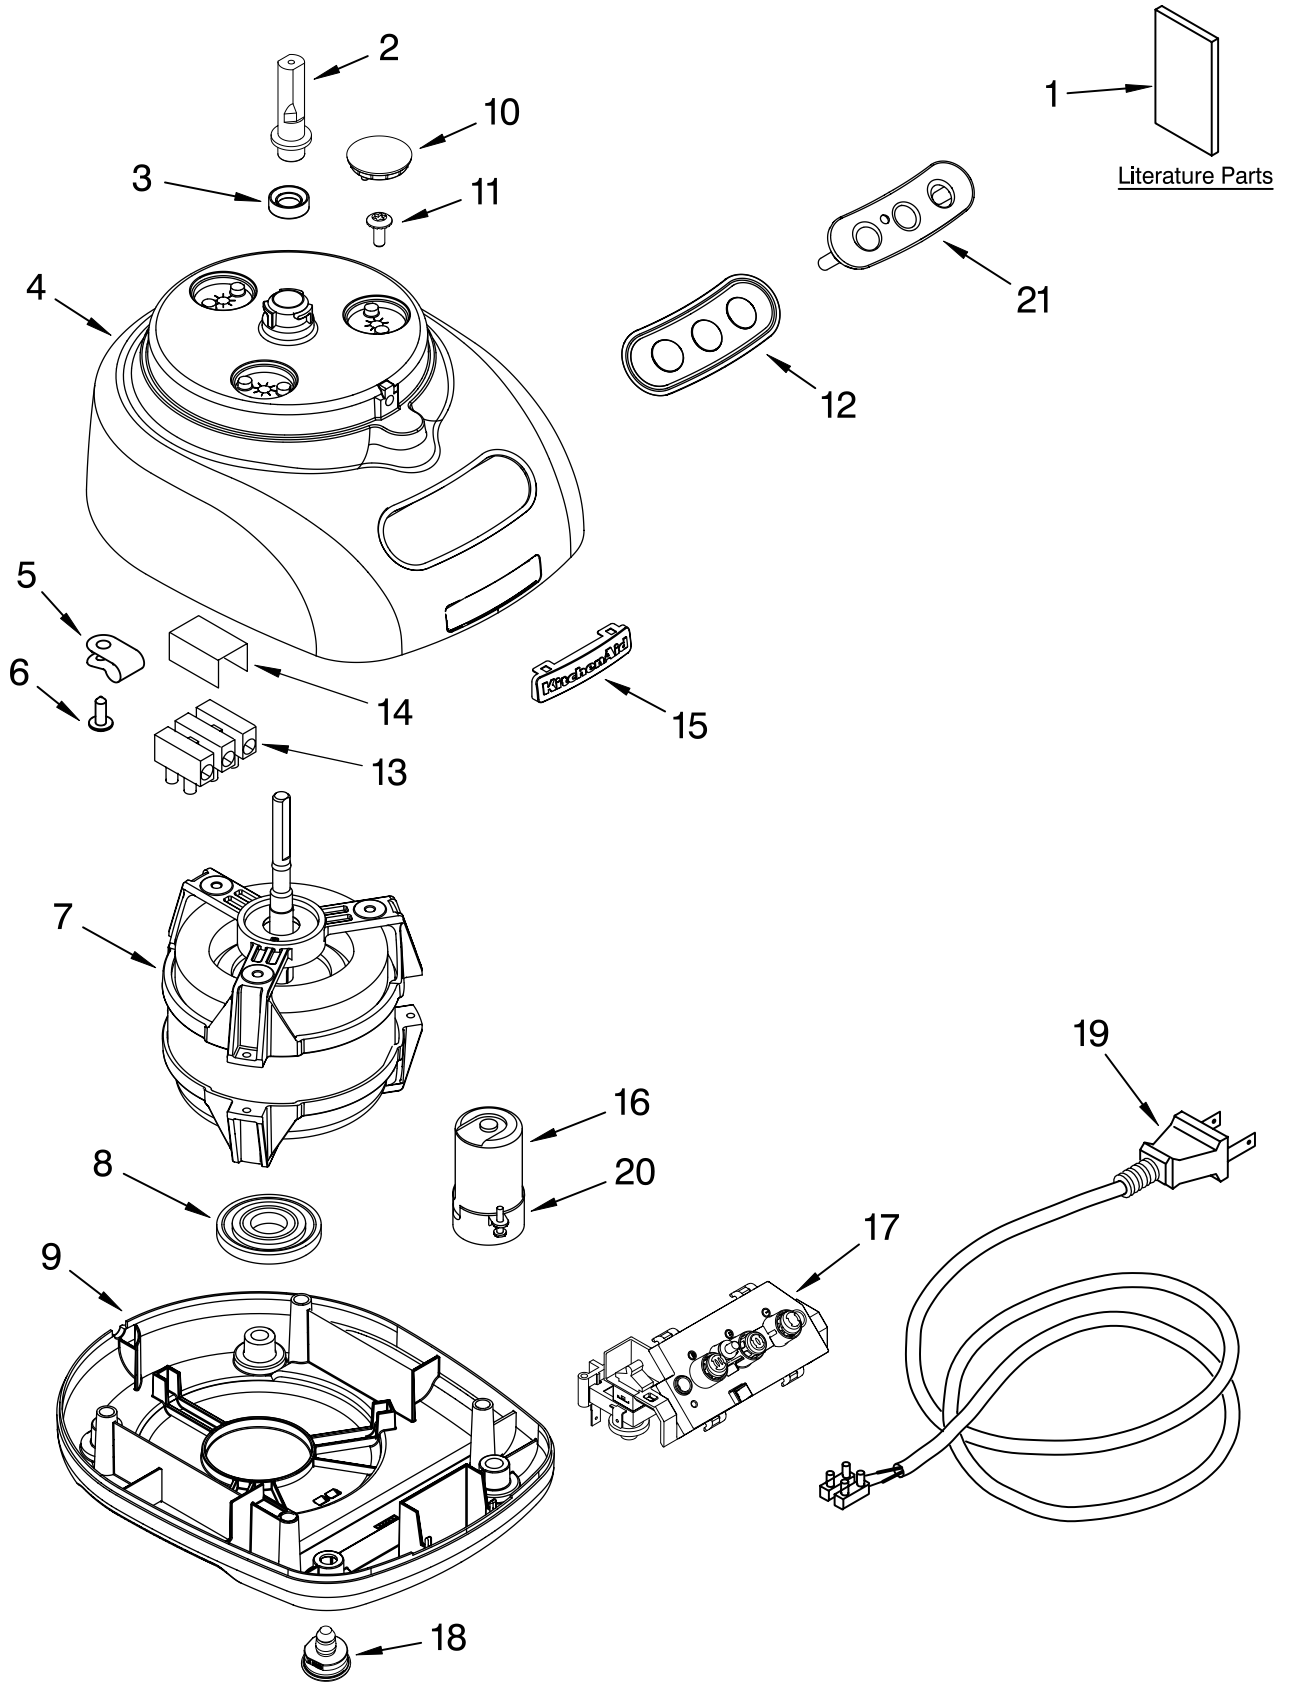

MOTOR AND HOUSING PARTS

For Models: KFP740__0, 4KFP740__0

FOR ORDERING INFORMATION REFER TO PARTS PRICE LIST

MOTOR AND HOUSING PARTS

For Models: KFP740__0, 4KFP740__0

Illus. No.	Part No.	DESCRIPTION
1		Literature Parts
	8212048	Use & Care Guide
	8212047	Repair Parts List
2	8211850	Sleeve, Motor Shaft
3	8211828	Seal, Oil
4		Housing, Motor
	8211818	White
	8211822	Chrome
5	8211610	Clamp, Cable
6	8211731	Screw, Clamp
7	8211837	Motor, Die Cast
8	8211843	Grommet, Motor
9		Base, Housing
	8212183	White
	8212190	Black
10		Cover, Screw
	8211824	White
	8211827	Black
11	8211829	Screw, Motor Locking
12	8211848	Bezel, Switch Panel
13	8211605	Terminal Block
14	8211852	Cover, Terminal
15	8211842	Nameplate
16	8211608	Capacitor
17	8212011	Relay & Switch Assembly
18		Foot
	8211844	White
	8211845	Black
19		Cord, Power
	8211856	White
	8211857	Black
20	8211607	Clip, Capacitor
21		Overlay & Cover
	8211846	Black
	8211847	Silver

FOR ORDERING INFORMATION REFER TO PARTS PRICE LIST