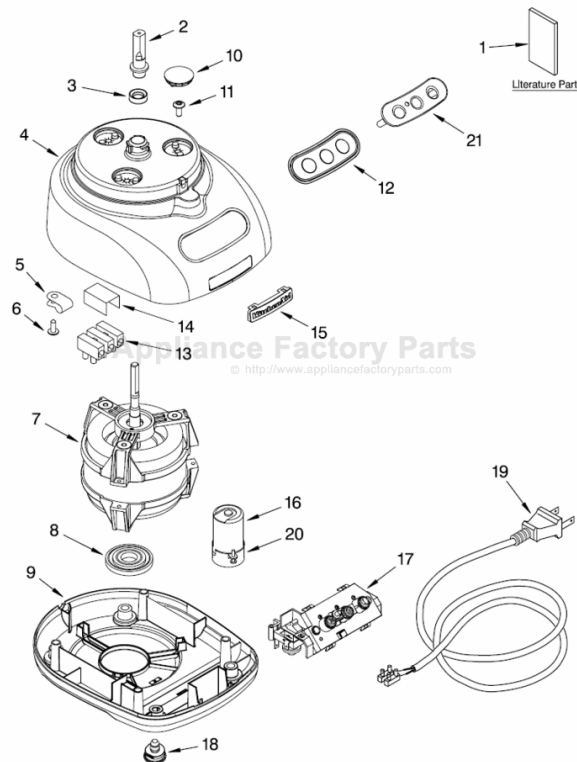

This Owner's Manual is provided and hosted by Appliance Factory Parts.

KITCHENAID 4KFP740CR0 Owner's Manual

[Shop genuine replacement parts for KITCHENAID
4KFP740CR0](#)

MOTOR AND HOUSING PARTS

For Models: KFP740_0, 4KFP740_0

[Find Your KITCHENAID Small Appliance Parts - Select From 538 Models](#)

----- Manual continues below -----

PARTS LIST

for

KitchenAid®

9-CUP FOOD PROCESSOR

MODELS:

KFP740WH0 (White)
KFP740CR0 (Chrome)
4KFP740WH0 (White)
4KFP740CR0 (Chrome)

Illus. No.	Part No.	DESCRIPTION
1		Literature Parts
	8212048	Use & Care Guide
	8212047	Repair Parts List
2	8211850	Sleeve, Motor Shaft
3	8211828	Seal, Oil
4		Housing, Motor
	8211818	White
	8211822	Chrome
5	8211610	Clamp, Cable
6	8211731	Screw, Clamp
7	8211837	Motor, Die Cast
8	8211843	Grommet, Motor
9		Base, Housing
	8212183	White
	8212190	Black
10		Cover, Screw
	8211824	White
	8211827	Black
11	8211829	Screw, Motor Locking
12	8211848	Bezel, Switch Panel
13	8211605	Terminal Block
14	8211852	Cover, Terminal
15	8211842	Nameplate
16	8211608	Capacitor
17	8212011	Relay & Switch Assembly
18		Foot
	8211844	White
	8211845	Black
19		Cord, Power
	8211856	White
	8211857	Black
20	8211607	Clip, Capacitor
21		Overlay & Cover
	8211846	Black
	8211847	Silver

FOR ORDERING INFORMATION REFER TO PARTS PRICE LIST

ATTACHMENT PARTS

For Models: KFP740__0, 4KFP740__0

FOR ORDERING INFORMATION REFER TO PARTS PRICE LIST

ATTACHMENT PARTS

For Models: KFP740__0, 4KFP740__0

Illus. No.	Part No.	DESCRIPTION
1	8211760	Spatula
2		Disc, Slicing
	8211929	2 mm
3	8212012	Mini Blade
4	8211858	Adapter, Shaft & Disc
5	8212013	Blade, Multipurpose
6	8212035	Pusher, Food
7	8212029	Cover, Work Bowl
8		Bowl, Work
	8211939	White
	8212044	Black
9		Disc, Shredding
	8211933	4 mm
10	8211926	Bowl, Mini
11	8212015	Blade, Dough