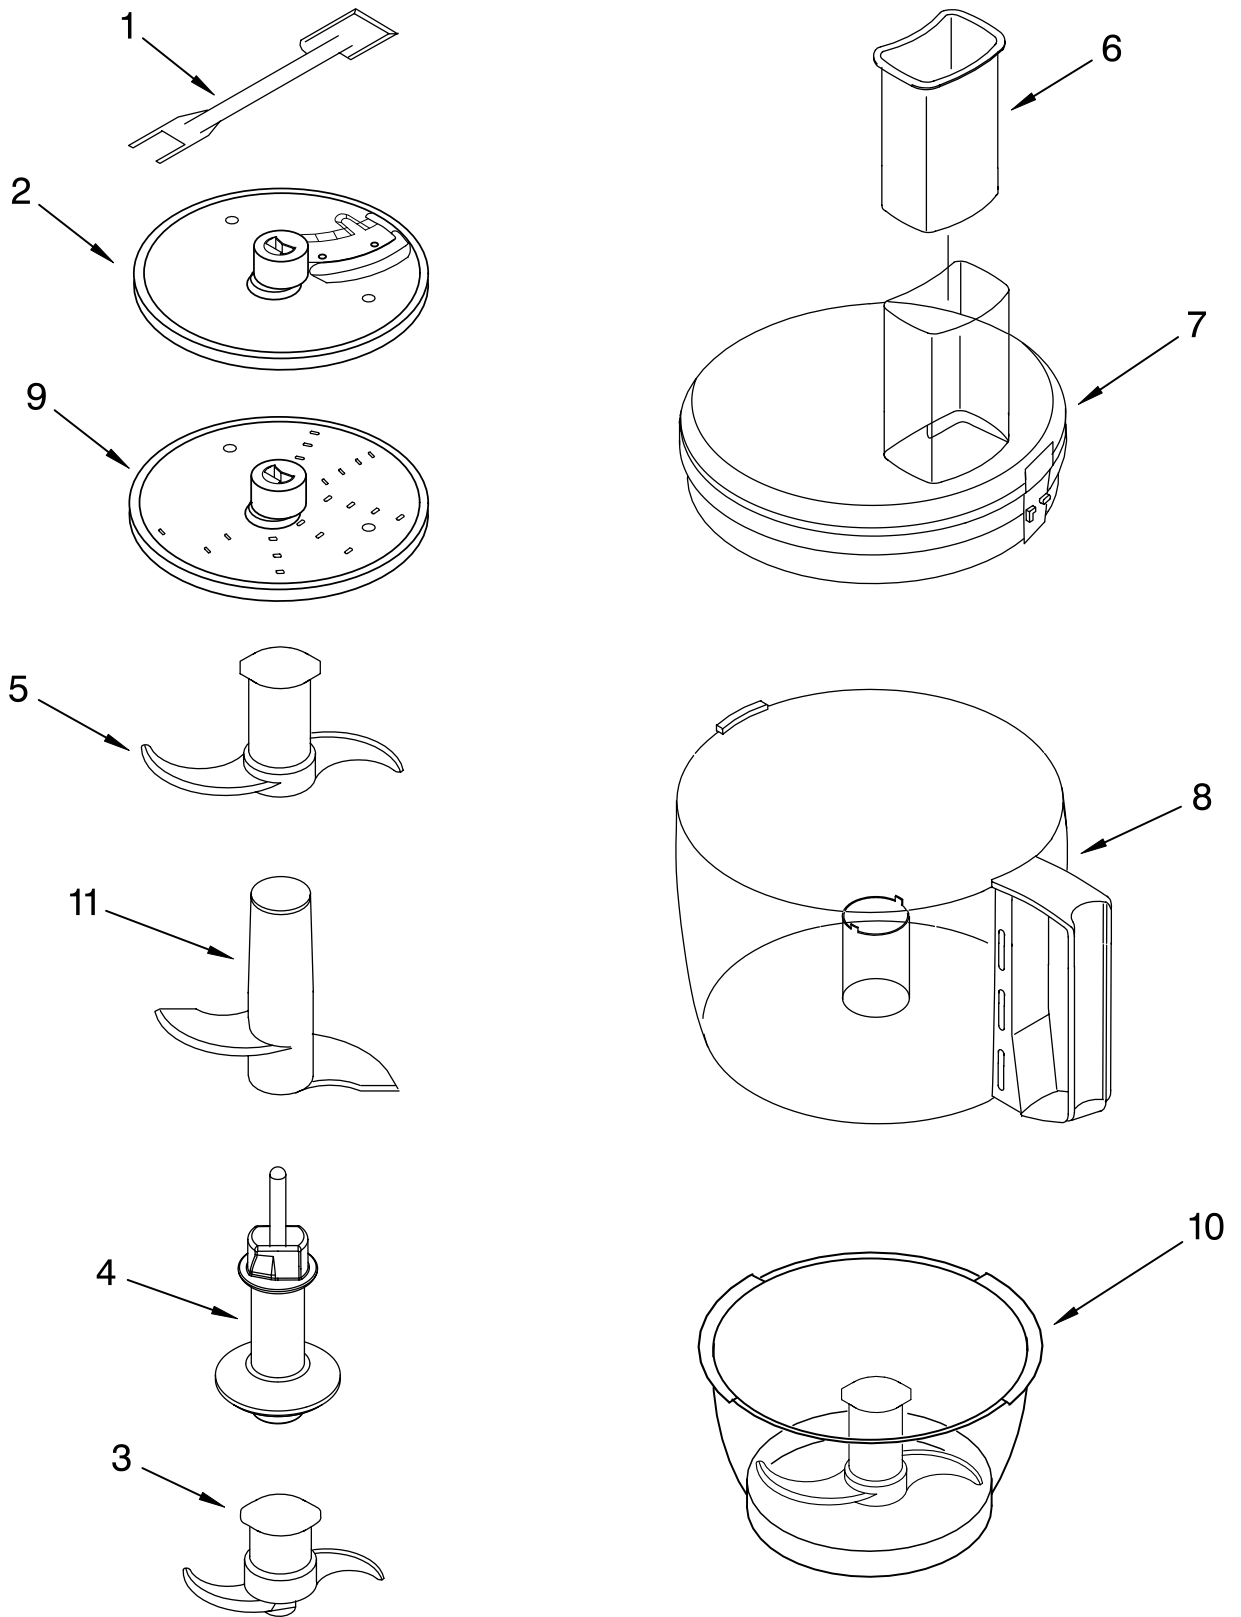

ATTACHMENT PARTS

For Models: KFP740__0, 4KFP740__0

FOR ORDERING INFORMATION REFER TO PARTS PRICE LIST

ATTACHMENT PARTS

For Models: KFP740__0, 4KFP740__0

Illus. No.	Part No.	DESCRIPTION
1	8211760	Spatula
2		Disc, Slicing
	8211929	2 mm
3	8212012	Mini Blade
4	8211858	Adapter, Shaft & Disc
5	8212013	Blade, Multipurpose
6	8212035	Pusher, Food
7	8212029	Cover, Work Bowl
8		Bowl, Work
	8211939	White
	8212044	Black
9		Disc, Shredding
	8211933	4 mm
10	8211926	Bowl, Mini
11	8212015	Blade, Dough

OPTIONAL PARTS NOT ILLUSTRATED

8212034	Accessory Box
8212025	Citrus Extractor
8211925	Whip, Egg (9-Cup)
8211927	Lid, Mini Bowl
8211928	Bowl, Chef's
	Disc, Slicing
8211930	4 mm
8211931	6 mm
	Disc, Shredding
8211932	2 mm
8211934	6 mm
8211935	Disc, Julienne
8211936	Disc, Grating
	Parmesan/Ice
8211937	Disc, Cutting
	French Fry
8211938	Rack, Disc

FOR ORDERING INFORMATION REFER TO PARTS PRICE LIST