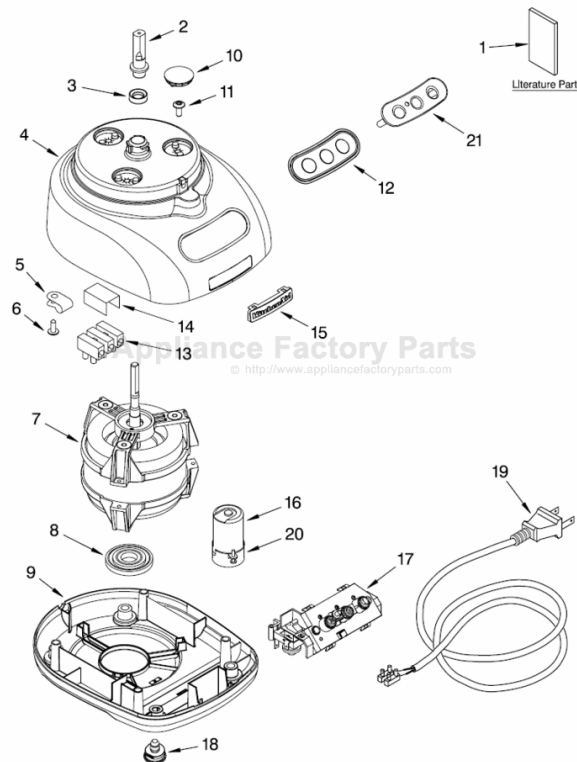

MOTOR AND HOUSING PARTS

For Models: KFP740_0, 4KFP740_0

[Find Your KITCHENAID Small Appliance Parts - Select From 538 Models](#)

----- Manual continues below -----