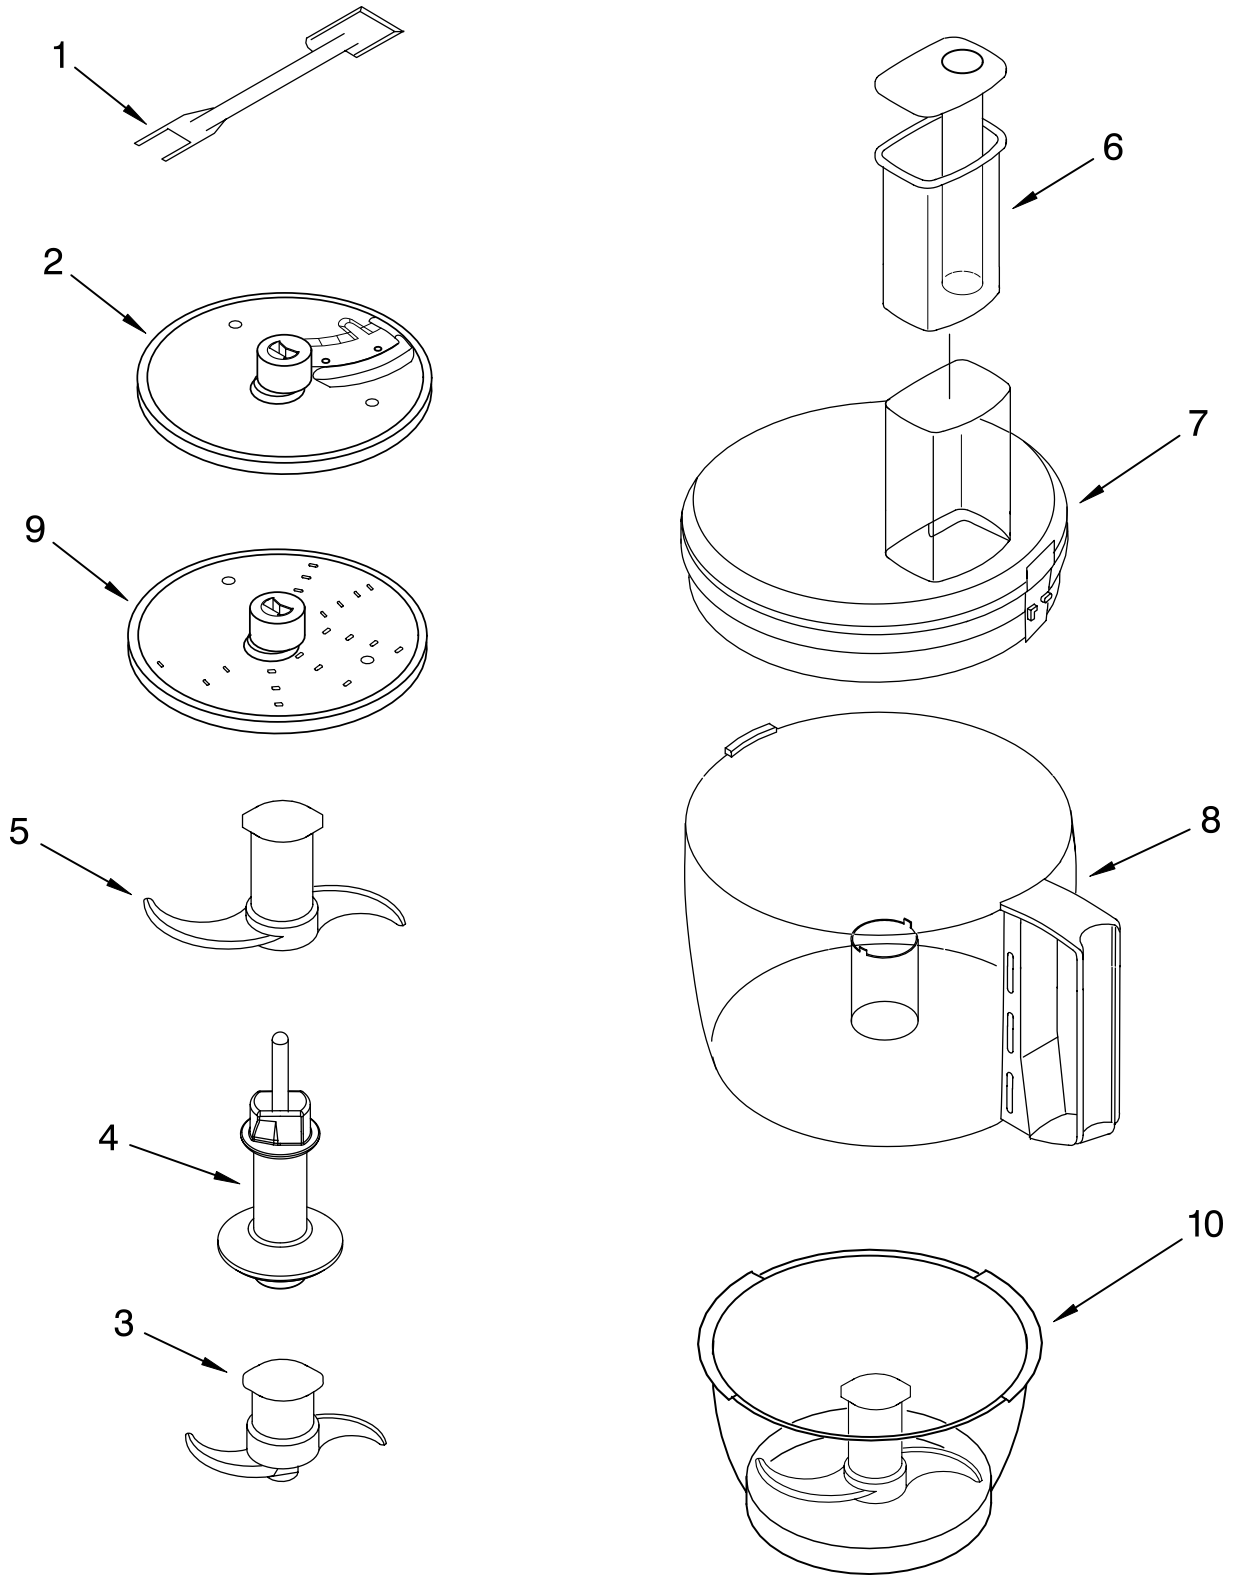

ATTACHMENT PARTS

For Models: KFP750__1, 4KFP750__1

FOR ORDERING INFORMATION REFER TO PARTS PRICE LIST