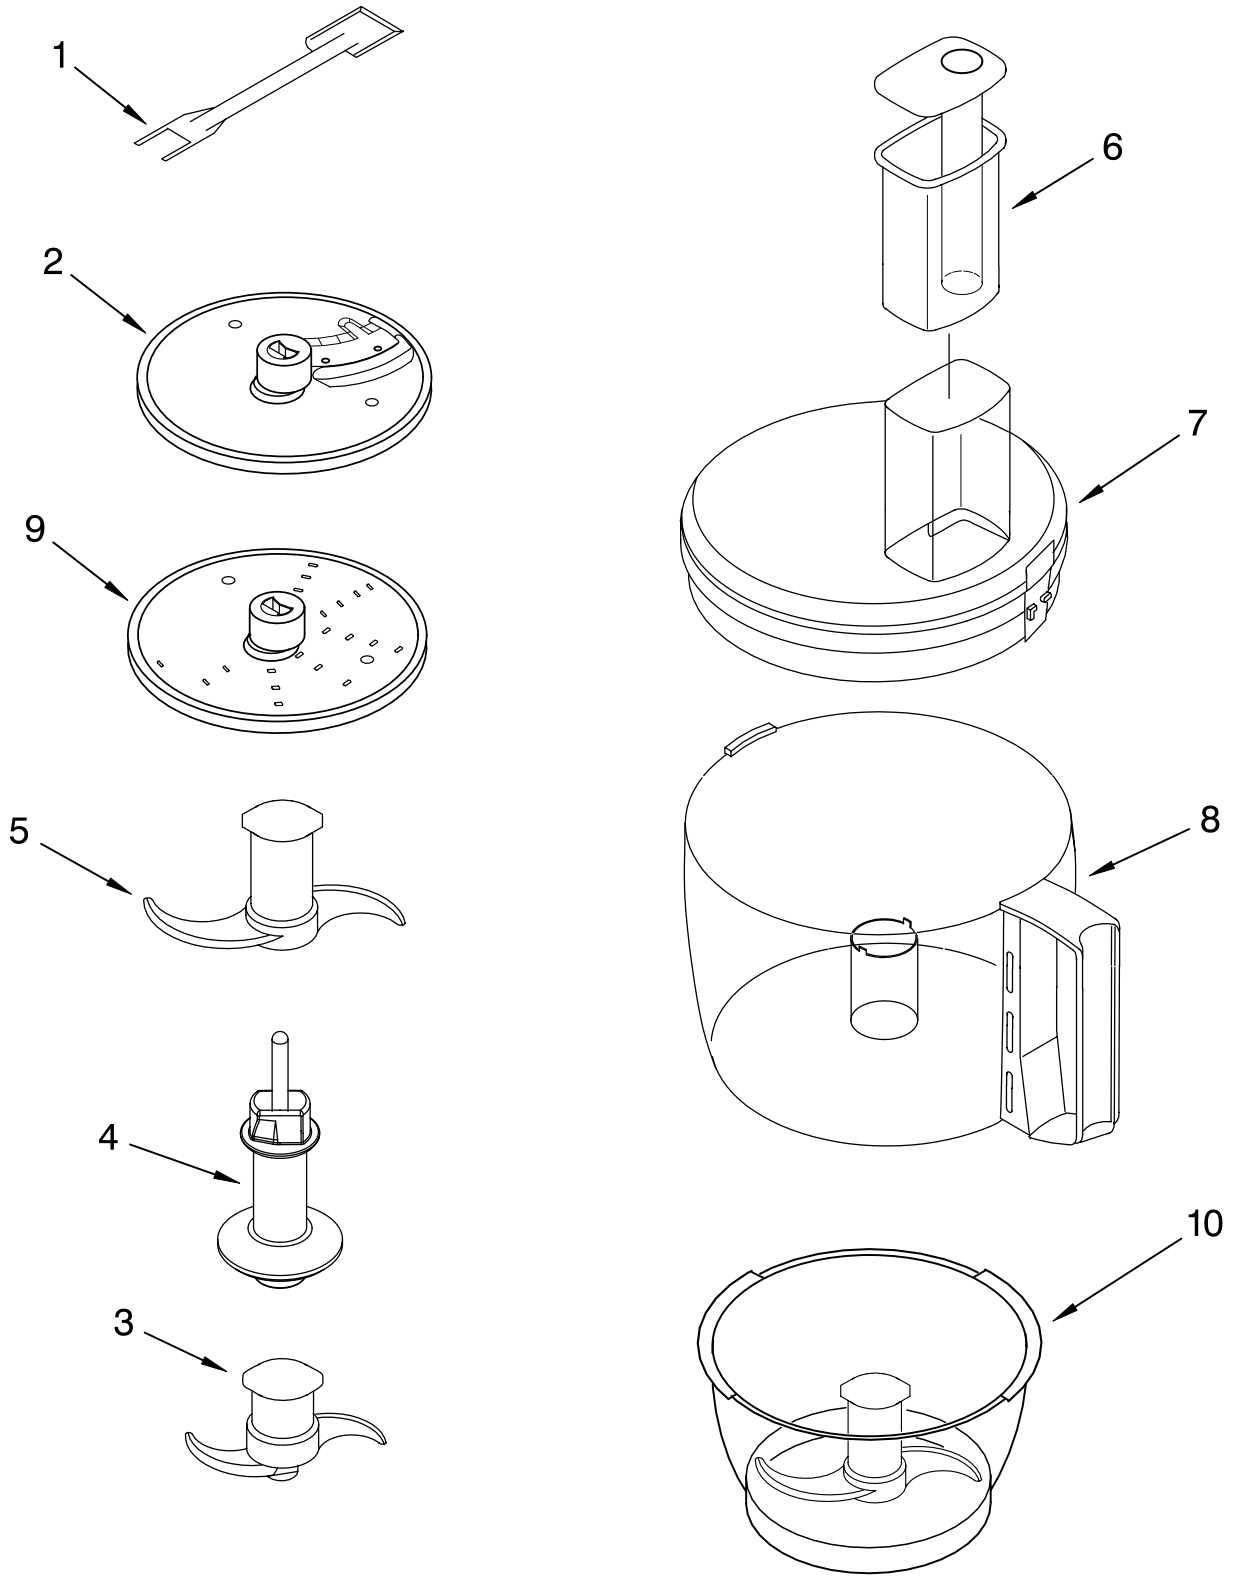

Illus. No.	Part No.	DESCRIPTION
1		Literature Parts
	8211865	Use & Care Guide
	8212046	Repair Parts List
2	8211849	Sleeve, Motor Shaft
3	8211828	Seal, Oil
4		Housing, Motor
	8211818	White
	8211821	Onyx Black
	8211819	Empire Red
	8211820	Cobalt Blue
	8211822	Chrome
	8212144	Pink
5	8211610	Clamp, Cable
6	8211731	Screw, Clamp
7	8211837	Motor, Die Cast
8	8211843	Grommet, Motor
9		Base, Housing
	8212183	White
	8212190	Onyx Black
	8212187	Empire Red
	8212189	Cobalt Blue
	8212235	Pink
10		Cover, Screw
	8211824	White
	8211827	Black
	8211825	Red
	8211826	Blue
	8212145	Pink
11	8211829	Screw, Motor Locking
12	8211848	Bezel, Switch Panel
13		Overlay & Cover
	8211847	Silver
	8211846	Black
14	8211607	Clip, Capacitor
15	8211605	Terminal Block
16	8211852	Cover, Terminal
17	8211842	Nameplate
18	8211608	Capacitor
19	8212011	Relay & Switch Assembly
20		Foot
	8211844	White
	8211845	Black
21		Cord, Power
	8211855	Black
	8211856	White
	8211857	Black for Chrome Model

FOR ORDERING INFORMATION REFER TO PARTS PRICE LIST

ATTACHMENT PARTS

For Models: KFP750__0, 4KFP750__0

FOR ORDERING INFORMATION REFER TO PARTS PRICE LIST

ATTACHMENT PARTS

For Models: KFP750__0, 4KFP750__0

Illus. No.	Part No.	DESCRIPTION
1	8211760	Spatula
2		Disc, Slicing
	8211929	2 mm
	8211930	4 mm
3	8212012	Mini Blade
4	8211858	Adapter, Shaft & Disc
5	8212014	Blade, Multipurpose
6		Pusher, Double Feed Tube
	8212023	White
	8212040	Black
	8212021	Red
	8212022	Blue
	8212233	Pink
7	8212029	Cover, Work Bowl
8		Bowl, Work
	8212043	White
	8212019	Black
	8212017	Red
	8212018	Blue
	8212146	Pink
9		Disc, Shredding
	8211933	4mm
10	8211926	Bowl, Mini