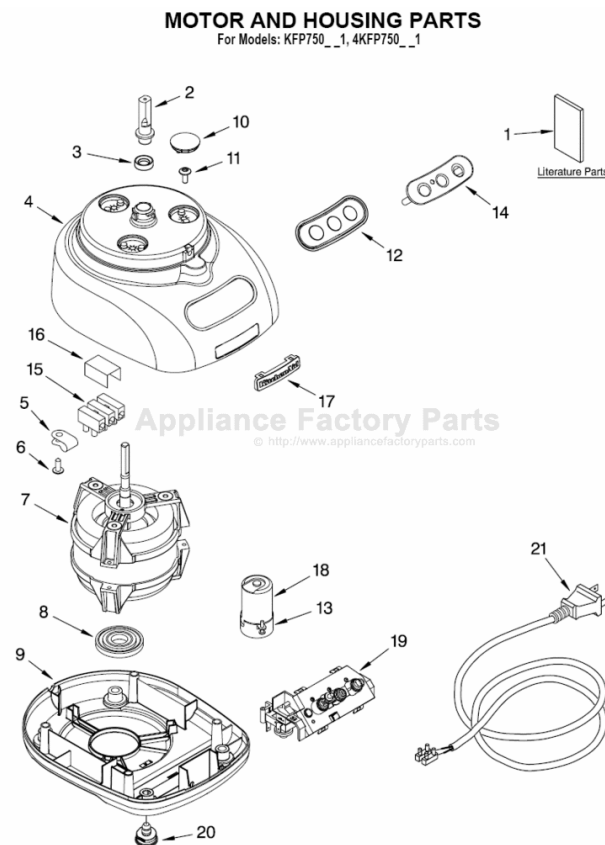

[Find Your KITCHENAID Small Appliance Parts - Select From 538 Models](#)

----- Manual continues below -----