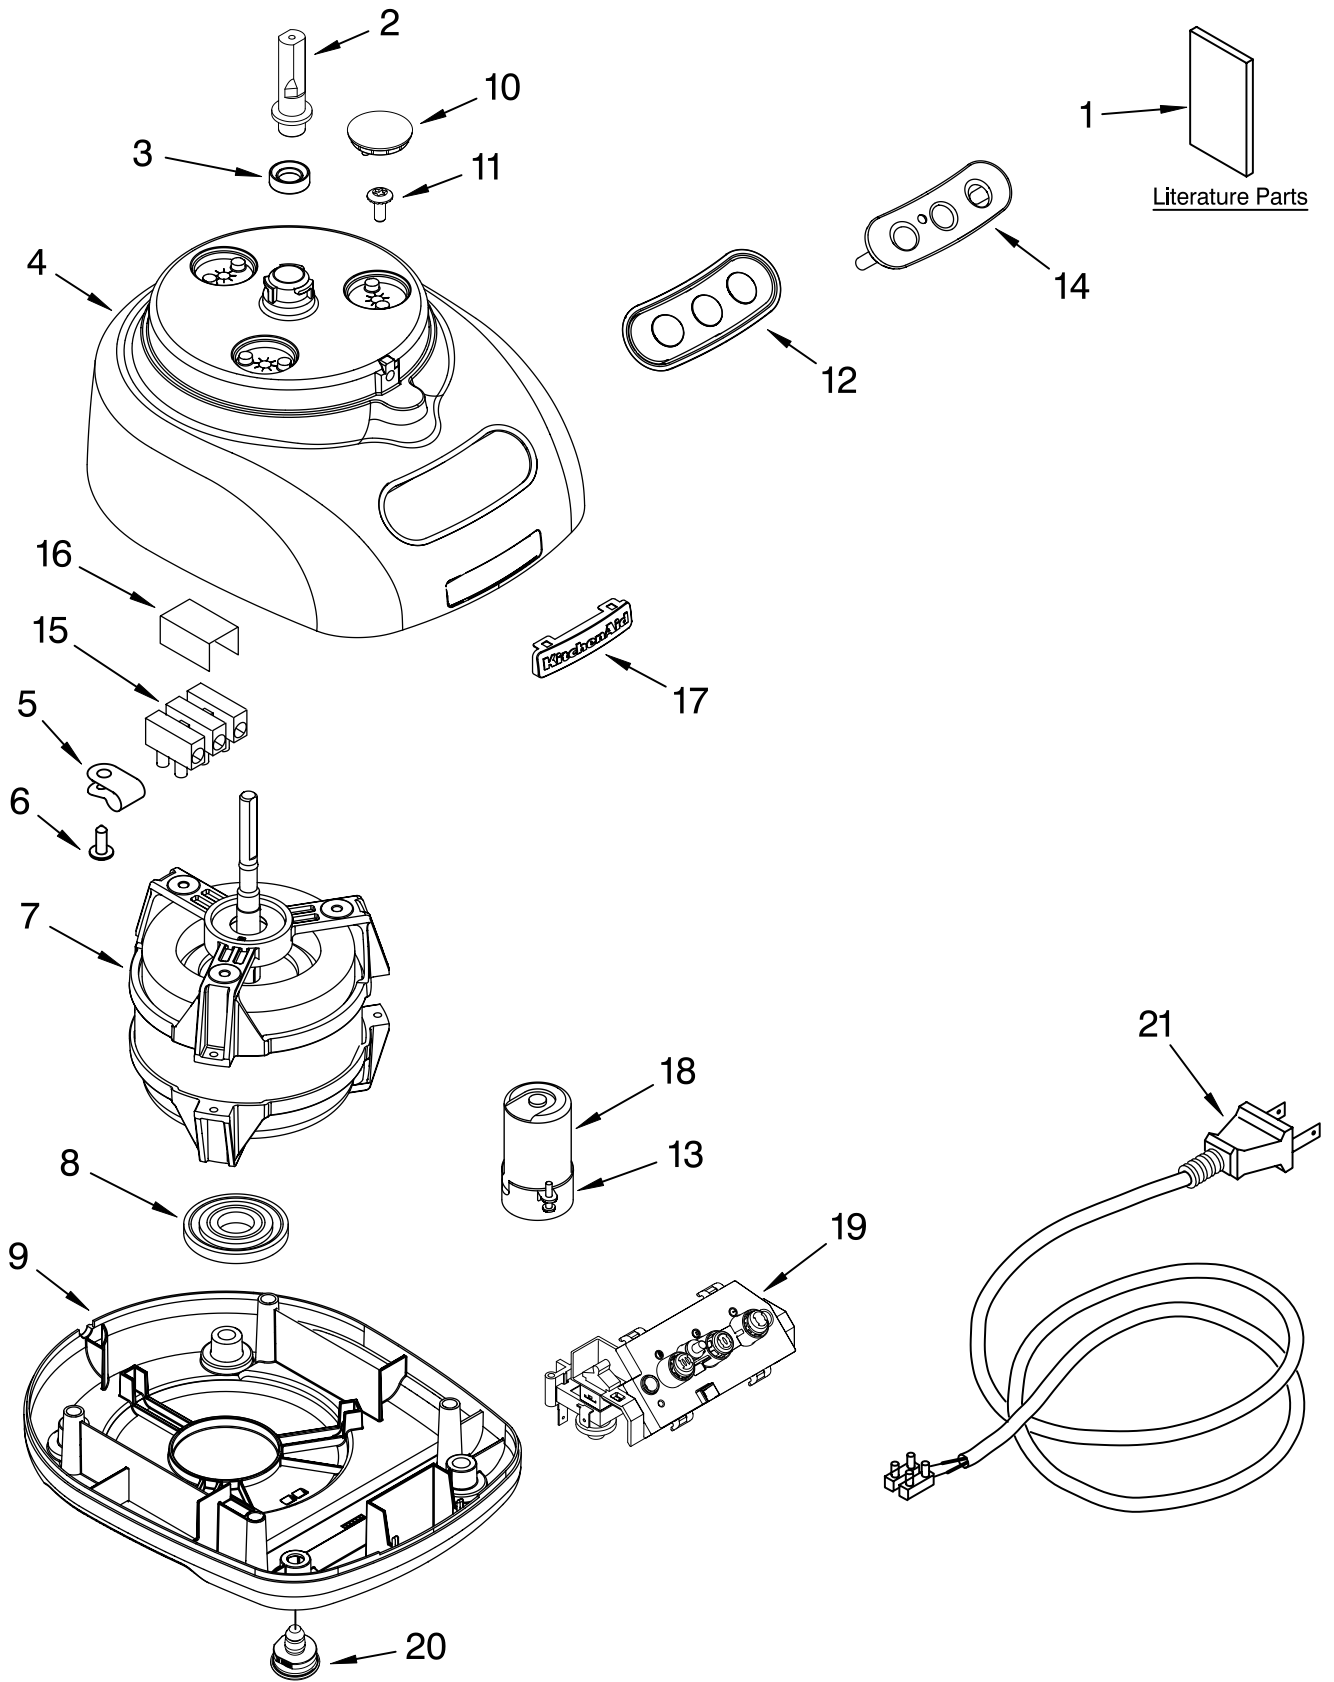

MOTOR AND HOUSING PARTS

For Models: KFP750__1, 4KFP750__1

FOR ORDERING INFORMATION REFER TO PARTS PRICE LIST