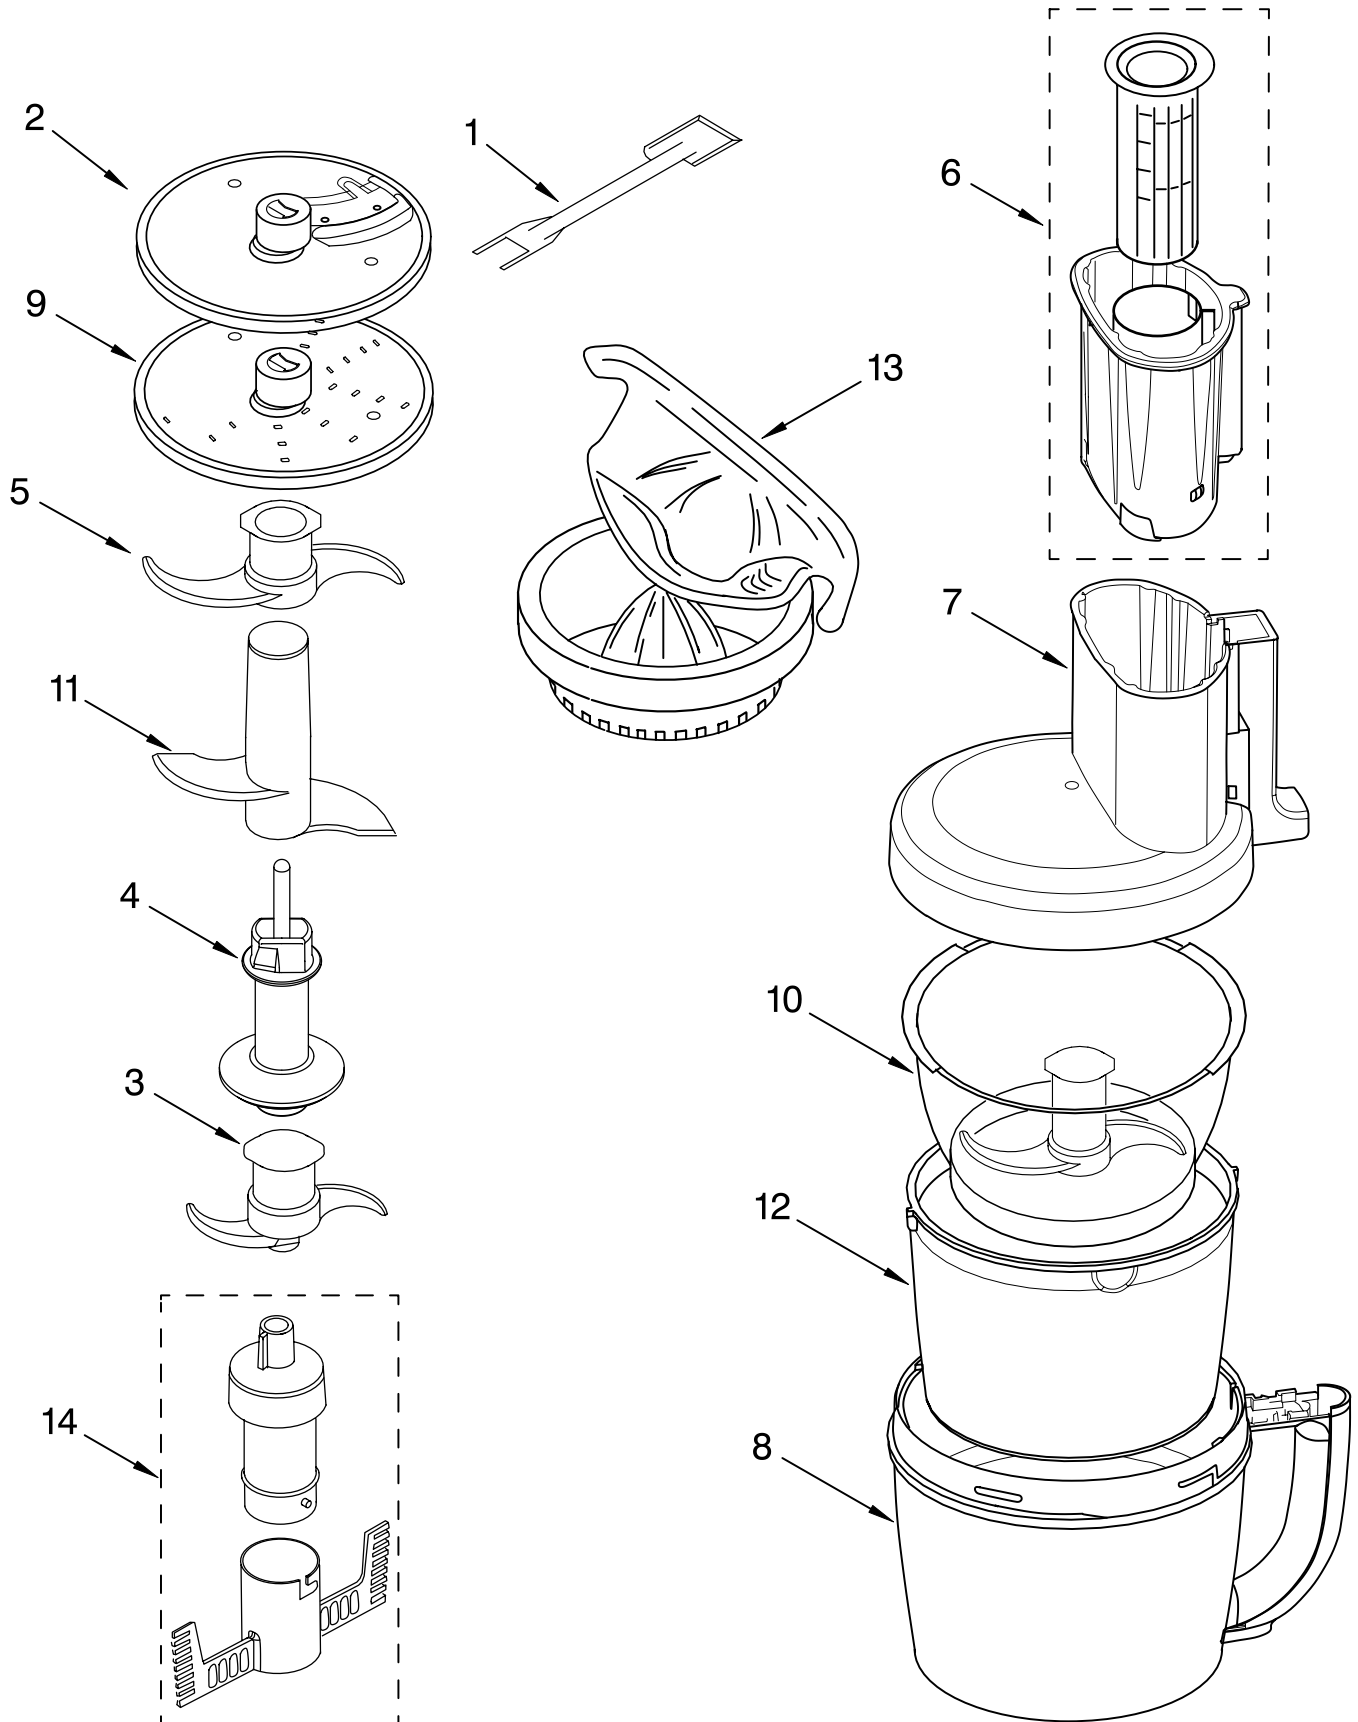

ATTACHMENT PARTS

For Models: KFPW760__0, 4KFPW760__0

FOR ORDERING INFORMATION REFER TO PARTS PRICE LIST

ATTACHMENT PARTS

For Models: KFPW760__0, 4KFPW760__0

Illus. No.	Part No.	DESCRIPTION
1	8211760	Spatula
2		Disc, Slicing
	8211929	2 mm
	8211930	4 mm
3	8212012	Blade, Mini
4	8211858	Adapter, Shaft & Disc
5	8212014	Blade, Multipurpose
6	8212020	Pusher, Double
7		Cover, Work Bowl
	8212030	White
	8212024	Black
	8212241	Red
	8212240	Blue
8		Bowl, Work
	8212043	White
	8212019	Black
	8212017	Red
	8212018	Blue
9		Disc, Shredding
	8211933	4 mm
10	8211926	Bowl, Mini
11	8212016	Blade, Dough
12	8211928	Bowl, Chef's
13	8212025	Extractor, Citrus
14	8212033	Whip, Egg (12-cup)

OPTIONAL PARTS NOT ILLUSTRATED

8212034 Accessory Box
8211927 Lid, Mini Bowl
Disc, Slicing
8211931 6 mm
Disc, Shredding
8211932 2 mm
8211934 6 mm
8211935 Disc, Julienne
8211936 Disc, Grating
Parmesan/Ice
8211937 Disc, Cutting
French Fry
8211938 Rack, Disc

FOR ORDERING INFORMATION REFER TO PARTS PRICE LIST