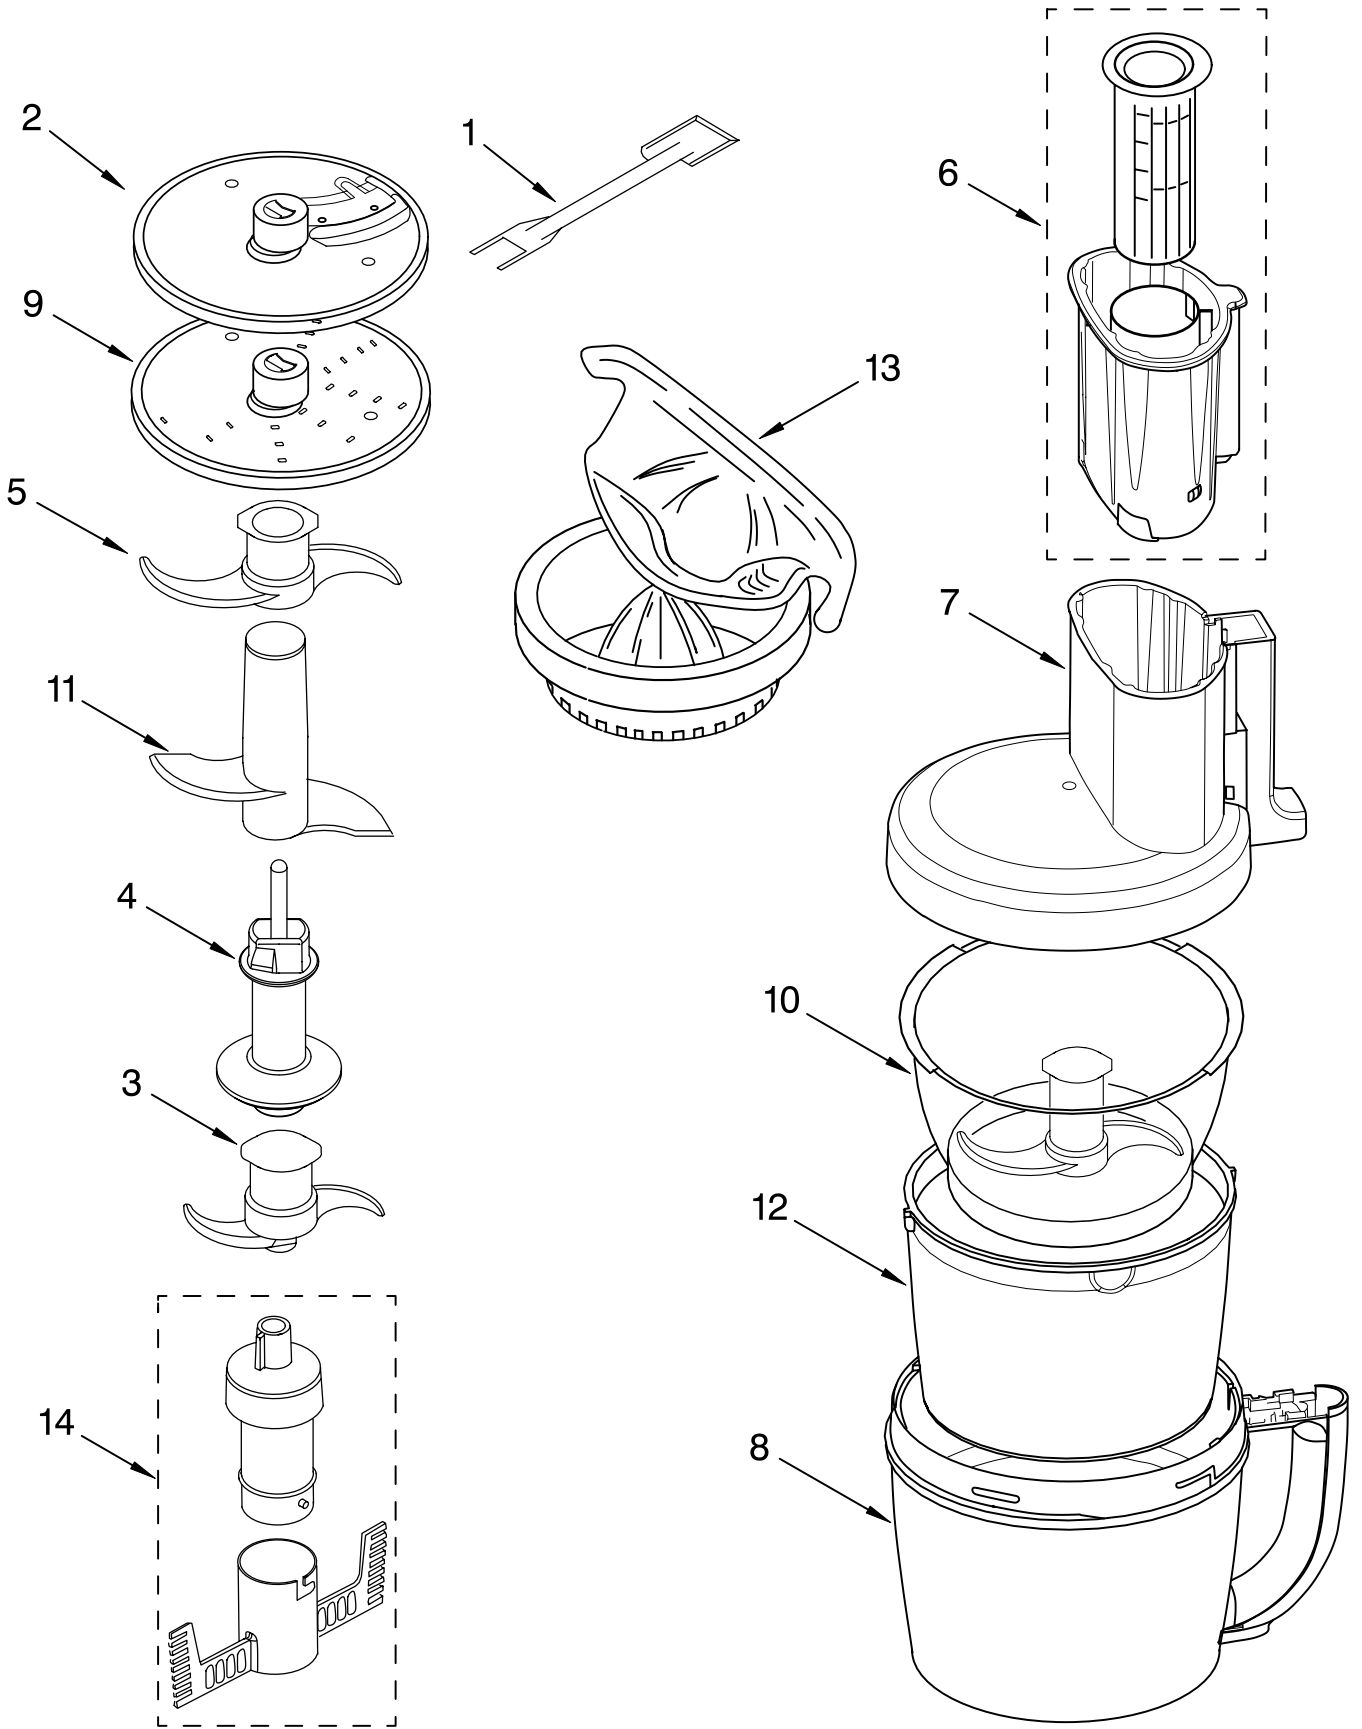

ATTACHMENT PARTS

For Models: KFPW760__0, 4KFPW760__0

FOR ORDERING INFORMATION REFER TO PARTS PRICE LIST

ATTACHMENT PARTS

For Models: KFPW760__0, 4KFPW760__0

Illus. No.	Part No.	DESCRIPTION
1	8211760	Spatula
2		Disc, Slicing
	8211929	2 mm
	8211930	4 mm
3	8212012	Blade, Mini
4	8211858	Adapter, Shaft & Disc
5	8212014	Blade, Multipurpose
6	8212020	Pusher, Double
7		Cover, Work Bowl
	8212030	White
	8212024	Black
	8212241	Red
	8212240	Blue
8		Bowl, Work
	8212043	White
	8212019	Black
	8212017	Red
	8212018	Blue
9		Disc, Shredding
	8211933	4 mm
10	8211926	Bowl, Mini
11	8212016	Blade, Dough
12	8211928	Bowl, Chef's
13	8212025	Extractor, Citrus
14	8212033	Whip, Egg (12-cup)

OPTIONAL PARTS NOT ILLUSTRATED

8212034	Accessory Box
8211927	Lid, Mini Bowl
	Disc, Slicing
8211931	6 mm
	Disc, Shredding
8211932	2 mm
8211934	6 mm
8211935	Disc, Julienne
8211936	Disc, Grating Parmesan/Ice
8211937	Disc, Cutting French Fry
8211938	Rack, Disc

FOR ORDERING INFORMATION REFER TO PARTS PRICE LIST