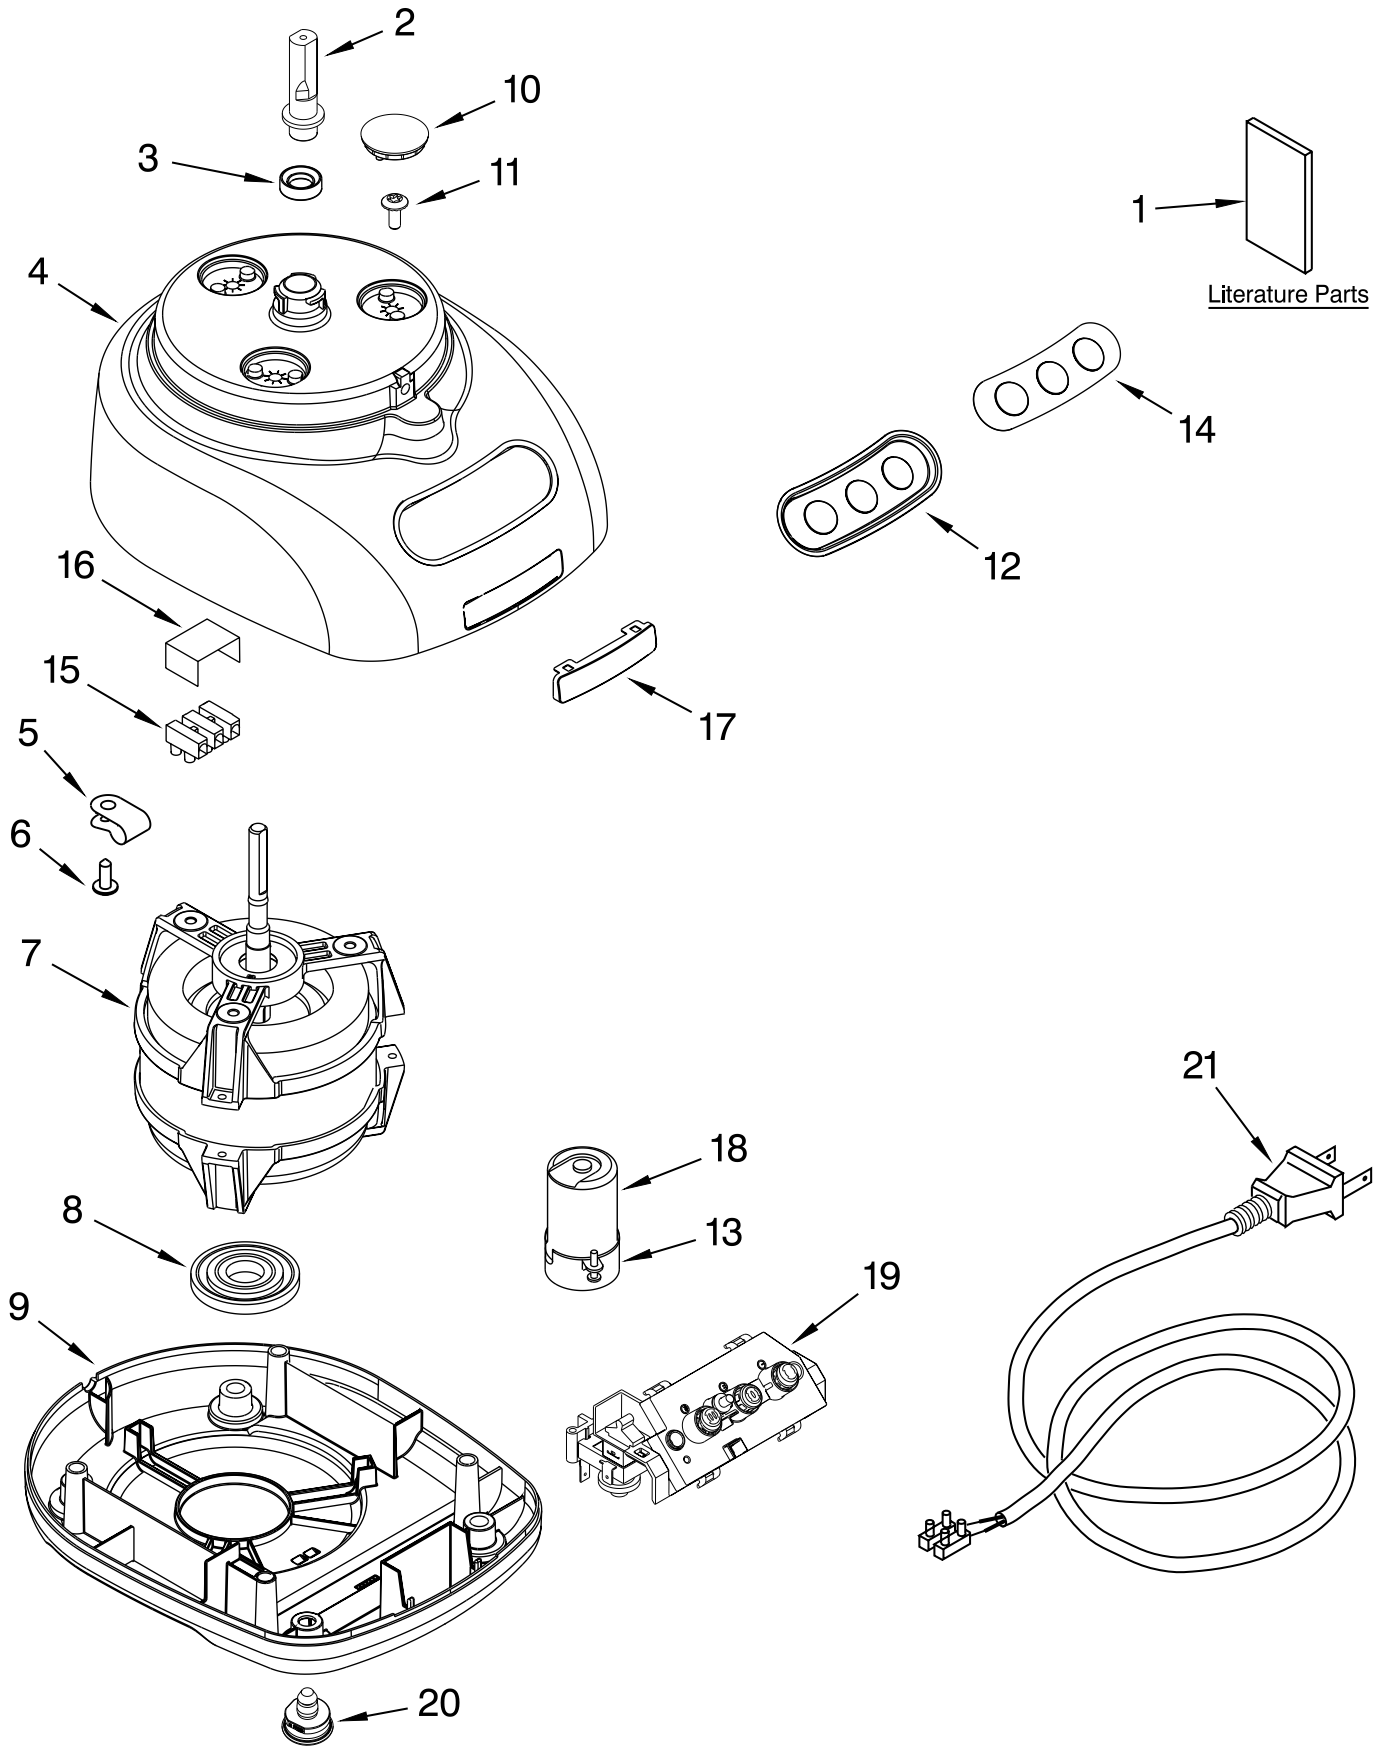

MOTOR AND HOUSING PARTS

For Models: KFPW760__1, 4KFPW760__1

FOR ORDERING INFORMATION REFER TO PARTS PRICE LIST