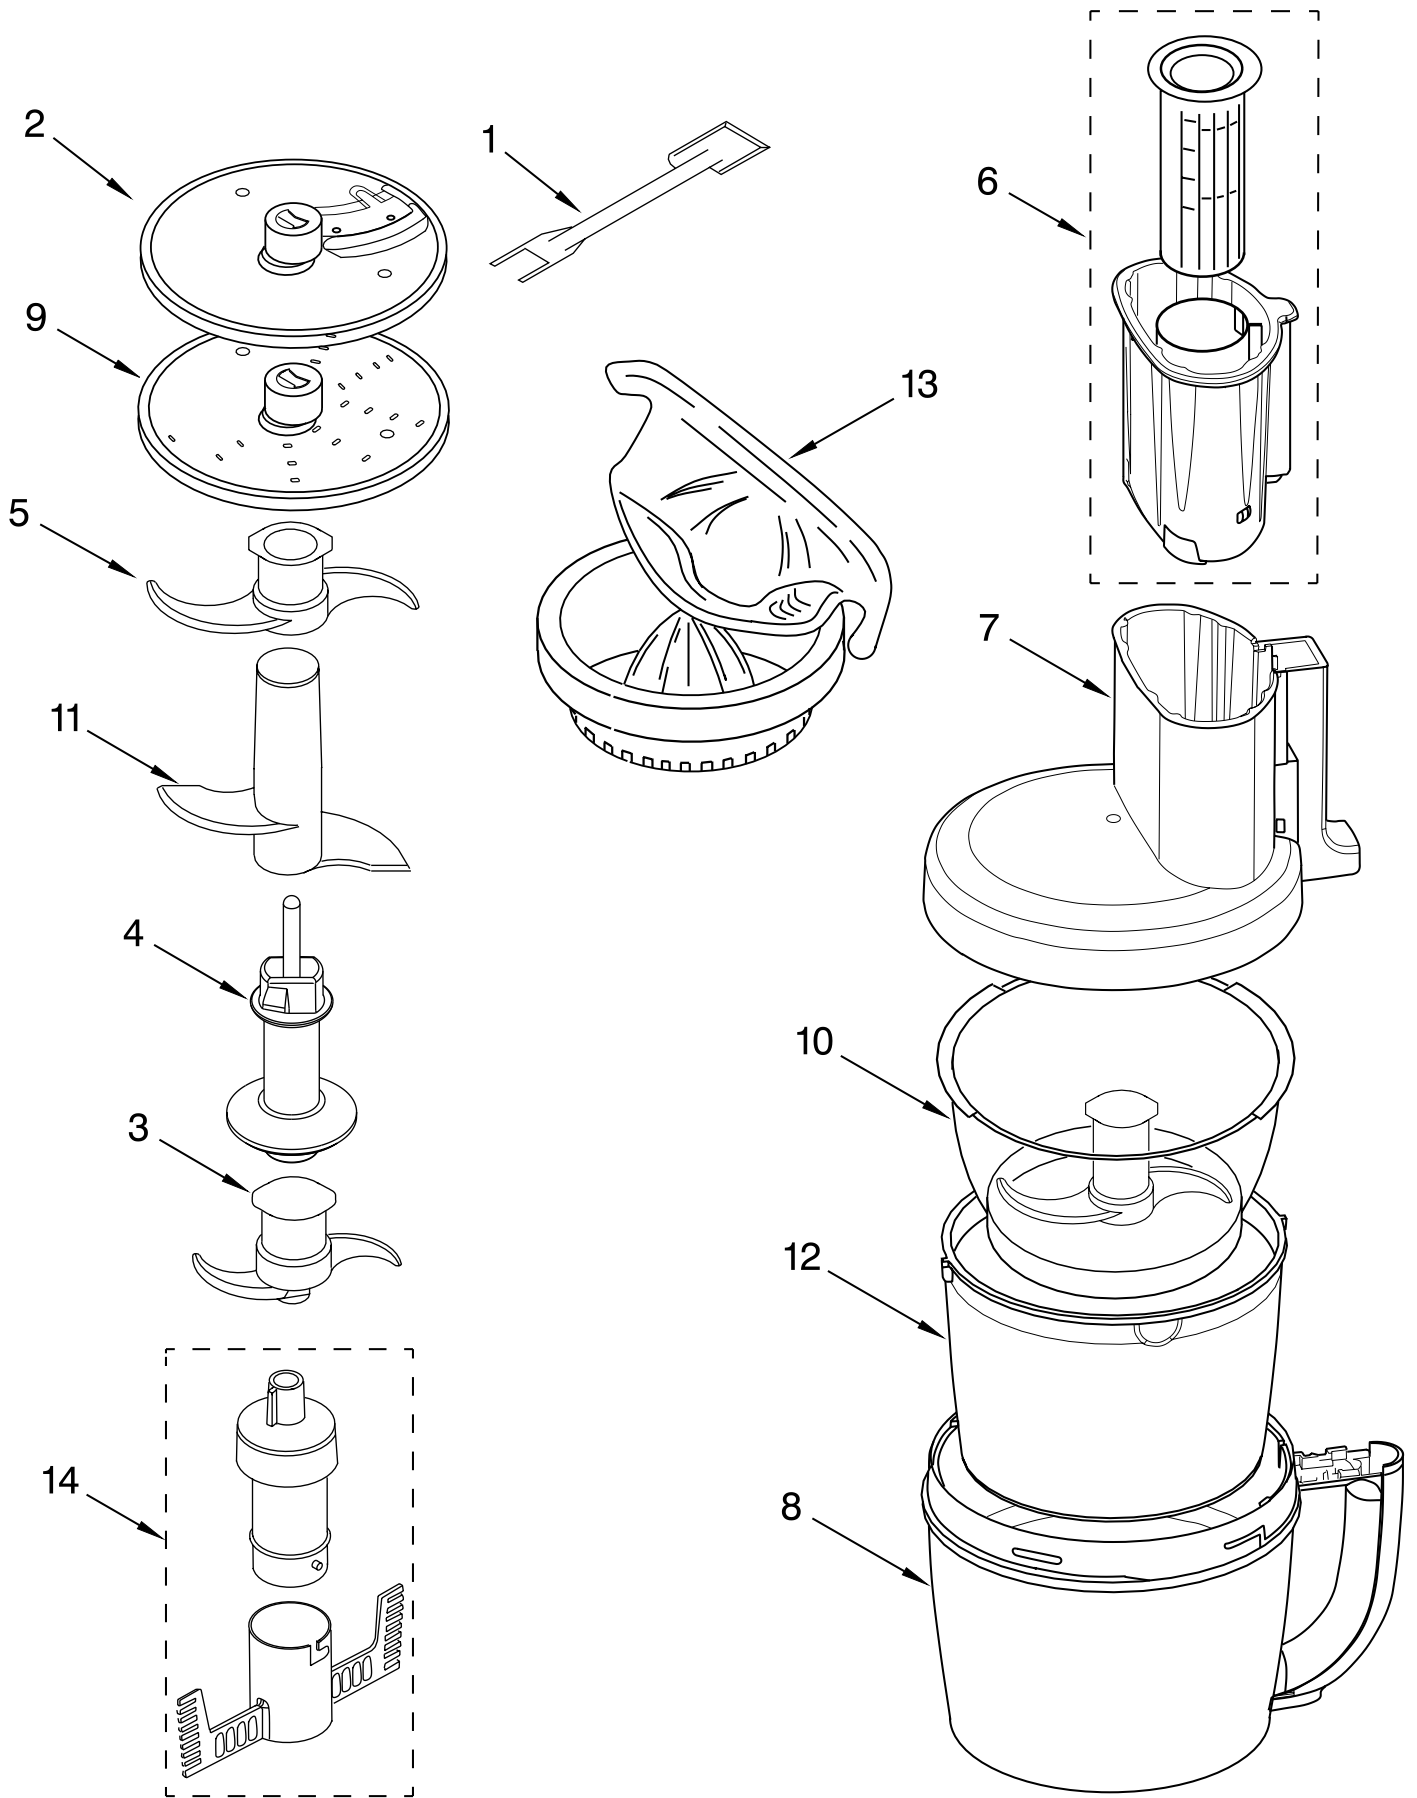

ATTACHMENT PARTS

For Models: KFPW760__1, 4KFPW760__1

FOR ORDERING INFORMATION REFER TO PARTS PRICE LIST