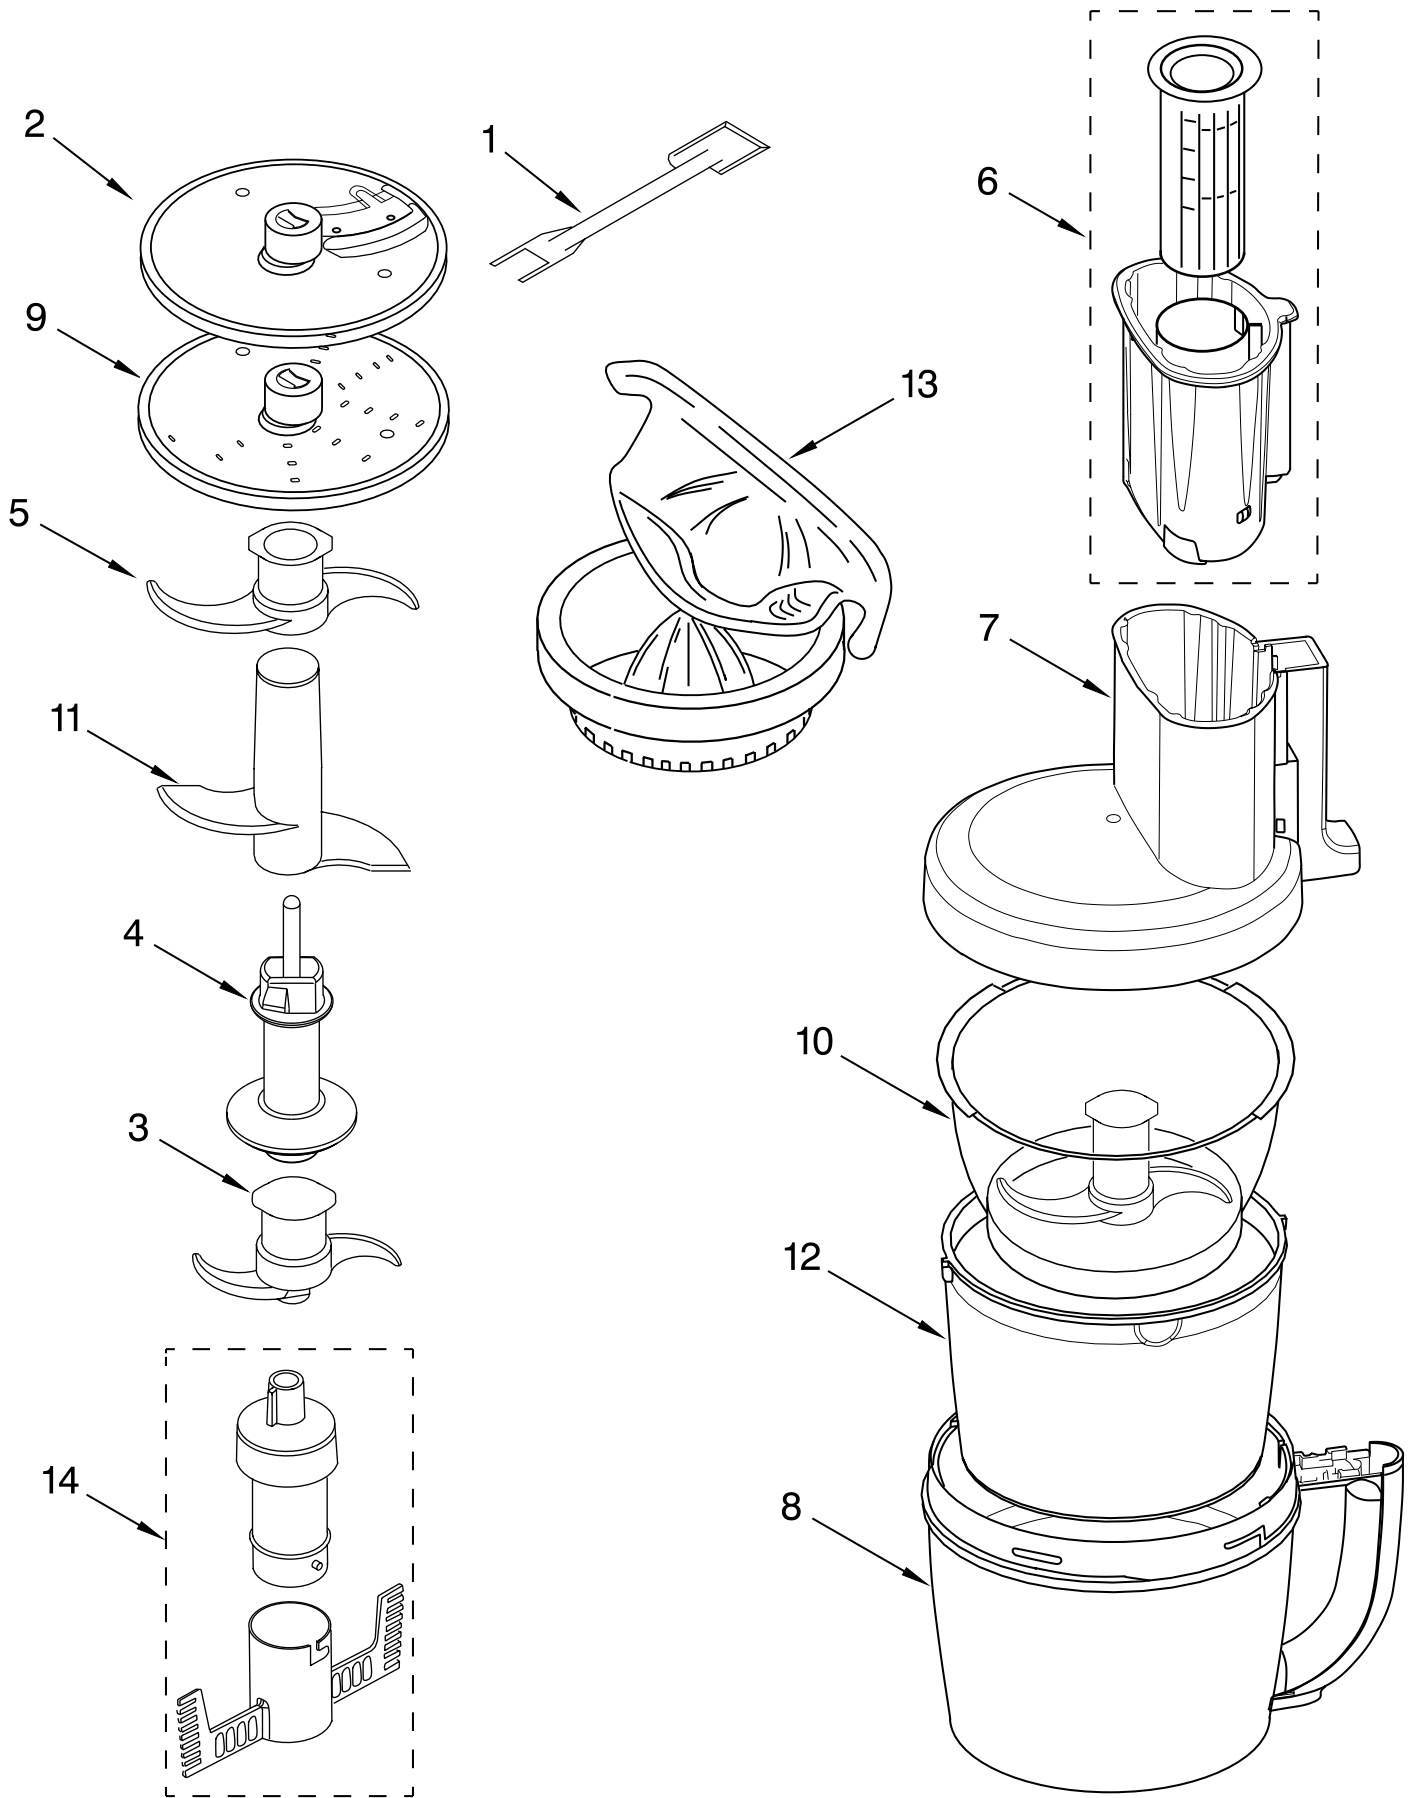

ATTACHMENT PARTS

For Models: KFPW760__1, 4KFPW760__1

FOR ORDERING INFORMATION REFER TO PARTS PRICE LIST