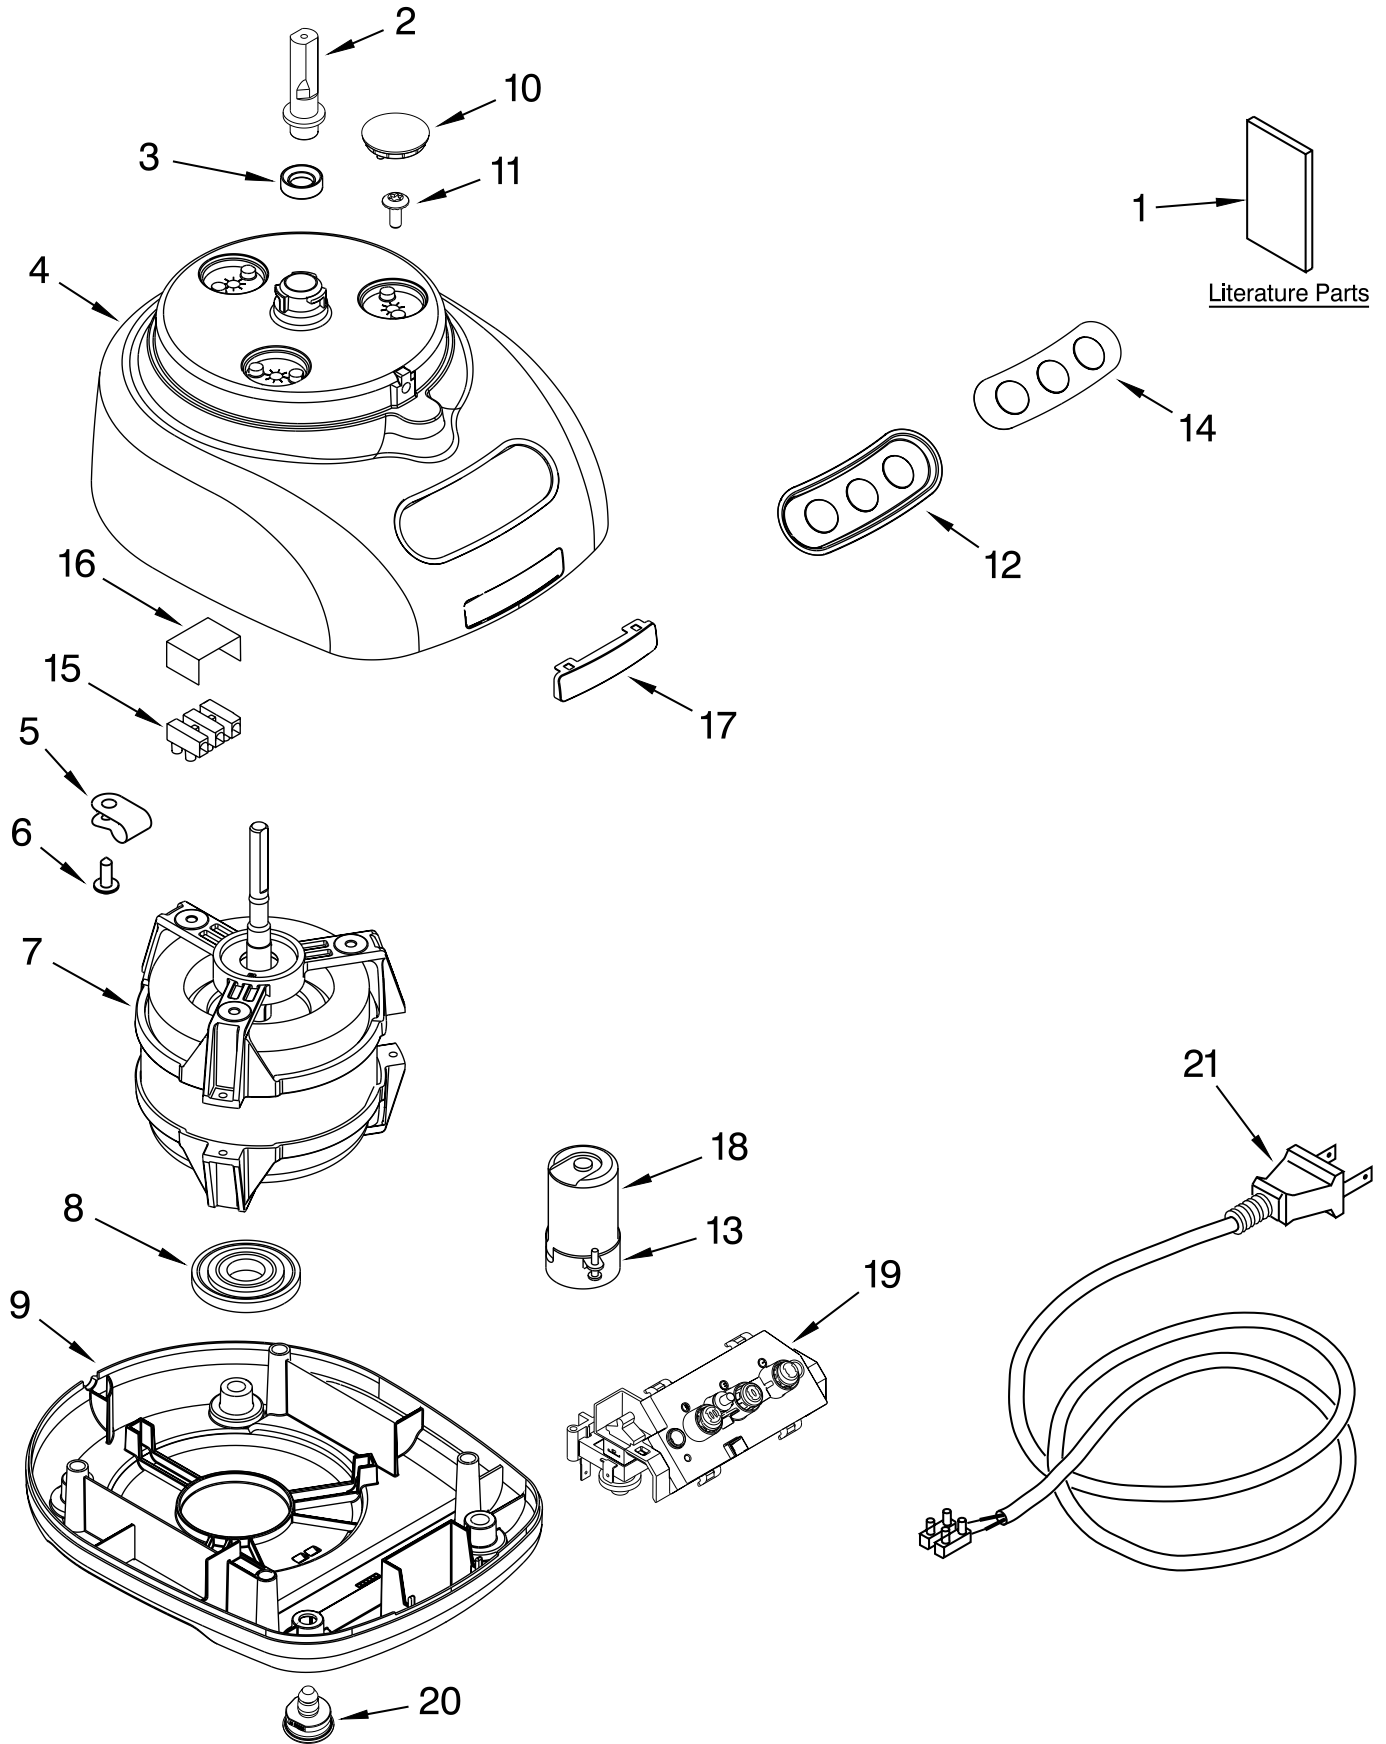

MOTOR AND HOUSING PARTS

For Models: KFPW760__1, 4KFPW760__1

FOR ORDERING INFORMATION REFER TO PARTS PRICE LIST