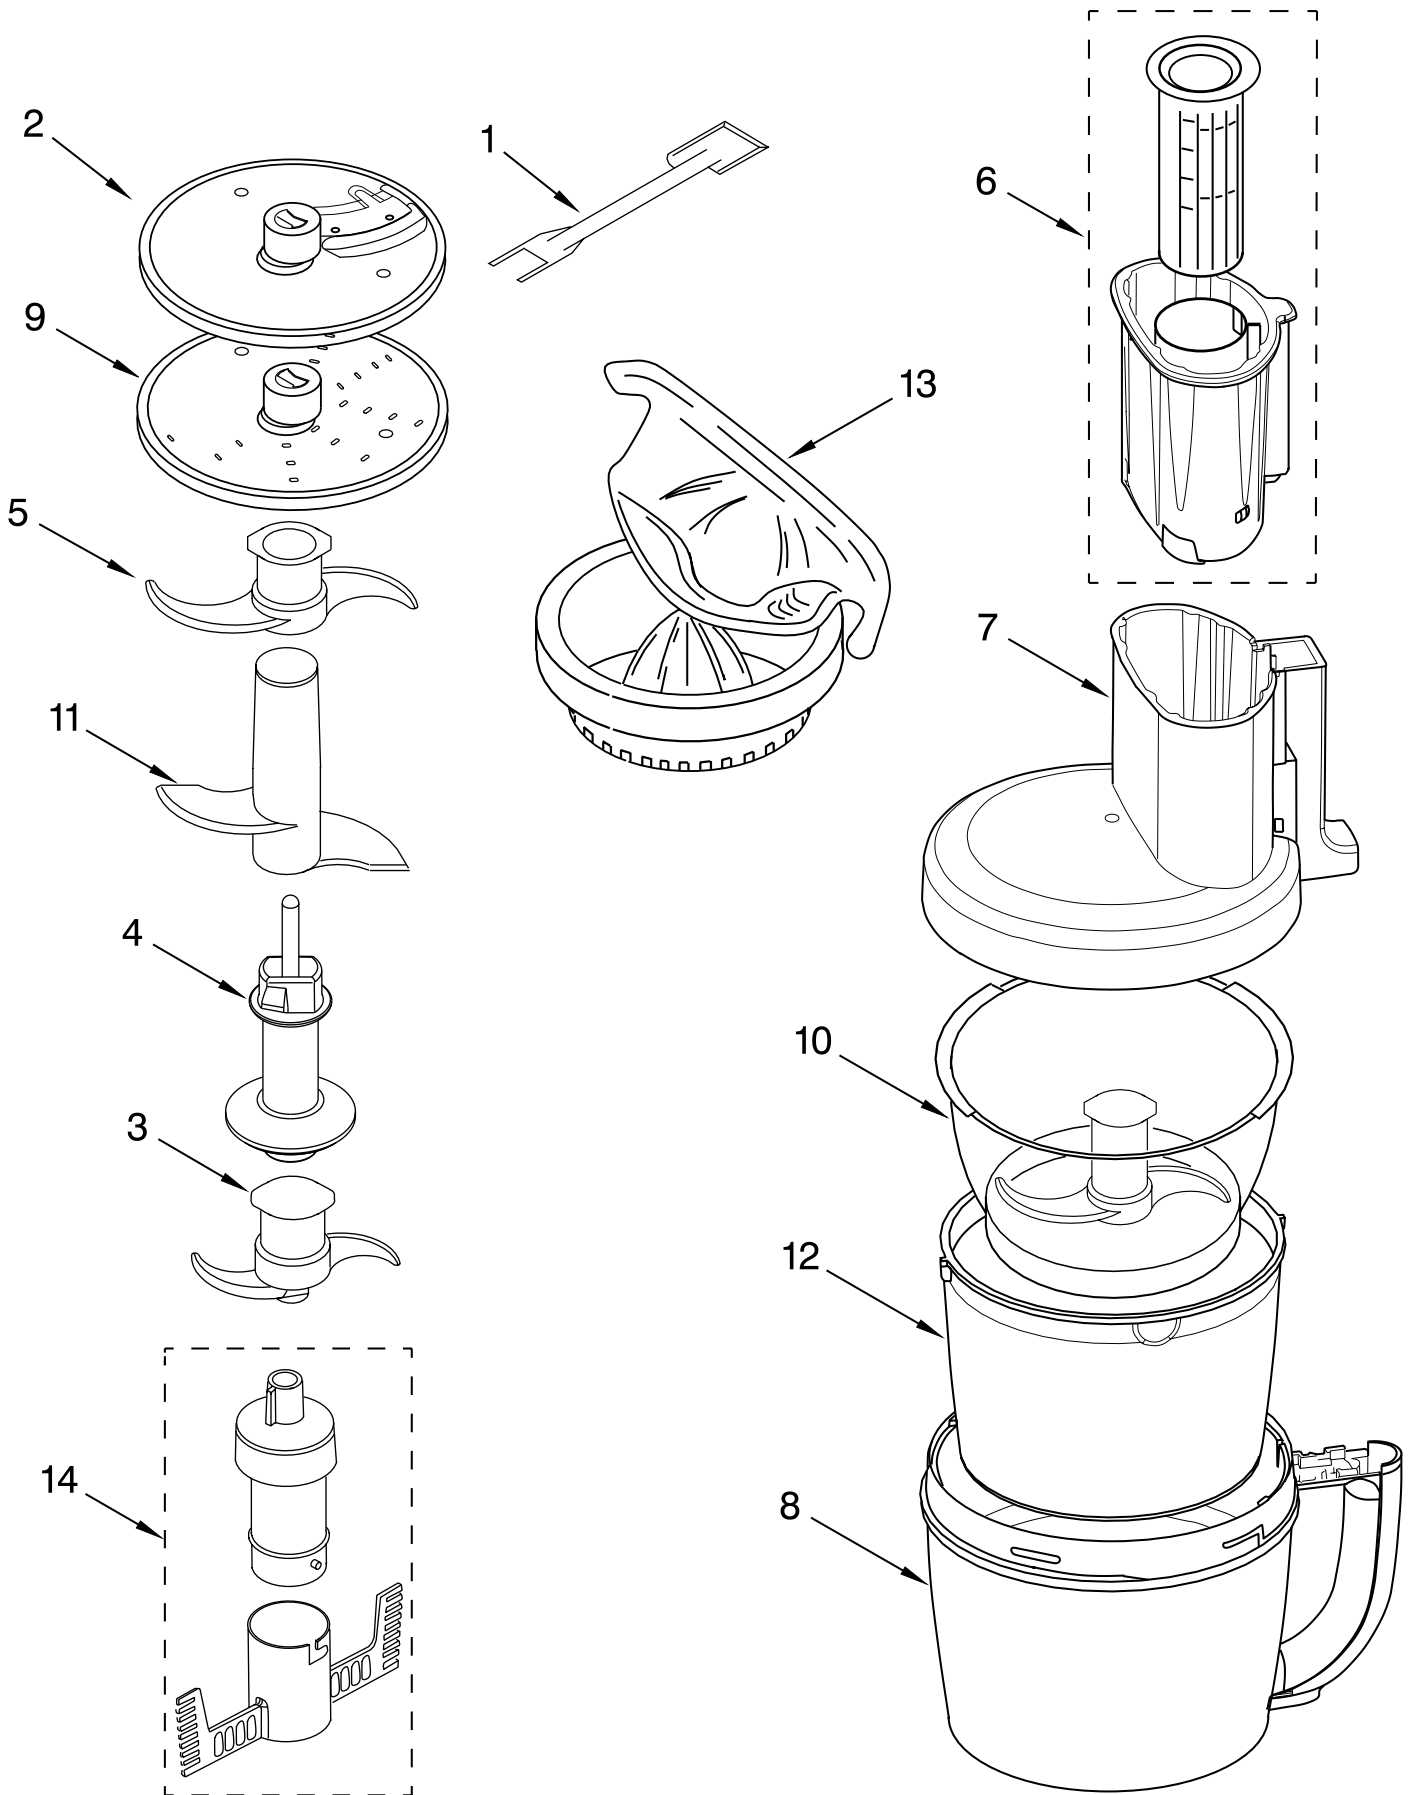

Illus. No.	Part No.	DESCRIPTION
1		Literature Parts
	8211864	Use & Care Guide
	8212142	Repair Parts List
2	8211849	Sleeve, Motor Shaft
3	8211828	Seal, Oil
4		Housing, Motor
	8212184	White
	8212238	Onyx Black
	8212236	Empire Red
	8212237	Cobalt Blue
	8212284	Blue Willow
	8212285	Gloss Cinnamon
5	8211610	Clamp, Cable
6	8211731	Screw, Clamp
7	8212186	Motor, Sheet Metal
8	8212188	Grommet, Motor
9		Base, Housing
	8212183	White
	8212190	Onyx Black
	8212187	Empire Red
	8212189	Cobalt Blue
	8212282	Blue Willow
	8212283	Gloss Cinnamon
10		Cover, Screw
	8212185	White
	8212193	Onyx Black
	8212191	Red
	8212192	Blue
	8212286	Blue Willow
	8212287	Gloss Cinnamon
11	8211829	Screw, Motor Locking
12	8211848	Bezel, Switch Panel
13	8211607	Clip, Capacitor
14		Overlay, Switch Assembly
	8211847	Silver
15	8211605	Terminal Block
16	8211852	Cover, Terminal
17	8211842	Nameplate
18	8211608	Capacitor
19	8212011	Relay & Switch Assembly
20		Foot
	8211844	White
	8211845	Black
21		Cord, Power
	8211855	Black
	8211856	White

ATTACHMENT PARTS

For Models: KFPW760__1, 4KFPW760__1

FOR ORDERING INFORMATION REFER TO PARTS PRICE LIST

ATTACHMENT PARTS

For Models: KFPW760__1, 4KFPW760__1

Illus. No.	Part No.	DESCRIPTION
1	8211760	Spatula
2		Disc, Slicing
	8211929	2 mm
	8211930	4 mm
3	8212012	Blade, Mini
4	8211858	Adapter, Shaft & Disc
5	8212014	Blade, Multipurpose
6	8212020	Pusher, Double
7		Cover, Work Bowl
	8212242	White
	8212243	Onyx Black
	8212245	Empire Red
	8212244	Cobalt Blue
	8212407	Blue Willow
	8212408	Gloss Cinnamon
8		Bowl, Work
	8212246	White
	8212249	Onyx Black
	8212247	Empire Red
	8212248	Cobalt Blue
	8212288	Blue Willow
	8212289	Gloss Cinnamon
9		Disc, Shredding
	8211933	4 mm
10	8211926	Bowl, Mini
11	8212016	Blade, Dough
12	8211928	Bowl, Chef's
13	8212025	Extractor, Citrus
14	8212033	Whip, Egg-12 cup