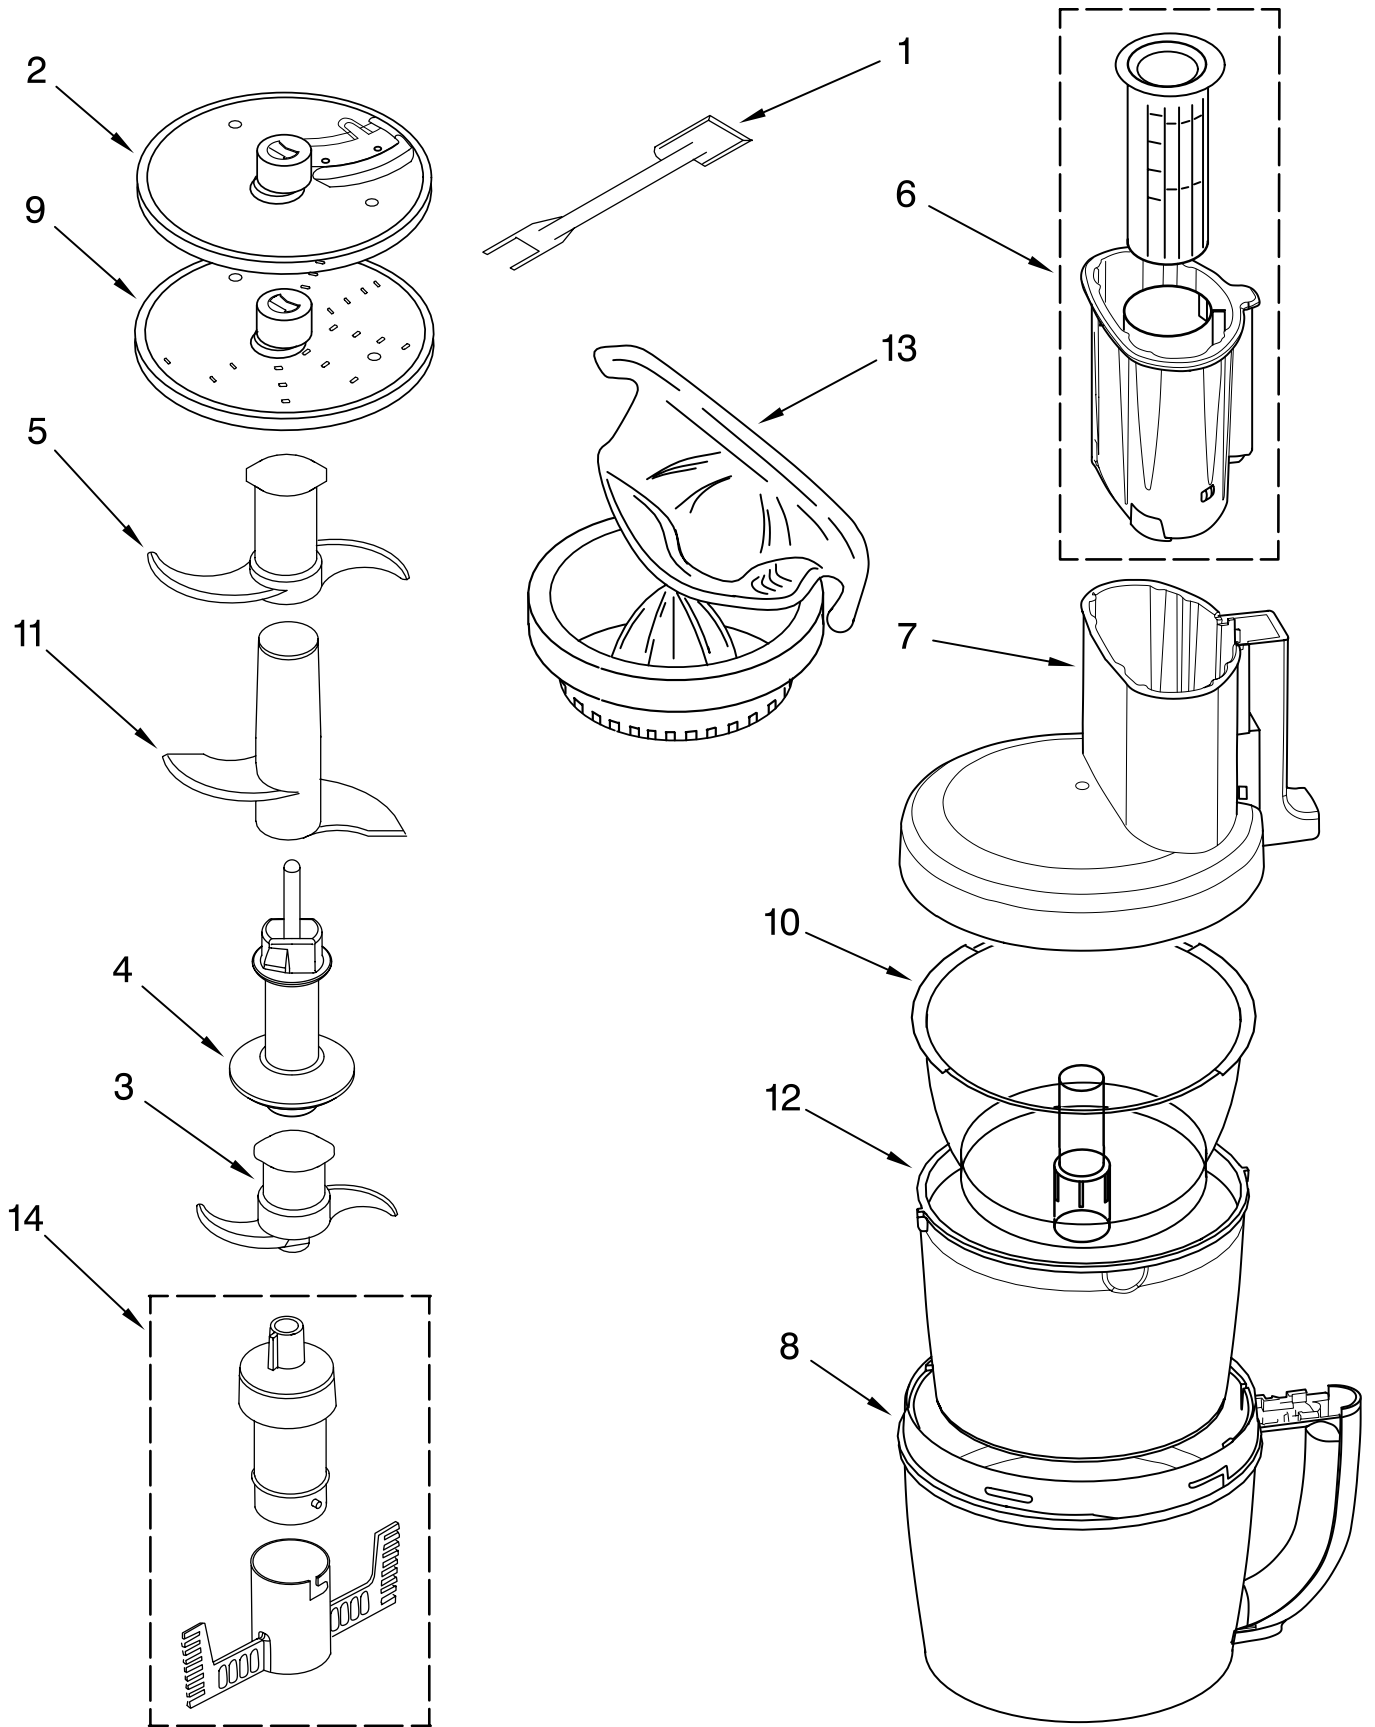

MOTOR AND HOUSING PARTS

For Models: KFPW760__2

Illus. No.	Part No.	DESCRIPTION
1		Literature Parts
	8211864	Use & Care Guide
	W10162490	Repair Parts List
2	8211849	Sleeve, Motor Shaft
3	8211828	Seal, Oil
4		Housing, Motor
	8212184	White
	8212238	Onyx Black
	8212236	Empire Red
	8212284	Blue Willow
	8212285	Gloss Cinnamon
5	8211610	Clamp, Cable
6	8211731	Screw, Clamp
7	W10163676	Motor
8	8212188	Grommet, Motor
9		Base, Housing
	8212183	White
	8212190	Onyx Black
	8212187	Empire Red
	8212282	Blue Willow
	8212283	Gloss Cinnamon
10		Cover, Screw
	8212185	White
	8212193	Onyx Black
	8212191	Red
	8212286	Blue Willow
	8212287	Gloss Cinnamon
11	8211829	Screw, Motor Locking
12	8211848	Bezel, Switch Panel
13	8211607	Clip, Capacitor
14		Overlay, Switch Assembly
	8211847	Silver
15	8211605	Terminal Block
16	8211852	Cover, Terminal
17	8211842	Nameplate
18	8211608	Capacitor
19	8212011	Relay & Switch Assembly
20		Foot
	8211844	White
	8211845	Black
21		Cord, Power
	8211855	Black
	8211856	White

FOR ORDERING INFORMATION REFER TO PARTS PRICE LIST

ATTACHMENT PARTS

For Models: KFPW760_2

FOR ORDERING INFORMATION REFER TO PARTS PRICE LIST

ATTACHMENT PARTS

For Models: KFPW760__2

Illus. No.	Part No.	DESCRIPTION
1	8211760	Spatula
2		Disc, Slicing
	8211929	2 mm
	8211930	4 mm
3	8212012	Blade, Mini
4	8211858	Adapter, Shaft & Disc
5	8212014	Blade, Multipurpose
6	8212020	Pusher, Double
7		Cover, Work Bowl
	8212242	White
	8212243	Onyx Black
	8212245	Empire Red
	8212407	Blue Willow
	8212408	Gloss Cinnamon
8		Bowl, Work
	8212246	White
	8212249	Onyx Black
	8212247	Empire Red
	8212288	Blue Willow
	8212289	Gloss Cinnamon
9		Disc, Shredding
	8211933	4 mm
10	8211926	Bowl, Mini
11	8212016	Blade, Dough
12	8211928	Bowl, Chef's
13	8212025	Extractor, Citrus
14	8212033	Whip, Egg-12 cup