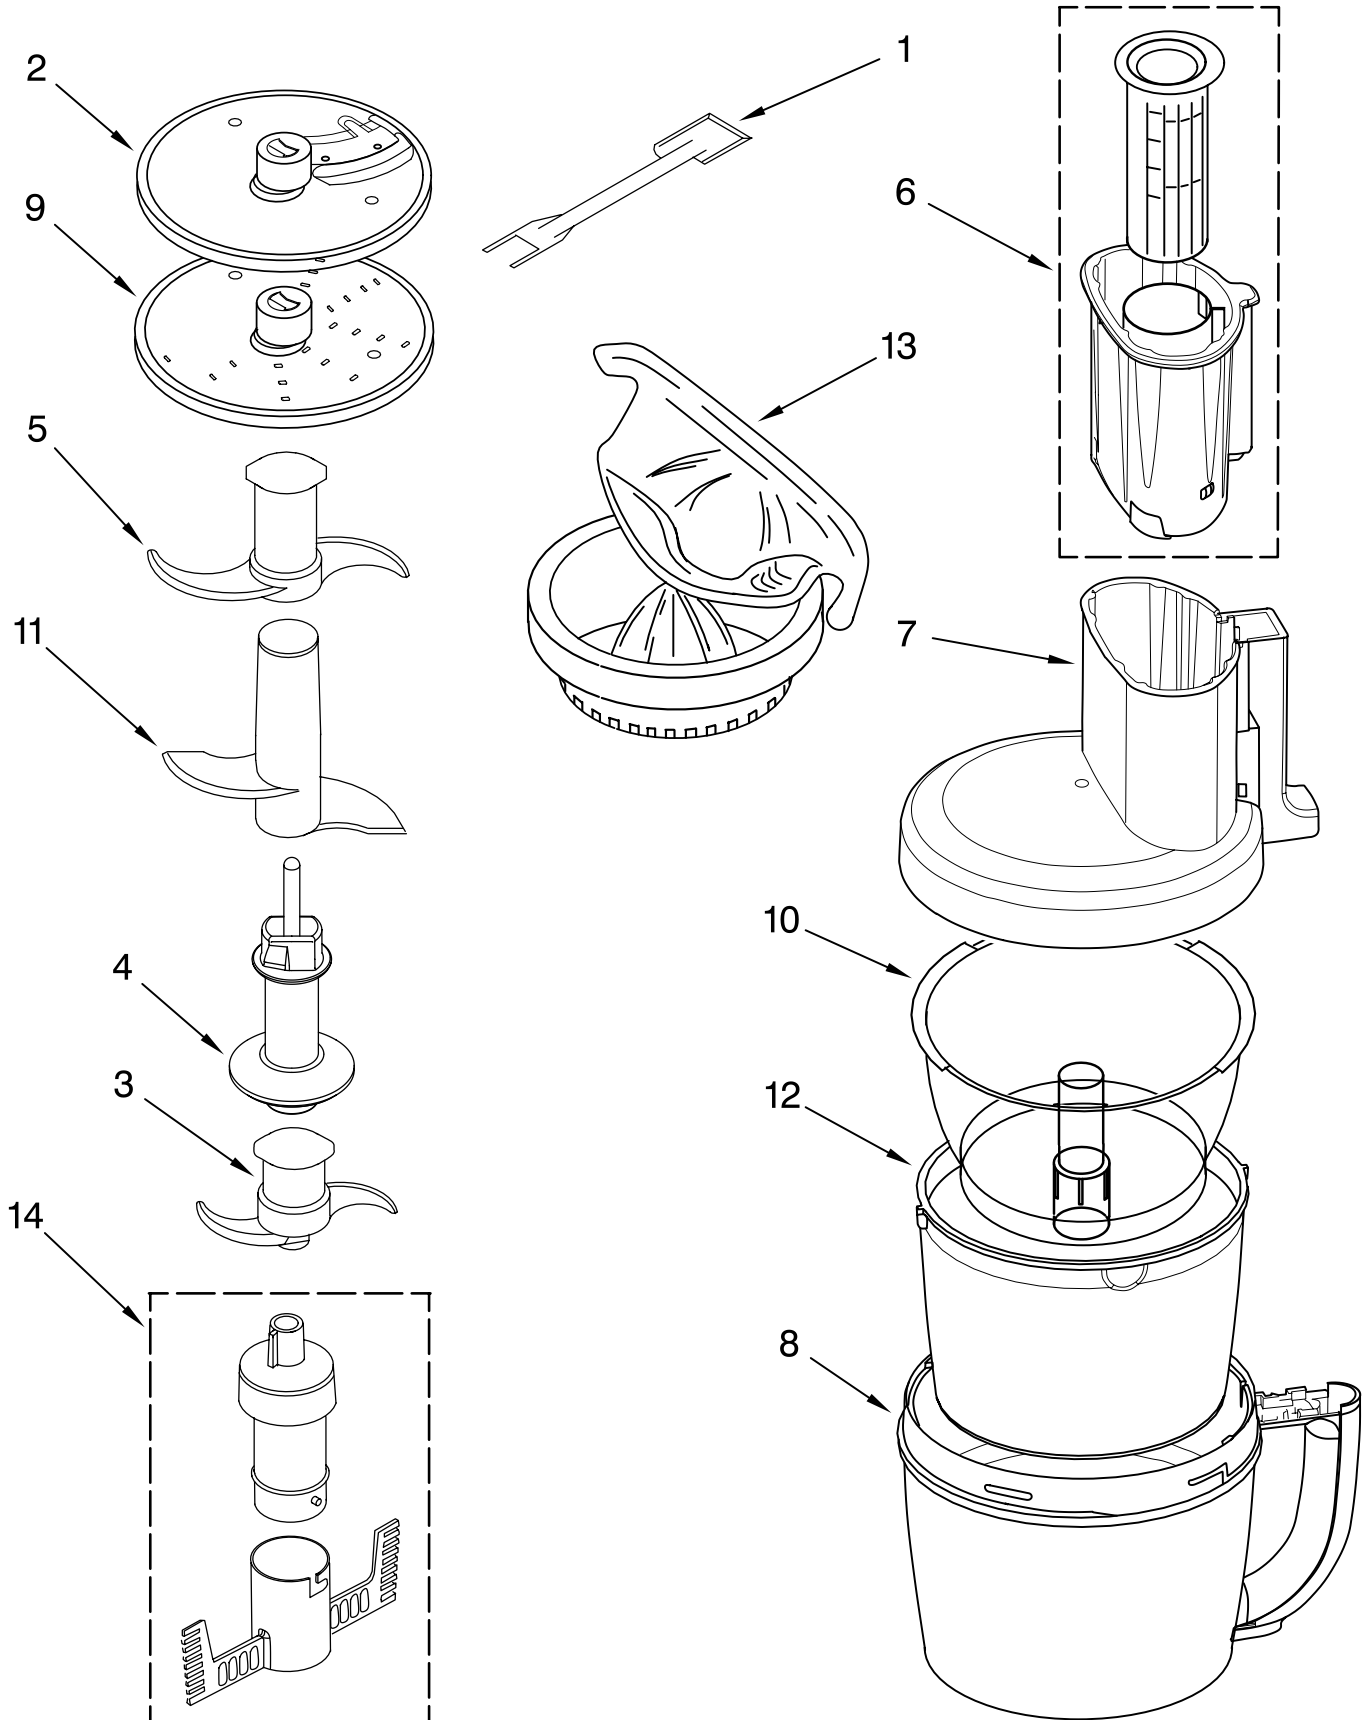

For Models: KFPW760__2

Illus. No.	Part No.	DESCRIPTION
1		Literature Parts
	8211864	Use & Care Guide
	W10162490	Repair Parts List
2	8211849	Sleeve, Motor Shaft
3	8211828	Seal, Oil
4		Housing, Motor
	8212184	White
	8212238	Onyx Black
	8212236	Empire Red
	8212284	Blue Willow
	8212285	Gloss Cinnamon
5	8211610	Clamp, Cable
6	8211731	Screw, Clamp
7	W10163676	Motor
8	8212188	Grommet, Motor
9		Base, Housing
	8212183	White
	8212190	Onyx Black
	8212187	Empire Red
	8212282	Blue Willow
	8212283	Gloss Cinnamon
10		Cover, Screw
	8212185	White
	8212193	Onyx Black
	8212191	Red
	8212286	Blue Willow
	8212287	Gloss Cinnamon
11	8211829	Screw, Motor Locking
12	8211848	Bezel, Switch Panel
13	8211607	Clip, Capacitor
14		Overlay, Switch Assembly
	8211847	Silver
15	8211605	Terminal Block
16	8211852	Cover, Terminal
17	8211842	Nameplate
18	8211608	Capacitor
19	8212011	Relay & Switch Assembly
20		Foot
	8211844	White
	8211845	Black
21		Cord, Power
	8211855	Black
	8211856	White

FOR ORDERING INFORMATION REFER TO PARTS PRICE LIST

ATTACHMENT PARTS

For Models: KFPW760_2

FOR ORDERING INFORMATION REFER TO PARTS PRICE LIST

ATTACHMENT PARTS

For Models: KFPW760__2

Illus. No.	Part No.	DESCRIPTION
1	8211760	Spatula
2		Disc, Slicing
	8211929	2 mm
	8211930	4 mm
3	8212012	Blade, Mini
4	8211858	Adapter, Shaft & Disc
5	8212014	Blade, Multipurpose
6	8212020	Pusher, Double
7		Cover, Work Bowl
	8212242	White
	8212243	Onyx Black
	8212245	Empire Red
	8212407	Blue Willow
	8212408	Gloss Cinnamon
8		Bowl, Work
	8212246	White
	8212249	Onyx Black
	8212247	Empire Red
	8212288	Blue Willow
	8212289	Gloss Cinnamon
9		Disc, Shredding
	8211933	4 mm
10	8211926	Bowl, Mini
11	8212016	Blade, Dough
12	8211928	Bowl, Chef's
13	8212025	Extractor, Citrus
14	8212033	Whip, Egg-12 cup