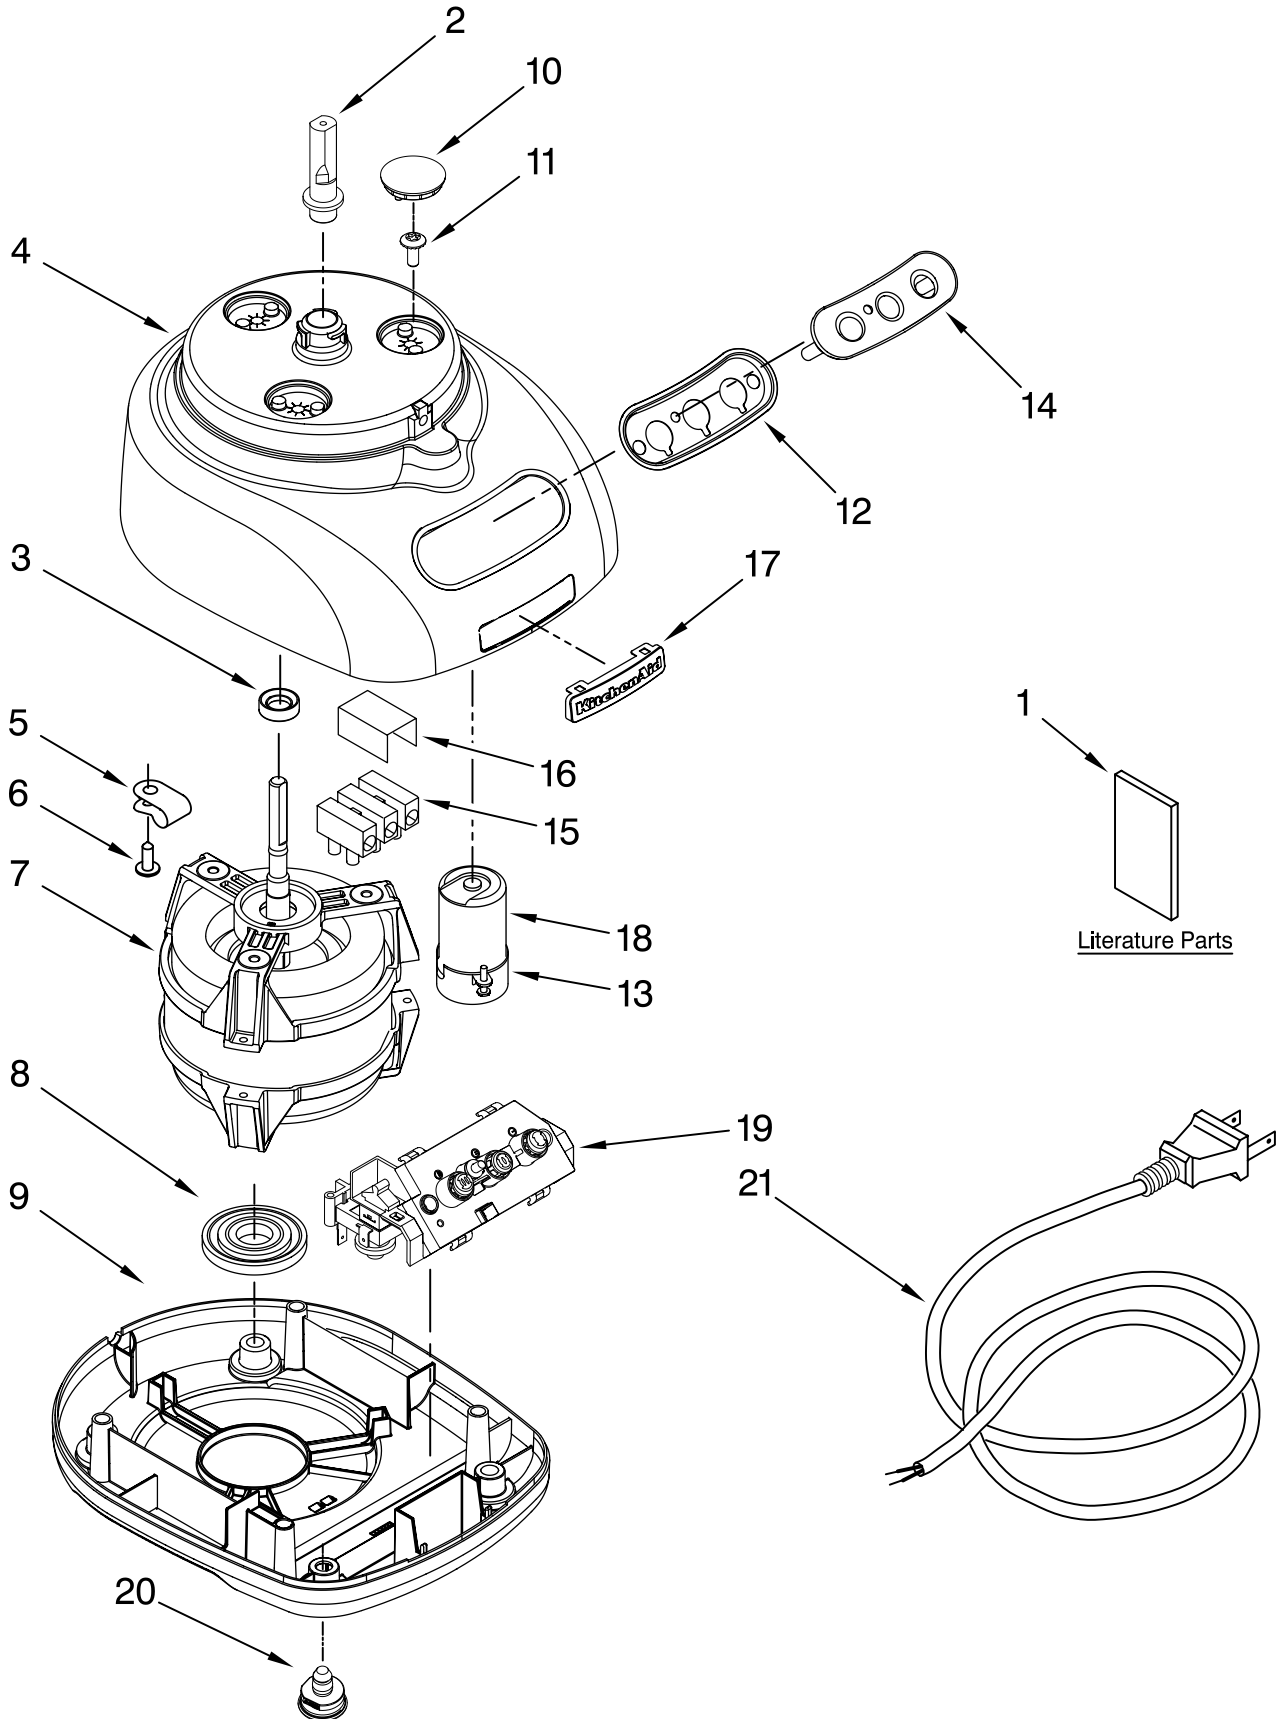

MOTOR AND HOUSING PARTS

For Models: KFPW760_2

FOR ORDERING INFORMATION REFER TO PARTS PRICE LIST