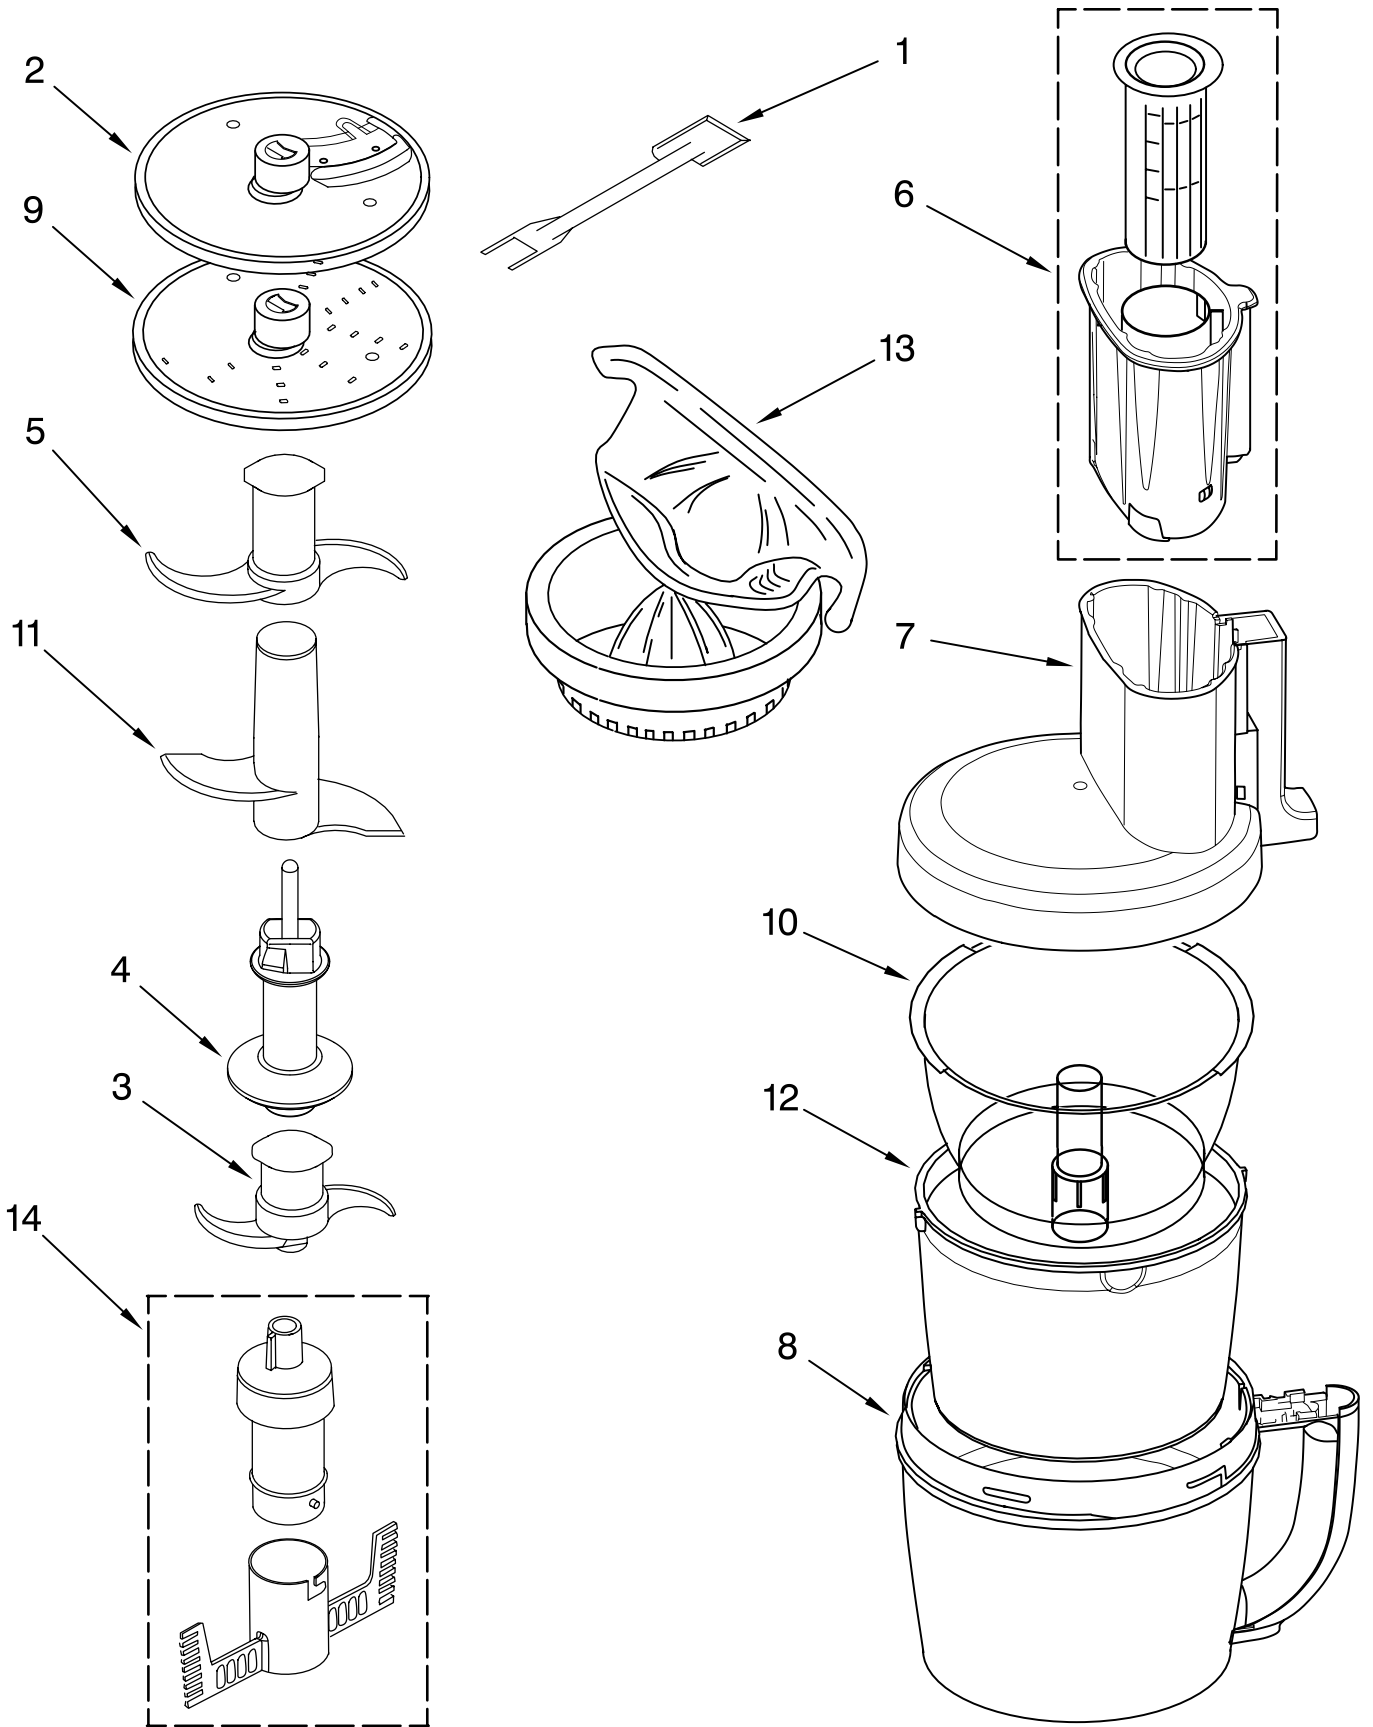

MOTOR AND HOUSING PARTS

For Models: KFPW760__2

Illus. No.	Part No.	DESCRIPTION
1		Literature Parts
	8211864	Use & Care Guide
	W10162490	Repair Parts List
2	8211849	Sleeve, Motor Shaft
3	8211828	Seal, Oil
4		Housing, Motor
	8212184	White
	8212238	Onyx Black
	8212236	Empire Red
	8212284	Blue Willow
	8212285	Gloss Cinnamon
5	8211610	Clamp, Cable
6	8211731	Screw, Clamp
7	W10163676	Motor
8	8212188	Grommet, Motor
9		Base, Housing
	8212183	White
	8212190	Onyx Black
	8212187	Empire Red
	8212282	Blue Willow
	8212283	Gloss Cinnamon
10		Cover, Screw
	8212185	White
	8212193	Onyx Black
	8212191	Red
	8212286	Blue Willow
	8212287	Gloss Cinnamon
11	8211829	Screw, Motor Locking
12	8211848	Bezel, Switch Panel
13	8211607	Clip, Capacitor
14		Overlay, Switch Assembly
	8211847	Silver
15	8211605	Terminal Block
16	8211852	Cover, Terminal
17	8211842	Nameplate
18	8211608	Capacitor
19	8212011	Relay & Switch Assembly
20		Foot
	8211844	White
	8211845	Black
21		Cord, Power
	8211855	Black
	8211856	White

FOR ORDERING INFORMATION REFER TO PARTS PRICE LIST

ATTACHMENT PARTS

For Models: KFPW760_2

FOR ORDERING INFORMATION REFER TO PARTS PRICE LIST

ATTACHMENT PARTS

For Models: KFPW760__2

Illus. No.	Part No.	DESCRIPTION
1	8211760	Spatula
2		Disc, Slicing
	8211929	2 mm
	8211930	4 mm
3	8212012	Blade, Mini
4	8211858	Adapter, Shaft & Disc
5	8212014	Blade, Multipurpose
6	8212020	Pusher, Double
7		Cover, Work Bowl
	8212242	White
	8212243	Onyx Black
	8212245	Empire Red
	8212407	Blue Willow
	8212408	Gloss Cinnamon
8		Bowl, Work
	8212246	White
	8212249	Onyx Black
	8212247	Empire Red
	8212288	Blue Willow
	8212289	Gloss Cinnamon
9		Disc, Shredding
	8211933	4 mm
10	8211926	Bowl, Mini
11	8212016	Blade, Dough
12	8211928	Bowl, Chef's
13	8212025	Extractor, Citrus
14	8212033	Whip, Egg-12 cup