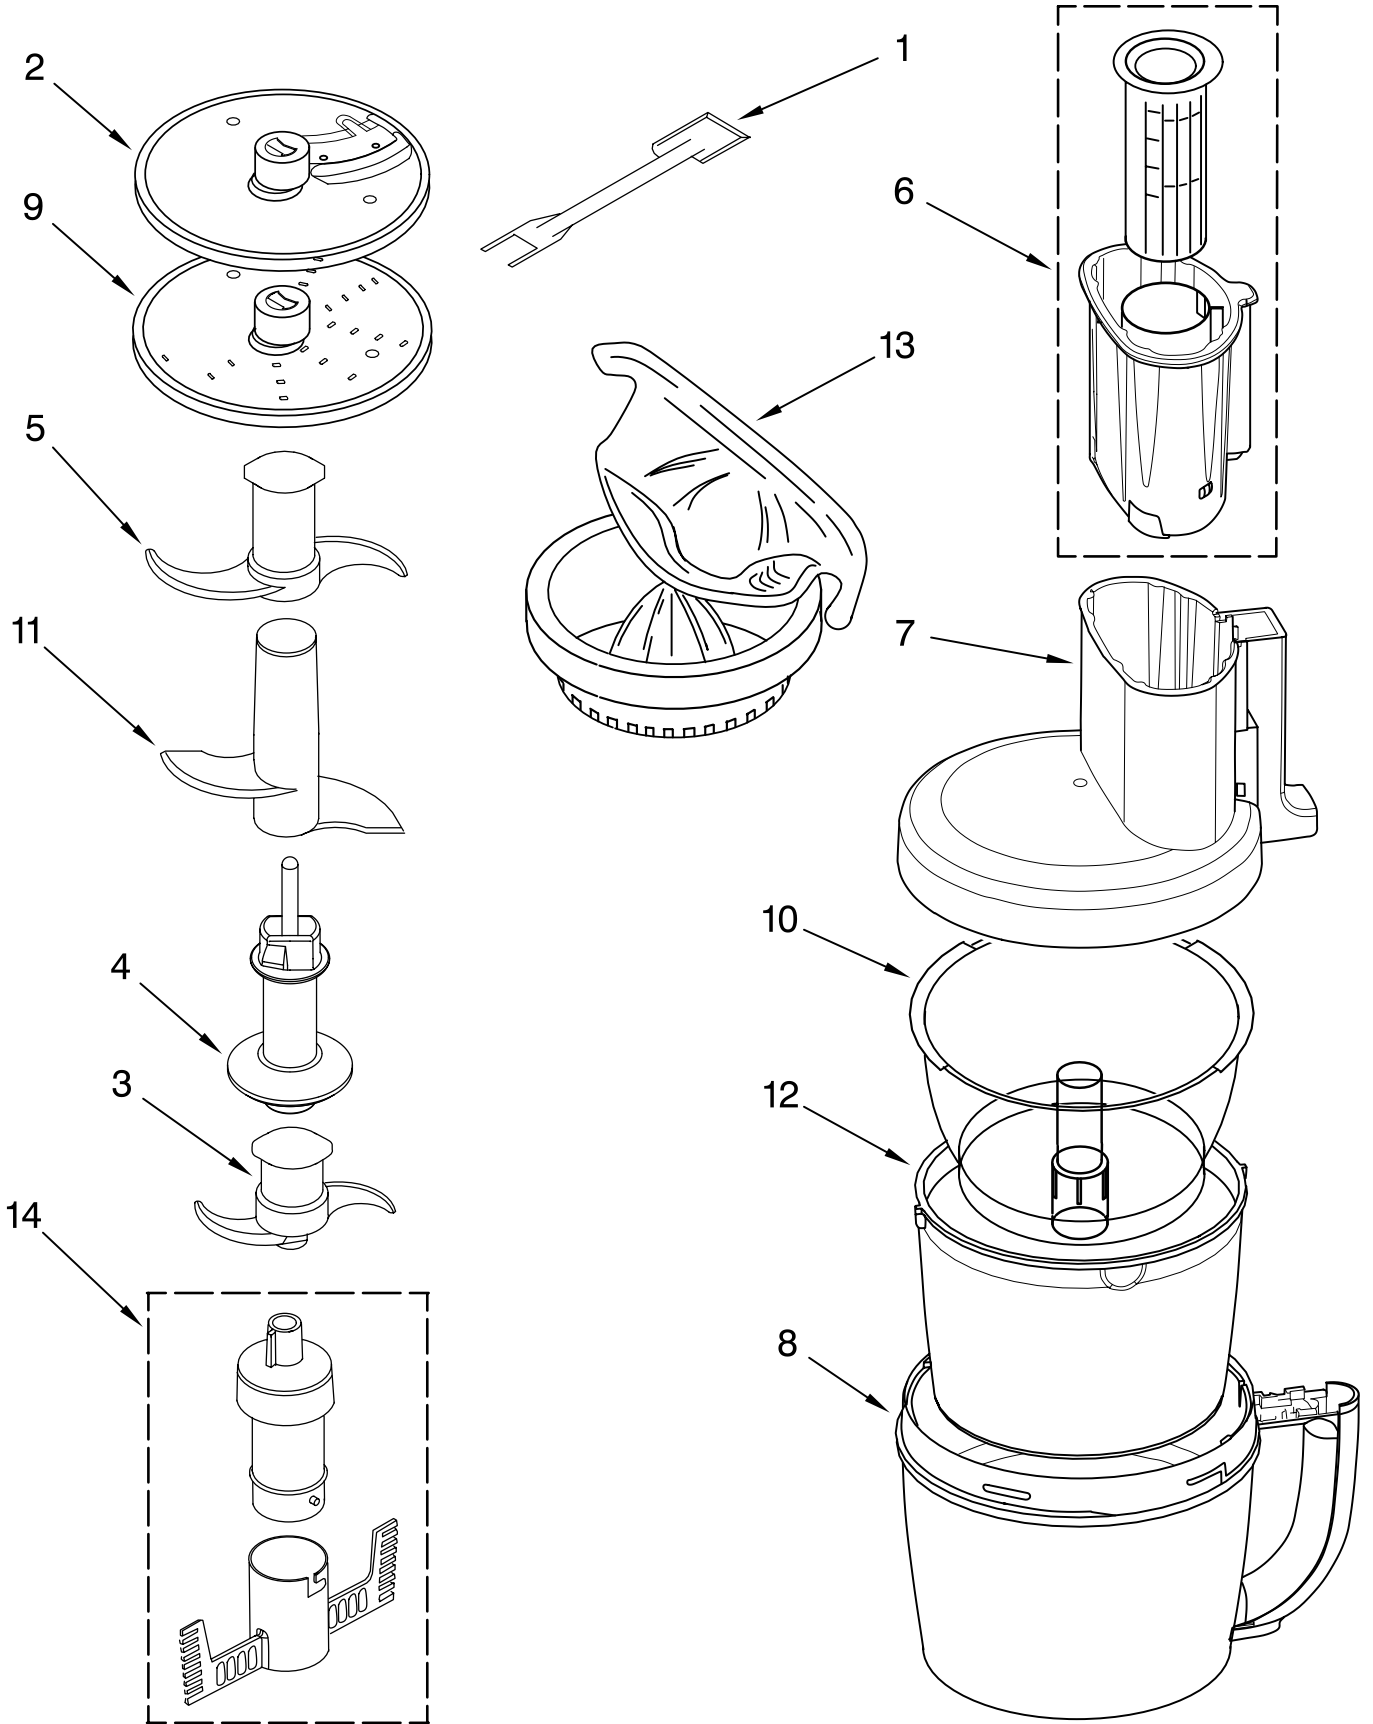

ATTACHMENT PARTS

For Models: KFPW760_2

FOR ORDERING INFORMATION REFER TO PARTS PRICE LIST

ATTACHMENT PARTS

For Models: KFPW760__2

Illus. No.	Part No.	DESCRIPTION
1	8211760	Spatula
2		Disc, Slicing
	8211929	2 mm
	8211930	4 mm
3	8212012	Blade, Mini
4	8211858	Adapter, Shaft & Disc
5	8212014	Blade, Multipurpose
6	8212020	Pusher, Double
7		Cover, Work Bowl
	8212242	White
	8212243	Onyx Black
	8212245	Empire Red
	8212407	Blue Willow
	8212408	Gloss Cinnamon
8		Bowl, Work
	8212246	White
	8212249	Onyx Black
	8212247	Empire Red
	8212288	Blue Willow
	8212289	Gloss Cinnamon
9		Disc, Shredding
	8211933	4 mm
10	8211926	Bowl, Mini
11	8212016	Blade, Dough
12	8211928	Bowl, Chef's
13	8212025	Extractor, Citrus
14	8212033	Whip, Egg-12 cup

OPTIONAL PARTS NOT ILLUSTRATED

8212034	Accessory Box
8211927	Lid, Mini Bowl
	Disc, Slicing
8211931	6 mm
	Disc, Shredding
8211932	2 mm
8211934	6 mm
8211935	Disc, Julienne
8211936	Disc, Grating Parmesan/Ice
8211937	Disc, Cutting French Fry
8211938	Rack, Disc

FOR ORDERING INFORMATION REFER TO PARTS PRICE LIST