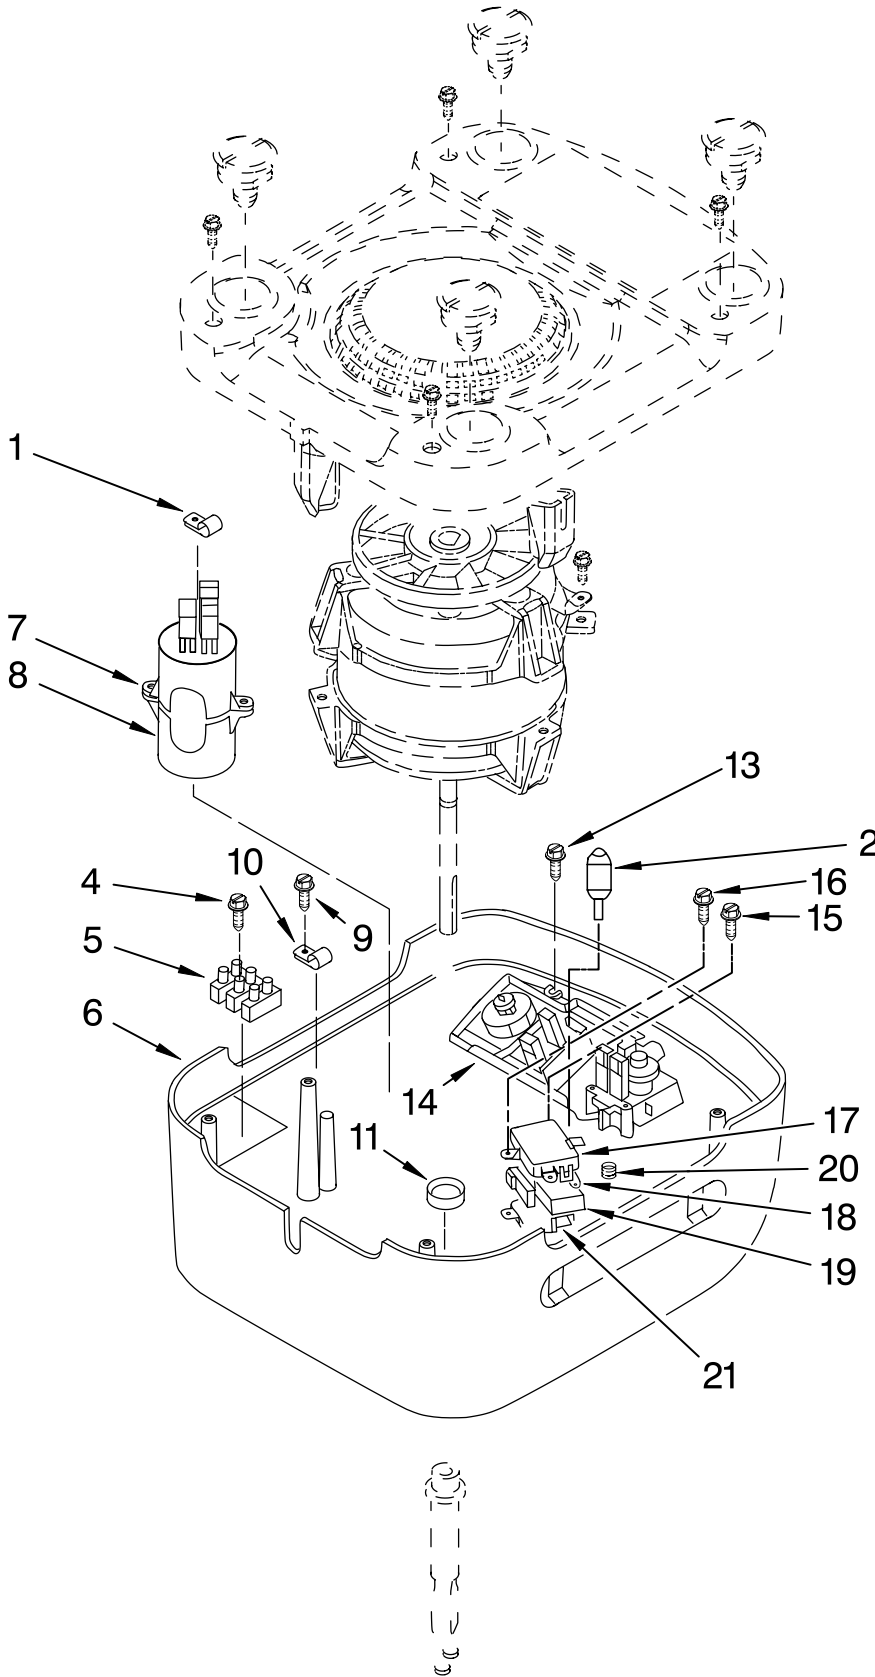

Illus. No.	Part No.	DESCRIPTION
1		Literature Parts
	8204593	Guide, Use & Care
	8211698	Repair Parts List
2	8211547	Insert, Pusher
3	8211548	Pusher
4	8211550	Cover, Bowl Asm
5	8211689	Bowl, Mini
6	8211690	Bowl, Chefs
7	8211697	Bowl, Work 16 Cup

FOR ORDERING INFORMATION REFER TO PARTS PRICE LIST

MOTOR AND HOUSING PARTS TOP VIEW

For Model: KPFP850__0, 4KPFP850__0

Illus. No.	Part No.	DESCRIPTION
1	8211600	Screw
2	8211584	Sleeve, Motor Shaft
3	8211585	Cover, Screw
4	8211586	Screw
5	8211587	Housing, Motor Pearl Metallic
6	W10193428	Onyx Black Nut, Self-Locking
7	8211588	Guard, Vent
8	8211589	Vent
9	8211590	Motor And Bracket
10	8211591	Grommet, Motor
11	8211592	Base, Housing
12	8211593	Foot, Pedestal
13	8211594	Bezel, Control
14	8211595	Lens, Power Indicator
15	8211596	Overlay
16	8211597	Nameplate
17	8211598	Clamp, Cable
18	8212390	Cord, Power

FOR ORDERING INFORMATION REFER TO PARTS PRICE LIST

MOTOR AND HOUSING PARTS BOTTOM VIEW

For Model: KPFP850__0, 4KPFP850__0

Illus. No.	Part No.	DESCRIPTION
1	8211601	Clamp, Cable
2	8211738	Lamp, Neon
4	8211604	Screw
5	8211605	Terminal Block
6	8211606	Shield
7	8211607	Clip, Capacitor
8	8211608	Capacitor
9	8211609	Screw
10	8211610	Clamp, Cable
11	8211612	Seal, Shaft
13	8211717	Screw
14	8211718	Relay & Switch Panel Assembly
15	8211719	Screw
16	8211720	Screw
17	8211721	Insulation, Housing Upper
18	8211722	Lever, Switch
19	8211723	Switch, Micro
20	8211724	Spring, Torson
21	8211725	Insulation, Housing Lower

FOR ORDERING INFORMATION REFER TO PARTS PRICE LIST

ATTACHMENT PARTS AND ACCESSORIES

For Model: KPFP850__0, 4KPFP850__0

Illus. No.	Part No.	DESCRIPTION
1	8211549	Slicing Disc 2MM
2	8211553	Egg Whisk Assembly
3	8211555	Multipurpose Blade
4	8211556	Dough Blade Assembly
5	8211557	Mini Blade
6	8211558	Shredding Disc 4MM
7	8211559	Slicing Disc 4MM
8	8211554	Storage Box, Accessory
9	8211759	Stem, Disc
10	8211760	Spatula