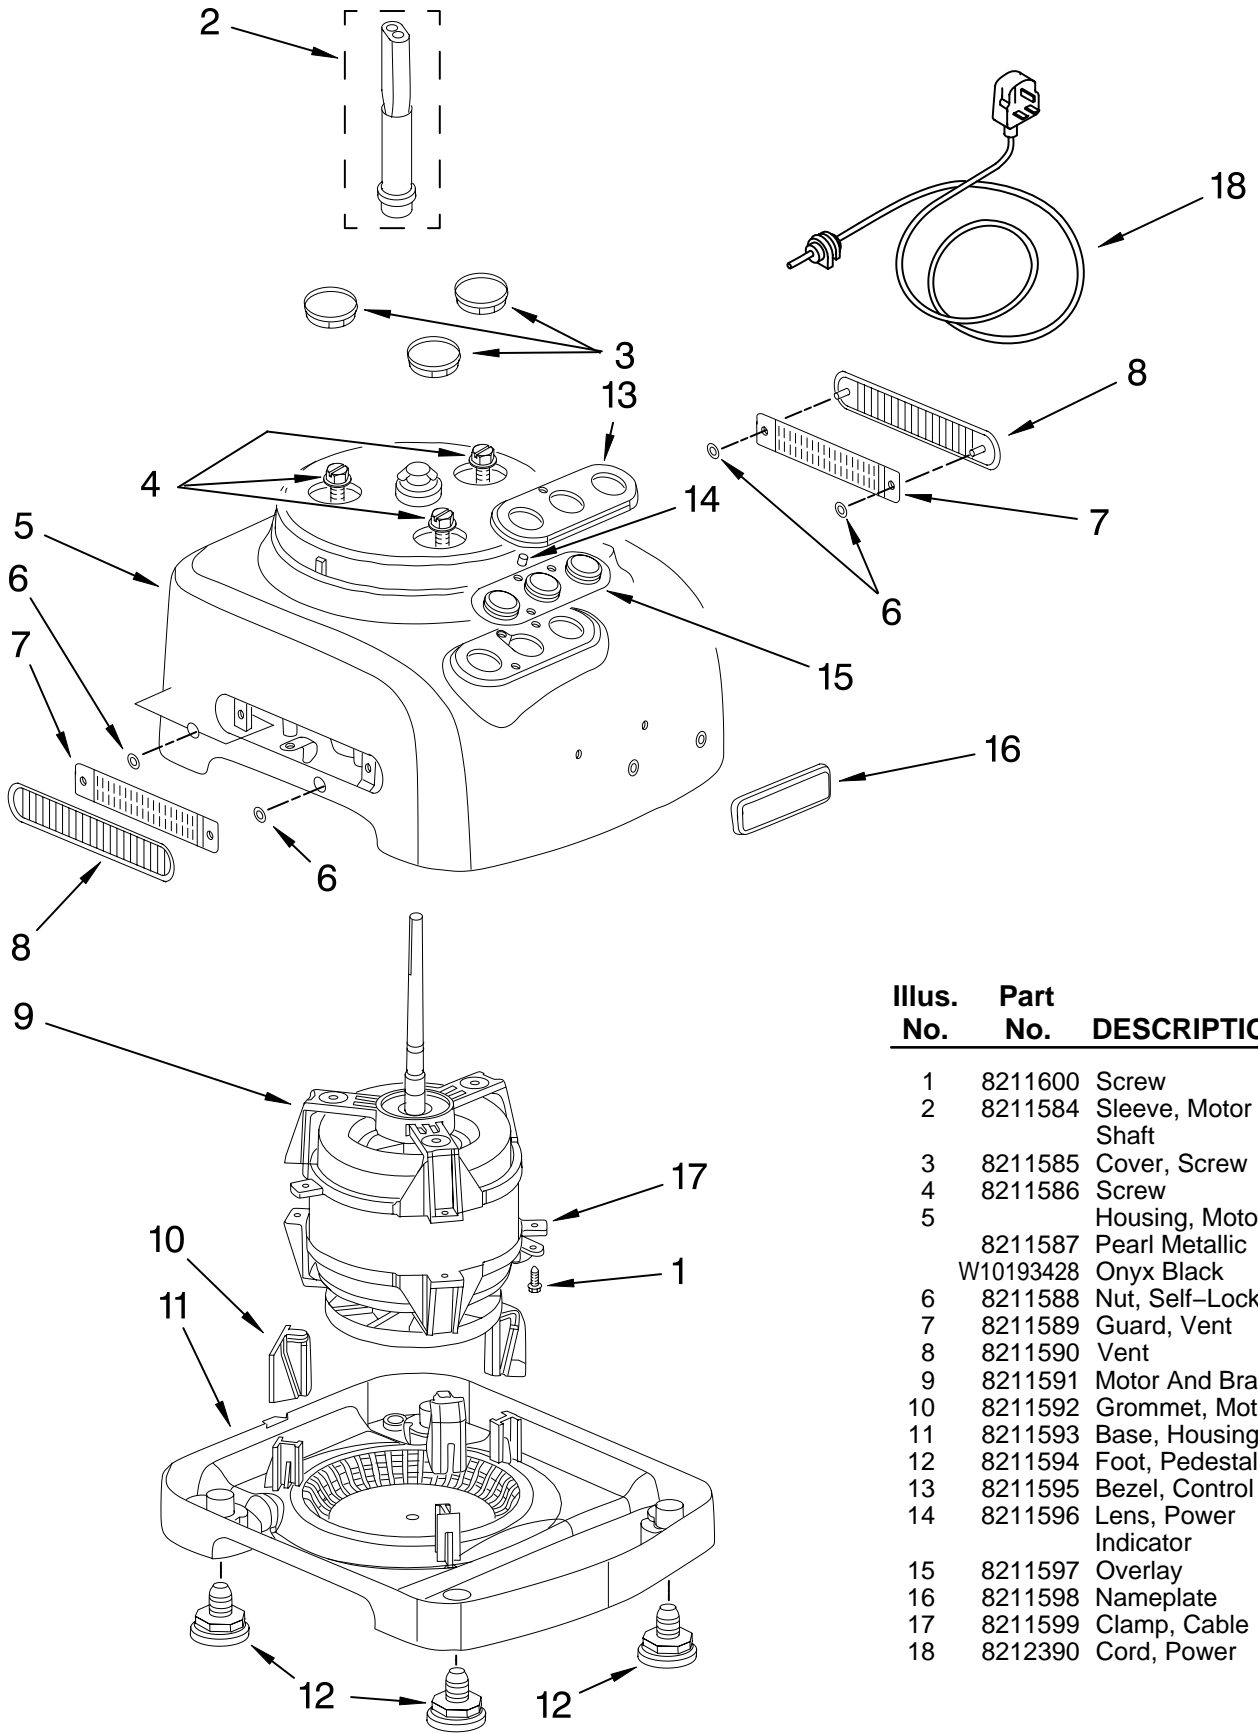

BOWL ASSEMBLY PARTS For Model: KPFP850_0, 4KPFP850_0

[Find Your KITCHENAID Small Appliance Parts - Select From 538 Models](#)

----- Manual continues below -----

PARTS LIST

for

KitchenAid®

PROLINE FOOD PROCESSOR 16-CUP

MODELS:

**KPFP850PM0 (Pearl Metallic)
KPFP850OB0 (Onyx Black)
4KPFP850PM0 (Pearl Metallic)**

**FOR CUSTOMER SATISFACTION ALWAYS USE
FACTORY SPECIFICATION PARTS**

BOWL ASSEMBLY PARTS

For Model: KPFP850__0, 4KPFP850__0

Illus. No.	Part No.	DESCRIPTION
1		Literature Parts
	8204593	Guide, Use & Care
	8211698	Repair Parts List
2	8211547	Insert, Pusher
3	8211548	Pusher
4	8211550	Cover, Bowl Asm
5	8211689	Bowl, Mini
6	8211690	Bowl, Chefs
7	8211697	Bowl, Work 16 Cup

FOR ORDERING INFORMATION REFER TO PARTS PRICE LIST

MOTOR AND HOUSING PARTS TOP VIEW

For Model: KPFP850__0, 4KPFP850__0

Illus. No.	Part No.	DESCRIPTION
1	8211600	Screw
2	8211584	Sleeve, Motor Shaft
3	8211585	Cover, Screw
4	8211586	Screw
5	8211587	Housing, Motor Pearl Metallic
6	W10193428	Onyx Black Nut, Self-Locking
7	8211588	Guard, Vent
8	8211589	Vent
9	8211590	Motor And Bracket
10	8211591	Grommet, Motor
11	8211592	Base, Housing
12	8211593	Foot, Pedestal
13	8211594	Bezel, Control
14	8211595	Lens, Power Indicator
15	8211596	Overlay
16	8211597	Nameplate
17	8211598	Clamp, Cable
18	8212390	Cord, Power