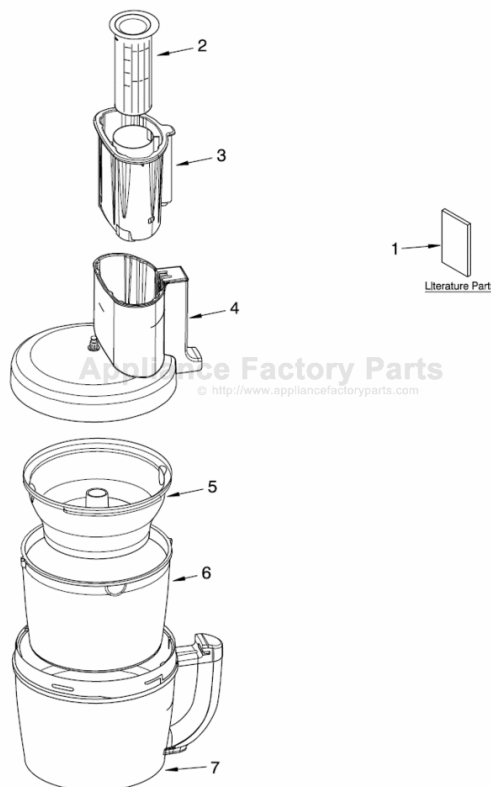

BOWL ASSEMBLY PARTS For Model: KPFP850_0, 4KPFP850_0

[Find Your KITCHENAID Small Appliance Parts - Select From 538 Models](#)

----- Manual continues below -----

PARTS LIST

for

KitchenAid®

PROLINE FOOD PROCESSOR 16-CUP

Illus. No.	Part No.	DESCRIPTION
1		Literature Parts
	8204593	Guide, Use & Care
	8211698	Repair Parts List
2	8211547	Insert, Pusher
3	8211548	Pusher
4	8211550	Cover, Bowl Asm
5	8211689	Bowl, Mini
6	8211690	Bowl, Chefs
7	8211697	Bowl, Work 16 Cup

FOR ORDERING INFORMATION REFER TO PARTS PRICE LIST

MOTOR AND HOUSING PARTS TOP VIEW

For Model: KPFP850__0, 4KPFP850__0

Illus. No.	Part No.	DESCRIPTION
1	8211600	Screw
2	8211584	Sleeve, Motor Shaft
3	8211585	Cover, Screw
4	8211586	Screw
5	8211587	Housing, Motor Pearl Metallic
6	W10193428	Onyx Black Nut, Self-Locking
7	8211588	Guard, Vent
8	8211589	Vent
9	8211590	Motor And Bracket
10	8211591	Grommet, Motor
11	8211592	Base, Housing
12	8211593	Foot, Pedestal
13	8211594	Bezel, Control
14	8211595	Lens, Power Indicator
15	8211596	Overlay
16	8211597	Nameplate
17	8211598	Clamp, Cable
18	8212390	Cord, Power

FOR ORDERING INFORMATION REFER TO PARTS PRICE LIST

ATTACHMENT PARTS AND ACCESSORIES

For Model: KPFP850__0, 4KPFP850__0

Illus. No.	Part No.	DESCRIPTION
1	8211549	Slicing Disc 2MM
2	8211553	Egg Whisk Assembly
3	8211555	Multipurpose Blade
4	8211556	Dough Blade Assembly
5	8211557	Mini Blade
6	8211558	Shredding Disc 4MM
7	8211559	Slicing Disc 4MM
8	8211554	Storage Box, Accessory
9	8211759	Stem, Disc
10	8211760	Spatula