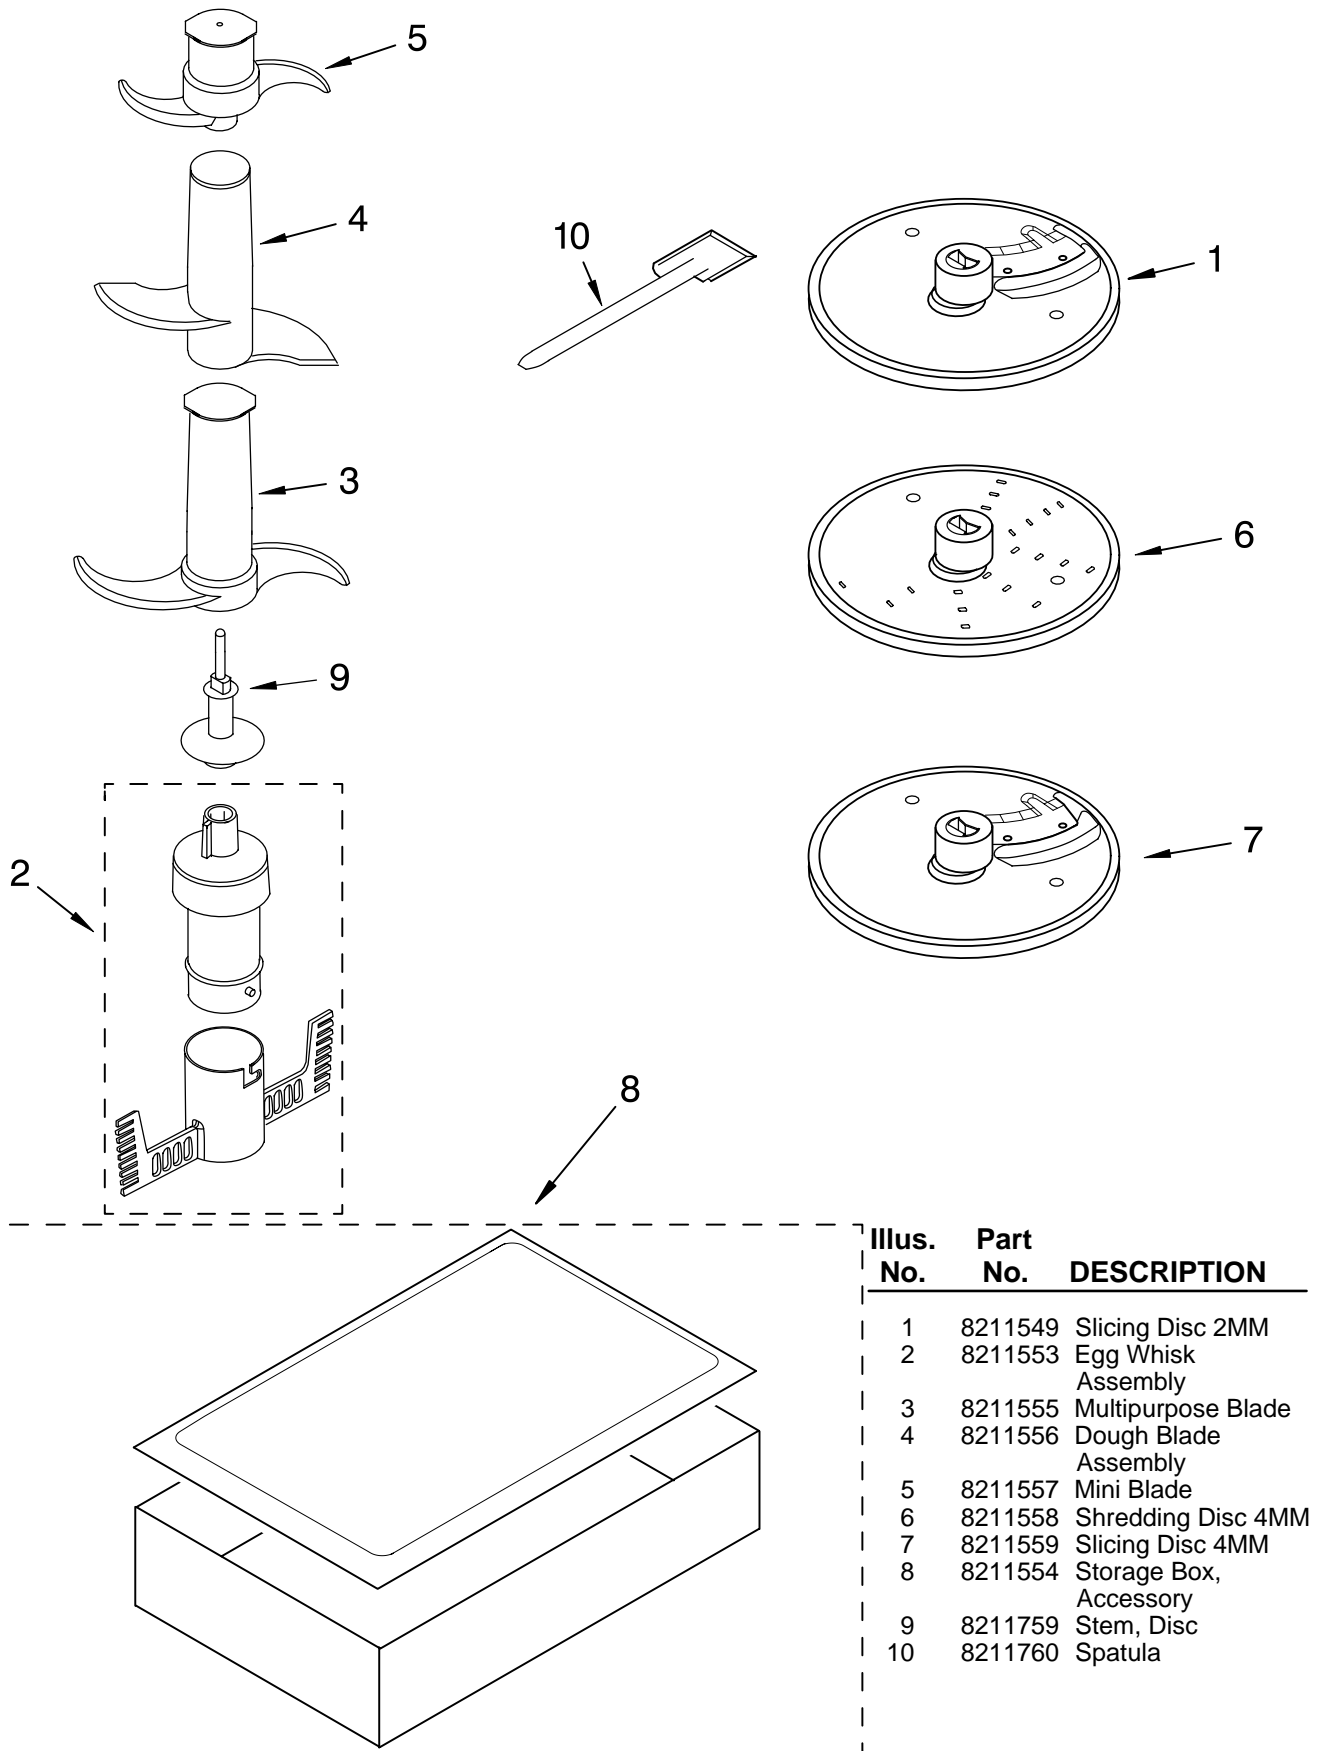

FOR ORDERING INFORMATION REFER TO PARTS PRICE LIST

MOTOR AND HOUSING PARTS TOP VIEW

For Model: KPFP850__0, 4KPFP850__0

Illus. No.	Part No.	DESCRIPTION
1	8211600	Screw
2	8211584	Sleeve, Motor Shaft
3	8211585	Cover, Screw
4	8211586	Screw
5	8211587	Housing, Motor Pearl Metallic
6	W10193428	Onyx Black Nut, Self-Locking
7	8211588	Guard, Vent
8	8211589	Vent
9	8211590	Motor And Bracket
10	8211591	Grommet, Motor
11	8211592	Base, Housing
12	8211593	Foot, Pedestal
13	8211594	Bezel, Control
14	8211595	Lens, Power Indicator
15	8211596	Overlay
16	8211597	Nameplate
17	8211598	Clamp, Cable
18	8212390	Cord, Power

FOR ORDERING INFORMATION REFER TO PARTS PRICE LIST

MOTOR AND HOUSING PARTS BOTTOM VIEW

For Model: KPFP850__0, 4KPFP850__0

Illus. No.	Part No.	DESCRIPTION
1	8211601	Clamp, Cable
2	8211738	Lamp, Neon
4	8211604	Screw
5	8211605	Terminal Block
6	8211606	Shield
7	8211607	Clip, Capacitor
8	8211608	Capacitor
9	8211609	Screw
10	8211610	Clamp, Cable
11	8211612	Seal, Shaft
13	8211717	Screw
14	8211718	Relay & Switch Panel Assembly
15	8211719	Screw
16	8211720	Screw
17	8211721	Insulation, Housing Upper
18	8211722	Lever, Switch
19	8211723	Switch, Micro
20	8211724	Spring, Torson
21	8211725	Insulation, Housing Lower

FOR ORDERING INFORMATION REFER TO PARTS PRICE LIST

ATTACHMENT PARTS AND ACCESSORIES

For Model: KPFP850__0, 4KPFP850__0

Illus. No.	Part No.	DESCRIPTION
1	8211549	Slicing Disc 2MM
2	8211553	Egg Whisk Assembly
3	8211555	Multipurpose Blade
4	8211556	Dough Blade Assembly
5	8211557	Mini Blade
6	8211558	Shredding Disc 4MM
7	8211559	Slicing Disc 4MM
8	8211554	Storage Box, Accessory
9	8211759	Stem, Disc
10	8211760	Spatula