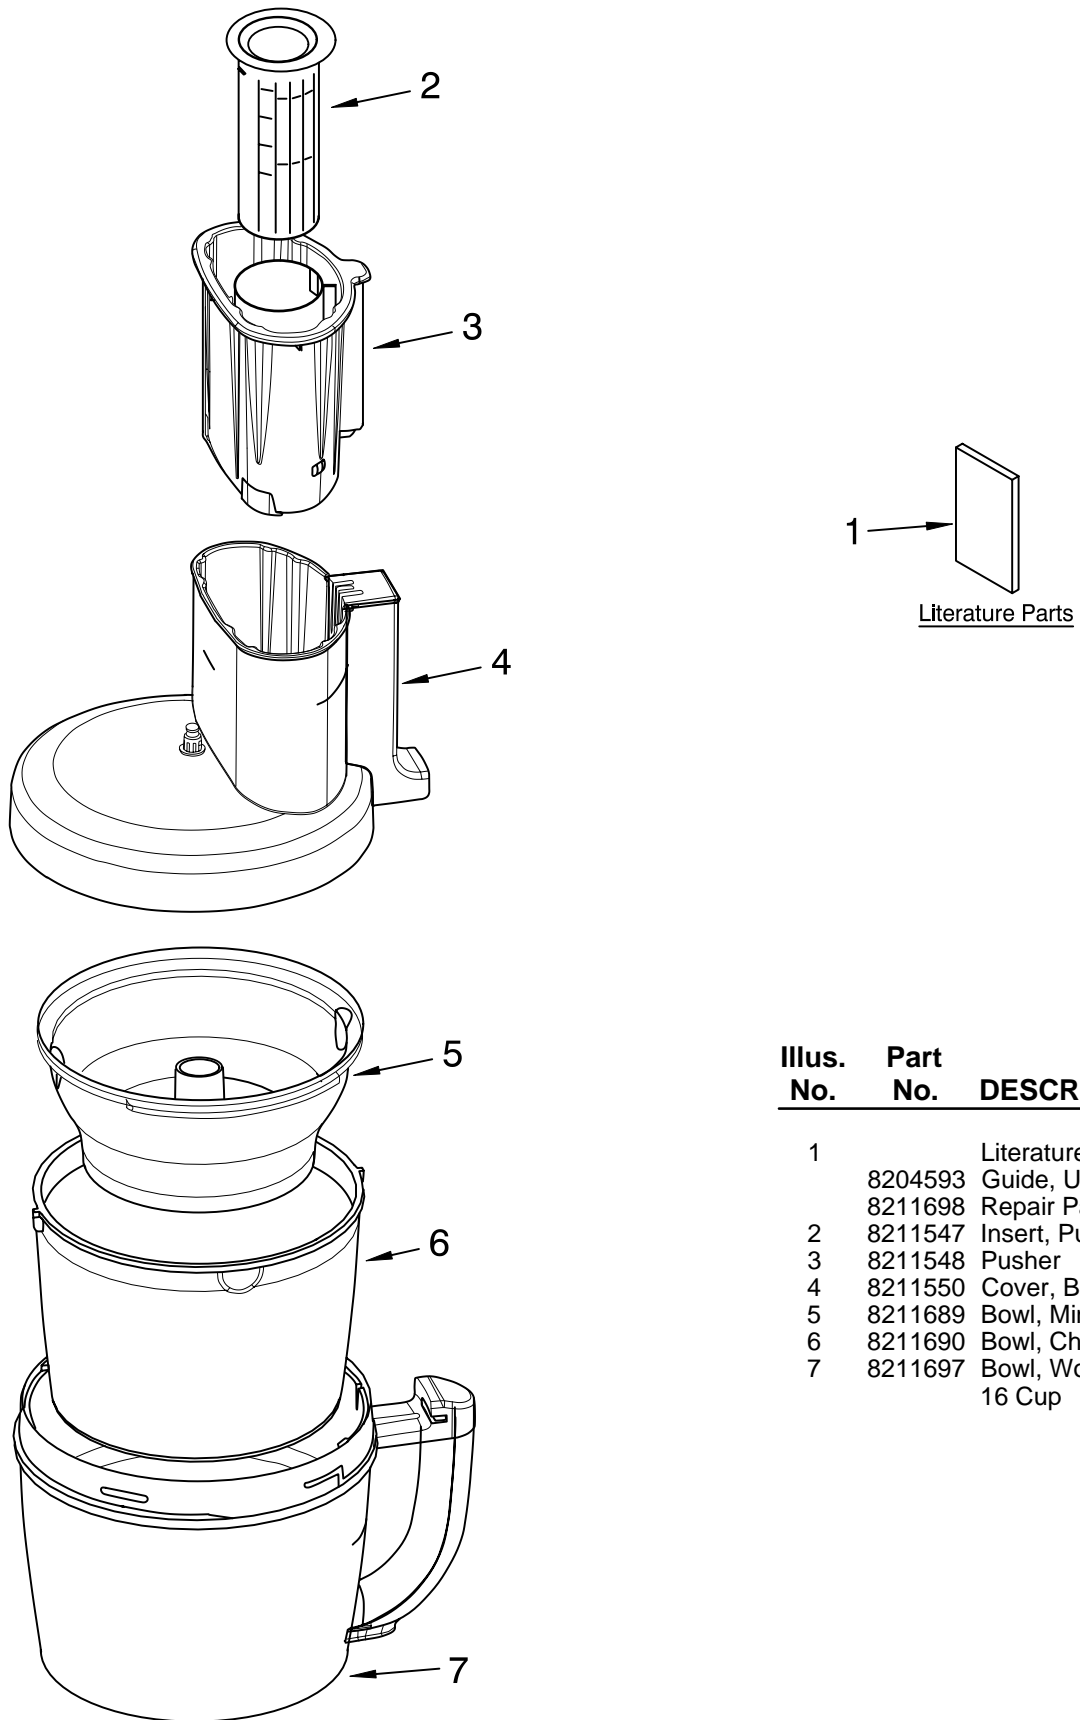

BOWL ASSEMBLY PARTS For Model: KPFP850_0, 4KPFP850_0

[Find Your KITCHENAID Small Appliance Parts - Select From 538 Models](#)

----- Manual continues below -----

PARTS LIST

for

KitchenAid®

PROLINE FOOD PROCESSOR 16-CUP

MODELS:

**KPFP850PM0 (Pearl Metallic)
KPFP850OB0 (Onyx Black)
4KPFP850PM0 (Pearl Metallic)**

**FOR CUSTOMER SATISFACTION ALWAYS USE
FACTORY SPECIFICATION PARTS**

BOWL ASSEMBLY PARTS

For Model: KPFP850__0, 4KPFP850__0

Illus. No.	Part No.	DESCRIPTION
1		Literature Parts
	8204593	Guide, Use & Care
	8211698	Repair Parts List
2	8211547	Insert, Pusher
3	8211548	Pusher
4	8211550	Cover, Bowl Asm
5	8211689	Bowl, Mini
6	8211690	Bowl, Chefs
7	8211697	Bowl, Work 16 Cup

FOR ORDERING INFORMATION REFER TO PARTS PRICE LIST

MOTOR AND HOUSING PARTS TOP VIEW

For Model: KPFP850__0, 4KPFP850__0

Illus. No.	Part No.	DESCRIPTION
1	8211600	Screw
2	8211584	Sleeve, Motor Shaft
3	8211585	Cover, Screw
4	8211586	Screw
5	8211587	Housing, Motor Pearl Metallic
6	W10193428	Onyx Black Nut, Self-Locking
7	8211588	Guard, Vent
8	8211589	Vent
9	8211590	Motor And Bracket
10	8211591	Grommet, Motor
11	8211592	Base, Housing
12	8211593	Foot, Pedestal
13	8211594	Bezel, Control
14	8211595	Lens, Power Indicator
15	8211596	Overlay
16	8211597	Nameplate
17	8211598	Clamp, Cable
18	8212390	Cord, Power