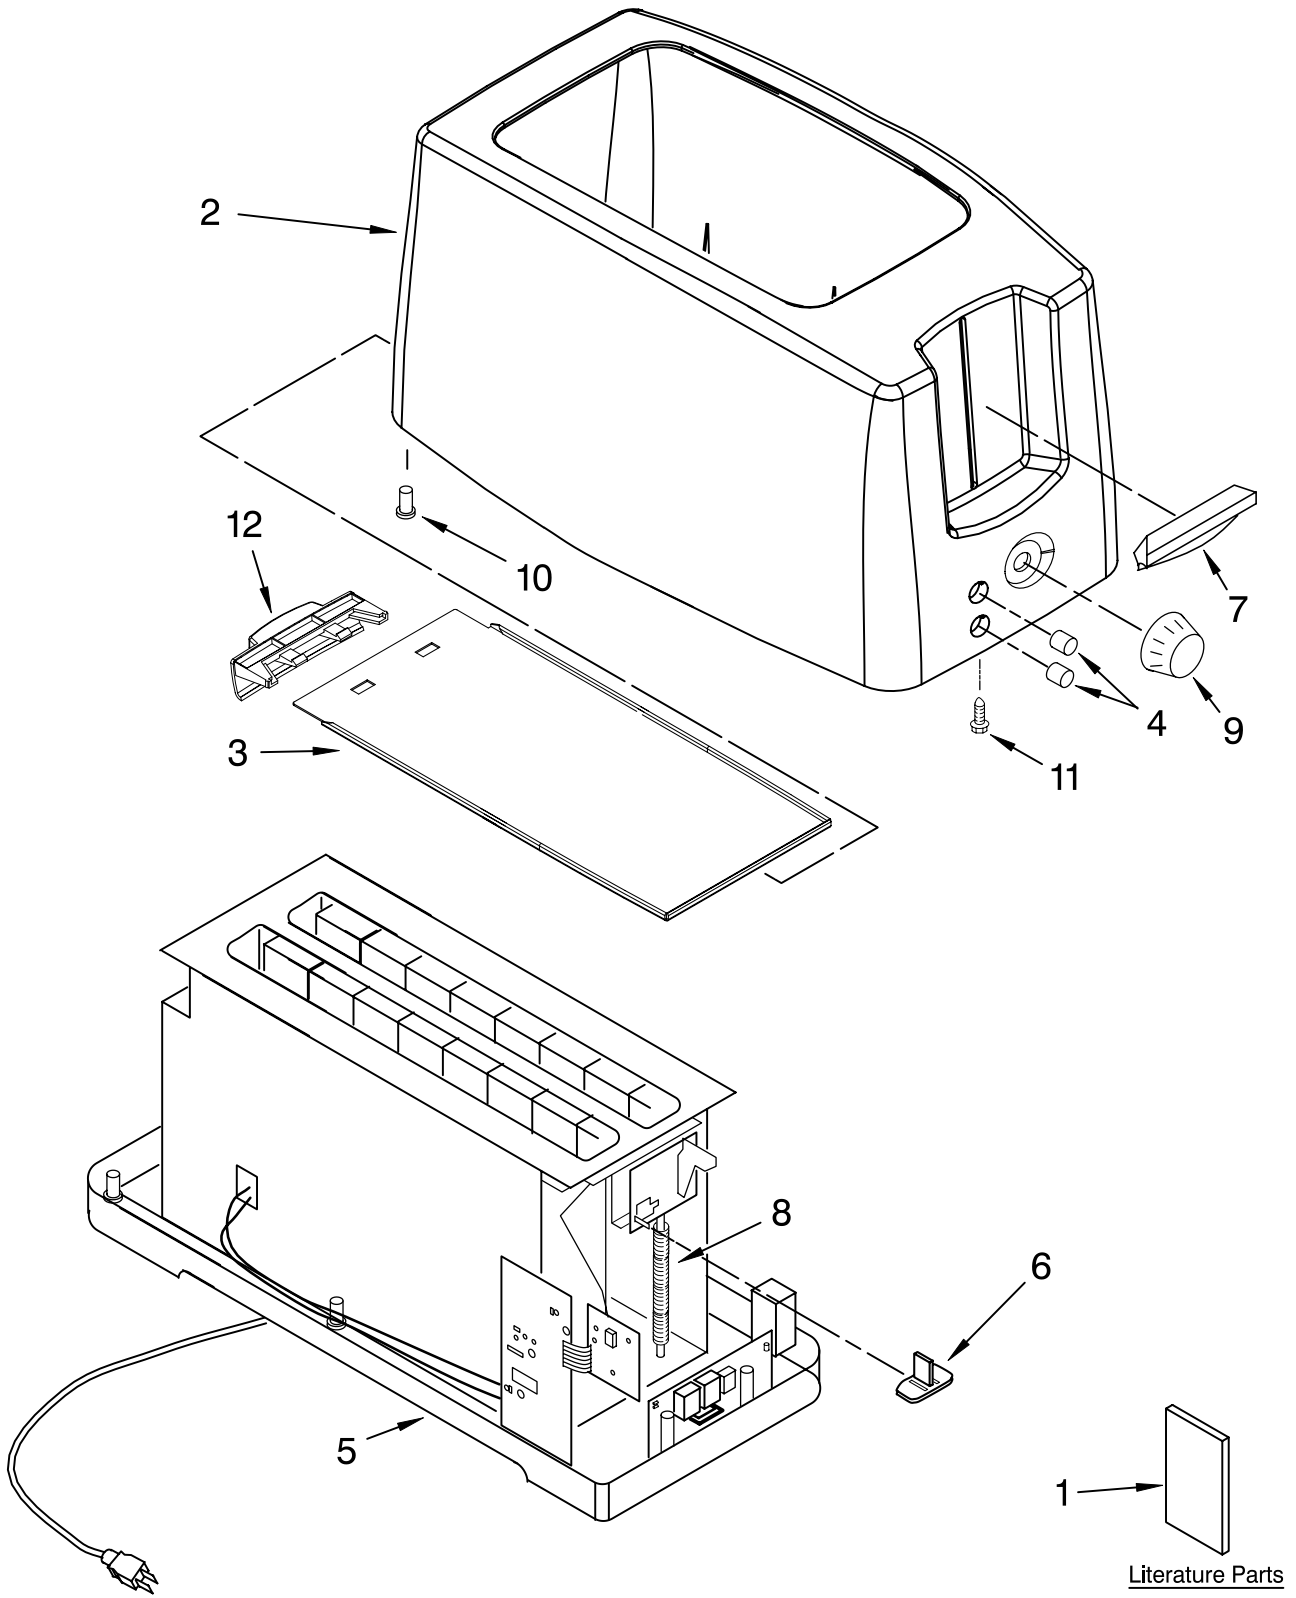

HOUSING PARTS

For Models: KTT340__0, 4KTT340__0

FOR ORDERING INFORMATION REFER TO PARTS PRICE LIST