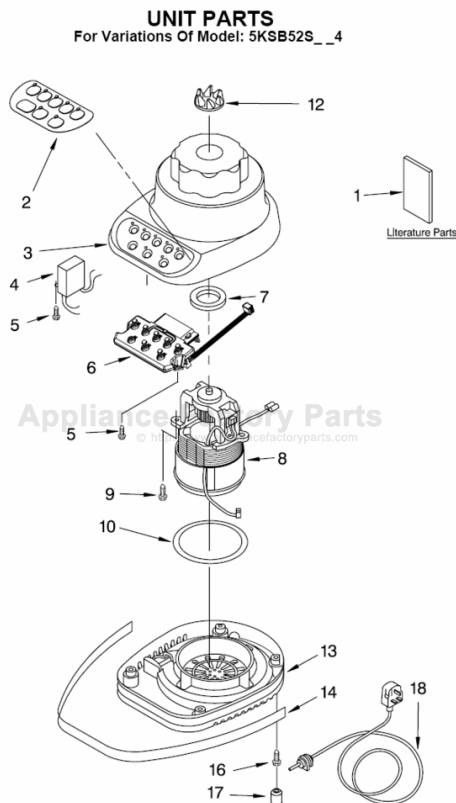

KITCHENAID 5KSB52SWH4 Owner's Manual

[Shop genuine replacement parts for KITCHENAID
5KSB52SWH4](#)

[Find Your KITCHENAID Small Appliance Parts - Select From 538 Models](#)

----- Manual continues below -----

PARTS LIST

for

KitchenAid®

5-SPEED BLENDER

MODELS:

5KSB52SWH4 (White)
5KSB52SOB4 (Onyx Black)
5KSB52SER4 (Empire Red)
5KSB52SBU4 (Cobalt Blue)
5KSB52SGR4 (Imperial Grey)

FOR CUSTOMER SATISFACTION ALWAYS USE
FACTORY SPECIFICATION PARTS

UNIT PARTS

For Variations Of Model: 5KSB52S__4

FOR ORDERING INFORMATION REFER TO PARTS PRICE LIST

UNIT PARTS

For Variations Of Model: 5KSB52S__4

Illus. No.	Part No.	DESCRIPTION
1		Literature Parts
	9709310	Use & Care Guide
	8212002	Repair Parts List
2	9704296	Overlay, Switch
3		Housing, Upper
	9706989	White
	9706993	Onyx Black
	9706995	Empire Red
	9706991	Cobalt Blue
	9706996	Imperial Grey
4	9704299	EMI Filter
5	303921	Screw
6	9706613	Board, Control
7	3184398	Seal, Motor
8	9706760	Motor
9	3400062	Screw
10	9701904	O-Ring
12	9704230	Coupling, Drive
13		Base
	9706718	White
	9706722	Onyx Black
	9706724	Empire Red
	9706720	Cobalt Blue
14	9704295	Band, Trim
16	3184608	Screw
17	115792	Foot, Rubber
18		Power Cord
	9707863	Black
	9706718	White

FOR ORDERING INFORMATION REFER TO PARTS PRICE LIST

ATTACHMENT PARTS

For Variations Of Model: 5KSB52S__4

Illus. No.	Part No.	DESCRIPTION
1	9707909	Lid And Cap White
	9707911	Onyx Black
	9707912	Empire Red
	9707913	Cobalt Blue
2		Jar
	9704200	Clear Glass
3	9707580	Dome & Blade Assy
4	9704204	Seal, Insert
5		Collar
	9704251	White
	9704253	Onyx Black
	9704254	Empire Red
	9704255	Cobalt Blue
6		Upper Assembly, Complete
	9707581	White
	9707587	Onyx Black
	9707583	Empire Red
	9707584	Cobalt Blue