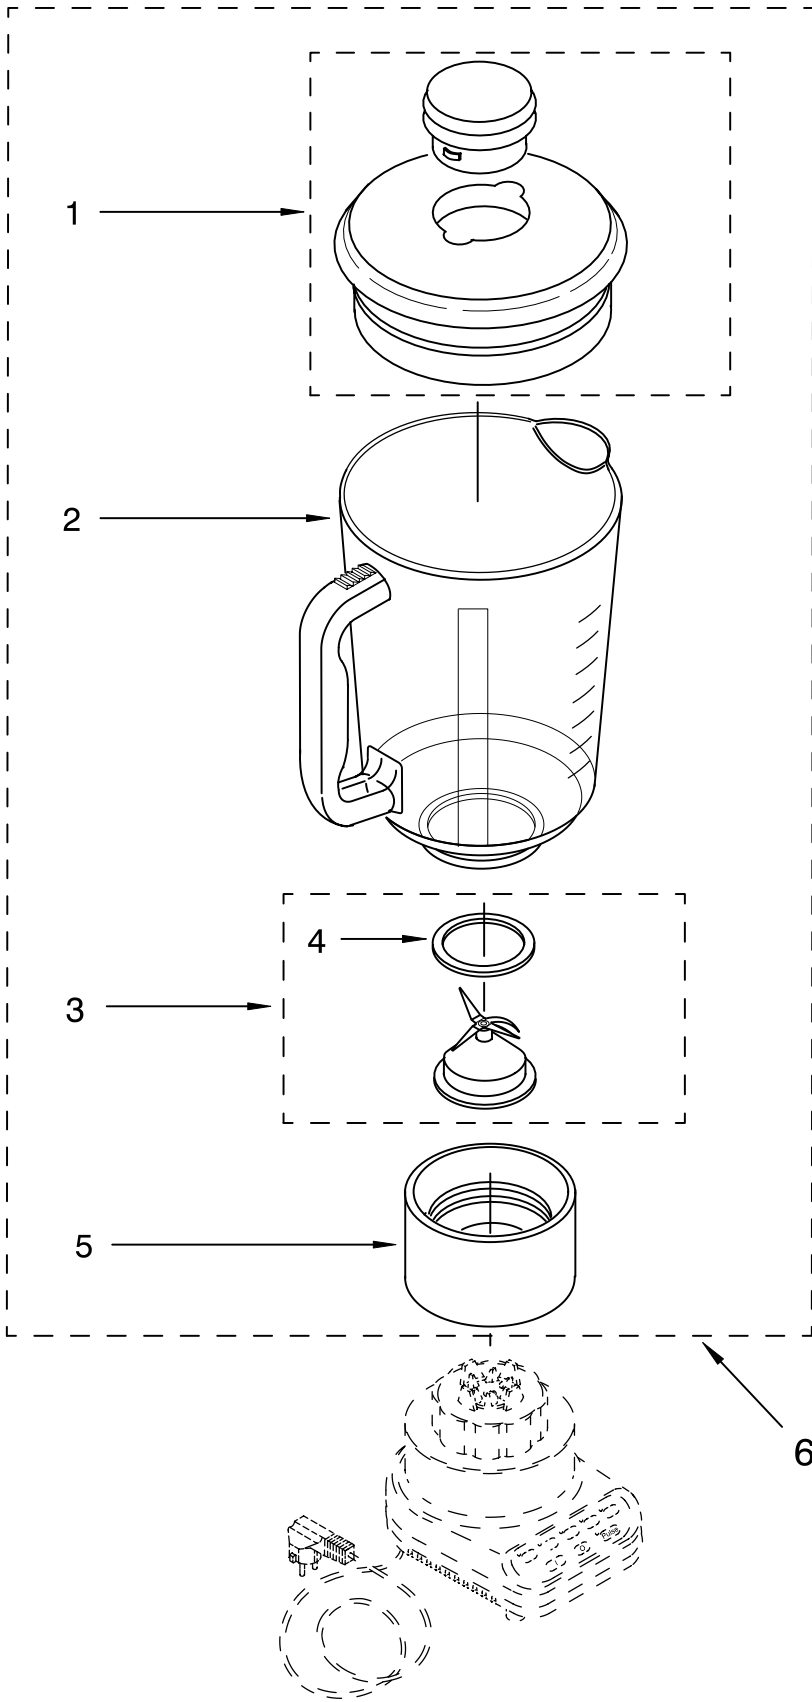

KITCHENAID 5KSB52SWH4 Owner's Manual

[Shop genuine replacement parts for KITCHENAID
5KSB52SWH4](#)

[Find Your KITCHENAID Small Appliance Parts - Select From 538 Models](#)

----- Manual continues below -----

PARTS LIST

for

KitchenAid®

5-SPEED BLENDER

MODELS:

5KSB52SWH4 (White)
5KSB52SOB4 (Onyx Black)
5KSB52SER4 (Empire Red)
5KSB52SBU4 (Cobalt Blue)
5KSB52SGR4 (Imperial Grey)

FOR CUSTOMER SATISFACTION ALWAYS USE
FACTORY SPECIFICATION PARTS

UNIT PARTS

For Variations Of Model: 5KSB52S__4

FOR ORDERING INFORMATION REFER TO PARTS PRICE LIST

UNIT PARTS

For Variations Of Model: 5KSB52S__4

Illus. No.	Part No.	DESCRIPTION
1		Literature Parts
	9709310	Use & Care Guide
	8212002	Repair Parts List
2	9704296	Overlay, Switch
3		Housing, Upper
	9706989	White
	9706993	Onyx Black
	9706995	Empire Red
	9706991	Cobalt Blue
	9706996	Imperial Grey
4	9704299	EMI Filter
5	303921	Screw
6	9706613	Board, Control
7	3184398	Seal, Motor
8	9706760	Motor
9	3400062	Screw
10	9701904	O-Ring
12	9704230	Coupling, Drive
13		Base
	9706718	White
	9706722	Onyx Black
	9706724	Empire Red
	9706720	Cobalt Blue
14	9704295	Band, Trim
16	3184608	Screw
17	115792	Foot, Rubber
18		Power Cord
	9707863	Black
	9706718	White

FOR ORDERING INFORMATION REFER TO PARTS PRICE LIST

ATTACHMENT PARTS

For Variations Of Model: 5KSB52S__4

Illus. No.	Part No.	DESCRIPTION
1	9707909	Lid And Cap White
	9707911	Onyx Black
	9707912	Empire Red
	9707913	Cobalt Blue
2		Jar
	9704200	Clear Glass
3	9707580	Dome & Blade Assy
4	9704204	Seal, Insert
5		Collar
	9704251	White
	9704253	Onyx Black
	9704254	Empire Red
	9704255	Cobalt Blue
6		Upper Assembly, Complete
	9707581	White
	9707587	Onyx Black
	9707583	Empire Red
	9707584	Cobalt Blue