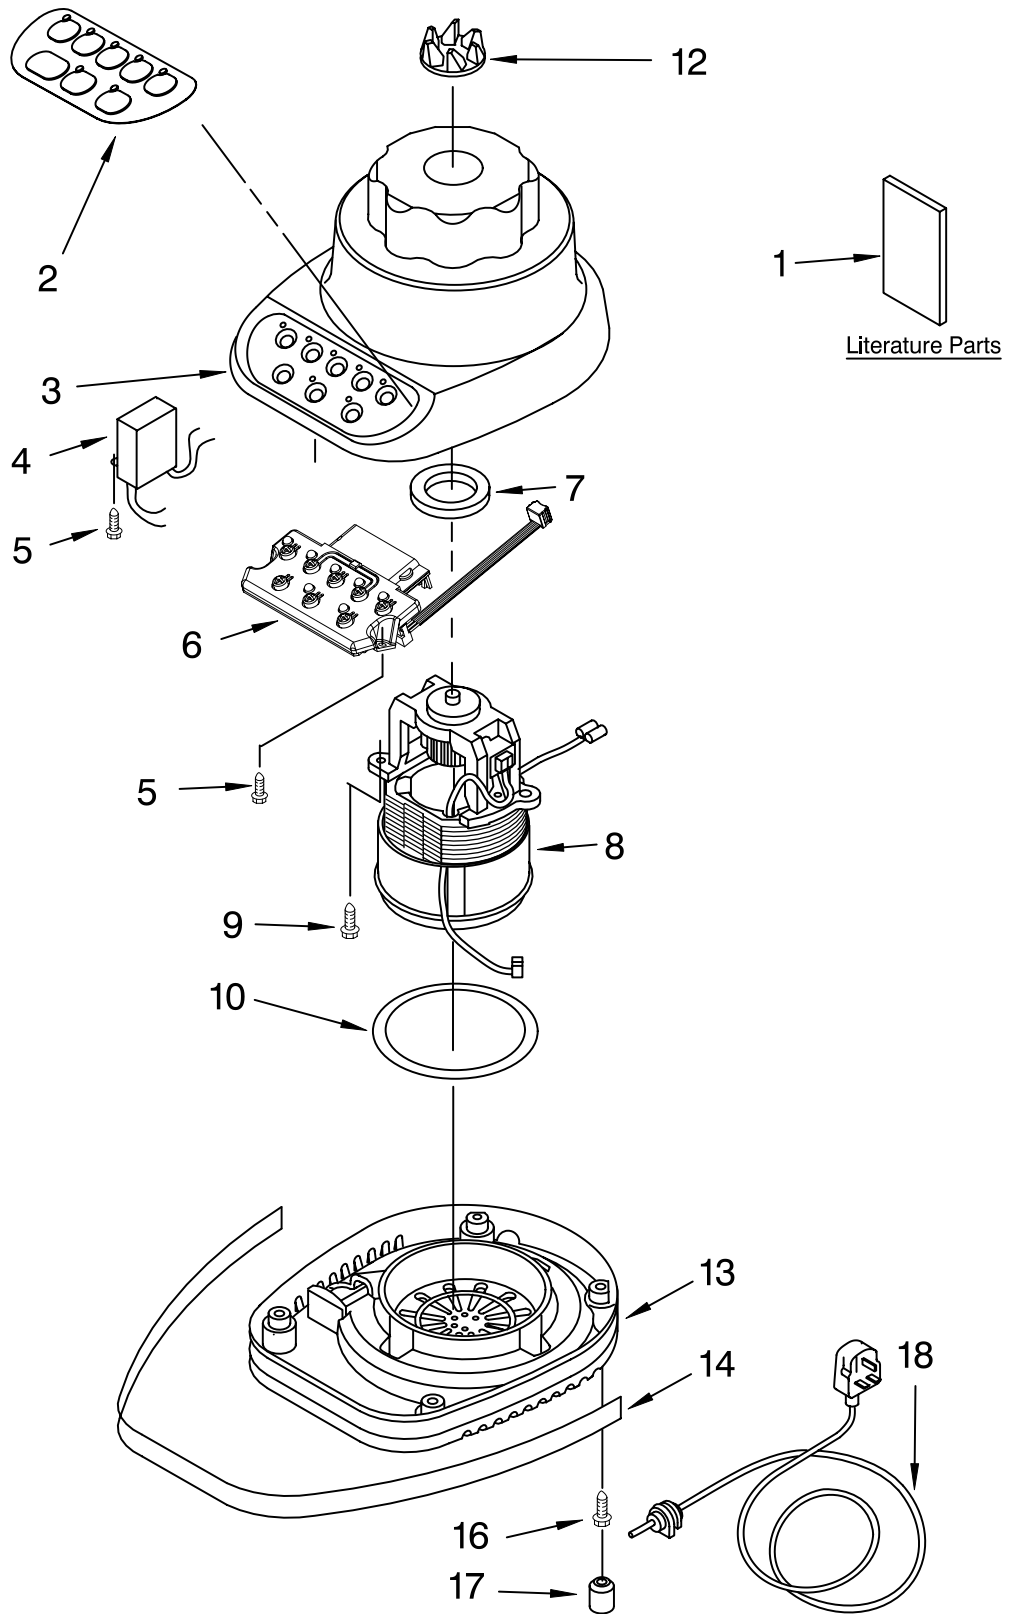

KITCHENAID 5KSB52SWH4 Owner's Manual

[Shop genuine replacement parts for KITCHENAID
5KSB52SWH4](#)

[Find Your KITCHENAID Small Appliance Parts - Select From 538 Models](#)

----- Manual continues below -----

PARTS LIST

for

KitchenAid®

5-SPEED BLENDER

MODELS:

5KSB52SWH4 (White)
5KSB52SOB4 (Onyx Black)
5KSB52SER4 (Empire Red)
5KSB52SBU4 (Cobalt Blue)
5KSB52SGR4 (Imperial Grey)

FOR CUSTOMER SATISFACTION ALWAYS USE
FACTORY SPECIFICATION PARTS

UNIT PARTS

For Variations Of Model: 5KSB52S__4

FOR ORDERING INFORMATION REFER TO PARTS PRICE LIST

UNIT PARTS

For Variations Of Model: 5KSB52S__4

Illus. No.	Part No.	DESCRIPTION
1		Literature Parts
	9709310	Use & Care Guide
	8212002	Repair Parts List
2	9704296	Overlay, Switch
3		Housing, Upper
	9706989	White
	9706993	Onyx Black
	9706995	Empire Red
	9706991	Cobalt Blue
	9706996	Imperial Grey
4	9704299	EMI Filter
5	303921	Screw
6	9706613	Board, Control
7	3184398	Seal, Motor
8	9706760	Motor
9	3400062	Screw
10	9701904	O-Ring
12	9704230	Coupling, Drive
13		Base
	9706718	White
	9706722	Onyx Black
	9706724	Empire Red
	9706720	Cobalt Blue
14	9704295	Band, Trim
16	3184608	Screw
17	115792	Foot, Rubber
18		Power Cord
	9707863	Black
	9706718	White

FOR ORDERING INFORMATION REFER TO PARTS PRICE LIST

ATTACHMENT PARTS

For Variations Of Model: 5KSB52S__4

Illus. No.	Part No.	DESCRIPTION
1	9707909	Lid And Cap White
	9707911	Onyx Black
	9707912	Empire Red
	9707913	Cobalt Blue
2		Jar
	9704200	Clear Glass
3	9707580	Dome & Blade Assy
4	9704204	Seal, Insert
5		Collar
	9704251	White
	9704253	Onyx Black
	9704254	Empire Red
	9704255	Cobalt Blue
6		Upper Assembly, Complete
	9707581	White
	9707587	Onyx Black
	9707583	Empire Red
	9707584	Cobalt Blue