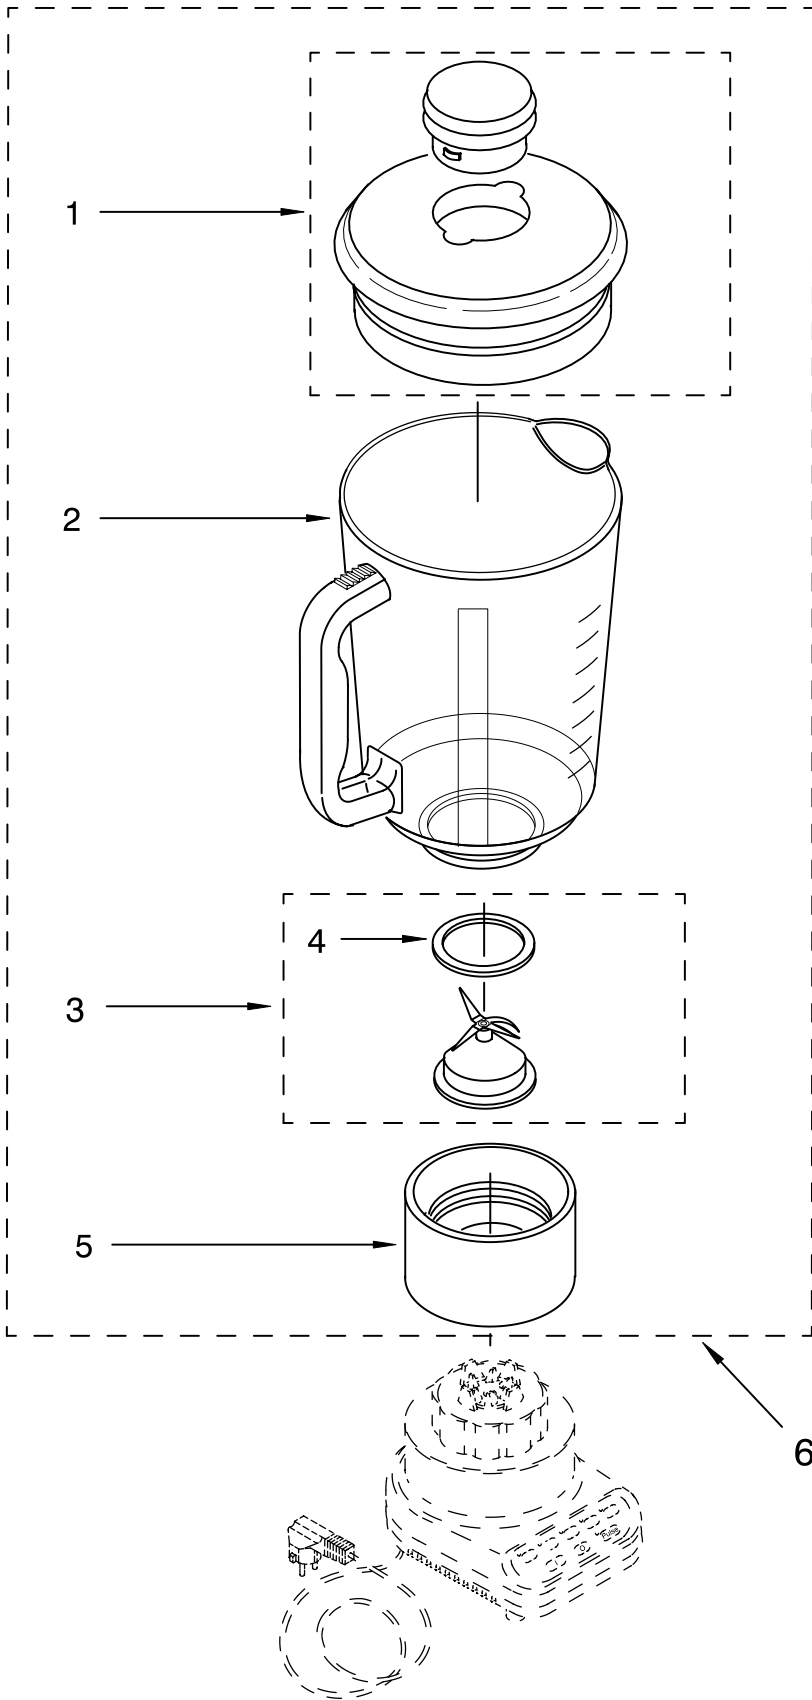

----- Manual continues below -----

PARTS LIST

for

KitchenAid®

5-SPEED BLENDER

MODELS:

5KSB52SWH4 (White)
5KSB52SOB4 (Onyx Black)
5KSB52SER4 (Empire Red)
5KSB52SBU4 (Cobalt Blue)
5KSB52SGR4 (Imperial Grey)

FOR CUSTOMER SATISFACTION ALWAYS USE
FACTORY SPECIFICATION PARTS

UNIT PARTS

For Variations Of Model: 5KSB52S__4

FOR ORDERING INFORMATION REFER TO PARTS PRICE LIST

UNIT PARTS

For Variations Of Model: 5KSB52S__4

Illus. No.	Part No.	DESCRIPTION
1		Literature Parts
	9709310	Use & Care Guide
	8212002	Repair Parts List
2	9704296	Overlay, Switch
3		Housing, Upper
	9706989	White
	9706993	Onyx Black
	9706995	Empire Red
	9706991	Cobalt Blue
	9706996	Imperial Grey
4	9704299	EMI Filter
5	303921	Screw
6	9706613	Board, Control
7	3184398	Seal, Motor
8	9706760	Motor
9	3400062	Screw
10	9701904	O-Ring
12	9704230	Coupling, Drive
13		Base
	9706718	White
	9706722	Onyx Black
	9706724	Empire Red
	9706720	Cobalt Blue
14	9704295	Band, Trim
16	3184608	Screw
17	115792	Foot, Rubber
18		Power Cord
	9707863	Black
	9706718	White

FOR ORDERING INFORMATION REFER TO PARTS PRICE LIST

ATTACHMENT PARTS

For Variations Of Model: 5KSB52S__4

Illus. No.	Part No.	DESCRIPTION
1	9707909	Lid And Cap White
	9707911	Onyx Black
	9707912	Empire Red
	9707913	Cobalt Blue
2		Jar
3	9704200	Clear Glass
4	9707580	Dome & Blade Assy
	9704204	Seal, Insert
5		Collar
	9704251	White
6	9704253	Onyx Black
	9704254	Empire Red
	9704255	Cobalt Blue
		Upper Assembly, Complete
	9707581	White
	9707587	Onyx Black
9707583	Empire Red	
9707584	Cobalt Blue	