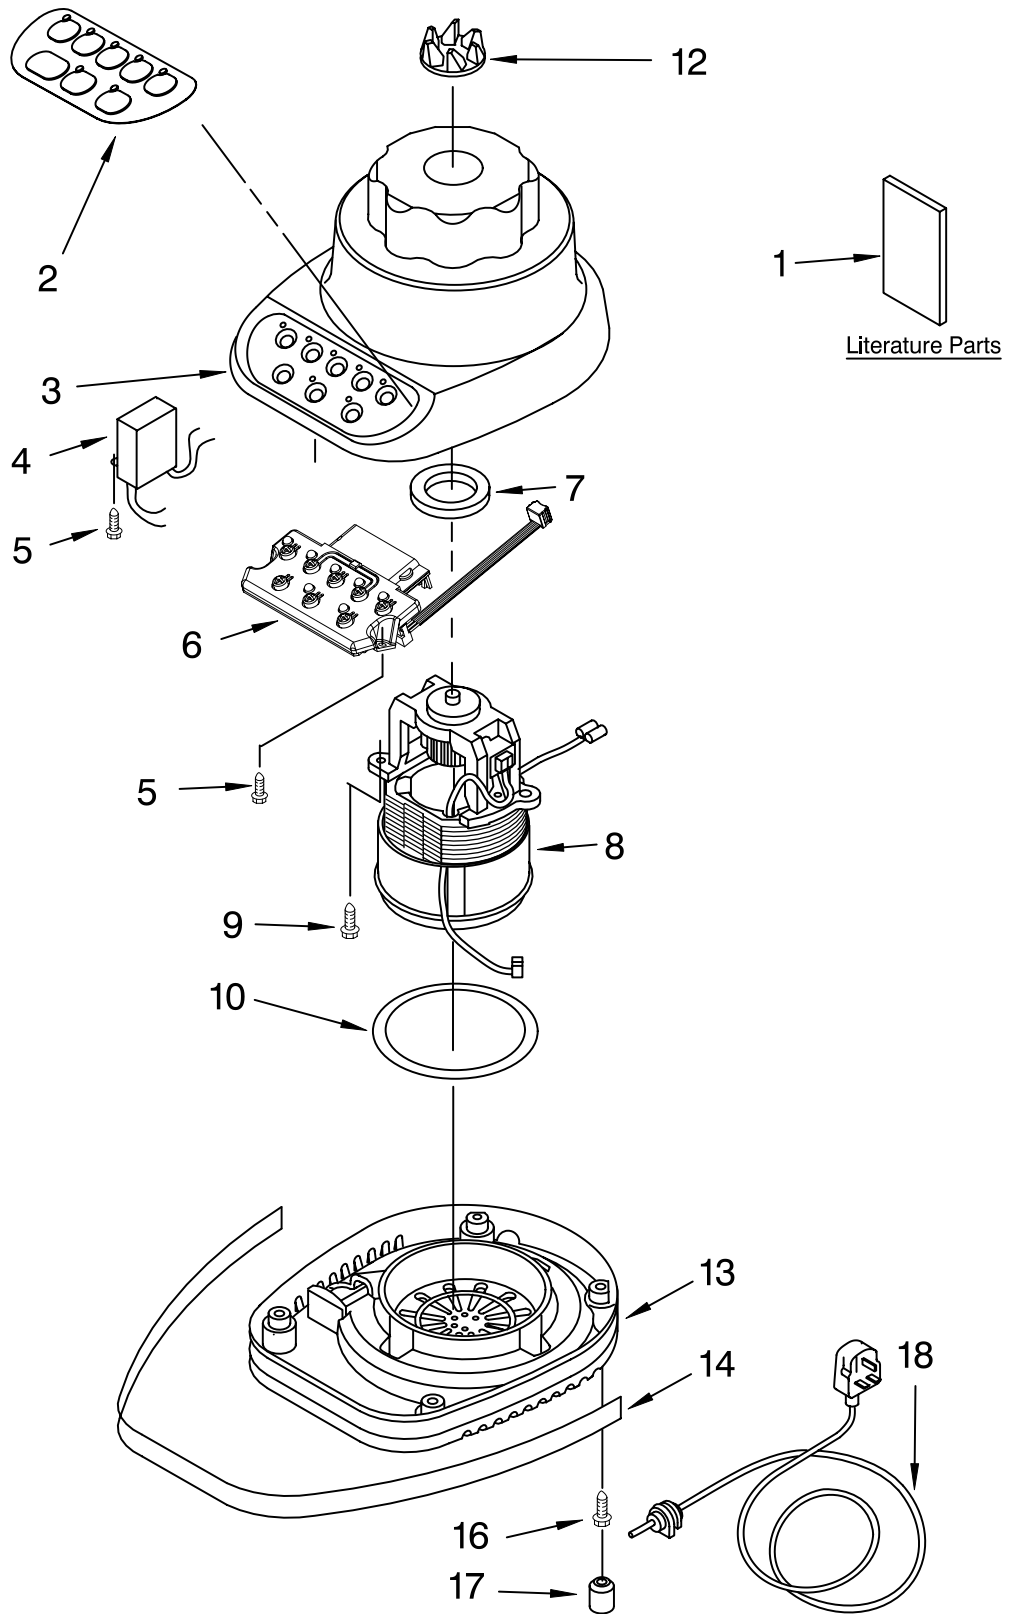

----- Manual continues below -----

PARTS LIST

for

KitchenAid®

5-SPEED BLENDER

MODELS:

5KSB52SWH4 (White)
5KSB52SOB4 (Onyx Black)
5KSB52SER4 (Empire Red)
5KSB52SBU4 (Cobalt Blue)
5KSB52SGR4 (Imperial Grey)

FOR CUSTOMER SATISFACTION ALWAYS USE
FACTORY SPECIFICATION PARTS

UNIT PARTS

For Variations Of Model: 5KSB52S__4

FOR ORDERING INFORMATION REFER TO PARTS PRICE LIST

UNIT PARTS

For Variations Of Model: 5KSB52S__4

Illus. No.	Part No.	DESCRIPTION
1		Literature Parts
	9709310	Use & Care Guide
	8212002	Repair Parts List
2	9704296	Overlay, Switch
3		Housing, Upper
	9706989	White
	9706993	Onyx Black
	9706995	Empire Red
	9706991	Cobalt Blue
	9706996	Imperial Grey
4	9704299	EMI Filter
5	303921	Screw
6	9706613	Board, Control
7	3184398	Seal, Motor
8	9706760	Motor
9	3400062	Screw
10	9701904	O-Ring
12	9704230	Coupling, Drive
13		Base
	9706718	White
	9706722	Onyx Black
	9706724	Empire Red
	9706720	Cobalt Blue
14	9704295	Band, Trim
16	3184608	Screw
17	115792	Foot, Rubber
18		Power Cord
	9707863	Black
	9706718	White

FOR ORDERING INFORMATION REFER TO PARTS PRICE LIST

ATTACHMENT PARTS

For Variations Of Model: 5KSB52S__4

Illus. No.	Part No.	DESCRIPTION
1	9707909	Lid And Cap White
	9707911	Onyx Black
	9707912	Empire Red
	9707913	Cobalt Blue
2		Jar
3	9704200	Clear Glass
4	9707580	Dome & Blade Assy
	9704204	Seal, Insert
5		Collar
	9704251	White
6	9704253	Onyx Black
	9704254	Empire Red
	9704255	Cobalt Blue
		Upper Assembly, Complete
	9707581	White
	9707587	Onyx Black
9707583	Empire Red	
9707584	Cobalt Blue	