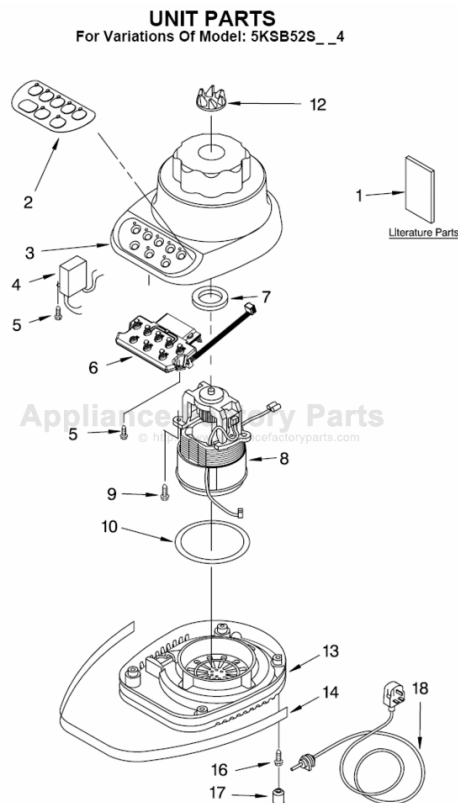

This Owner's Manual is provided and hosted by [Appliance Factory Parts](#).

KITCHENAID 5KSB52SOB4 Owner's Manual

[Shop genuine replacement parts for KITCHENAID
5KSB52SOB4](#)

[Find Your KITCHENAID Small Appliance Parts - Select From 538 Models](#)

----- Manual continues below -----

PARTS LIST

for

KitchenAid®

5-SPEED BLENDER

MODELS:

5KSB52SWH4 (White)
5KSB52SOB4 (Onyx Black)
5KSB52SER4 (Empire Red)
5KSB52SBU4 (Cobalt Blue)
5KSB52SGR4 (Imperial Grey)

FOR CUSTOMER SATISFACTION ALWAYS USE
FACTORY SPECIFICATION PARTS

UNIT PARTS

For Variations Of Model: 5KSB52S__4

FOR ORDERING INFORMATION REFER TO PARTS PRICE LIST

UNIT PARTS

For Variations Of Model: 5KSB52S__4

Illus. No.	Part No.	DESCRIPTION
1		Literature Parts
	9709310	Use & Care Guide
	8212002	Repair Parts List
2	9704296	Overlay, Switch
3		Housing, Upper
	9706989	White
	9706993	Onyx Black
	9706995	Empire Red
	9706991	Cobalt Blue
	9706996	Imperial Grey
4	9704299	EMI Filter
5	303921	Screw
6	9706613	Board, Control
7	3184398	Seal, Motor
8	9706760	Motor
9	3400062	Screw
10	9701904	O-Ring
12	9704230	Coupling, Drive
13		Base
	9706718	White
	9706722	Onyx Black
	9706724	Empire Red
	9706720	Cobalt Blue
14	9704295	Band, Trim
16	3184608	Screw
17	115792	Foot, Rubber
18		Power Cord
	9707863	Black
	9706718	White

FOR ORDERING INFORMATION REFER TO PARTS PRICE LIST

ATTACHMENT PARTS

For Variations Of Model: 5KSB52S__4

Illus. No.	Part No.	DESCRIPTION
1	9707909	Lid And Cap White
	9707911	Onyx Black
	9707912	Empire Red
	9707913	Cobalt Blue
2		Jar
3	9704200	Clear Glass
4	9707580	Dome & Blade Assy
	9704204	Seal, Insert
5		Collar
	9704251	White
6	9704253	Onyx Black
	9704254	Empire Red
	9704255	Cobalt Blue
		Upper Assembly, Complete
	9707581	White
	9707587	Onyx Black
9707583	Empire Red	
9707584	Cobalt Blue	