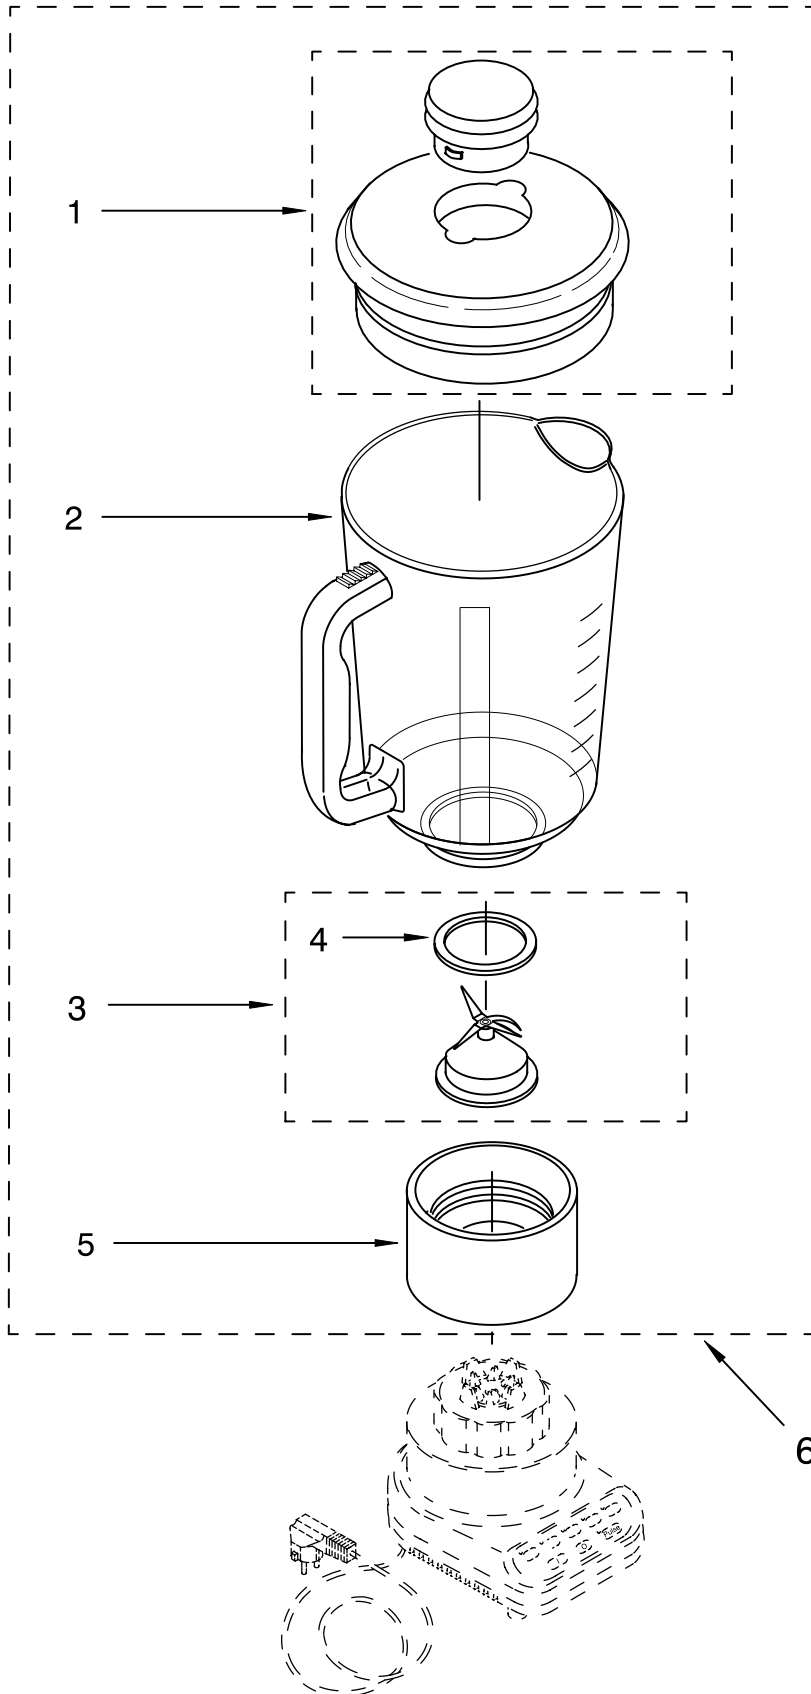

# UNIT PARTS

For Variations Of Model: 5KSB52S\_\_4

FOR ORDERING INFORMATION REFER TO PARTS PRICE LIST

# UNIT PARTS

For Variations Of Model: 5KSB52S\_\_4

Illus. No.	Part No.	DESCRIPTION
1		Literature Parts
	9709310	Use & Care Guide
	8212002	Repair Parts List
2	9704296	Overlay, Switch
3		Housing, Upper
	9706989	White
	9706993	Onyx Black
	9706995	Empire Red
	9706991	Cobalt Blue
	9706996	Imperial Grey
4	9704299	EMI Filter
5	303921	Screw
6	9706613	Board, Control
7	3184398	Seal, Motor
8	9706760	Motor
9	3400062	Screw
10	9701904	O-Ring
12	9704230	Coupling, Drive
13		Base
	9706718	White
	9706722	Onyx Black
	9706724	Empire Red
	9706720	Cobalt Blue
14	9704295	Band, Trim
16	3184608	Screw
17	115792	Foot, Rubber
18		Power Cord
	9707863	Black
	9706718	White

# ATTACHMENT PARTS

For Variations Of Model: 5KSB52S\_\_4

Illus. No.	Part No.	DESCRIPTION
1	9707909	Lid And Cap White
	9707911	Onyx Black
	9707912	Empire Red
	9707913	Cobalt Blue
2	9704200	Jar Clear Glass
	9707580	Dome & Blade Assy Onyx Black
	9704204	Seal, Insert Empire Red
	9704251	Collar Cobalt Blue
6	9704253	White
	9704254	Onyx Black
	9704255	Empire Red
	9707581	Cobalt Blue
	9707584	Upper Assembly, Complete