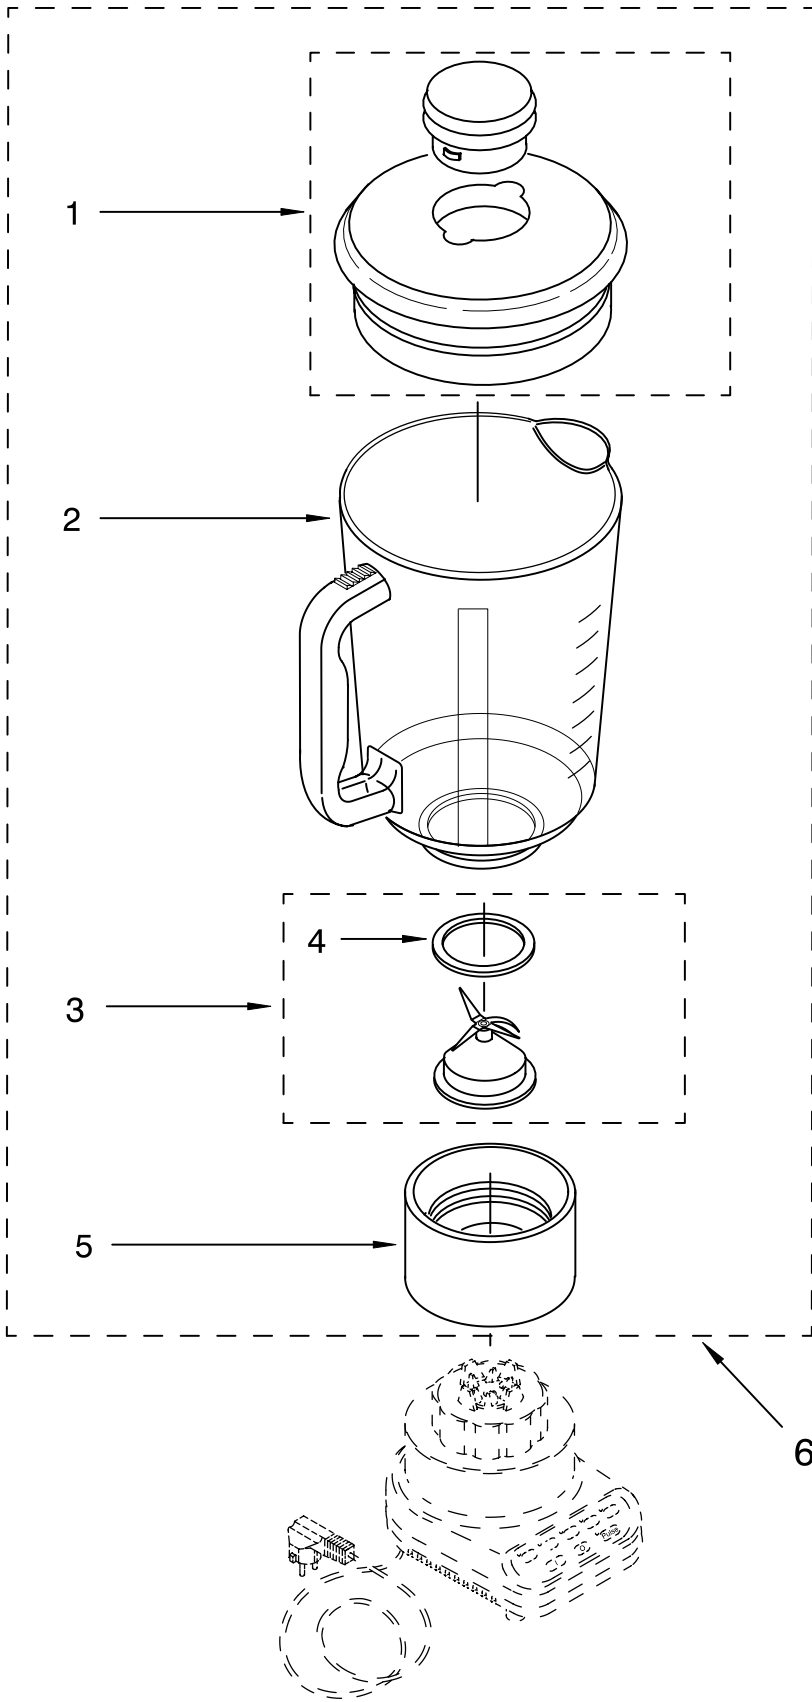

----- Manual continues below -----

PARTS LIST

for

KitchenAid®

5-SPEED BLENDER

MODELS:

5KSB52SWH4 (White)
5KSB52SOB4 (Onyx Black)
5KSB52SER4 (Empire Red)
5KSB52SBU4 (Cobalt Blue)
5KSB52SGR4 (Imperial Grey)

FOR CUSTOMER SATISFACTION ALWAYS USE
FACTORY SPECIFICATION PARTS

UNIT PARTS

For Variations Of Model: 5KSB52S__4

FOR ORDERING INFORMATION REFER TO PARTS PRICE LIST

UNIT PARTS

For Variations Of Model: 5KSB52S__4

Illus. No.	Part No.	DESCRIPTION
1		Literature Parts
	9709310	Use & Care Guide
	8212002	Repair Parts List
2	9704296	Overlay, Switch
3		Housing, Upper
	9706989	White
	9706993	Onyx Black
	9706995	Empire Red
	9706991	Cobalt Blue
	9706996	Imperial Grey
4	9704299	EMI Filter
5	303921	Screw
6	9706613	Board, Control
7	3184398	Seal, Motor
8	9706760	Motor
9	3400062	Screw
10	9701904	O-Ring
12	9704230	Coupling, Drive
13		Base
	9706718	White
	9706722	Onyx Black
	9706724	Empire Red
	9706720	Cobalt Blue
14	9704295	Band, Trim
16	3184608	Screw
17	115792	Foot, Rubber
18		Power Cord
	9707863	Black
	9706718	White

FOR ORDERING INFORMATION REFER TO PARTS PRICE LIST

ATTACHMENT PARTS

For Variations Of Model: 5KSB52S__4

Illus. No.	Part No.	DESCRIPTION
1	9707909	Lid And Cap White
	9707911	Onyx Black
	9707912	Empire Red
	9707913	Cobalt Blue
2		Jar
3	9704200	Clear Glass
4	9707580	Dome & Blade Assy
	9704204	Seal, Insert
5		Collar
	9704251	White
6	9704253	Onyx Black
	9704254	Empire Red
	9704255	Cobalt Blue
		Upper Assembly, Complete
	9707581	White
	9707587	Onyx Black
9707583	Empire Red	
	9707584	Cobalt Blue