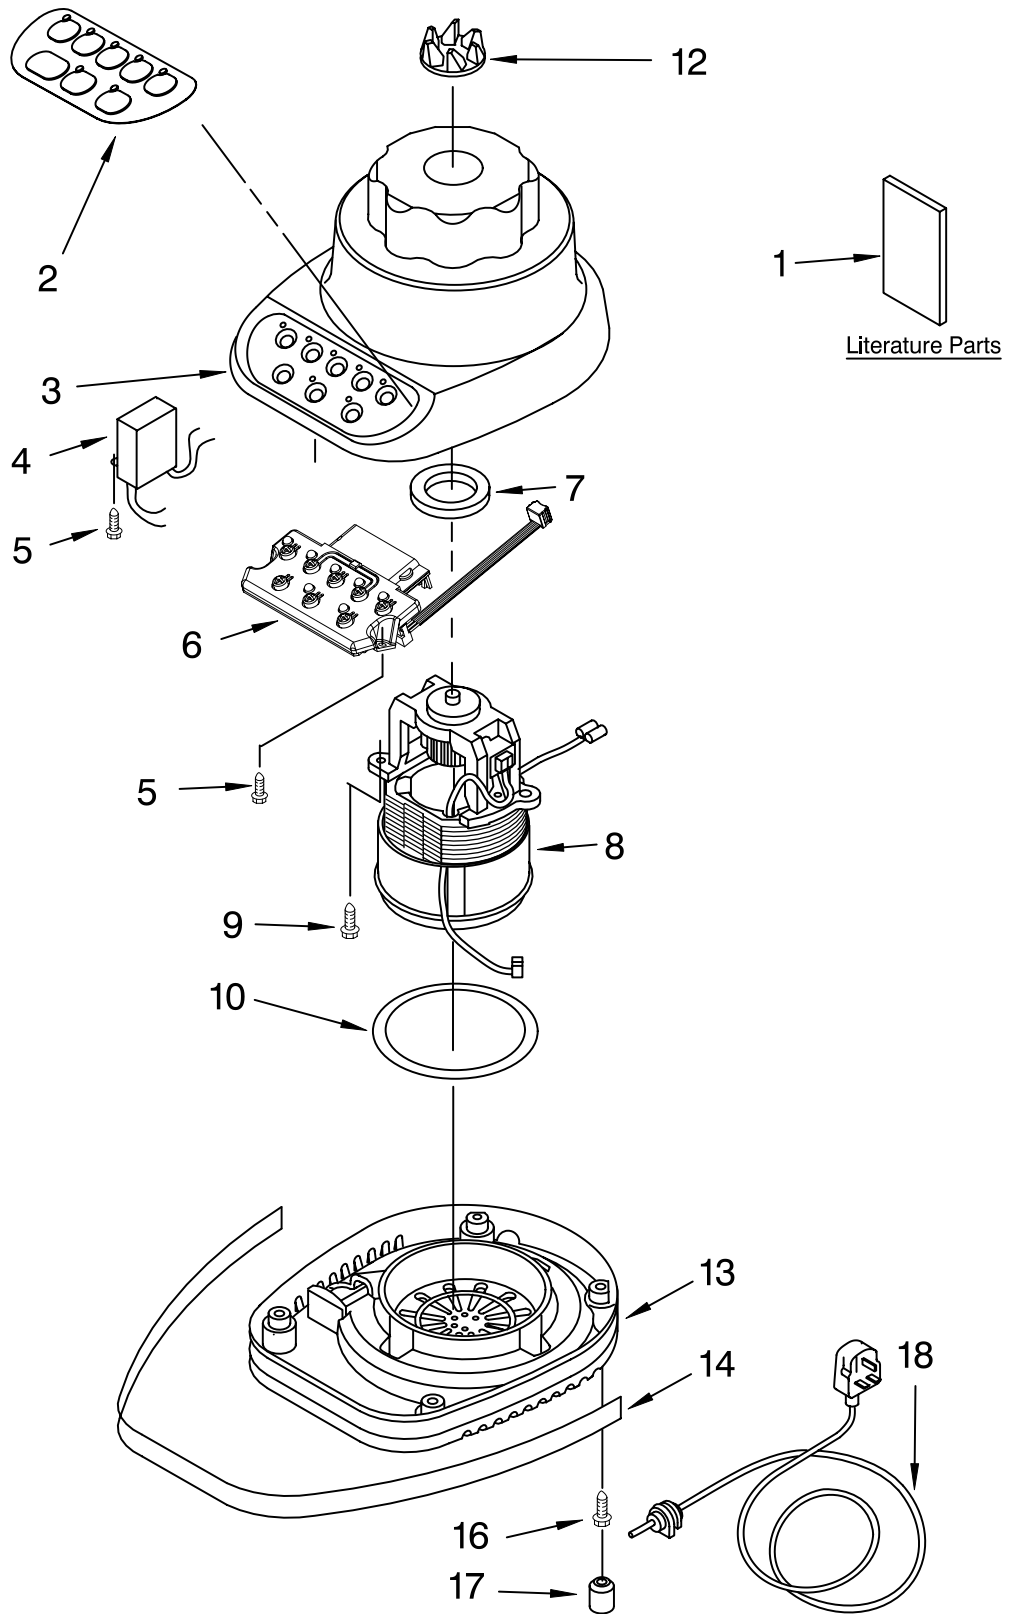

----- Manual continues below -----

PARTS LIST

for

KitchenAid®

5-SPEED BLENDER

MODELS:

5KSB52SWH4 (White)
5KSB52SOB4 (Onyx Black)
5KSB52SER4 (Empire Red)
5KSB52SBU4 (Cobalt Blue)
5KSB52SGR4 (Imperial Grey)

FOR CUSTOMER SATISFACTION ALWAYS USE
FACTORY SPECIFICATION PARTS

UNIT PARTS

For Variations Of Model: 5KSB52S__4

FOR ORDERING INFORMATION REFER TO PARTS PRICE LIST

UNIT PARTS

For Variations Of Model: 5KSB52S__4

Illus. No.	Part No.	DESCRIPTION
1		Literature Parts
	9709310	Use & Care Guide
	8212002	Repair Parts List
2	9704296	Overlay, Switch
3		Housing, Upper
	9706989	White
	9706993	Onyx Black
	9706995	Empire Red
	9706991	Cobalt Blue
	9706996	Imperial Grey
4	9704299	EMI Filter
5	303921	Screw
6	9706613	Board, Control
7	3184398	Seal, Motor
8	9706760	Motor
9	3400062	Screw
10	9701904	O-Ring
12	9704230	Coupling, Drive
13		Base
	9706718	White
	9706722	Onyx Black
	9706724	Empire Red
	9706720	Cobalt Blue
14	9704295	Band, Trim
16	3184608	Screw
17	115792	Foot, Rubber
18		Power Cord
	9707863	Black
	9706718	White

FOR ORDERING INFORMATION REFER TO PARTS PRICE LIST

ATTACHMENT PARTS

For Variations Of Model: 5KSB52S__4

Illus. No.	Part No.	DESCRIPTION
1	9707909	Lid And Cap White
	9707911	Onyx Black
	9707912	Empire Red
	9707913	Cobalt Blue
2		Jar
3	9704200	Clear Glass
4	9707580	Dome & Blade Assy
	9704204	Seal, Insert
5		Collar
	9704251	White
6	9704253	Onyx Black
	9704254	Empire Red
	9704255	Cobalt Blue
		Upper Assembly, Complete
	9707581	White
	9707587	Onyx Black
9707583	Empire Red	
	9707584	Cobalt Blue