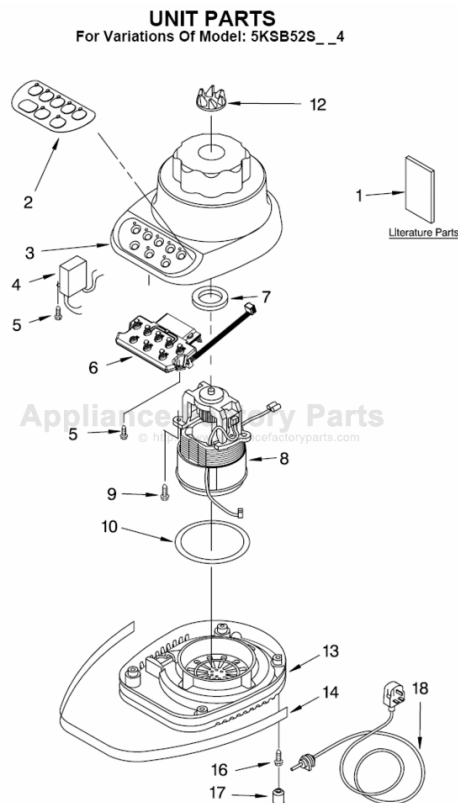

This Owner's Manual is provided and hosted by [Appliance Factory Parts](#).

KITCHENAID 5KSB52SBU4 Owner's Manual

[Shop genuine replacement parts for KITCHENAID
5KSB52SBU4](#)

[Find Your KITCHENAID Small Appliance Parts - Select From 538 Models](#)

----- Manual continues below -----

PARTS LIST

for

KitchenAid®

5-SPEED BLENDER

MODELS:

5KSB52SWH4 (White)
5KSB52SOB4 (Onyx Black)
5KSB52SER4 (Empire Red)
5KSB52SBU4 (Cobalt Blue)
5KSB52SGR4 (Imperial Grey)

FOR CUSTOMER SATISFACTION ALWAYS USE
FACTORY SPECIFICATION PARTS

UNIT PARTS

For Variations Of Model: 5KSB52S__4

FOR ORDERING INFORMATION REFER TO PARTS PRICE LIST

UNIT PARTS

For Variations Of Model: 5KSB52S__4

Illus. No.	Part No.	DESCRIPTION
1		Literature Parts
	9709310	Use & Care Guide
	8212002	Repair Parts List
2	9704296	Overlay, Switch
3		Housing, Upper
	9706989	White
	9706993	Onyx Black
	9706995	Empire Red
	9706991	Cobalt Blue
	9706996	Imperial Grey
4	9704299	EMI Filter
5	303921	Screw
6	9706613	Board, Control
7	3184398	Seal, Motor
8	9706760	Motor
9	3400062	Screw
10	9701904	O-Ring
12	9704230	Coupling, Drive
13		Base
	9706718	White
	9706722	Onyx Black
	9706724	Empire Red
	9706720	Cobalt Blue
14	9704295	Band, Trim
16	3184608	Screw
17	115792	Foot, Rubber
18		Power Cord
	9707863	Black
	9706718	White

FOR ORDERING INFORMATION REFER TO PARTS PRICE LIST

ATTACHMENT PARTS

For Variations Of Model: 5KSB52S__4

Illus. No.	Part No.	DESCRIPTION
1	9707909	Lid And Cap White
	9707911	Onyx Black
	9707912	Empire Red
	9707913	Cobalt Blue
2		Jar
3	9704200	Clear Glass
4	9707580	Dome & Blade Assy
	9704204	Seal, Insert
5		Collar
	9704251	White
6	9704253	Onyx Black
	9704254	Empire Red
	9704255	Cobalt Blue
		Upper Assembly, Complete
	9707581	White
	9707587	Onyx Black
9707583	Empire Red	
	9707584	Cobalt Blue