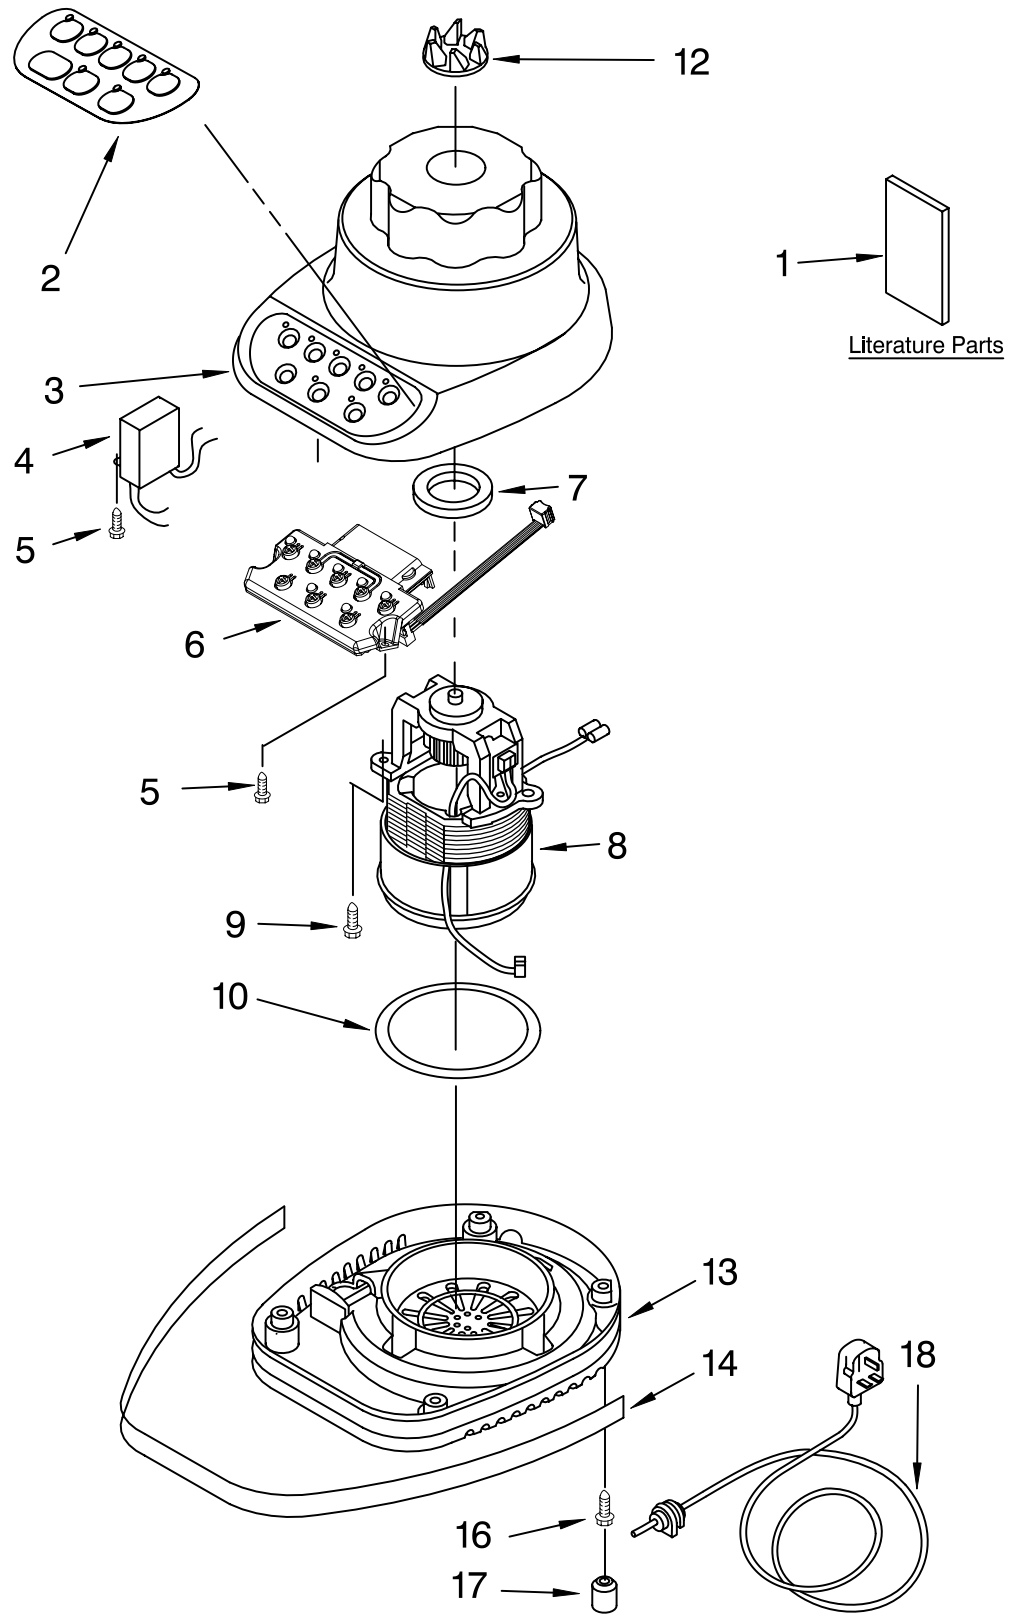

# UNIT PARTS

For Variations Of Model: 5KSB52S\_\_4

FOR ORDERING INFORMATION REFER TO PARTS PRICE LIST

# UNIT PARTS

For Variations Of Model: 5KSB52S\_\_4

Illus. No.	Part No.	DESCRIPTION
1		Literature Parts
	9709310	Use & Care Guide
	8212002	Repair Parts List
2	9704296	Overlay, Switch
3		Housing, Upper
	9706989	White
	9706993	Onyx Black
	9706995	Empire Red
	9706991	Cobalt Blue
	9706996	Imperial Grey
4	9704299	EMI Filter
5	303921	Screw
6	9706613	Board, Control
7	3184398	Seal, Motor
8	9706760	Motor
9	3400062	Screw
10	9701904	O-Ring
12	9704230	Coupling, Drive
13		Base
	9706718	White
	9706722	Onyx Black
	9706724	Empire Red
	9706720	Cobalt Blue
14	9704295	Band, Trim
16	3184608	Screw
17	115792	Foot, Rubber
18		Power Cord
	9707863	Black
	9706718	White

# ATTACHMENT PARTS

For Variations Of Model: 5KSB52S\_\_4

Illus. No.	Part No.	DESCRIPTION
1	9707909	Lid And Cap White
	9707911	Onyx Black
	9707912	Empire Red
	9707913	Cobalt Blue
2	9704200	Jar Clear Glass
	9707580	Dome & Blade Assy Onyx Black
	9704204	Seal, Insert Empire Red
	9704251	Collar Cobalt Blue
6	9704253	White
	9704254	Onyx Black
	9704255	Empire Red
	9707581	Cobalt Blue
	9707584	Upper Assembly, Complete