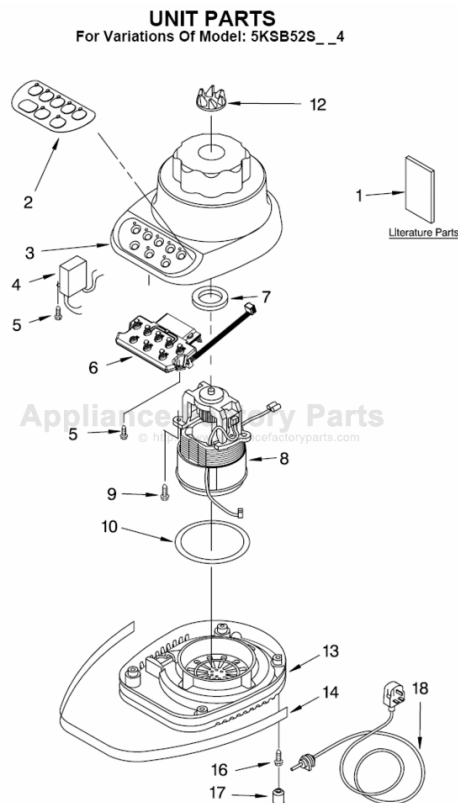

This Owner's Manual is provided and hosted by [Appliance Factory Parts](#).

KITCHENAID 5KSB52SGR4 Owner's Manual

[Shop genuine replacement parts for KITCHENAID
5KSB52SGR4](#)

[Find Your KITCHENAID Small Appliance Parts - Select From 538 Models](#)

----- Manual continues below -----

PARTS LIST

for

KitchenAid®

5-SPEED BLENDER

MODELS:

5KSB52SWH4 (White)
5KSB52SOB4 (Onyx Black)
5KSB52SER4 (Empire Red)
5KSB52SBU4 (Cobalt Blue)
5KSB52SGR4 (Imperial Grey)

FOR CUSTOMER SATISFACTION ALWAYS USE
FACTORY SPECIFICATION PARTS

UNIT PARTS

For Variations Of Model: 5KSB52S__4

FOR ORDERING INFORMATION REFER TO PARTS PRICE LIST

UNIT PARTS

For Variations Of Model: 5KSB52S__4

Illus. No.	Part No.	DESCRIPTION
1		Literature Parts
	9709310	Use & Care Guide
	8212002	Repair Parts List
2	9704296	Overlay, Switch
3		Housing, Upper
	9706989	White
	9706993	Onyx Black
	9706995	Empire Red
	9706991	Cobalt Blue
	9706996	Imperial Grey
4	9704299	EMI Filter
5	303921	Screw
6	9706613	Board, Control
7	3184398	Seal, Motor
8	9706760	Motor
9	3400062	Screw
10	9701904	O-Ring
12	9704230	Coupling, Drive
13		Base
	9706718	White
	9706722	Onyx Black
	9706724	Empire Red
	9706720	Cobalt Blue
14	9704295	Band, Trim
16	3184608	Screw
17	115792	Foot, Rubber
18		Power Cord
	9707863	Black
	9706718	White

FOR ORDERING INFORMATION REFER TO PARTS PRICE LIST

ATTACHMENT PARTS

For Variations Of Model: 5KSB52S__4

Illus. No.	Part No.	DESCRIPTION
1	9707909	Lid And Cap White
	9707911	Onyx Black
	9707912	Empire Red
	9707913	Cobalt Blue
2		Jar
3	9704200	Clear Glass
4	9707580	Dome & Blade Assy
	9704204	Seal, Insert
5		Collar
	9704251	White
6	9704253	Onyx Black
	9704254	Empire Red
	9704255	Cobalt Blue
		Upper Assembly, Complete
	9707581	White
	9707587	Onyx Black
9707583	Empire Red	
9707584	Cobalt Blue	