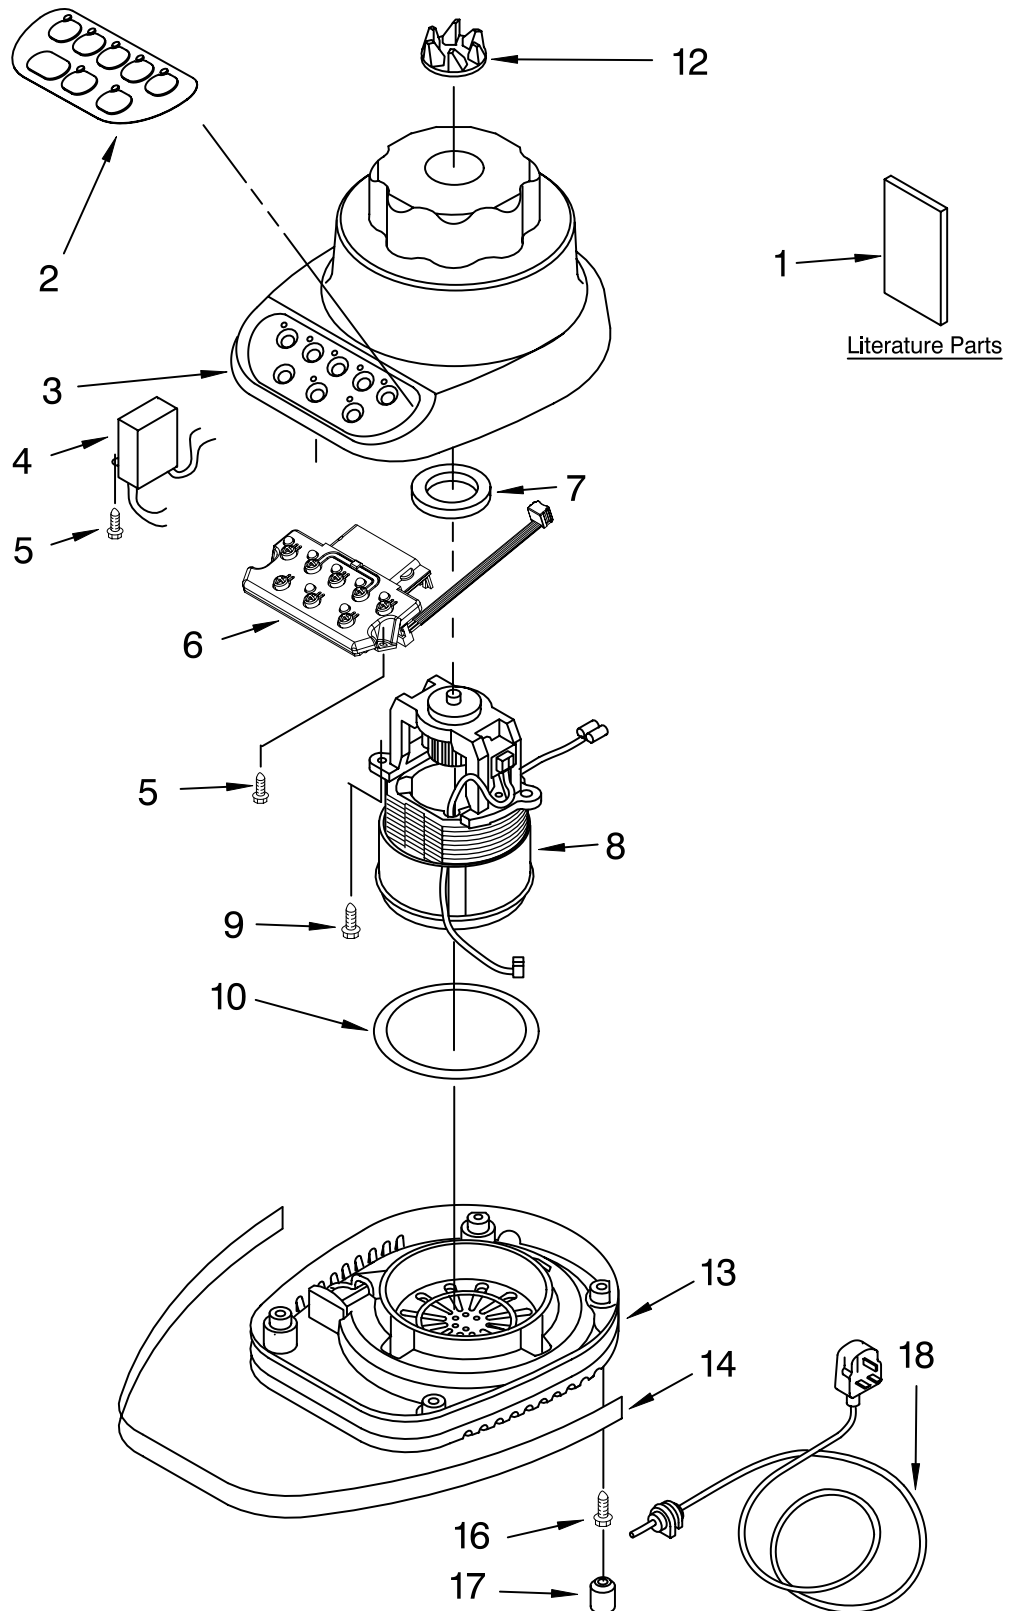

This Owner's Manual is provided and hosted by [Appliance Factory Parts](#).

KITCHENAID 5KSB52SGR4 Owner's Manual

[Shop genuine replacement parts for KITCHENAID
5KSB52SGR4](#)

[Find Your KITCHENAID Small Appliance Parts - Select From 538 Models](#)

----- Manual continues below -----

PARTS LIST

for

KitchenAid®

5-SPEED BLENDER

MODELS:

5KSB52SWH4 (White)
5KSB52SOB4 (Onyx Black)
5KSB52SER4 (Empire Red)
5KSB52SBU4 (Cobalt Blue)
5KSB52SGR4 (Imperial Grey)

FOR CUSTOMER SATISFACTION ALWAYS USE
FACTORY SPECIFICATION PARTS

UNIT PARTS

For Variations Of Model: 5KSB52S__4

FOR ORDERING INFORMATION REFER TO PARTS PRICE LIST

UNIT PARTS

For Variations Of Model: 5KSB52S__4

Illus. No.	Part No.	DESCRIPTION
1		Literature Parts
	9709310	Use & Care Guide
	8212002	Repair Parts List
2	9704296	Overlay, Switch
3		Housing, Upper
	9706989	White
	9706993	Onyx Black
	9706995	Empire Red
	9706991	Cobalt Blue
	9706996	Imperial Grey
4	9704299	EMI Filter
5	303921	Screw
6	9706613	Board, Control
7	3184398	Seal, Motor
8	9706760	Motor
9	3400062	Screw
10	9701904	O-Ring
12	9704230	Coupling, Drive
13		Base
	9706718	White
	9706722	Onyx Black
	9706724	Empire Red
	9706720	Cobalt Blue
14	9704295	Band, Trim
16	3184608	Screw
17	115792	Foot, Rubber
18		Power Cord
	9707863	Black
	9706718	White

FOR ORDERING INFORMATION REFER TO PARTS PRICE LIST

ATTACHMENT PARTS

For Variations Of Model: 5KSB52S__4

Illus. No.	Part No.	DESCRIPTION
1	9707909	Lid And Cap White
	9707911	Onyx Black
	9707912	Empire Red
	9707913	Cobalt Blue
2		Jar
3	9704200	Clear Glass
4	9707580	Dome & Blade Assy
	9704204	Seal, Insert
5		Collar
	9704251	White
6	9704253	Onyx Black
	9704254	Empire Red
	9704255	Cobalt Blue
		Upper Assembly, Complete
	9707581	White
	9707587	Onyx Black
9707583	Empire Red	
9707584	Cobalt Blue	