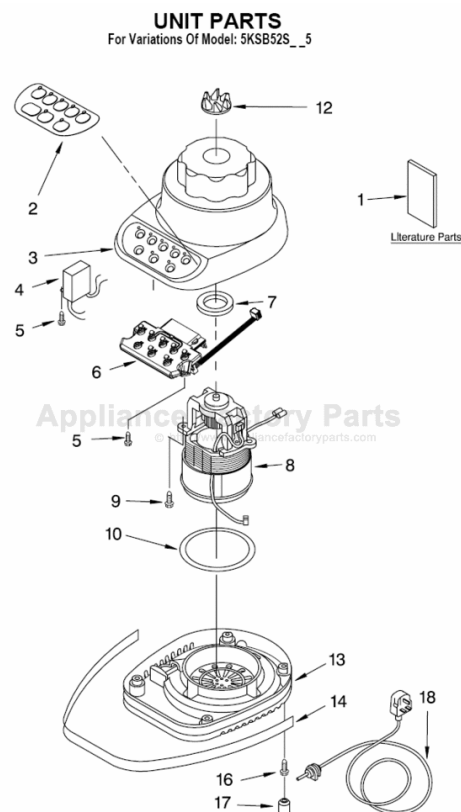

This Owner's Manual is provided and hosted by Appliance Factory Parts.

KITCHENAID 5KSB52SWH5 Owner's Manual

[Shop genuine replacement parts for KITCHENAID
5KSB52SWH5](#)

[Find Your KITCHENAID Small Appliance Parts - Select From 538 Models](#)

----- Manual continues below -----

PARTS LIST

for

KitchenAid®

5-SPEED BLENDER- SWISS

MODELS:

**5KSB52SWH5 (White)
5KSB52SOB5 (Onyx Black)
5KSB52SBU5 (Cobalt Blue)
5KSB52SGR5 (Imperial Grey)
5KSB52SER5 (Empire Red)**

**FOR CUSTOMER SATISFACTION ALWAYS USE
FACTORY SPECIFICATION PARTS**

UNIT PARTS

For Variations Of Model: 5KSB52S__5

FOR ORDERING INFORMATION REFER TO PARTS PRICE LIST

UNIT PARTS

For Variations Of Model: 5KSB52S__5

Illus. No.	Part No.	DESCRIPTION
1		Literature
	9709310	Use & Care Guide
	8212374	Repair Parts List
2	9704296	Overlay, Switch
3		Housing, Upper
	9706989	White
	9706993	Onyx Black
	9706991	Cobalt Blue
	9706996	Imperial Grey
	9706995	Empire Red
4	9704299	EMI Filter
5	W10068250	Screw
6	9706613	Board, Control (230V)
7	3184398	Seal, Motor
8	9706760	Motor (240V)
9	3400062	Screw
10	9701904	O-Ring
12	9704230	Coupling, Drive
13		Base
	9706718	White
	9706722	Onyx Black
	9706720	Cobalt Blue
	9706722	Imperial Grey
	9706724	Empire Red
14	9704295	Band, Trim
16	3184608	Screw
17	115792	Foot, Rubber
18		Power Cord
	9707862	White
	9707863	Black