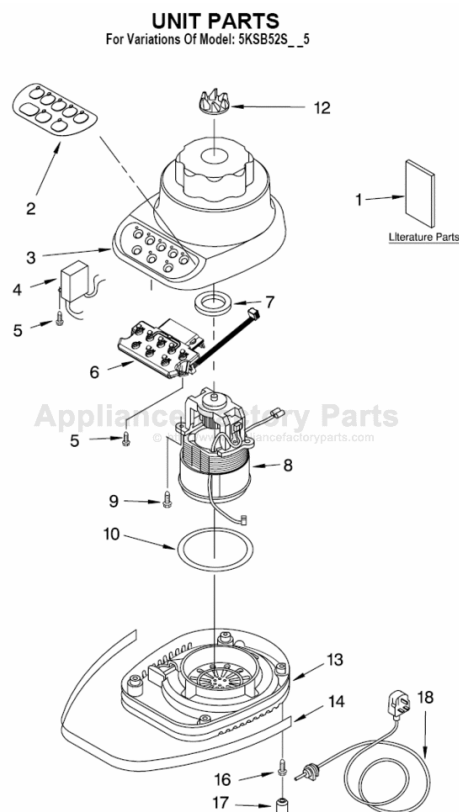

This Owner's Manual is provided and hosted by Appliance Factory Parts.

KITCHENAID 5KSB52SOB5 Owner's Manual

[Shop genuine replacement parts for KITCHENAID
5KSB52SOB5](#)

[Find Your KITCHENAID Small Appliance Parts - Select From 538 Models](#)

----- Manual continues below -----

PARTS LIST

for

KitchenAid®

5-SPEED BLENDER- SWISS

MODELS:

5KSB52SWH5 (White)
5KSB52SOB5 (Onyx Black)
5KSB52SBU5 (Cobalt Blue)
5KSB52SGR5 (Imperial Grey)
5KSB52SER5 (Empire Red)

FOR CUSTOMER SATISFACTION ALWAYS USE
FACTORY SPECIFICATION PARTS

UNIT PARTS

For Variations Of Model: 5KSB52S__5

FOR ORDERING INFORMATION REFER TO PARTS PRICE LIST

UNIT PARTS

For Variations Of Model: 5KSB52S__5

Illus. No.	Part No.	DESCRIPTION
1		Literature
	9709310	Use & Care Guide
	8212374	Repair Parts List
2	9704296	Overlay, Switch
3		Housing, Upper
	9706989	White
	9706993	Onyx Black
	9706991	Cobalt Blue
	9706996	Imperial Grey
	9706995	Empire Red
4	9704299	EMI Filter
5	W10068250	Screw
6	9706613	Board, Control (230V)
7	3184398	Seal, Motor
8	9706760	Motor (240V)
9	3400062	Screw
10	9701904	O-Ring
12	9704230	Coupling, Drive
13		Base
	9706718	White
	9706722	Onyx Black
	9706720	Cobalt Blue
	9706722	Imperial Grey
	9706724	Empire Red
14	9704295	Band, Trim
16	3184608	Screw
17	115792	Foot, Rubber
18		Power Cord
	9707862	White
	9707863	Black