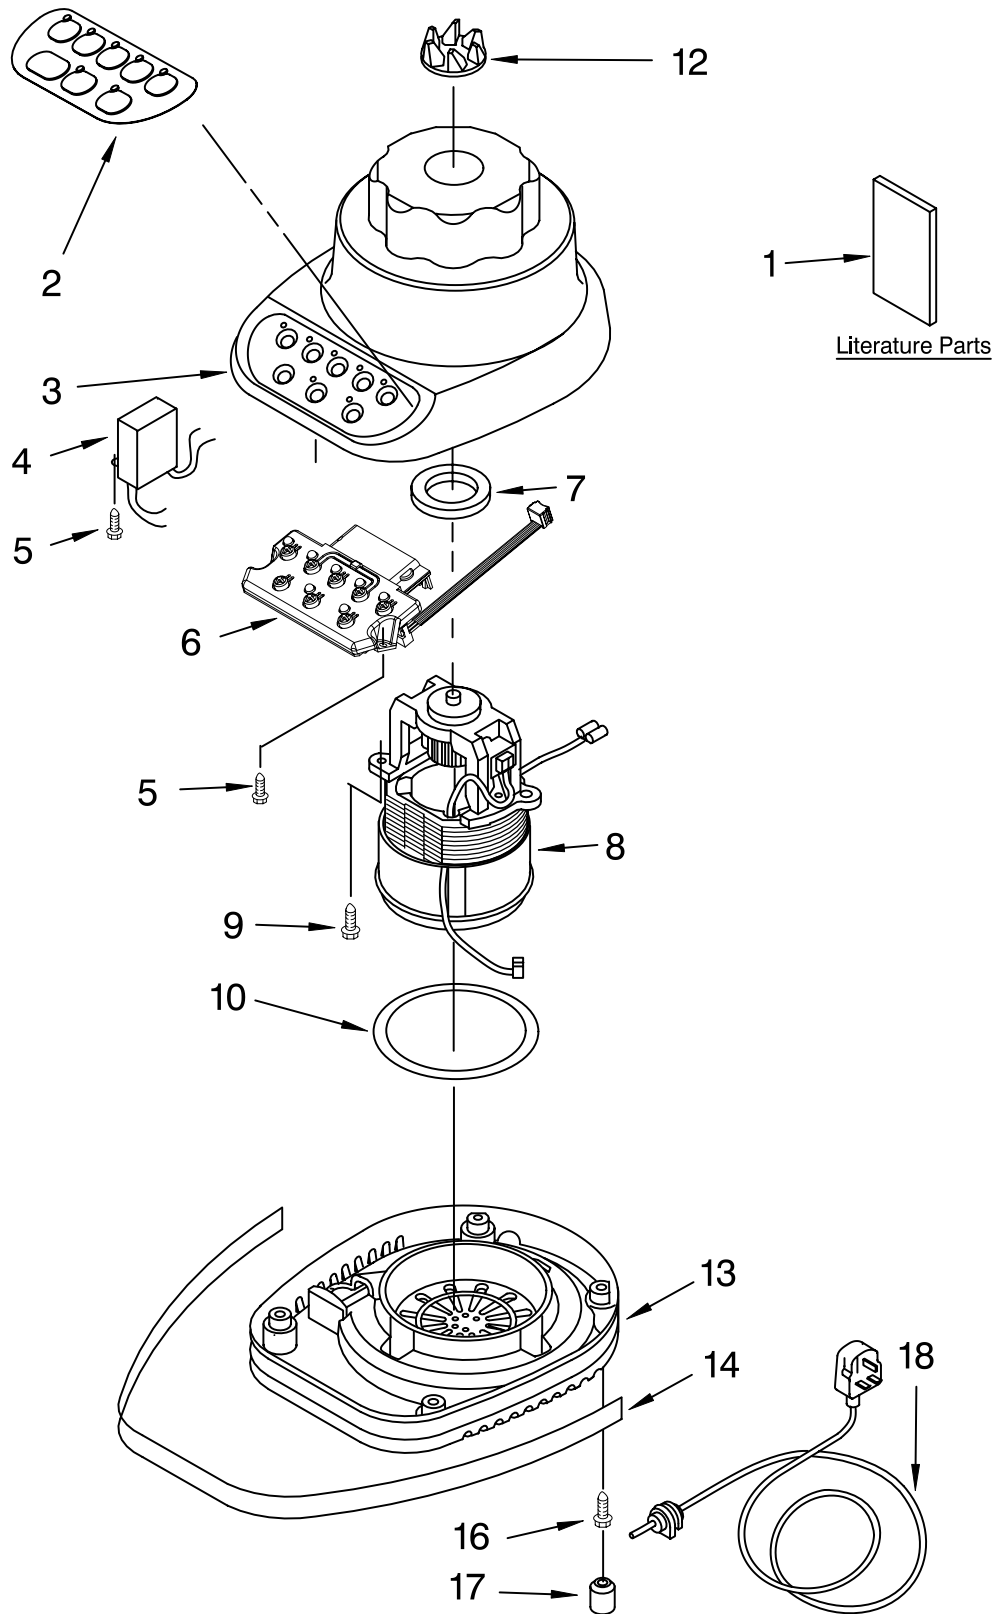

----- Manual continues below -----

PARTS LIST

for

KitchenAid®

5-SPEED BLENDER- SWISS

MODELS:

5KSB52SWH5 (White)
5KSB52SOB5 (Onyx Black)
5KSB52SBU5 (Cobalt Blue)
5KSB52SGR5 (Imperial Grey)
5KSB52SER5 (Empire Red)

FOR CUSTOMER SATISFACTION ALWAYS USE
FACTORY SPECIFICATION PARTS

UNIT PARTS

For Variations Of Model: 5KSB52S__5

FOR ORDERING INFORMATION REFER TO PARTS PRICE LIST

UNIT PARTS

For Variations Of Model: 5KSB52S__5

Illus. No.	Part No.	DESCRIPTION
1		Literature
	9709310	Use & Care Guide
	8212374	Repair Parts List
2	9704296	Overlay, Switch
3		Housing, Upper
	9706989	White
	9706993	Onyx Black
	9706991	Cobalt Blue
	9706996	Imperial Grey
	9706995	Empire Red
4	9704299	EMI Filter
5	W10068250	Screw
6	9706613	Board, Control (230V)
7	3184398	Seal, Motor
8	9706760	Motor (240V)
9	3400062	Screw
10	9701904	O-Ring
12	9704230	Coupling, Drive
13		Base
	9706718	White
	9706722	Onyx Black
	9706720	Cobalt Blue
	9706722	Imperial Grey
	9706724	Empire Red
14	9704295	Band, Trim
16	3184608	Screw
17	115792	Foot, Rubber
18		Power Cord
	9707862	White
	9707863	Black