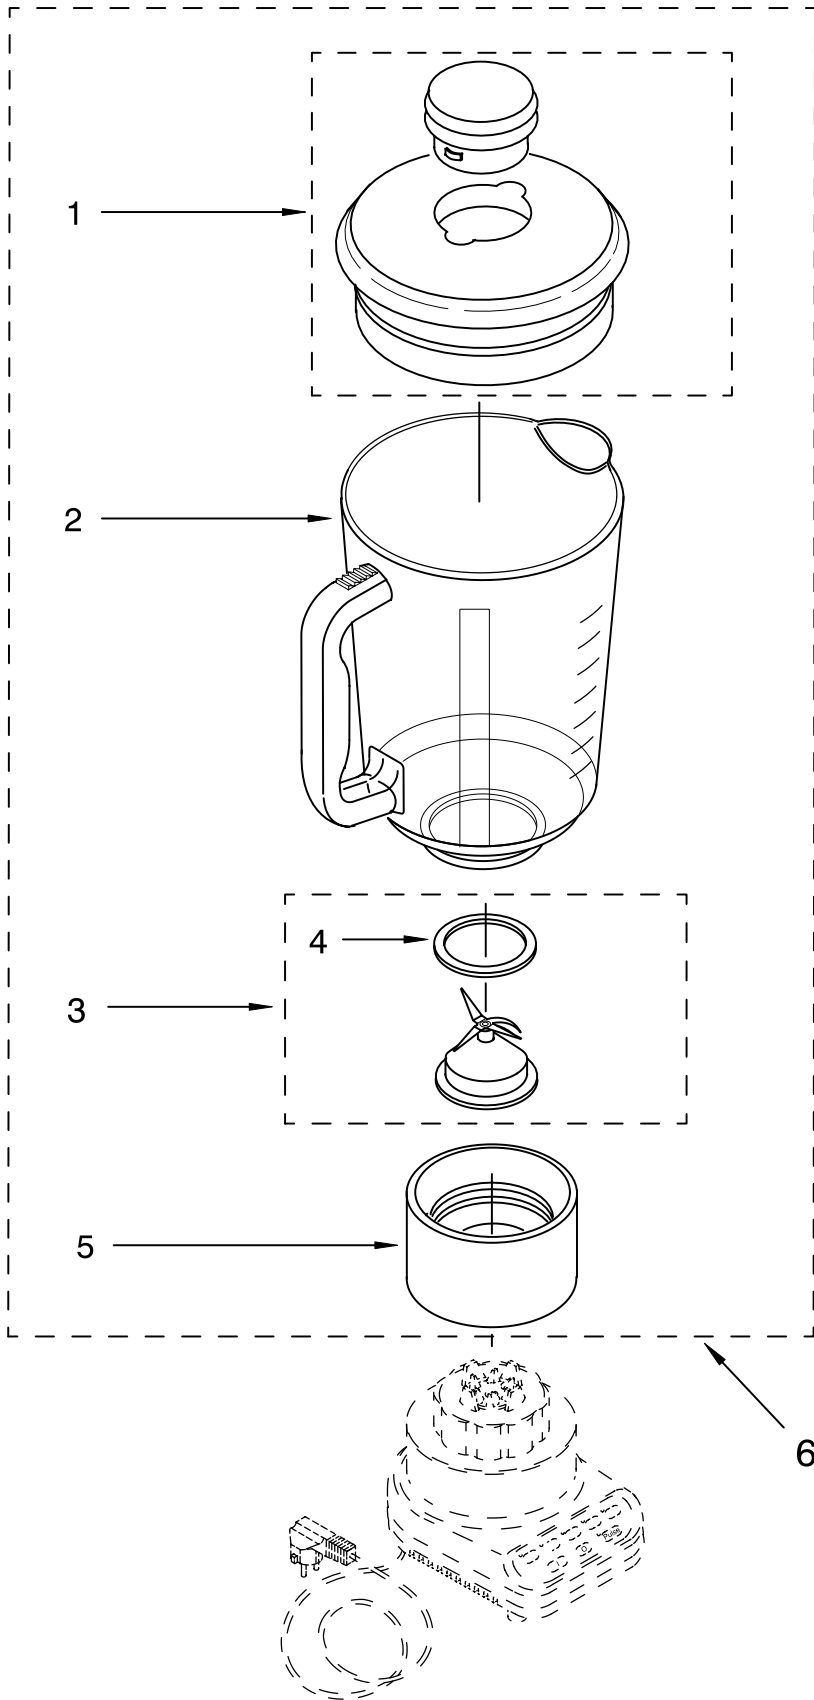

----- Manual continues below -----

PARTS LIST

for

KitchenAid®

5-SPEED BLENDER- SWISS

MODELS:

**5KSB52SWH5 (White)
5KSB52SOB5 (Onyx Black)
5KSB52SBU5 (Cobalt Blue)
5KSB52SGR5 (Imperial Grey)
5KSB52SER5 (Empire Red)**

**FOR CUSTOMER SATISFACTION ALWAYS USE
FACTORY SPECIFICATION PARTS**

UNIT PARTS

For Variations Of Model: 5KSB52S__5

FOR ORDERING INFORMATION REFER TO PARTS PRICE LIST

UNIT PARTS

For Variations Of Model: 5KSB52S__5

Illus. No.	Part No.	DESCRIPTION
1		Literature
	9709310	Use & Care Guide
	8212374	Repair Parts List
2	9704296	Overlay, Switch
3		Housing, Upper
	9706989	White
	9706993	Onyx Black
	9706991	Cobalt Blue
	9706996	Imperial Grey
	9706995	Empire Red
4	9704299	EMI Filter
5	W10068250	Screw
6	9706613	Board, Control (230V)
7	3184398	Seal, Motor
8	9706760	Motor (240V)
9	3400062	Screw
10	9701904	O-Ring
12	9704230	Coupling, Drive
13		Base
	9706718	White
	9706722	Onyx Black
	9706720	Cobalt Blue
	9706722	Imperial Grey
	9706724	Empire Red
14	9704295	Band, Trim
16	3184608	Screw
17	115792	Foot, Rubber
18		Power Cord
	9707862	White
	9707863	Black

FOR ORDERING INFORMATION REFER TO PARTS PRICE LIST

ATTACHMENT PARTS

For Variations Of Model: 5KSB52S__5

Illus. No.	Part No.	DESCRIPTION
1	9707909	Lid And Cap White
	9707911	Onyx Black
	9707913	Cobalt Blue
	9707912	Empire Red
2		Jar
3	9704200	Clear Glass
3	9707580	Dome & Blade Assy
4	9704204	Seal, Insert
5		Collar
5	9704251	White
5	9704253	Onyx Black
5	9704255	Cobalt Blue
5	9704254	Empire Red
6		Upper Assembly, Complete
	9707581	White
	9707587	Onyx Black
	9707584	Cobalt Blue
	9707583	Empire Red