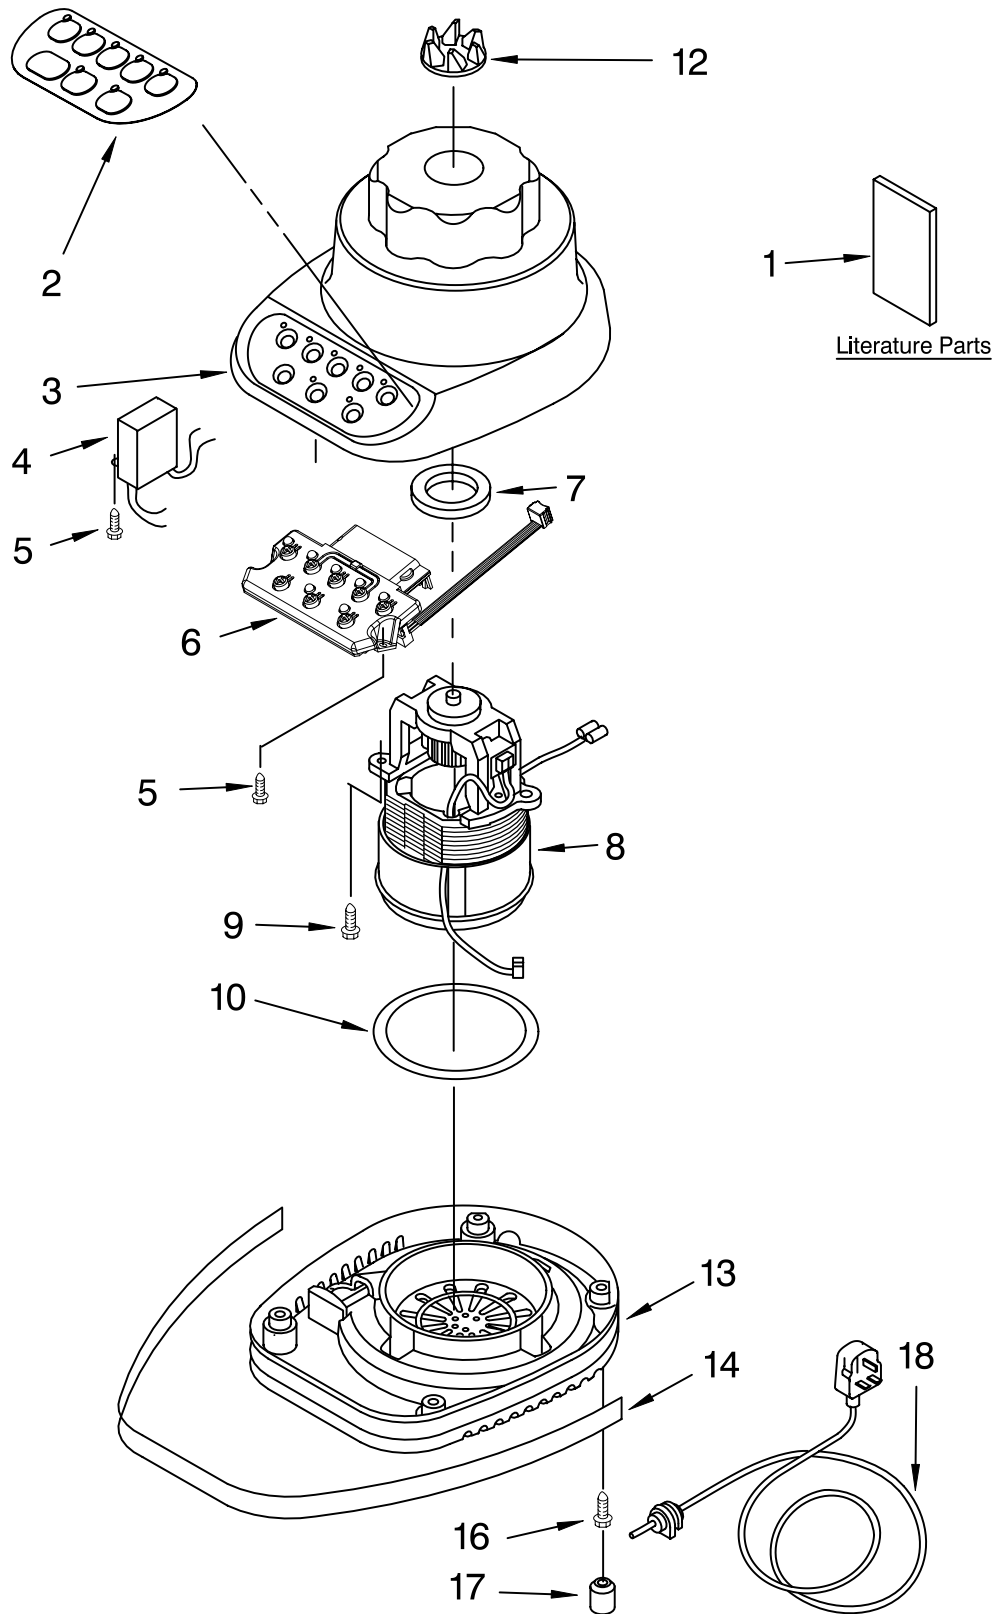

----- Manual continues below -----

PARTS LIST

for

KitchenAid®

5-SPEED BLENDER- SWISS

MODELS:

**5KSB52SWH5 (White)
5KSB52SOB5 (Onyx Black)
5KSB52SBU5 (Cobalt Blue)
5KSB52SGR5 (Imperial Grey)
5KSB52SER5 (Empire Red)**

**FOR CUSTOMER SATISFACTION ALWAYS USE
FACTORY SPECIFICATION PARTS**

UNIT PARTS

For Variations Of Model: 5KSB52S__5

FOR ORDERING INFORMATION REFER TO PARTS PRICE LIST

UNIT PARTS

For Variations Of Model: 5KSB52S__5

Illus. No.	Part No.	DESCRIPTION
1		Literature
	9709310	Use & Care Guide
	8212374	Repair Parts List
2	9704296	Overlay, Switch
3		Housing, Upper
	9706989	White
	9706993	Onyx Black
	9706991	Cobalt Blue
	9706996	Imperial Grey
	9706995	Empire Red
4	9704299	EMI Filter
5	W10068250	Screw
6	9706613	Board, Control (230V)
7	3184398	Seal, Motor
8	9706760	Motor (240V)
9	3400062	Screw
10	9701904	O-Ring
12	9704230	Coupling, Drive
13		Base
	9706718	White
	9706722	Onyx Black
	9706720	Cobalt Blue
	9706722	Imperial Grey
	9706724	Empire Red
14	9704295	Band, Trim
16	3184608	Screw
17	115792	Foot, Rubber
18		Power Cord
	9707862	White
	9707863	Black

FOR ORDERING INFORMATION REFER TO PARTS PRICE LIST

ATTACHMENT PARTS

For Variations Of Model: 5KSB52S__5

Illus. No.	Part No.	DESCRIPTION
1	9707909	Lid And Cap White
	9707911	Onyx Black
	9707913	Cobalt Blue
	9707912	Empire Red
2		Jar
3	9704200	Clear Glass
3	9707580	Dome & Blade Assy
4	9704204	Seal, Insert
5		Collar
5	9704251	White
5	9704253	Onyx Black
5	9704255	Cobalt Blue
5	9704254	Empire Red
6		Upper Assembly, Complete
	9707581	White
	9707587	Onyx Black
	9707584	Cobalt Blue
	9707583	Empire Red