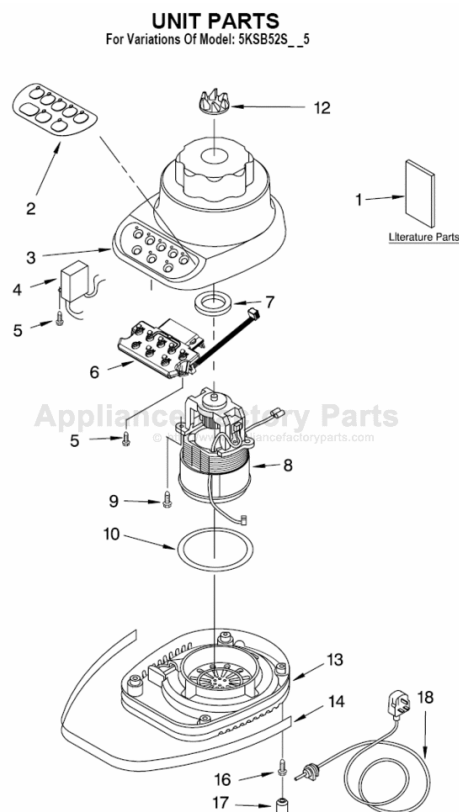

This Owner's Manual is provided and hosted by Appliance Factory Parts.

KITCHENAID 5KSB52SBU5 Owner's Manual

[Shop genuine replacement parts for KITCHENAID
5KSB52SBU5](#)

[Find Your KITCHENAID Small Appliance Parts - Select From 538 Models](#)

**FOR CUSTOMER SATISFACTION ALWAYS USE
FACTORY SPECIFICATION PARTS**

UNIT PARTS

For Variations Of Model: 5KSB52S__5

FOR ORDERING INFORMATION REFER TO PARTS PRICE LIST

UNIT PARTS

For Variations Of Model: 5KSB52S__5

Illus. No.	Part No.	DESCRIPTION
1		Literature
	9709310	Use & Care Guide
	8212374	Repair Parts List
2	9704296	Overlay, Switch
3		Housing, Upper
	9706989	White
	9706993	Onyx Black
	9706991	Cobalt Blue
	9706996	Imperial Grey
	9706995	Empire Red
4	9704299	EMI Filter
5	W10068250	Screw
6	9706613	Board, Control (230V)
7	3184398	Seal, Motor
8	9706760	Motor (240V)
9	3400062	Screw
10	9701904	O-Ring
12	9704230	Coupling, Drive
13		Base
	9706718	White
	9706722	Onyx Black
	9706720	Cobalt Blue
	9706722	Imperial Grey
	9706724	Empire Red
14	9704295	Band, Trim
16	3184608	Screw
17	115792	Foot, Rubber
18		Power Cord
	9707862	White
	9707863	Black

FOR ORDERING INFORMATION REFER TO PARTS PRICE LIST

ATTACHMENT PARTS

For Variations Of Model: 5KSB52S__5

Illus. No.	Part No.	DESCRIPTION
1	9707909	Lid And Cap White
	9707911	Onyx Black
	9707913	Cobalt Blue
	9707912	Empire Red
2		Jar
3	9704200	Clear Glass
3	9707580	Dome & Blade Assy
4	9704204	Seal, Insert
5		Collar
5	9704251	White
5	9704253	Onyx Black
5	9704255	Cobalt Blue
5	9704254	Empire Red
6		Upper Assembly, Complete
	9707581	White
	9707587	Onyx Black
	9707584	Cobalt Blue
	9707583	Empire Red