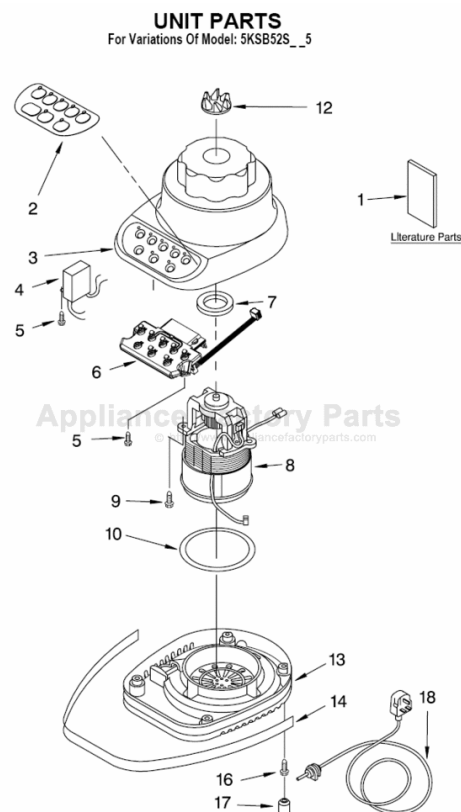

This Owner's Manual is provided and hosted by Appliance Factory Parts.

KITCHENAID 5KSB52SGR5 Owner's Manual

[Shop genuine replacement parts for KITCHENAID
5KSB52SGR5](#)

[Find Your KITCHENAID Small Appliance Parts - Select From 538 Models](#)

----- Manual continues below -----

PARTS LIST

for

KitchenAid®

5-SPEED BLENDER- SWISS

MODELS:

**5KSB52SWH5 (White)
5KSB52SOB5 (Onyx Black)
5KSB52SBU5 (Cobalt Blue)
5KSB52SGR5 (Imperial Grey)
5KSB52SER5 (Empire Red)**

**FOR CUSTOMER SATISFACTION ALWAYS USE
FACTORY SPECIFICATION PARTS**

UNIT PARTS

For Variations Of Model: 5KSB52S__5

FOR ORDERING INFORMATION REFER TO PARTS PRICE LIST

UNIT PARTS

For Variations Of Model: 5KSB52S__5

Illus. No.	Part No.	DESCRIPTION
1		Literature
	9709310	Use & Care Guide
	8212374	Repair Parts List
2	9704296	Overlay, Switch
3		Housing, Upper
	9706989	White
	9706993	Onyx Black
	9706991	Cobalt Blue
	9706996	Imperial Grey
	9706995	Empire Red
4	9704299	EMI Filter
5	W10068250	Screw
6	9706613	Board, Control (230V)
7	3184398	Seal, Motor
8	9706760	Motor (240V)
9	3400062	Screw
10	9701904	O-Ring
12	9704230	Coupling, Drive
13		Base
	9706718	White
	9706722	Onyx Black
	9706720	Cobalt Blue
	9706722	Imperial Grey
	9706724	Empire Red
14	9704295	Band, Trim
16	3184608	Screw
17	115792	Foot, Rubber
18		Power Cord
	9707862	White
	9707863	Black