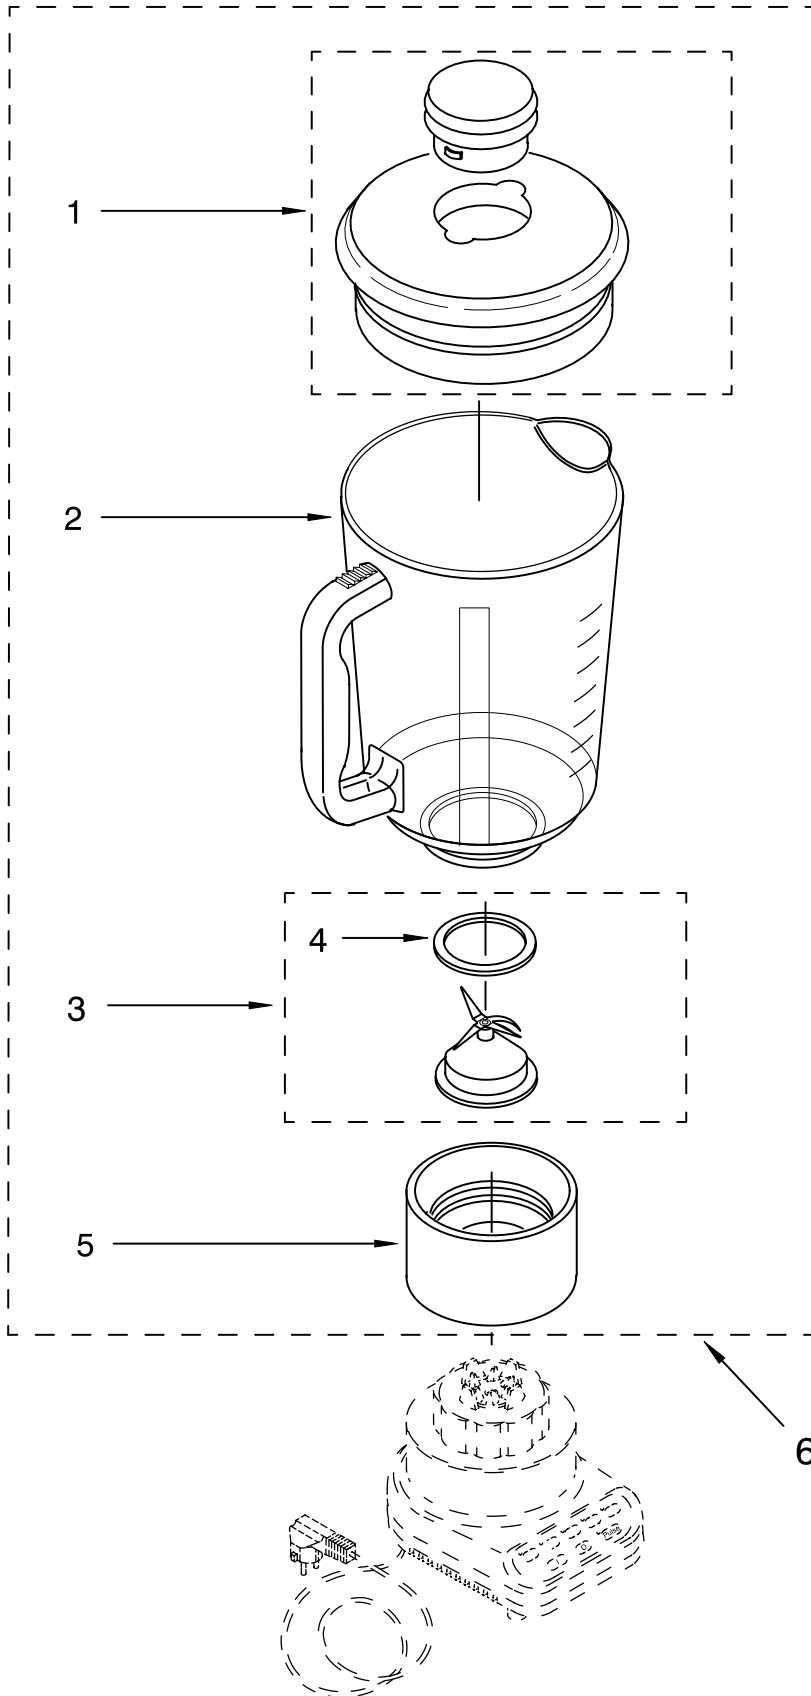

# UNIT PARTS

For Variations Of Model: 5KSB52S\_\_5

FOR ORDERING INFORMATION REFER TO PARTS PRICE LIST

# UNIT PARTS

For Variations Of Model: 5KSB52S\_\_5

<b>Illus. No.</b>	<b>Part No.</b>	<b>DESCRIPTION</b>
1		Literature
	9709310	Use & Care Guide
	8212374	Repair Parts List
2	9704296	Overlay, Switch
3		Housing, Upper
	9706989	White
	9706993	Onyx Black
	9706991	Cobalt Blue
	9706996	Imperial Grey
	9706995	Empire Red
4	9704299	EMI Filter
5	W10068250	Screw
6	9706613	Board, Control (230V)
7	3184398	Seal, Motor
8	9706760	Motor (240V)
9	3400062	Screw
10	9701904	O-Ring
12	9704230	Coupling, Drive
13		Base
	9706718	White
	9706722	Onyx Black
	9706720	Cobalt Blue
	9706722	Imperial Grey
	9706724	Empire Red
14	9704295	Band, Trim
16	3184608	Screw
17	115792	Foot, Rubber
18		Power Cord
	9707862	White
	9707863	Black

# ATTACHMENT PARTS

For Variations Of Model: 5KSB52S\_5

Illus. No.	Part No.	DESCRIPTION
1	9707909	Lid And Cap White
	9707911	Onyx Black
	9707913	Cobalt Blue
	9707912	Empire Red
2	9704200	Jar Clear Glass
	9707580	Dome & Blade Assy
3	9704204	Seal, Insert
4	9704251	Collar White
	9704253	Onyx Black
	9704255	Cobalt Blue
	9704254	Empire Red
	6	Upper Assembly, Complete
6	9707581	White
	9707587	Onyx Black
	9707584	Cobalt Blue
	9707583	Empire Red