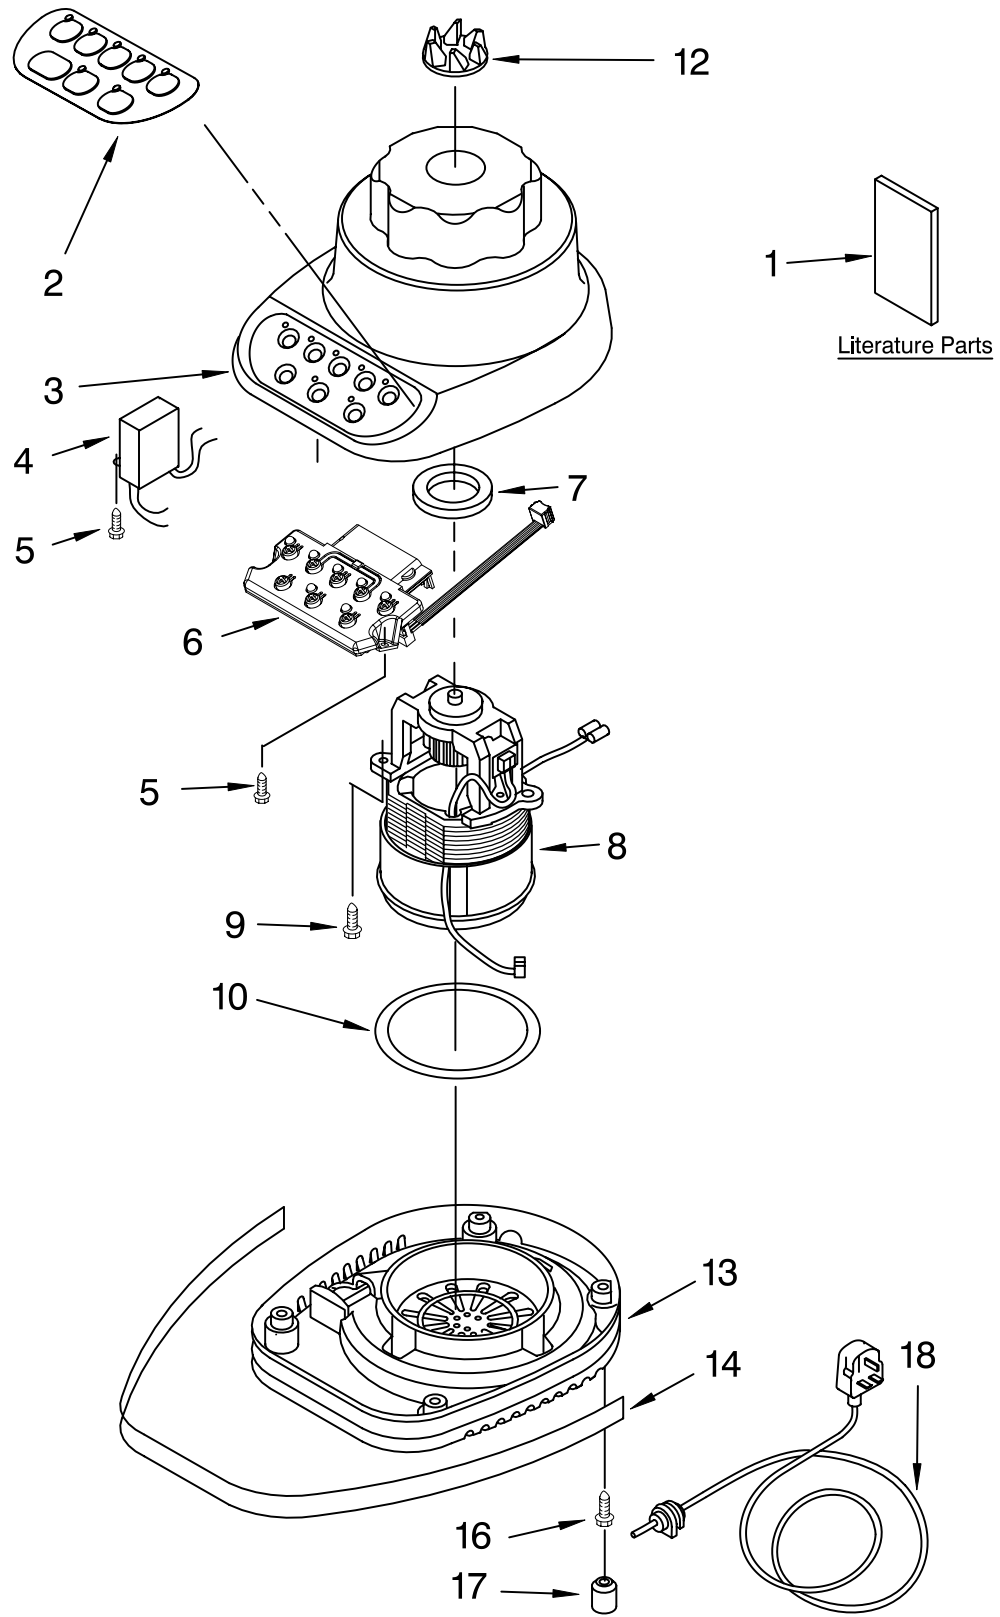

# UNIT PARTS

For Variations Of Model: 5KSB52S\_\_5

FOR ORDERING INFORMATION REFER TO PARTS PRICE LIST

# UNIT PARTS

For Variations Of Model: 5KSB52S\_\_5

<b>Illus. No.</b>	<b>Part No.</b>	<b>DESCRIPTION</b>
1		Literature
	9709310	Use & Care Guide
	8212374	Repair Parts List
2	9704296	Overlay, Switch
3		Housing, Upper
	9706989	White
	9706993	Onyx Black
	9706991	Cobalt Blue
	9706996	Imperial Grey
	9706995	Empire Red
4	9704299	EMI Filter
5	W10068250	Screw
6	9706613	Board, Control (230V)
7	3184398	Seal, Motor
8	9706760	Motor (240V)
9	3400062	Screw
10	9701904	O-Ring
12	9704230	Coupling, Drive
13		Base
	9706718	White
	9706722	Onyx Black
	9706720	Cobalt Blue
	9706722	Imperial Grey
	9706724	Empire Red
14	9704295	Band, Trim
16	3184608	Screw
17	115792	Foot, Rubber
18		Power Cord
	9707862	White
	9707863	Black

# ATTACHMENT PARTS

For Variations Of Model: 5KSB52S\_5

Illus. No.	Part No.	DESCRIPTION
1	9707909	Lid And Cap White
	9707911	Onyx Black
	9707913	Cobalt Blue
	9707912	Empire Red
2	9704200	Jar Clear Glass
	9707580	Dome & Blade Assy
3	9704204	Seal, Insert
4	9704251	Collar White
	9704253	Onyx Black
	9704255	Cobalt Blue
	9704254	Empire Red
	6	Upper Assembly, Complete
6	9707581	White
	9707587	Onyx Black
	9707584	Cobalt Blue
	9707583	Empire Red