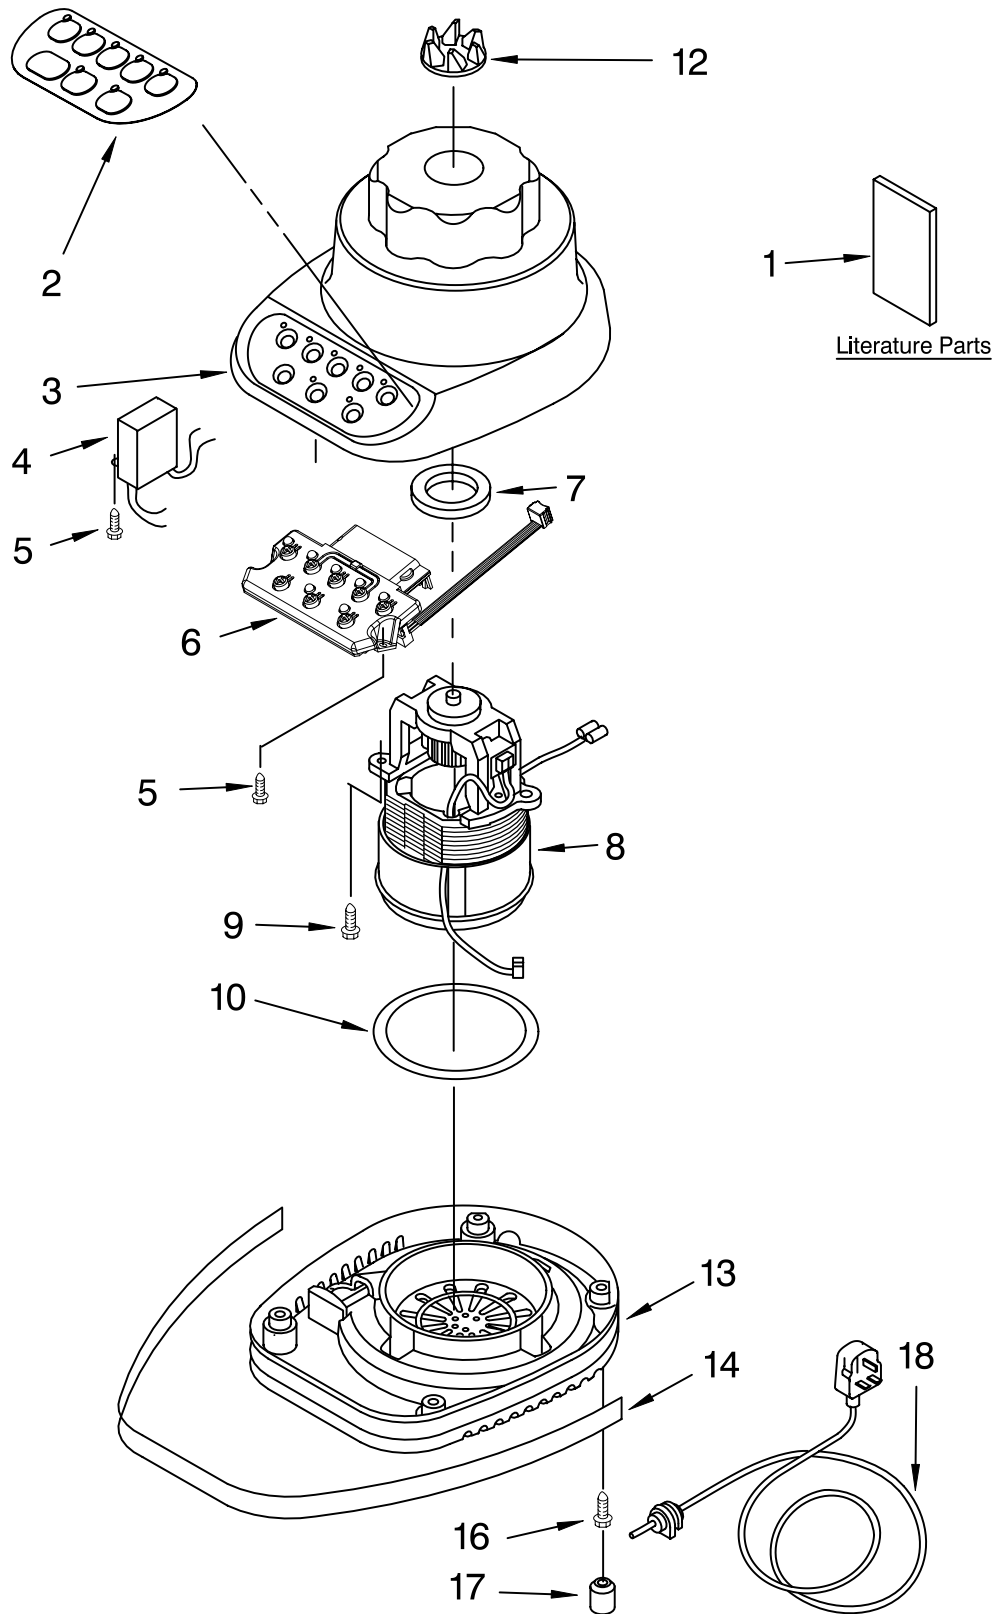

----- Manual continues below -----

PARTS LIST

for

KitchenAid®

5-SPEED BLENDER- SWISS

MODELS:

**5KSB52SWH5 (White)
5KSB52SOB5 (Onyx Black)
5KSB52SBU5 (Cobalt Blue)
5KSB52SGR5 (Imperial Grey)
5KSB52SER5 (Empire Red)**

**FOR CUSTOMER SATISFACTION ALWAYS USE
FACTORY SPECIFICATION PARTS**

UNIT PARTS

For Variations Of Model: 5KSB52S__5

FOR ORDERING INFORMATION REFER TO PARTS PRICE LIST

UNIT PARTS

For Variations Of Model: 5KSB52S__5

Illus. No.	Part No.	DESCRIPTION
1		Literature
	9709310	Use & Care Guide
	8212374	Repair Parts List
2	9704296	Overlay, Switch
3		Housing, Upper
	9706989	White
	9706993	Onyx Black
	9706991	Cobalt Blue
	9706996	Imperial Grey
	9706995	Empire Red
4	9704299	EMI Filter
5	W10068250	Screw
6	9706613	Board, Control (230V)
7	3184398	Seal, Motor
8	9706760	Motor (240V)
9	3400062	Screw
10	9701904	O-Ring
12	9704230	Coupling, Drive
13		Base
	9706718	White
	9706722	Onyx Black
	9706720	Cobalt Blue
	9706722	Imperial Grey
	9706724	Empire Red
14	9704295	Band, Trim
16	3184608	Screw
17	115792	Foot, Rubber
18		Power Cord
	9707862	White
	9707863	Black