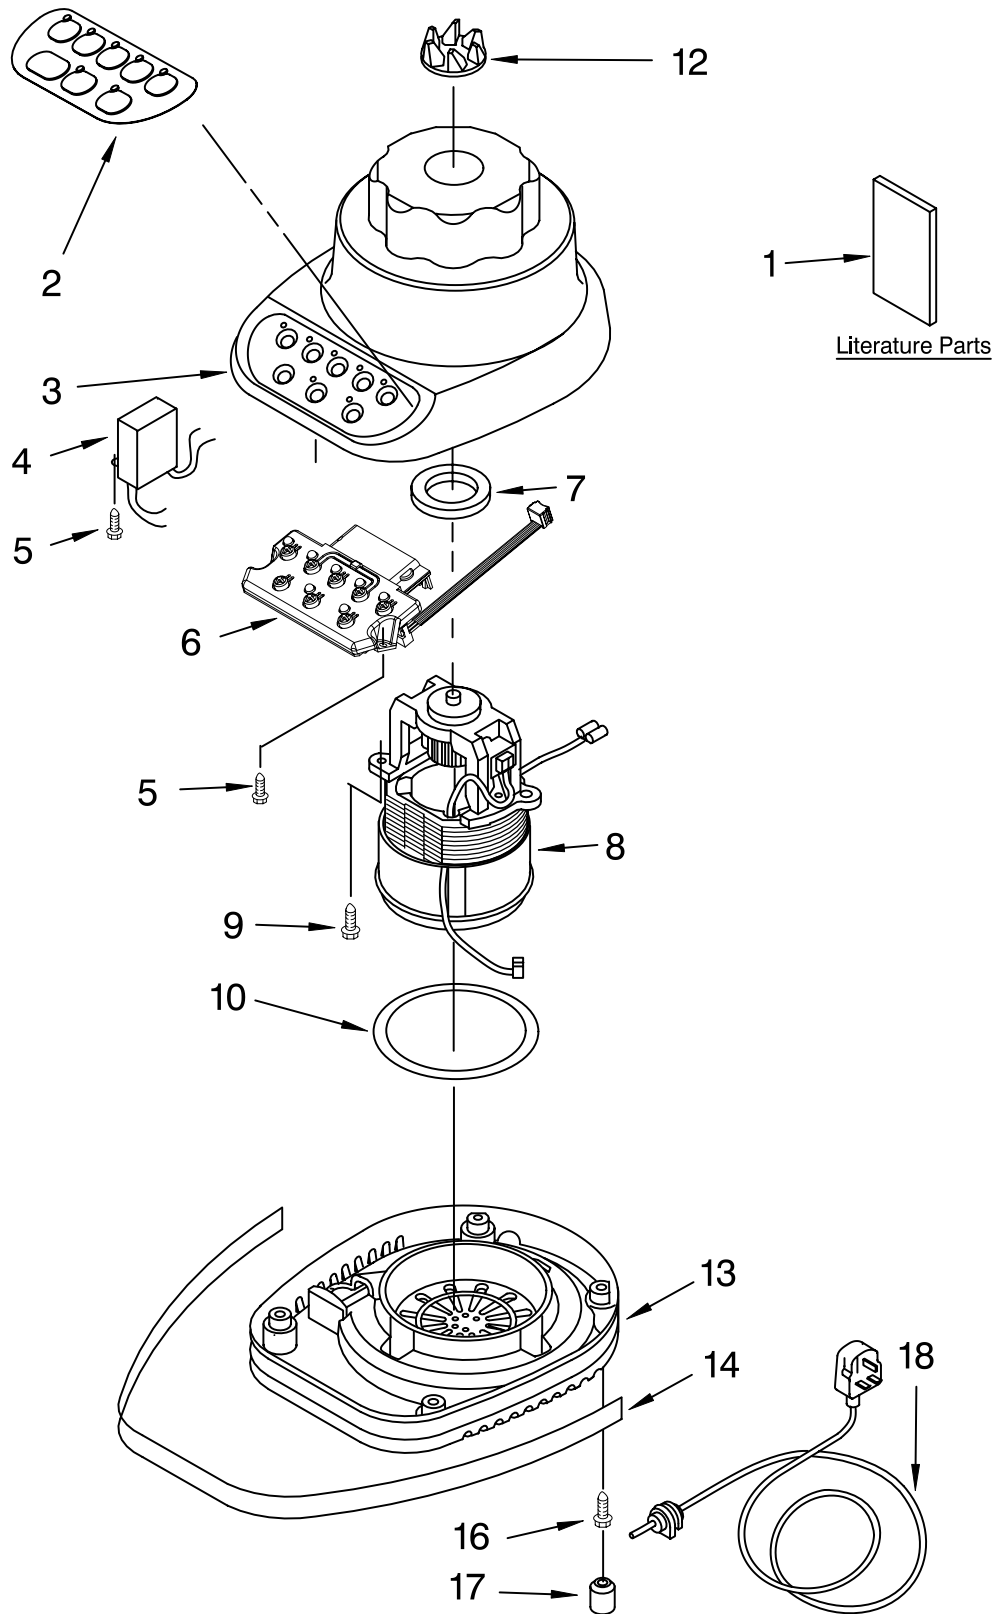

This Owner's Manual is provided and hosted by [Appliance Factory Parts](#).

KITCHENAID 5KSB52SER5 Owner's Manual

[Shop genuine replacement parts for KITCHENAID
5KSB52SER5](#)

[Find Your KITCHENAID Small Appliance Parts - Select From 538 Models](#)

----- Manual continues below -----

PARTS LIST

for

KitchenAid®

5-SPEED BLENDER- SWISS

MODELS:

**5KSB52SWH5 (White)
5KSB52SOB5 (Onyx Black)
5KSB52SBU5 (Cobalt Blue)
5KSB52SGR5 (Imperial Grey)
5KSB52SER5 (Empire Red)**

**FOR CUSTOMER SATISFACTION ALWAYS USE
FACTORY SPECIFICATION PARTS**

UNIT PARTS

For Variations Of Model: 5KSB52S__5

FOR ORDERING INFORMATION REFER TO PARTS PRICE LIST

UNIT PARTS

For Variations Of Model: 5KSB52S__5

Illus. No.	Part No.	DESCRIPTION
1		Literature
	9709310	Use & Care Guide
	8212374	Repair Parts List
2	9704296	Overlay, Switch
3		Housing, Upper
	9706989	White
	9706993	Onyx Black
	9706991	Cobalt Blue
	9706996	Imperial Grey
	9706995	Empire Red
4	9704299	EMI Filter
5	W10068250	Screw
6	9706613	Board, Control (230V)
7	3184398	Seal, Motor
8	9706760	Motor (240V)
9	3400062	Screw
10	9701904	O-Ring
12	9704230	Coupling, Drive
13		Base
	9706718	White
	9706722	Onyx Black
	9706720	Cobalt Blue
	9706722	Imperial Grey
	9706724	Empire Red
14	9704295	Band, Trim
16	3184608	Screw
17	115792	Foot, Rubber
18		Power Cord
	9707862	White
	9707863	Black