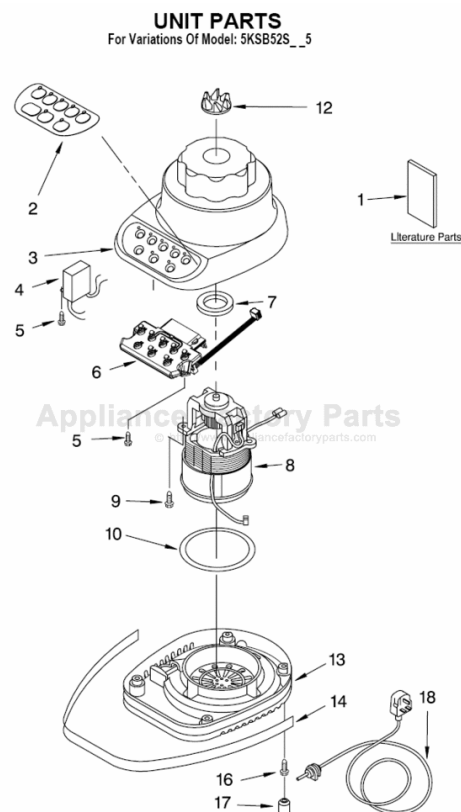

This Owner's Manual is provided and hosted by [Appliance Factory Parts](#).

KITCHENAID 5KSB52SER5 Owner's Manual

[Shop genuine replacement parts for KITCHENAID
5KSB52SER5](#)

[Find Your KITCHENAID Small Appliance Parts - Select From 538 Models](#)

----- Manual continues below -----

PARTS LIST

for

KitchenAid®

5-SPEED BLENDER- SWISS

MODELS:

**5KSB52SWH5 (White)
5KSB52SOB5 (Onyx Black)
5KSB52SBU5 (Cobalt Blue)
5KSB52SGR5 (Imperial Grey)
5KSB52SER5 (Empire Red)**

**FOR CUSTOMER SATISFACTION ALWAYS USE
FACTORY SPECIFICATION PARTS**

UNIT PARTS

For Variations Of Model: 5KSB52S__5

FOR ORDERING INFORMATION REFER TO PARTS PRICE LIST

UNIT PARTS

For Variations Of Model: 5KSB52S__5

Illus. No.	Part No.	DESCRIPTION
1		Literature
	9709310	Use & Care Guide
	8212374	Repair Parts List
2	9704296	Overlay, Switch
3		Housing, Upper
	9706989	White
	9706993	Onyx Black
	9706991	Cobalt Blue
	9706996	Imperial Grey
	9706995	Empire Red
4	9704299	EMI Filter
5	W10068250	Screw
6	9706613	Board, Control (230V)
7	3184398	Seal, Motor
8	9706760	Motor (240V)
9	3400062	Screw
10	9701904	O-Ring
12	9704230	Coupling, Drive
13		Base
	9706718	White
	9706722	Onyx Black
	9706720	Cobalt Blue
	9706722	Imperial Grey
	9706724	Empire Red
14	9704295	Band, Trim
16	3184608	Screw
17	115792	Foot, Rubber
18		Power Cord
	9707862	White
	9707863	Black