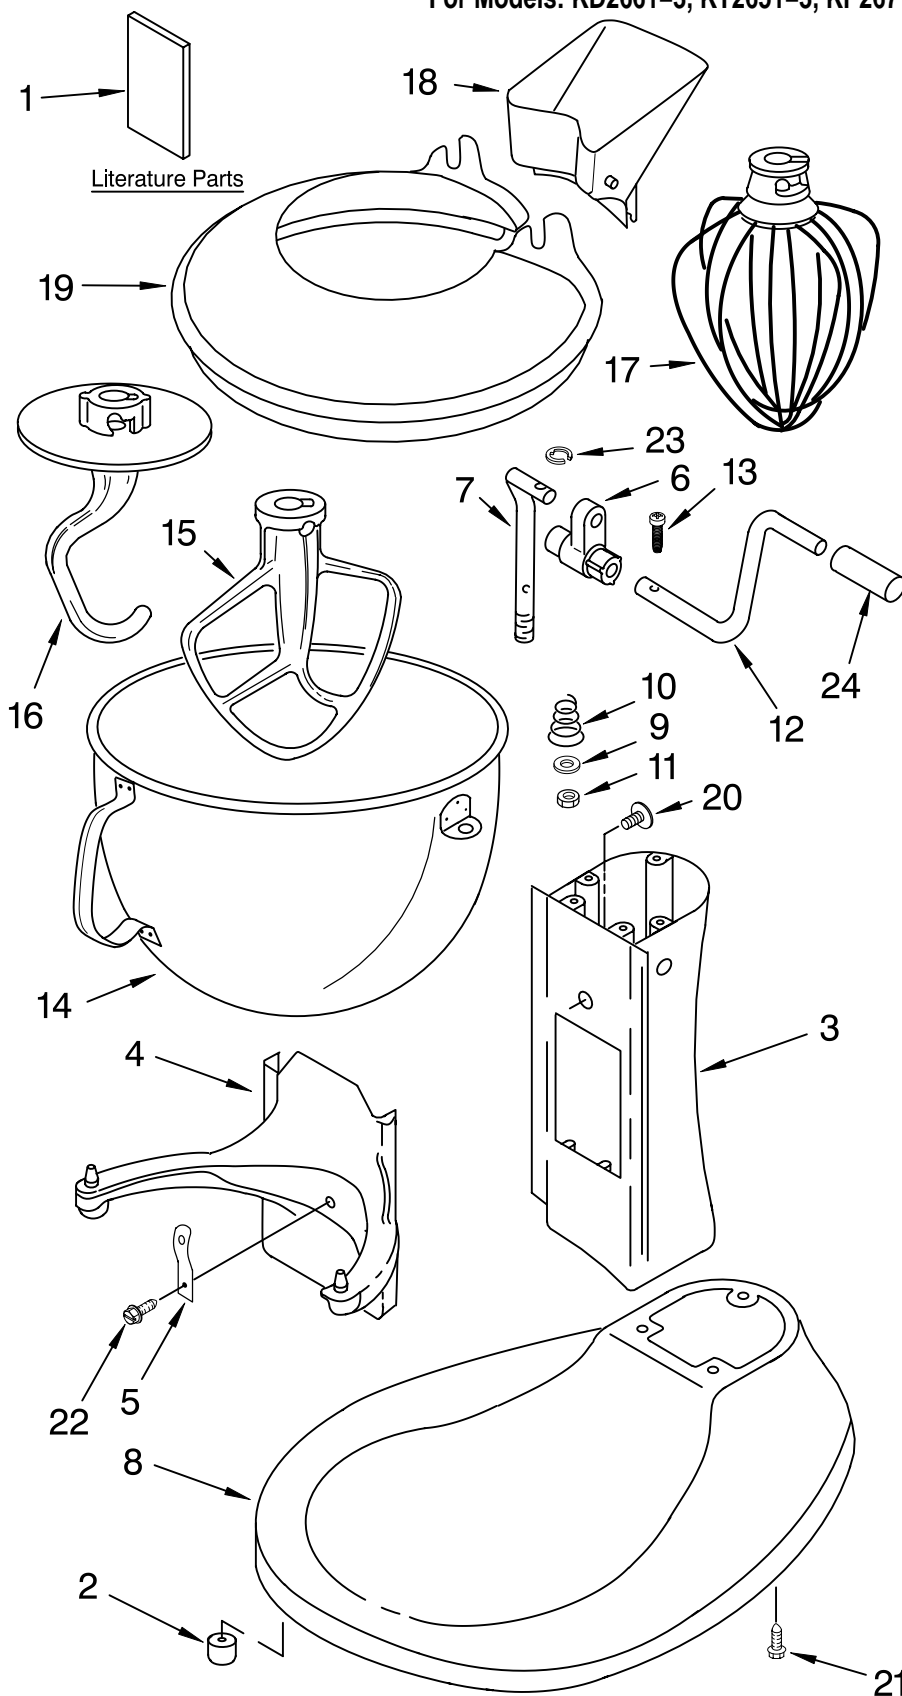

BASE AND PEDESTAL UNIT

For Models: KD2661-3, KT2651-3, KP2671-3

Illus. No.	Part No.	DESCRIPTION
1	LIT9707946 LIT8204525	Literature Parts Use & Care Guide Repair Parts List
2	9703414	Foot, Rubber (5)
3	**	Column Assembly
4	**	Bowl Support
5	9703474	Latch, Bowl Spring
6	9706885	Arm, Bowl Lift
7	9706787	Rod, Bowl Lift
8	**	Base And Foot Supports
9	9703439	Washer
10	9237	Spring
11	4159092	Nut
12	9706788	Handle, Bowl Lift
13	3400863	Screw
14	9703687	Bowl (6 Qt)
15		Beater, Flat
16	9707674 9703485	Coated (KD & KT) Burnished (KP)
16	9707676 9703486	Coated (KD & KT) Burnished (KP)
17	9703491	Wire Whip
18	9703534	Pouring Spout
19	9703533	Pouring Shield
20	9703426	Cam, Adjusting
21	3400200	Screw, 1/4-20 x 3/4
22	3400018	Screw, 10-24 x 1/2
23	9703307	Clip
24	9703698	Handle (KD & KP)

**Refer To Page 2
Color Variation Parts

FOR ORDERING INFORMATION REFER TO PARTS PRICE LIST