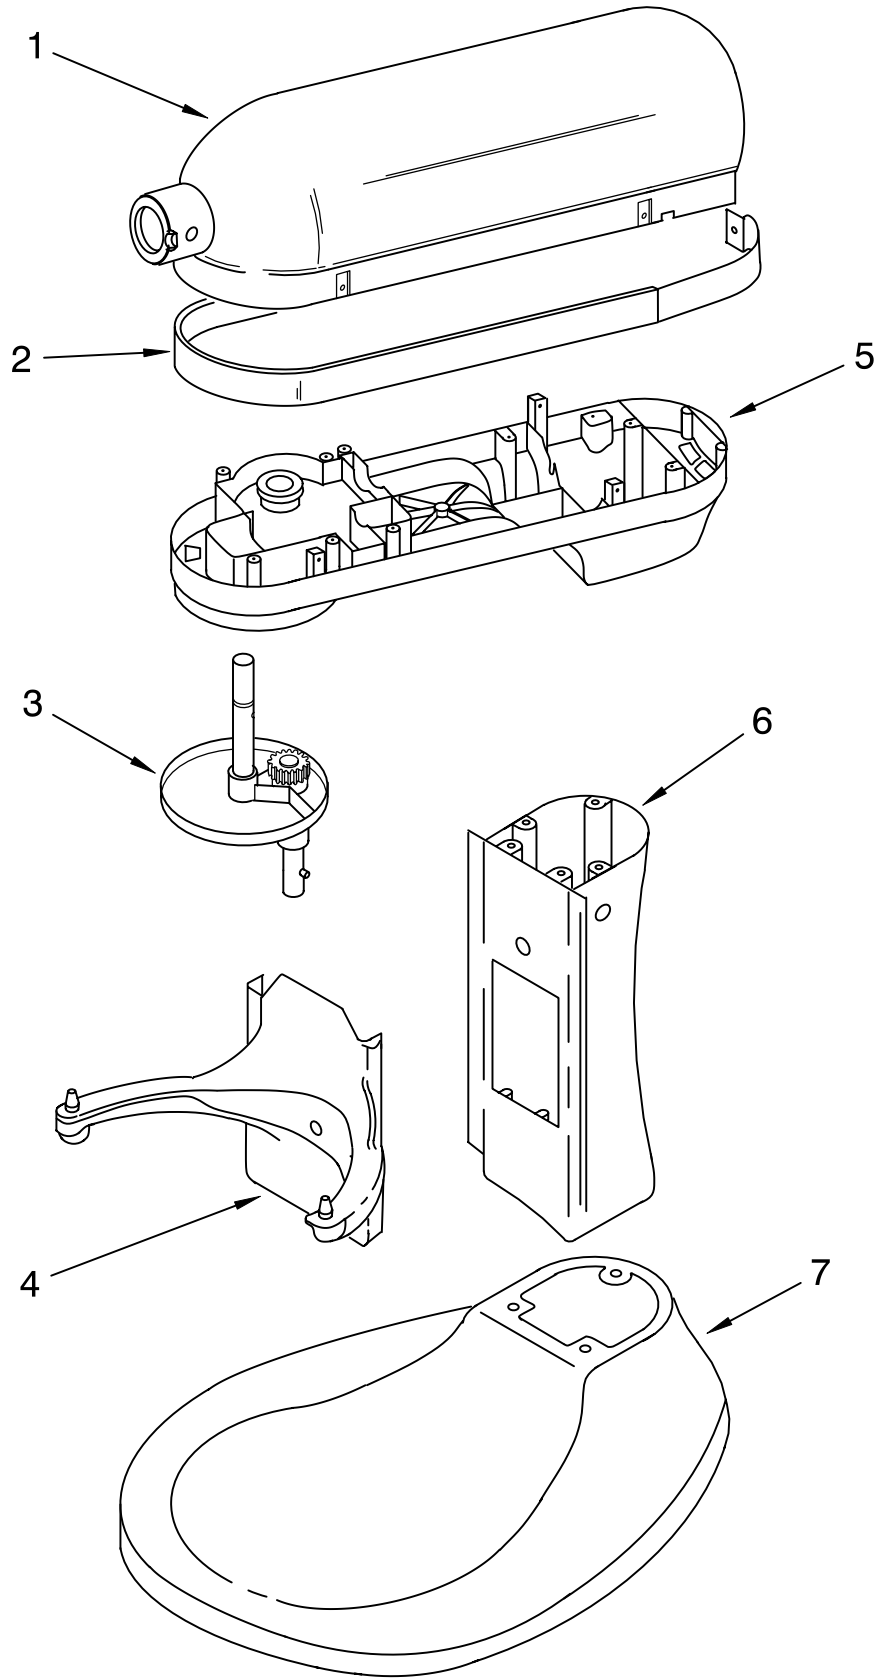

COLOR VARIATION PARTS

For Models: KD2661-3, KT2651-3, KP2671-3

FOR ORDERING INFORMATION REFER TO PARTS PRICE LIST