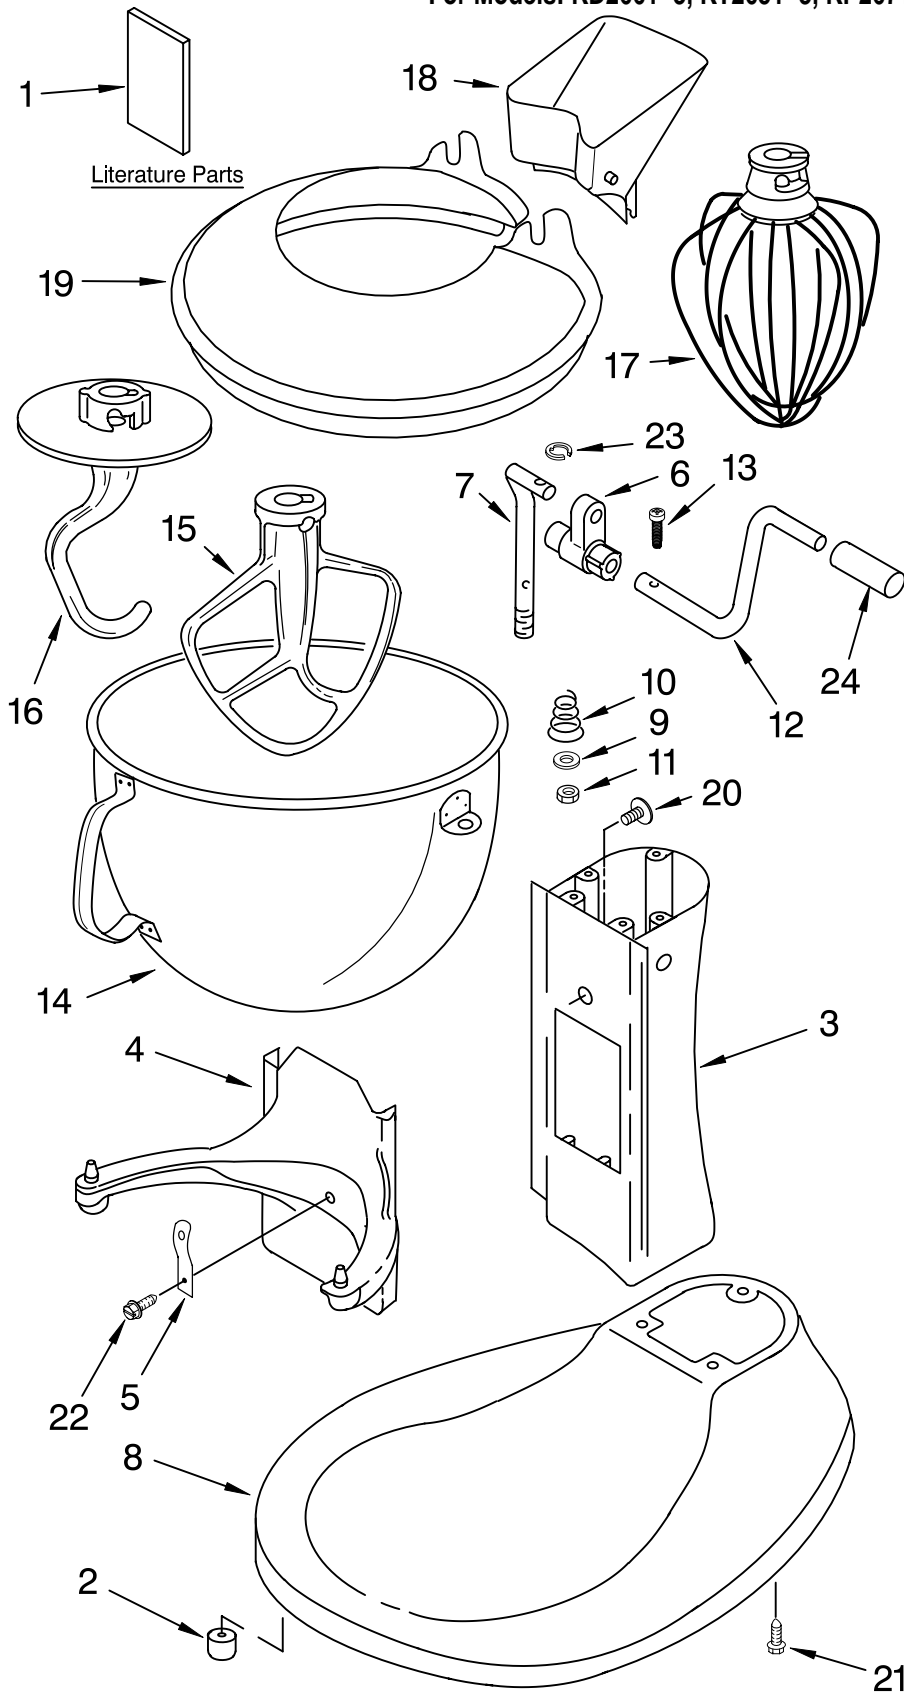

BASE AND PEDESTAL UNIT

For Models: KD2661-3, KT2651-3, KP2671-3

Illus. No.	Part No.	DESCRIPTION
1	LIT9707946 LIT8204525	Literature Parts Use & Care Guide Repair Parts List
2	9703414	Foot, Rubber (5)
3	**	Column Assembly
4	**	Bowl Support
5	9703474	Latch, Bowl Spring
6	9706885	Arm, Bowl Lift
7	9706787	Rod, Bowl Lift
8	**	Base And Foot Supports
9	9703439	Washer
10	9237	Spring
11	4159092	Nut
12	9706788	Handle, Bowl Lift
13	3400863	Screw
14	9703687	Bowl (6 Qt)
15		Beater, Flat
16	9707674 9703485	Coated (KD & KT) Burnished (KP) Dough Hook
17	9707676 9703486	Coated (KD & KT) Burnished (KP) Wire Whip
18	9703534	Pouring Spout
19	9703533	Pouring Shield
20	9703426	Cam, Adjusting
21	3400200	Screw, 1/4-20 x 3/4
22	3400018	Screw, 10-24 x 1/2
23	9703307	Clip
24	9703698	Handle (KD & KP)

**Refer To Page 2
Color Variation Parts

FOR ORDERING INFORMATION REFER TO PARTS PRICE LIST