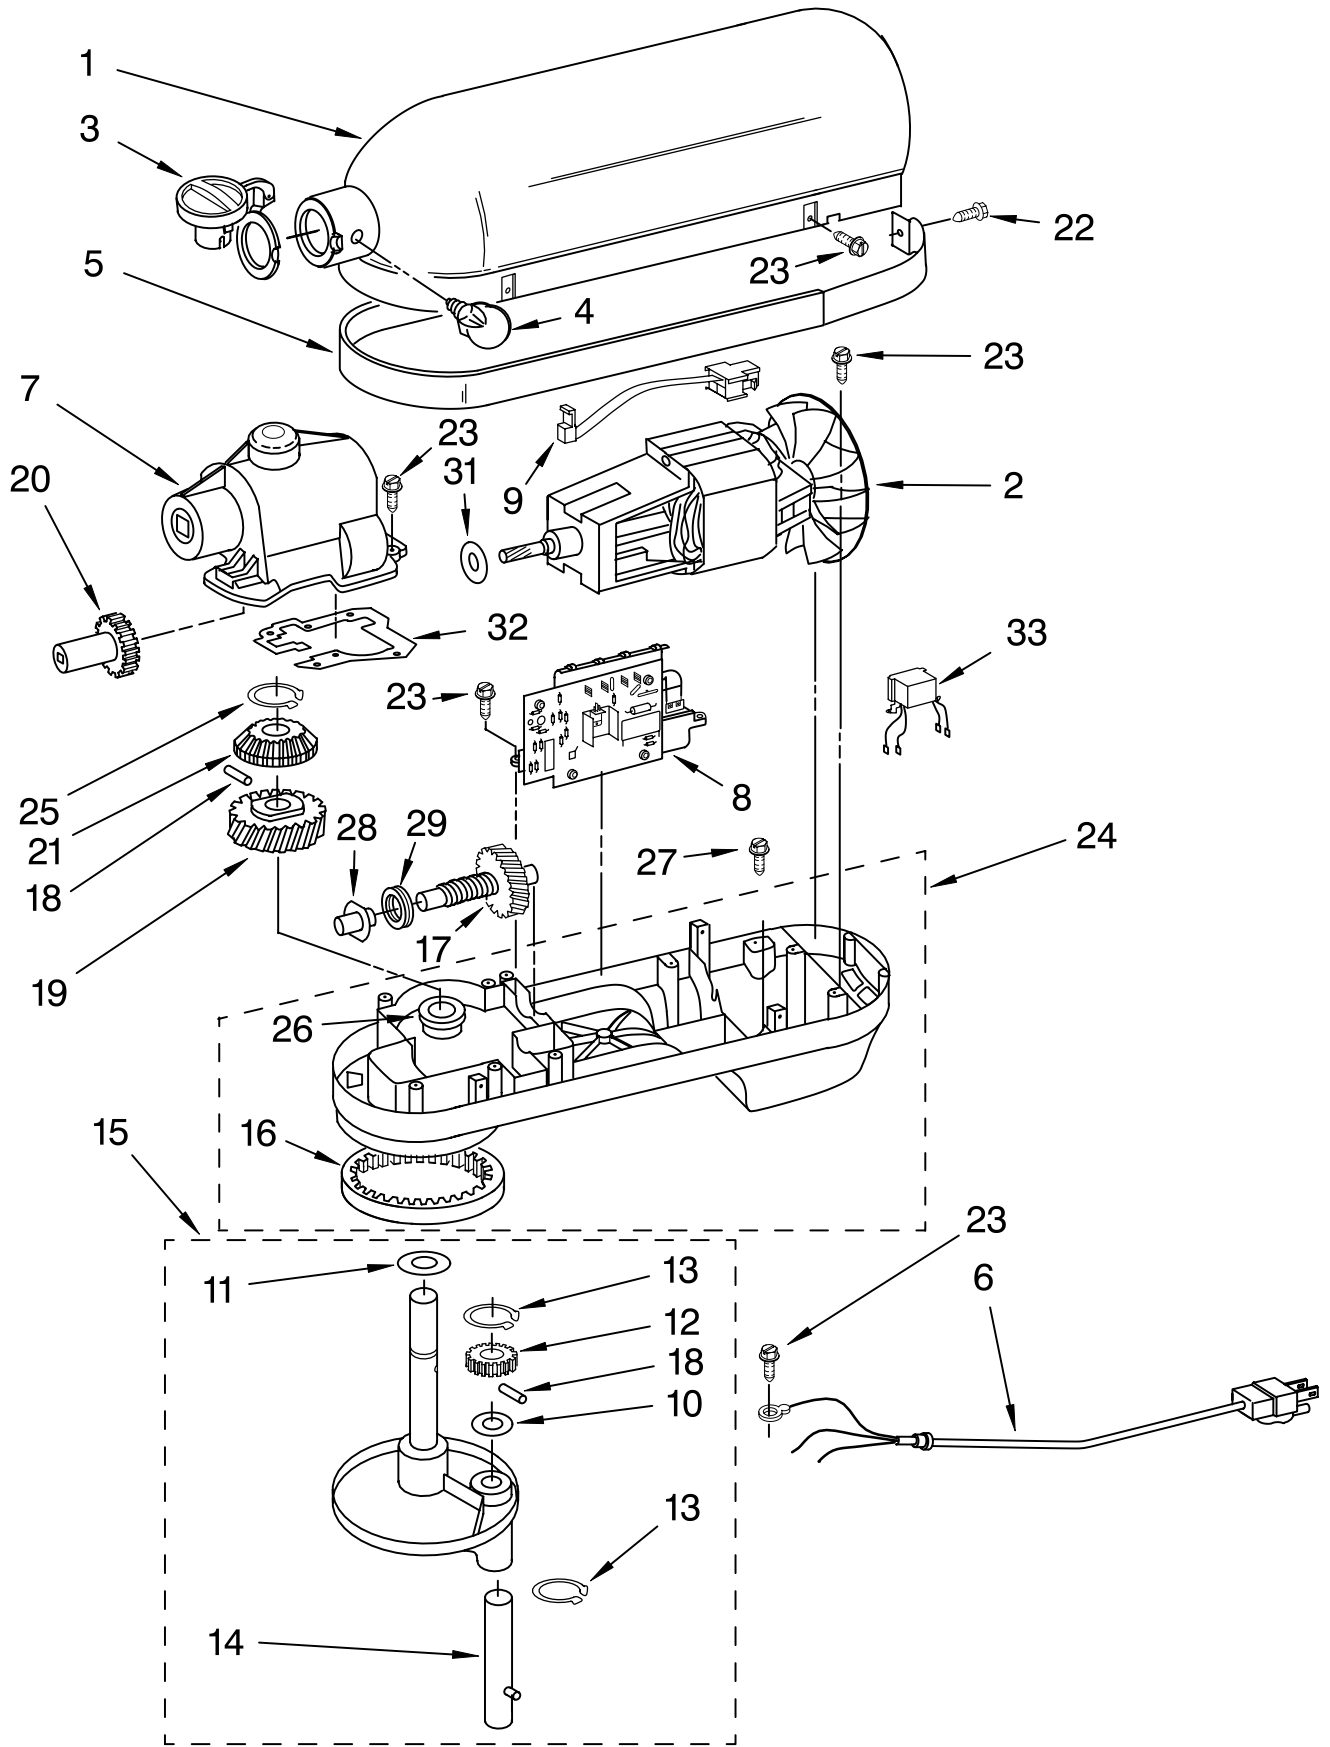

CASE, GEARING AND PLANETARY UNIT

For Models: 5KP2670 & 8KP2670

FOR ORDERING INFORMATION REFER TO PARTS PRICE LIST

CASE, GEARING AND PLANETARY UNIT

For Models: 5KP2670 & 8KP2670

Illus. No.	Part No.	DESCRIPTION
1	9703311	Gearcase Motor Housing
2		Motor (10 Tooth)
	9706549	International
	9706548	Taiwan
		Motor (8 Tooth)
		(Serial Numbers
		WL18 – WL45)
	9706034	International
	9706251	Taiwan
3	9703315	Cap, Attachemnt
		Hub (Hinged)
4	240374	Thumb Screw
5	9706075	Band, Trim
6		Power Cord
	9706063	International
	9703564	(S/N WL18 – WP18)
	9706064	Australia
	9703565	(S/N WL18 – WL37)
	9706065	Taiwan
7	9703671	Transmission
		Housing
8	9707510	Control Assembly
	9707511	Taiwan
9	9703312	Sensor, Hall
		Effect
10	9706090	Washer
11	9703434	Washer, Fiber
12	9703340	Gear, Pinion
13	9703438	Retaining Clip
14	9703314	Agitator Shaft
15	9706042	Planetary Assembly
	9703613	Taiwan
16	9703339	Gear, External
17	9706770	Worm Gear
	9703446	(For Use With 8
		Tooth Motors)
18	4161950	Retaining Pin
19	9703543	Gear, Worm
		Follower
20	9703338	Gear, Attachment
		Hub Bevel
21	9703337	Gear, Bevel
22	3400617	Screw, 6–32 x 1/4
23	3400814	Screw, 8–32 x 5/8
24	9703313	Lower Gear Case
25	9703680	Retaining Clip
26	16897	Bearing, Lower
		Center
27	3400200	Screw (3)
		1/4 – 20 x 3/4
28		Bearing
	9703560	Front
	9703570	Rear
29	9703445	Thrust Bearing
31	9706247	Seal, Motor
		Shaft
32	9703381	Gasket,
		Transmission
33	9706073	RF Filter

FOR ORDERING INFORMATION REFER TO PARTS PRICE LIST