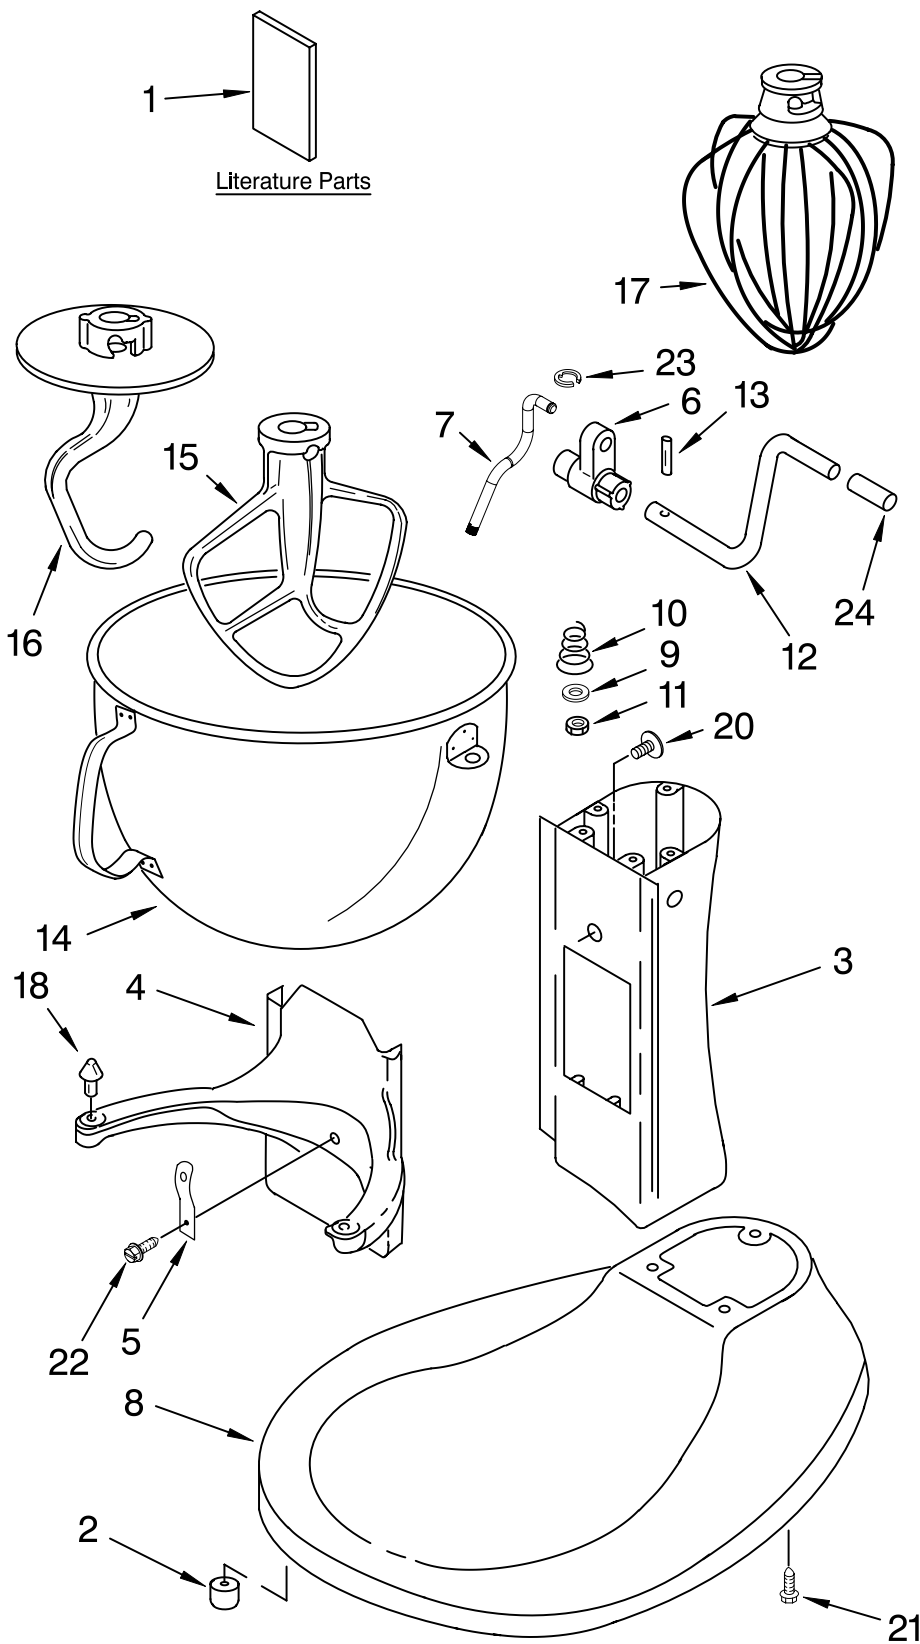

BASE AND PEDESTAL UNIT

For Models: 5KP2670 & 8KP2670

Illus. No.	Part No.	DESCRIPTION
1	LIT9706060 LIT4176990	Literature Parts Use And Care Guide Repair Parts List
2	9703414	Foot, Rubber (5)
3	9703673	Column Assembly
4	9703674	Bowl Support
5	9703474	Latch, Bowl Spring
6	9706885	Arm, Bowl Lift
7	9706787	Rod, Bowl Lift
8	9703690	Base And Foot Supports
9	9703439	Washer
10	9237	Spring
11	4159092	Nut
12	9706788	Handle, Bowl Lift
13	9703442	Roll Pin
14	9706005	Bowl (6 Qt)
15	9703485	Beater, Flat
16	9703486	Dough Hook
17	9703491	Wire Whip
18	4162028	Pin, Bowl Locating
20	9703426	Cam, Adjusting
21	3400200	Screw, 1/4-20 x 3/4
22	3400018	Screw, 10-24 x 1/2
23	9703307	Clip
24	9703698	Handle

FOR ORDERING INFORMATION REFER TO PARTS PRICE LIST