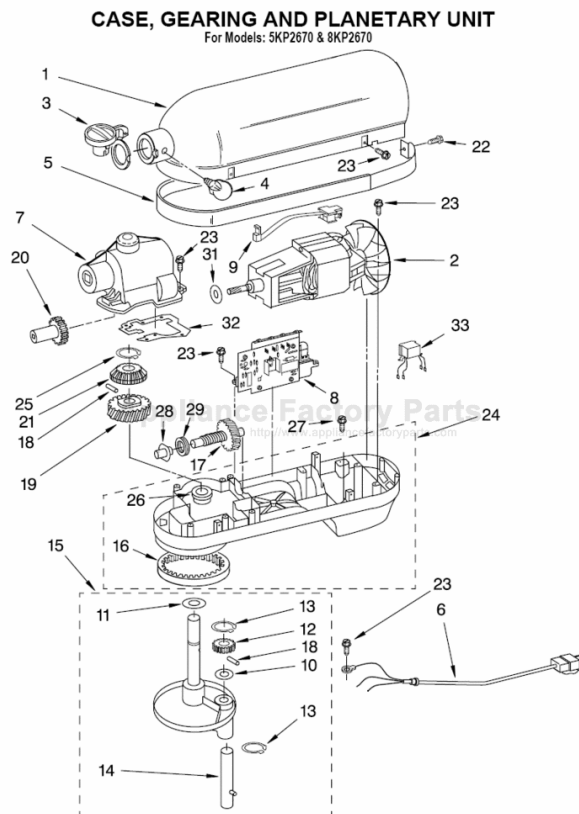

[Find Your WHIRLPOOL Mixer Parts - Select From 47 Models](#)

----- Manual continues below -----