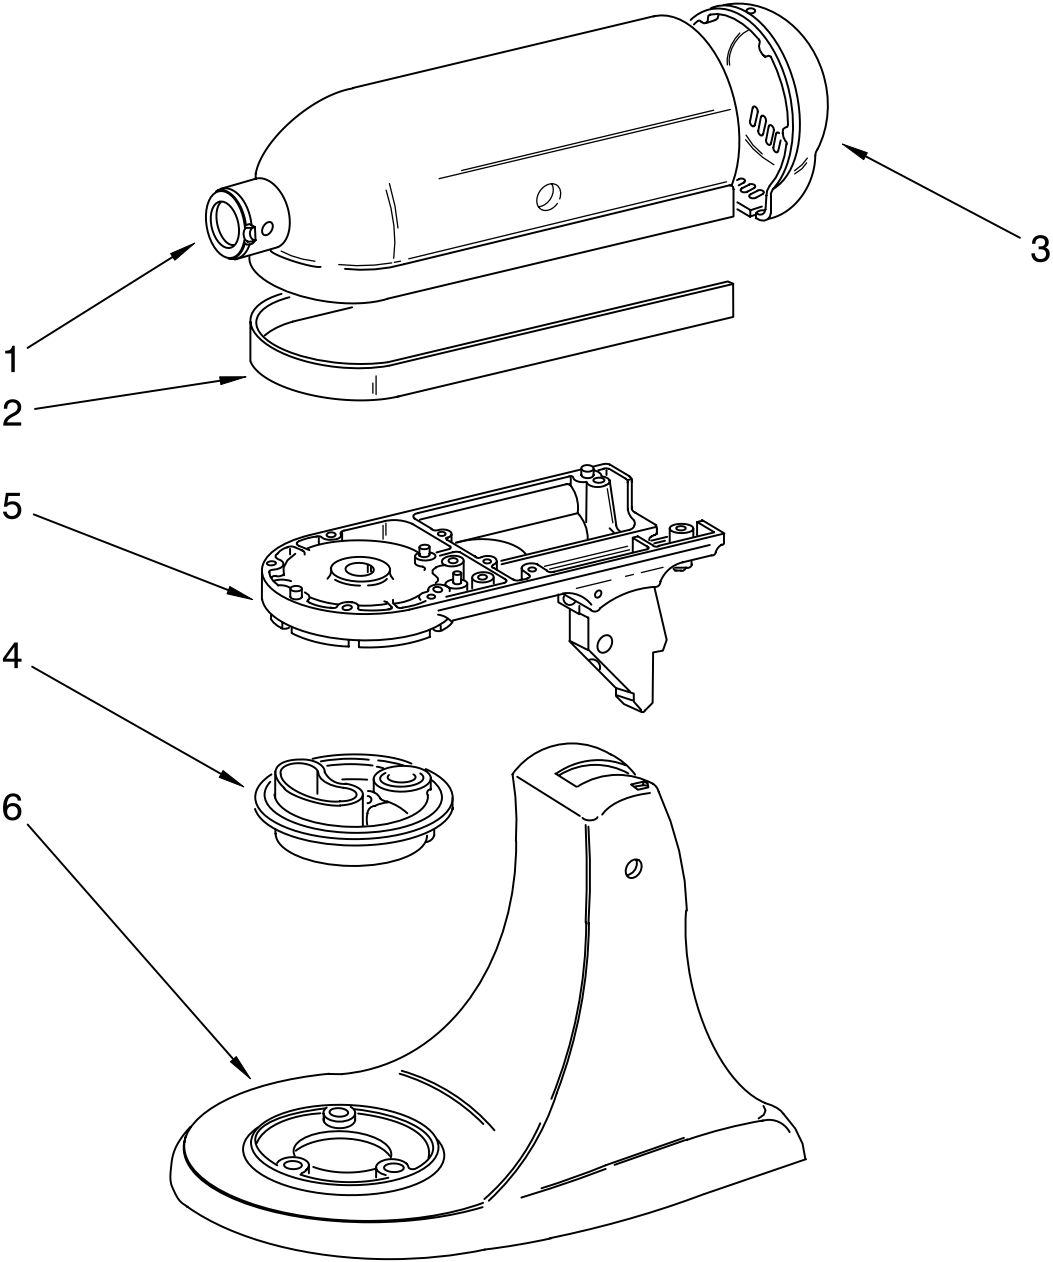

COLOR VARIATION PARTS

For Models: 9KSM150PS_0

FOR ORDERING INFORMATION REFER TO PARTS PRICE LIST