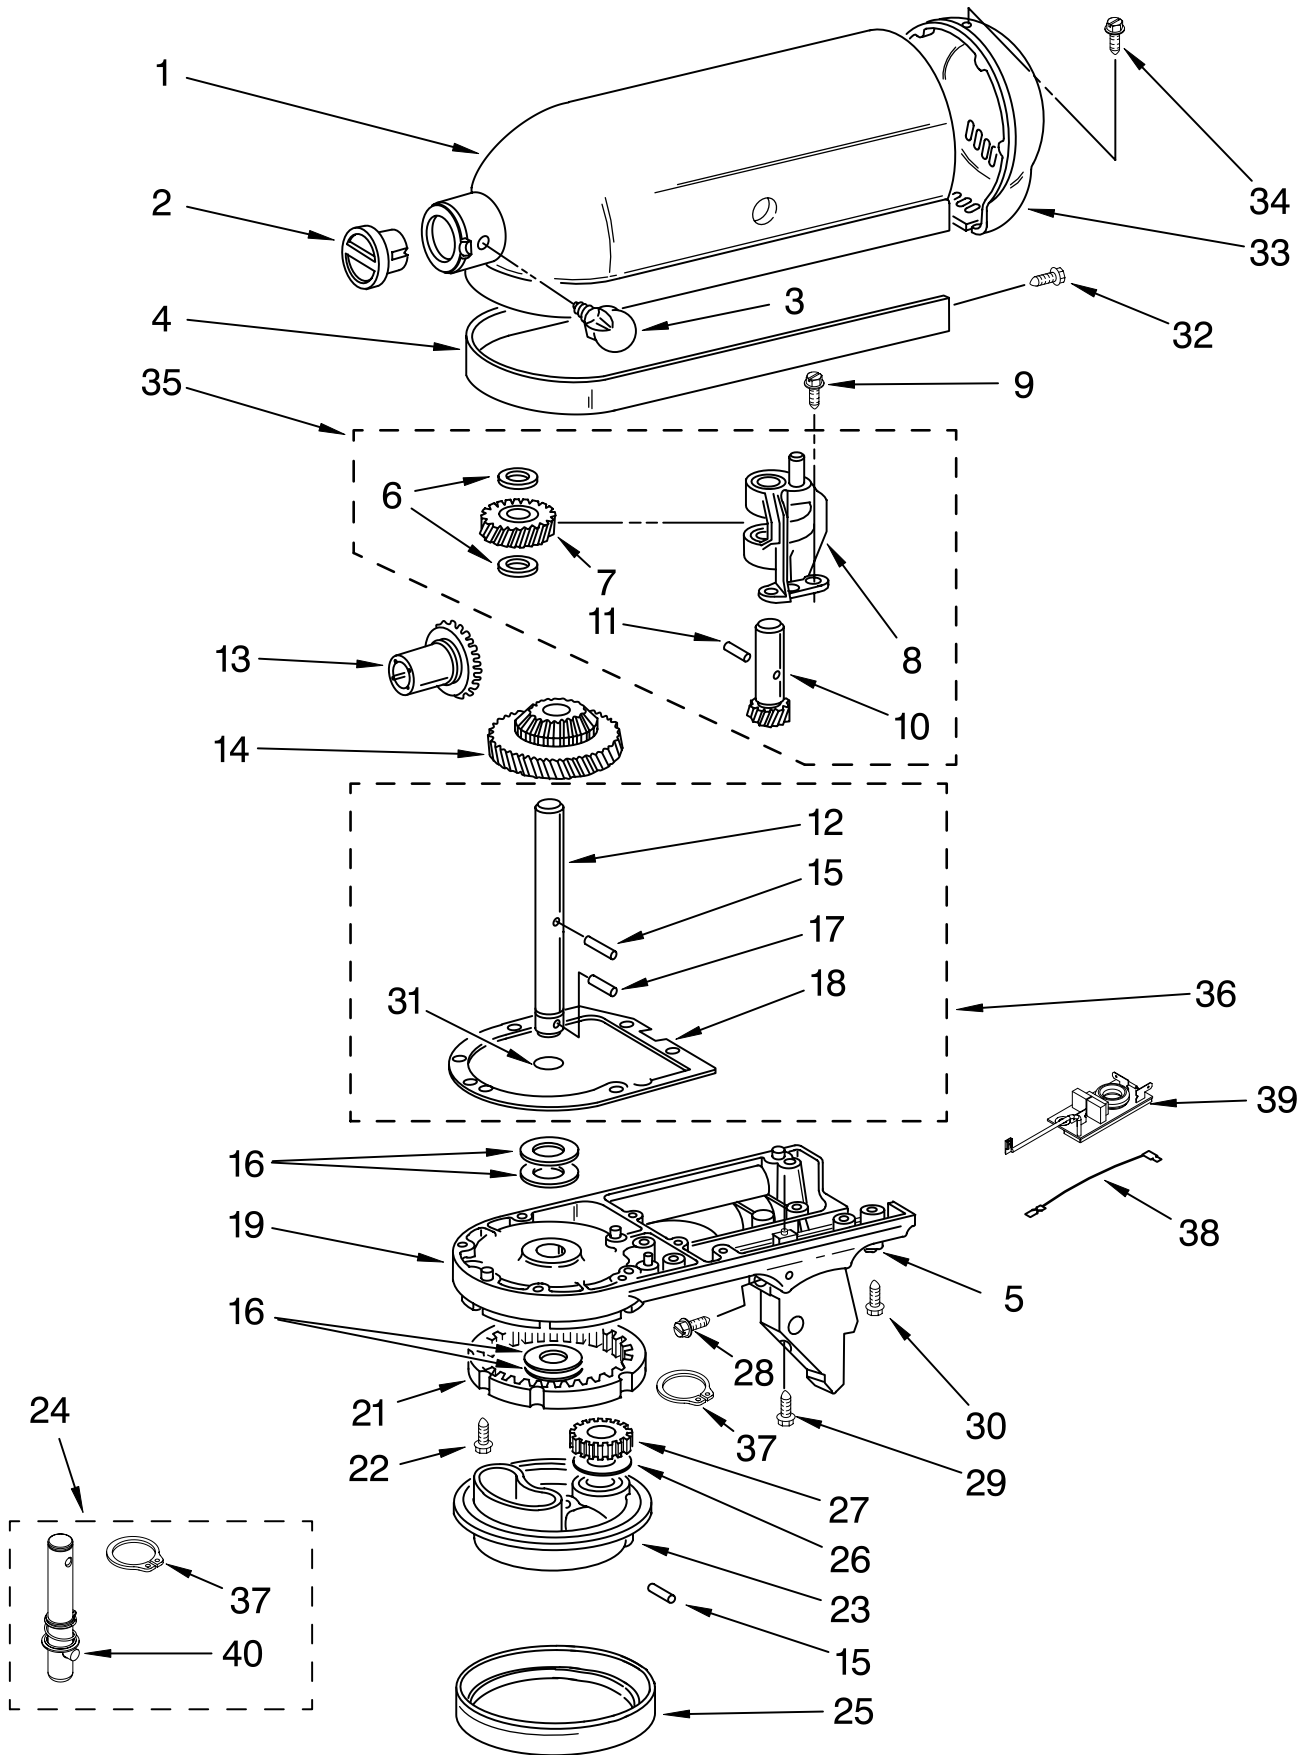

CASE, GEARING AND PLANETARY UNIT

For Models: 9KSM150PS_0

FOR ORDERING INFORMATION REFER TO PARTS PRICE LIST

CASE, GEARING AND PLANETARY UNIT

For Models: 9KSM150PS__0

Illus. No.	Part No.	DESCRIPTION
1	**	Gearcase Motor Housing
2		Cap, Attachment Hub
3	242765-2	Chrome Thumb Screw
	9709194	Black
4	**	Band, Trim
5	8533914	Lock Washer
6	3180161	Washer
7	W10112253	Worm Gear
8	240308	Worm Gear Bracket And Bearing
9	3400022	Screw
10	240210-2	Shaft & Pinion
11	9705444	Pin
12	240026	Shaft, Vertical Center
13	9705130	Gear, Attachment Hub Bevel
14	9709627	Bevel Pinion
15	240018-1	Pin, Agitator Shaft
16	3180163	Washer
17	9705443	Pin, Groove
18	4162324	Gasket, Transmission Case
19	**	Lower Gear Case
21	9703904	Gear, Internal
22	3400020	Screw
23	**	Planetary
24	4176067	Agitator Shaft
25	240285	Ring, Planetary
26	3180163	Washer
27	9703903	Pinion, Gear
28	89411	Screw
29	3400203	Screw, Set
30	3400025	Screw, Machine
31	67500-55	"O" Ring
32	311932	Screw
33	**	Cover, End
34	4162914	Screw
35	240309-2	Worm Gear Bracket and Gear
36	4160474	Center Shaft & "O" Ring
37	9703438	Ring
38	9702311	Lead, Filter Control Board
39	9705132	RFI Filter
40	9704677	Pin, Groove

**Refer to Page 2
Color Variation Parts

FOR ORDERING INFORMATION REFER TO PARTS PRICE LIST