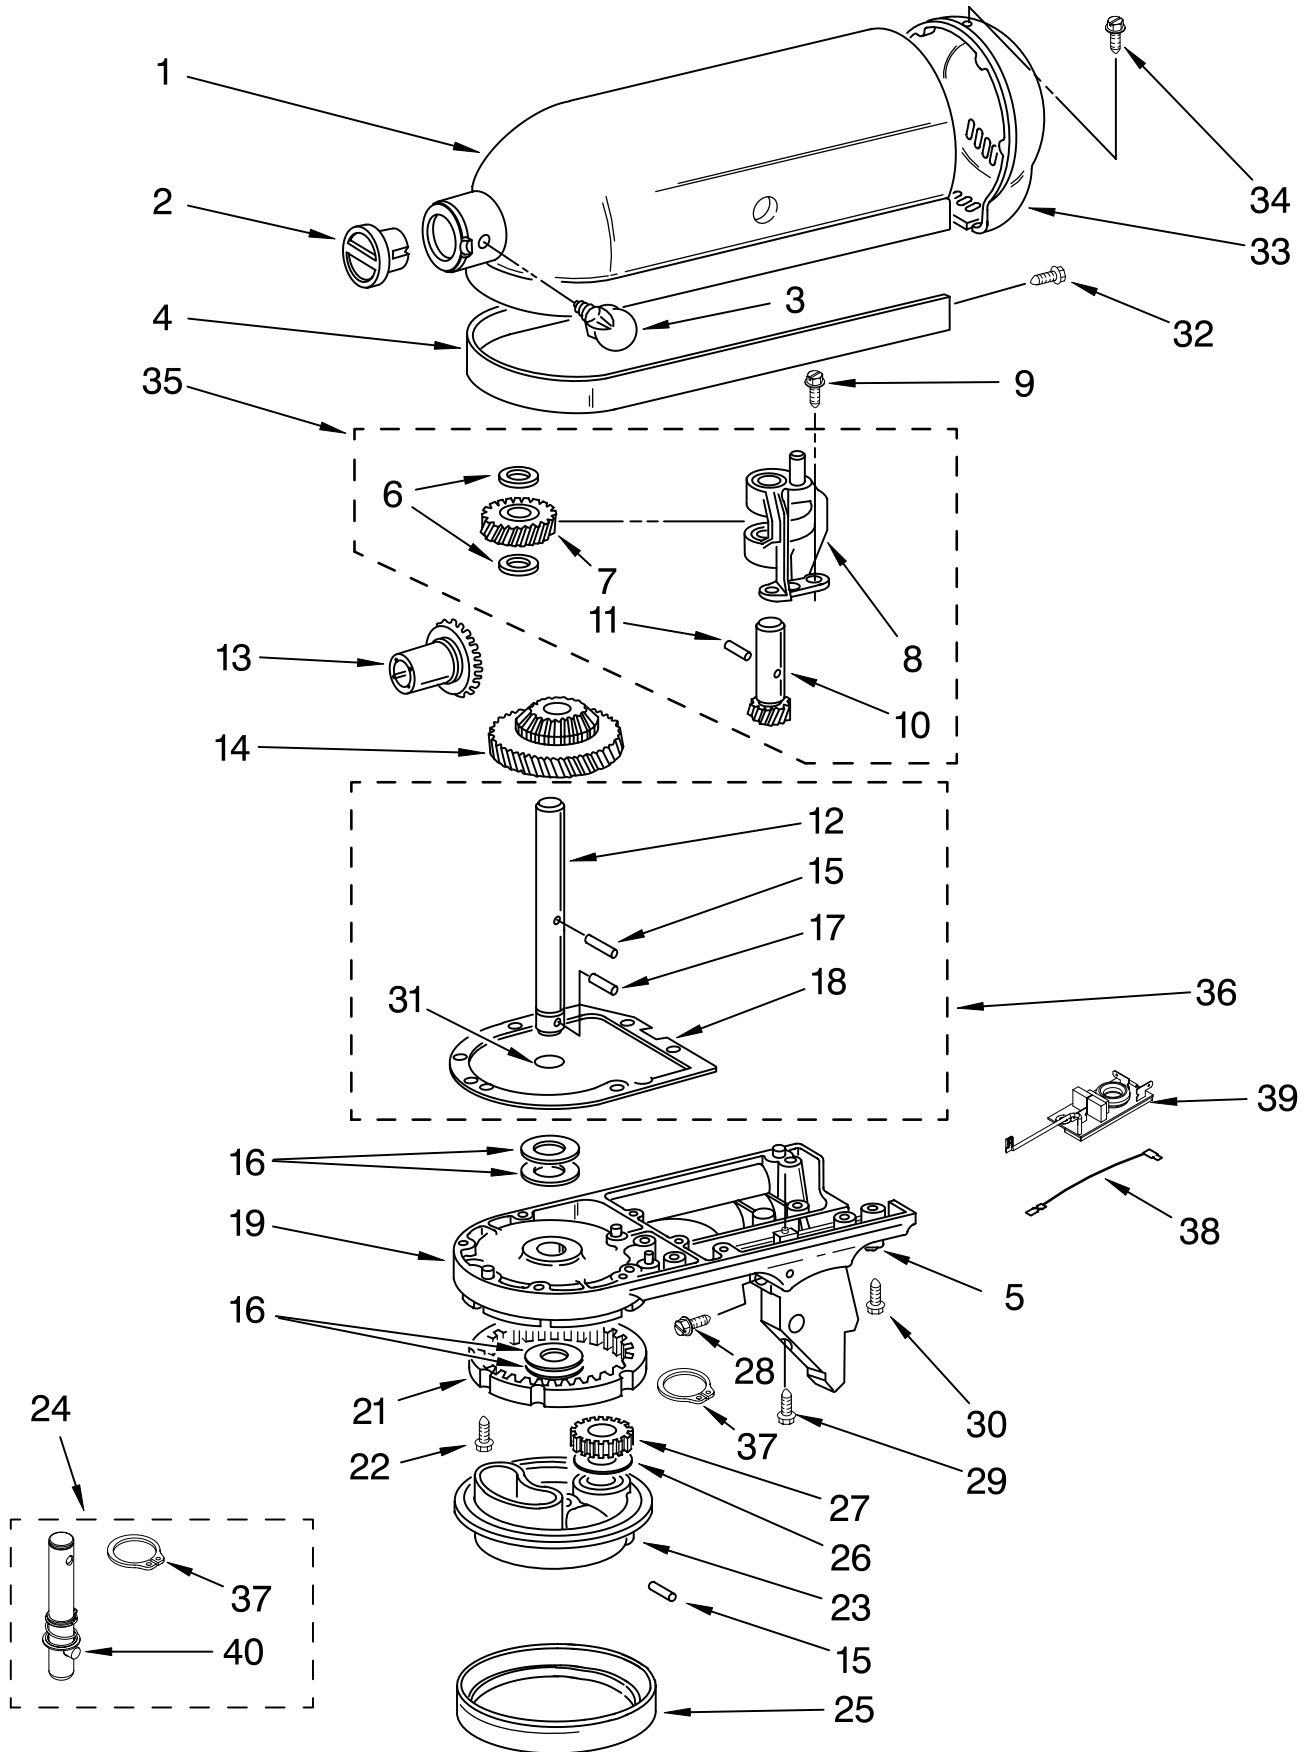

CASE, GEARING AND PLANETARY UNIT

For Models: 9KSM150PS_0

FOR ORDERING INFORMATION REFER TO PARTS PRICE LIST

CASE, GEARING AND PLANETARY UNIT

For Models: 9KSM150PS__0

Illus. No.	Part No.	DESCRIPTION
1	**	Gearcase Motor Housing
2		Cap, Attachment Hub
3	242765-2	Chrome Thumb Screw
	9709194	Black
4	**	Band, Trim
5	8533914	Lock Washer
6	3180161	Washer
7	W10112253	Worm Gear
8	240308	Worm Gear Bracket And Bearing
9	3400022	Screw
10	240210-2	Shaft & Pinion
11	9705444	Pin
12	240026	Shaft, Vertical Center
13	9705130	Gear, Attachment Hub Bevel
14	9709627	Bevel Pinion
15	240018-1	Pin, Agitator Shaft
16	3180163	Washer
17	9705443	Pin, Groove
18	4162324	Gasket, Transmission Case
19	**	Lower Gear Case
21	9703904	Gear, Internal
22	3400020	Screw
23	**	Planetary
24	4176067	Agitator Shaft
25	240285	Ring, Planetary
26	3180163	Washer
27	9703903	Pinion, Gear
28	89411	Screw
29	3400203	Screw, Set
30	3400025	Screw, Machine
31	67500-55	"O" Ring
32	311932	Screw
33	**	Cover, End
34	4162914	Screw
35	240309-2	Worm Gear Bracket and Gear
36	4160474	Center Shaft & "O" Ring
37	9703438	Ring
38	9702311	Lead, Filter Control Board
39	9705132	RFI Filter
40	9704677	Pin, Groove

**Refer to Page 2
Color Variation Parts

FOR ORDERING INFORMATION REFER TO PARTS PRICE LIST