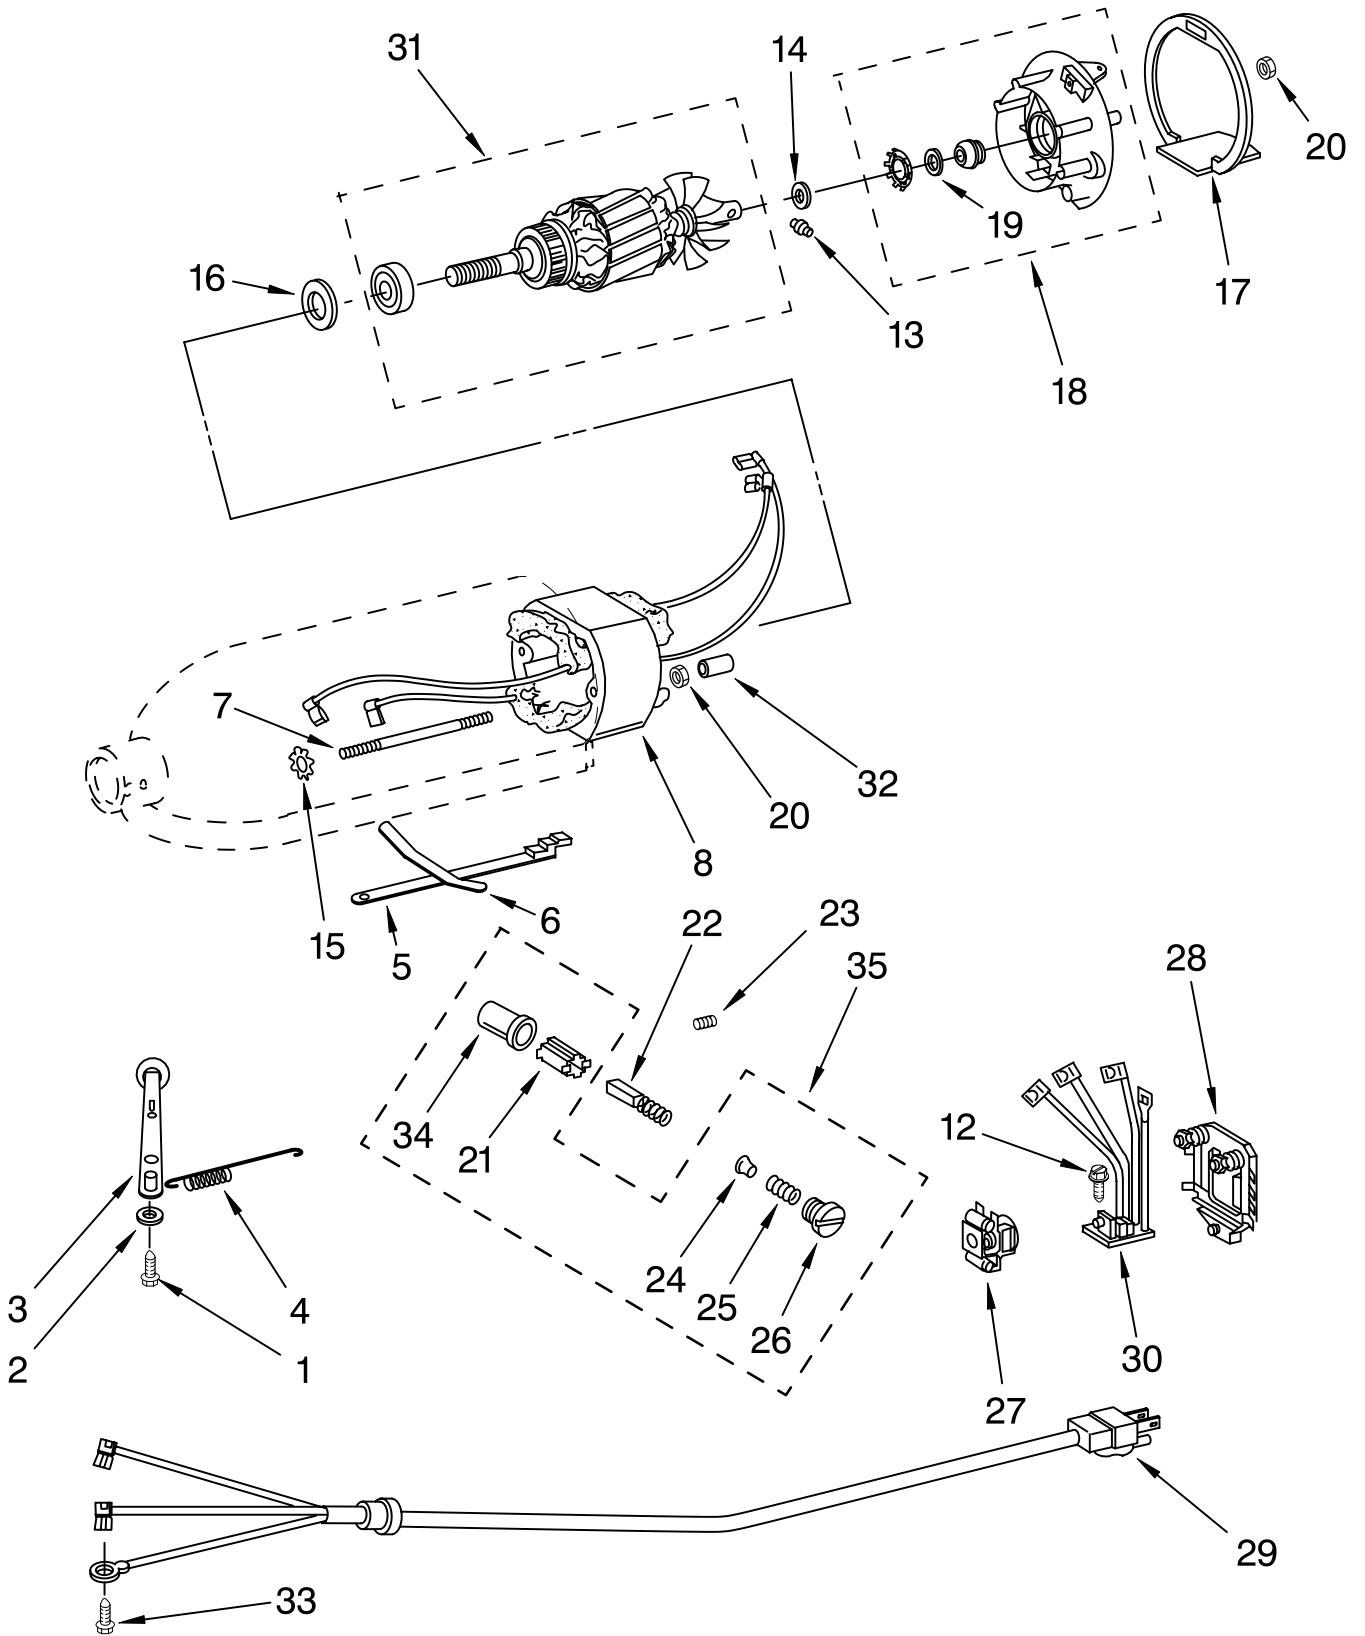

MOTOR AND CONTROL PARTS

For Models: 9KSM150PS_0

FOR ORDERING INFORMATION REFER TO PARTS PRICE LIST

MOTOR AND CONTROL PARTS

For Models: 9KSM150PS_0

Illus. No.	Part No.	DESCRIPTION
1	110679	Screw, Pivot
2	116241	Washer, Spring
3		Switch Lever And Stud
	9709276	Black
4	3183680	Spring, Control Plate
5	3184176	Speed Link & Cam
6	240205	Spring, Flat
7	240769	Screw, Stator
8	243037-3	Field Assembly
12	W10068260	Screw
13	16998	Stud, Governor Drive
14	3180162	Washer
15	W10068270	Washer
16	9704324	Washer, Ball Bearing (Front)
17	240775-1	Seal, End
18	3180526	Bracket, Bearing Asm.
19	3180238	Washer
20	8533905	Nut, Machine
21	240680	Insert, Brush Holder
22	9706416	Brush, Carbon
23	9707926	Screw
24	116286	Cap, Spring Seat
25	116287	Spring, Cap
26		Cap, Brush Holder
	3184212	Black
27	17830	Governor Assembly
28	240904-2	Control Plate Assembly
29		Power Cord
	9704812	Black
30	9706595	Phase Control Board
31	9708314	Armature & Bearing
32	4162634	Sleeve, Motor Stud
33	3184086	Screw
34	3179908	Housing, Brush Holder
35	4162546	Brush Holder

FOR ORDERING INFORMATION REFER TO PARTS PRICE LIST