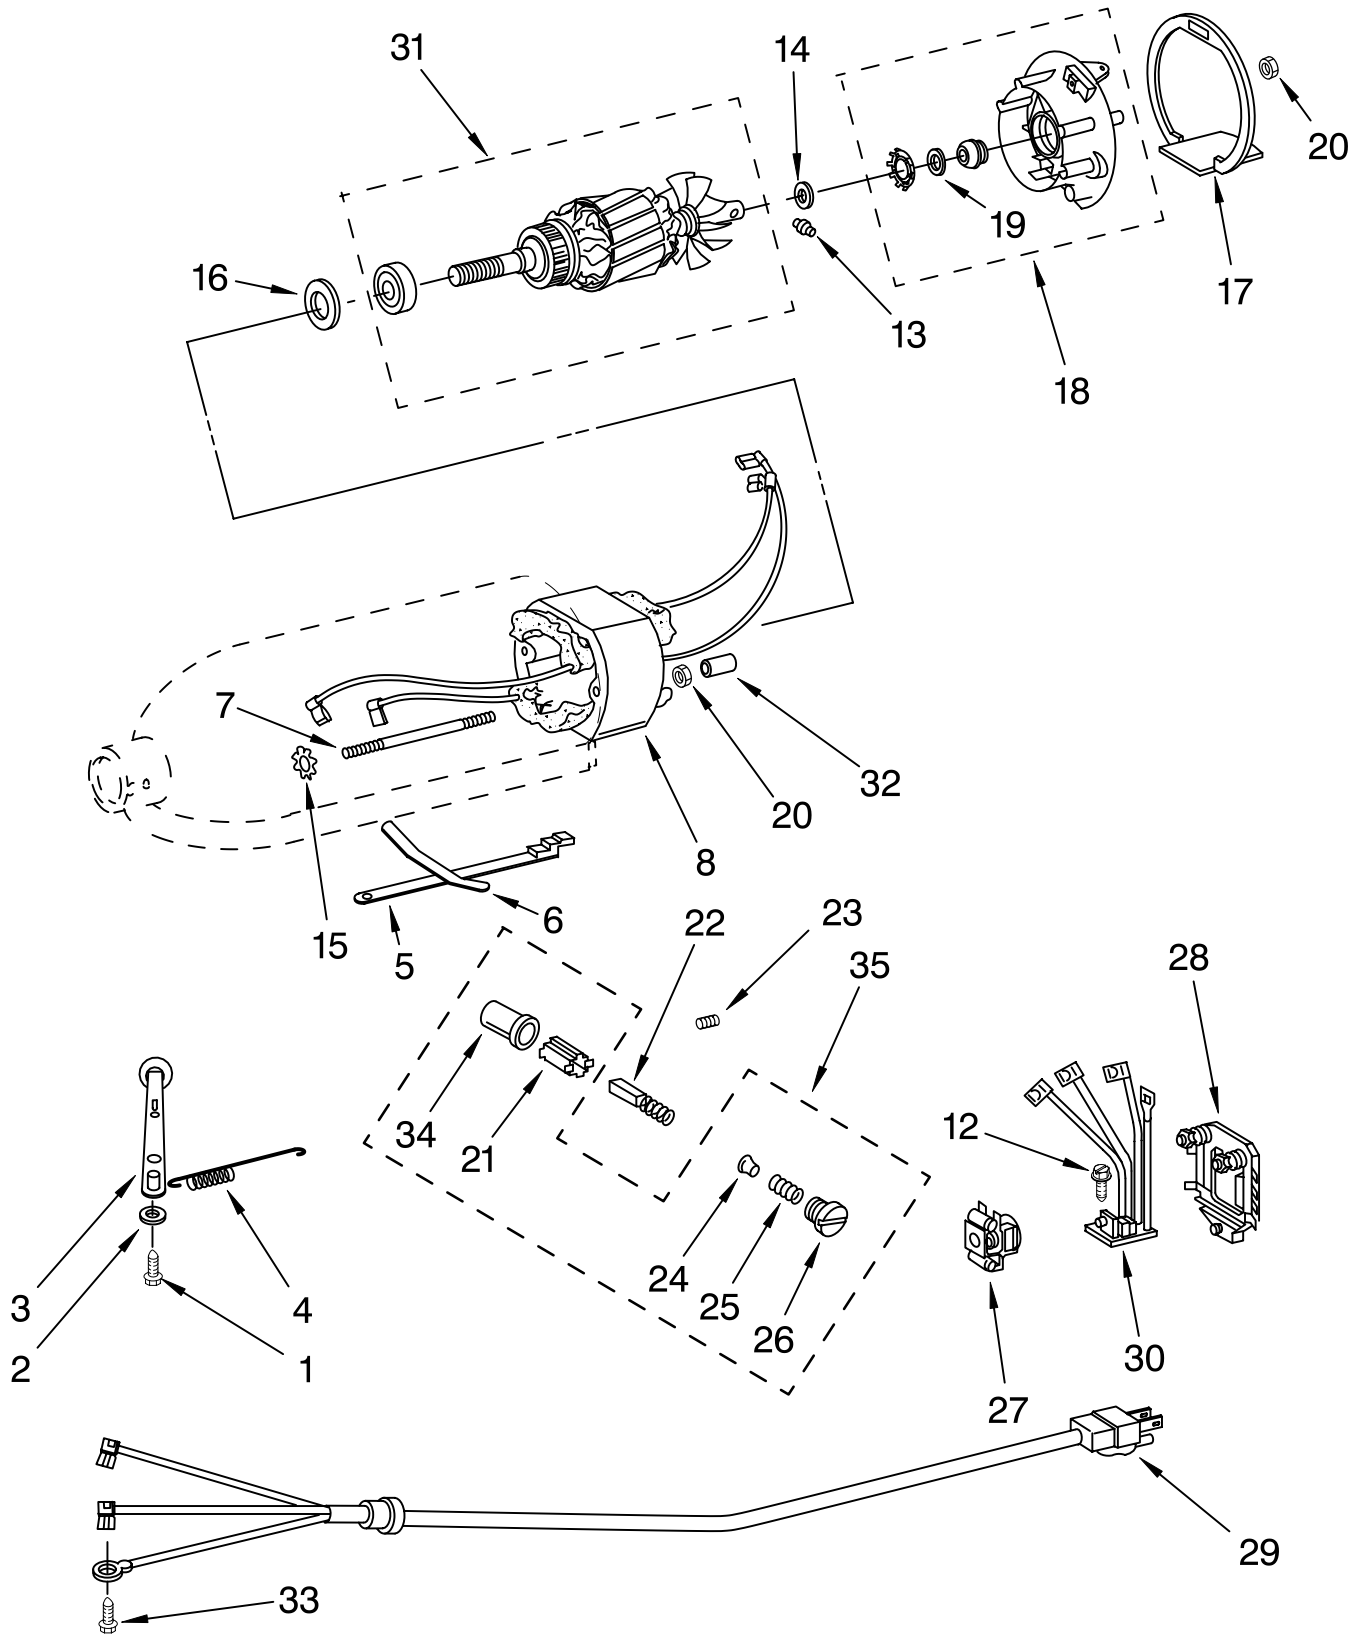

MOTOR AND CONTROL PARTS

For Models: 9KSM150PS_0

FOR ORDERING INFORMATION REFER TO PARTS PRICE LIST

MOTOR AND CONTROL PARTS

For Models: 9KSM150PS__0

<u>Illus.</u> <u>No.</u>	<u>Part</u> <u>No.</u>	<u>DESCRIPTION</u>
1	110679	Screw, Pivot
2	116241	Washer, Spring
3		Switch Lever And Stud
	9709276	Black
4	3183680	Spring, Control Plate
5	3184176	Speed Link & Cam
6	240205	Spring, Flat
7	240769	Screw, Stator
8	243037-3	Field Assembly
12	W10068260	Screw
13	16998	Stud, Governor Drive
14	3180162	Washer
15	W10068270	Washer
16	9704324	Washer, Ball Bearing (Front)
17	240775-1	Seal, End
18	3180526	Bracket, Bearing Asm.
19	3180238	Washer
20	8533905	Nut, Machine
21	240680	Insert, Brush Holder
22	9706416	Brush, Carbon
23	9707926	Screw
24	116286	Cap, Spring Seat
25	116287	Spring, Cap
26		Cap, Brush Holder
	3184212	Black
27	17830	Governor Assembly
28	240904-2	Control Plate Assembly
29		Power Cord
	9704812	Black
30	9706595	Phase Control Board
31	9708314	Armature & Bearing
32	4162634	Sleeve, Motor Stud
33	3184086	Screw
34	3179908	Housing, Brush Holder
35	4162546	Brush Holder

FOR ORDERING INFORMATION REFER TO PARTS PRICE LIST