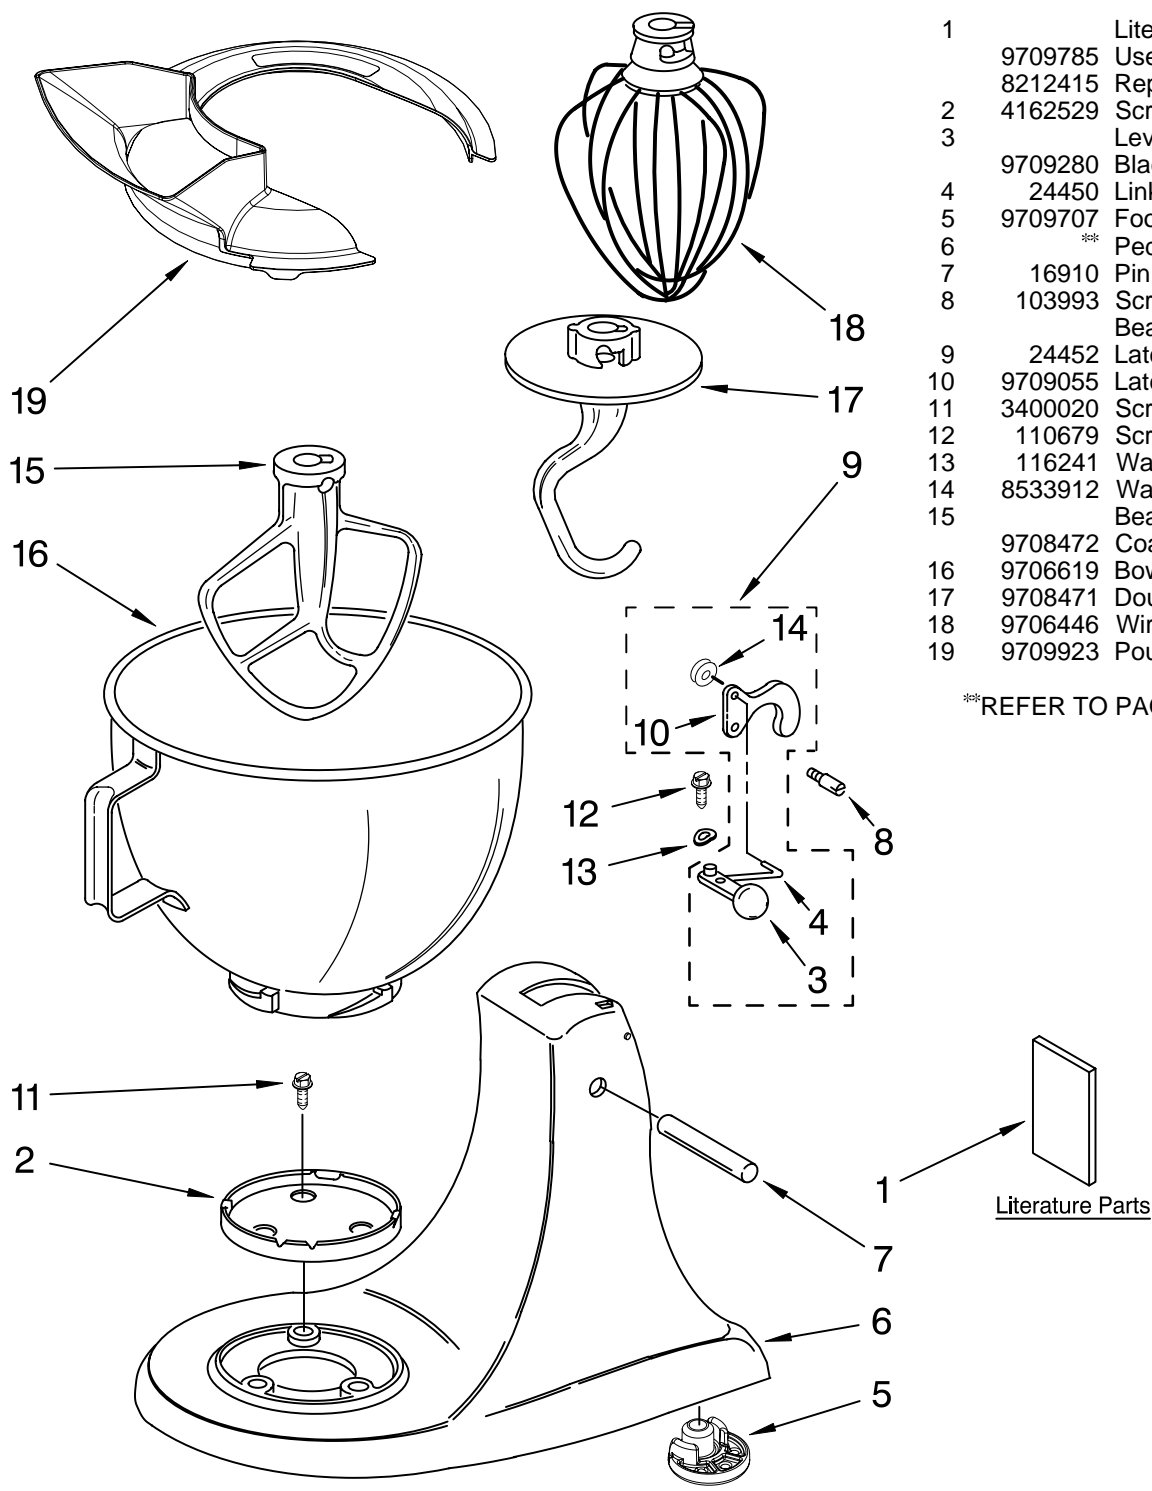

BASE AND PEDESTAL UNIT

For Models: 9KSM150PS_0

Illus. No.	Part No.	DESCRIPTION
1	9709785	Literature Parts Use & Care Guide
	8212415	Repair Parts List
2	4162529	Screw Cap Kit
3		Lever, Latch
	9709280	Black
4	24450	Link, Latch
5	9709707	Foot, Base
6	**	Pedestal
7	16910	Pin, Hinge
8	103993	Screw, Latch Bearing
9	24452	Latch, Link Assy
10	9709055	Latch
11	3400020	Screw
12	110679	Screw, Pivot
13	116241	Washer, Spring
14	8533912	Washer
15		Beater, Flat
	9708472	Coated, White
16	9706619	Bowl, 5 QT.
17	9708471	Dough Hook
18	9706446	Wire Whip
19	9709923	Pouring Shield

**REFER TO PAGES 2 & 3.

Literature Parts

FOR ORDERING INFORMATION REFER TO PARTS PRICE LIST