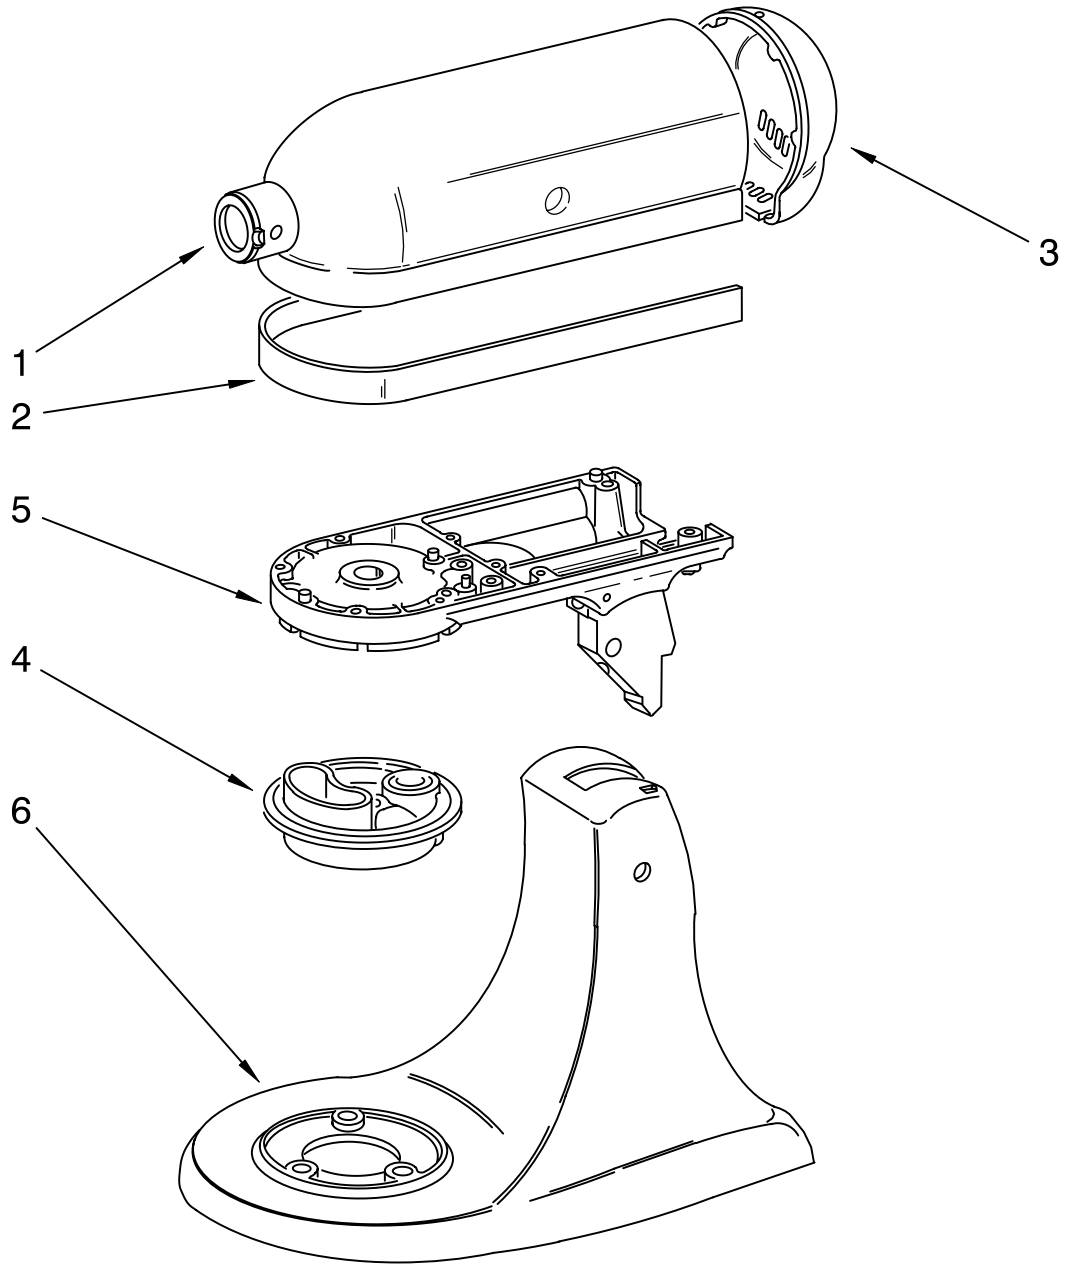

COLOR VARIATION PARTS

For Models: 9KSM150PS_0

FOR ORDERING INFORMATION REFER TO PARTS PRICE LIST