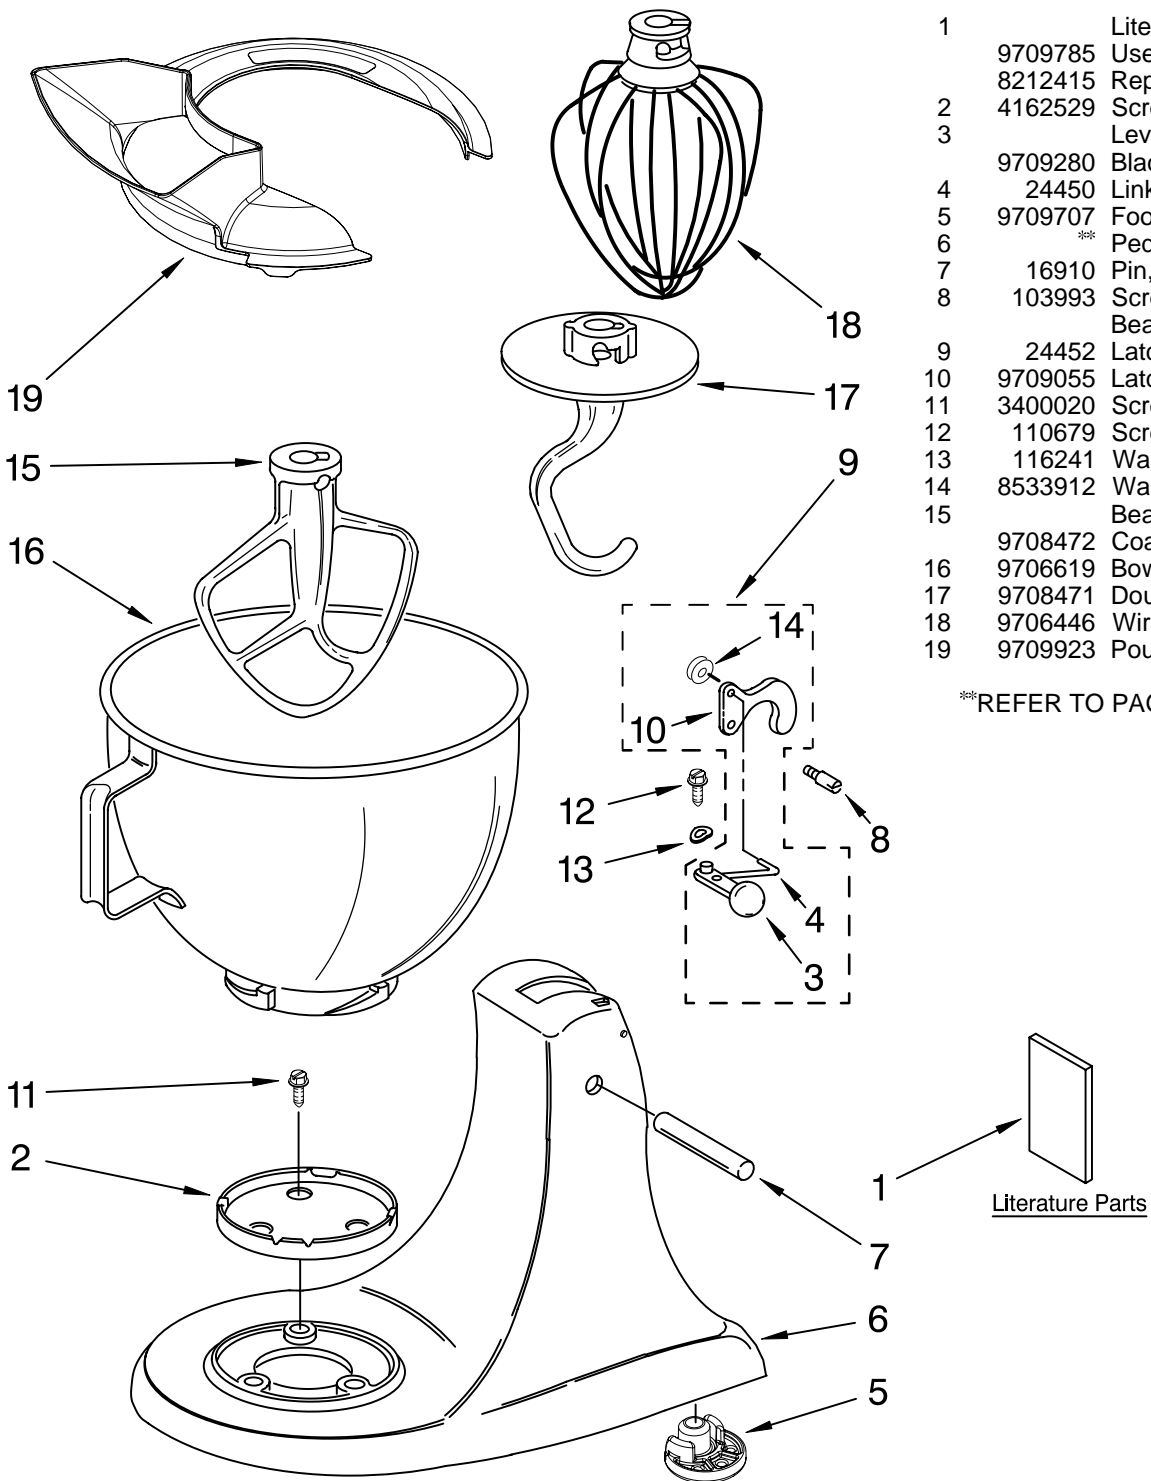

BASE AND PEDESTAL UNIT

For Models: 9KSM150PS_0

Illus. No.	Part No.	DESCRIPTION

1	9709785	Literature Parts Use & Care Guide
	8212415	Repair Parts List
2	4162529	Screw Cap Kit
3		Lever, Latch
	9709280	Black
4	24450	Link, Latch
5	9709707	Foot, Base
6	**	Pedestal
7	16910	Pin, Hinge
8	103993	Screw, Latch Bearing
9	24452	Latch, Link Assy
10	9709055	Latch
11	3400020	Screw
12	110679	Screw, Pivot
13	116241	Washer, Spring
14	8533912	Washer
15		Beater, Flat
	9708472	Coated, White
16	9706619	Bowl, 5 QT.
17	9708471	Dough Hook
18	9706446	Wire Whip
19	9709923	Pouring Shield

**REFER TO PAGES 2 & 3.

FOR ORDERING INFORMATION REFER TO PARTS PRICE LIST