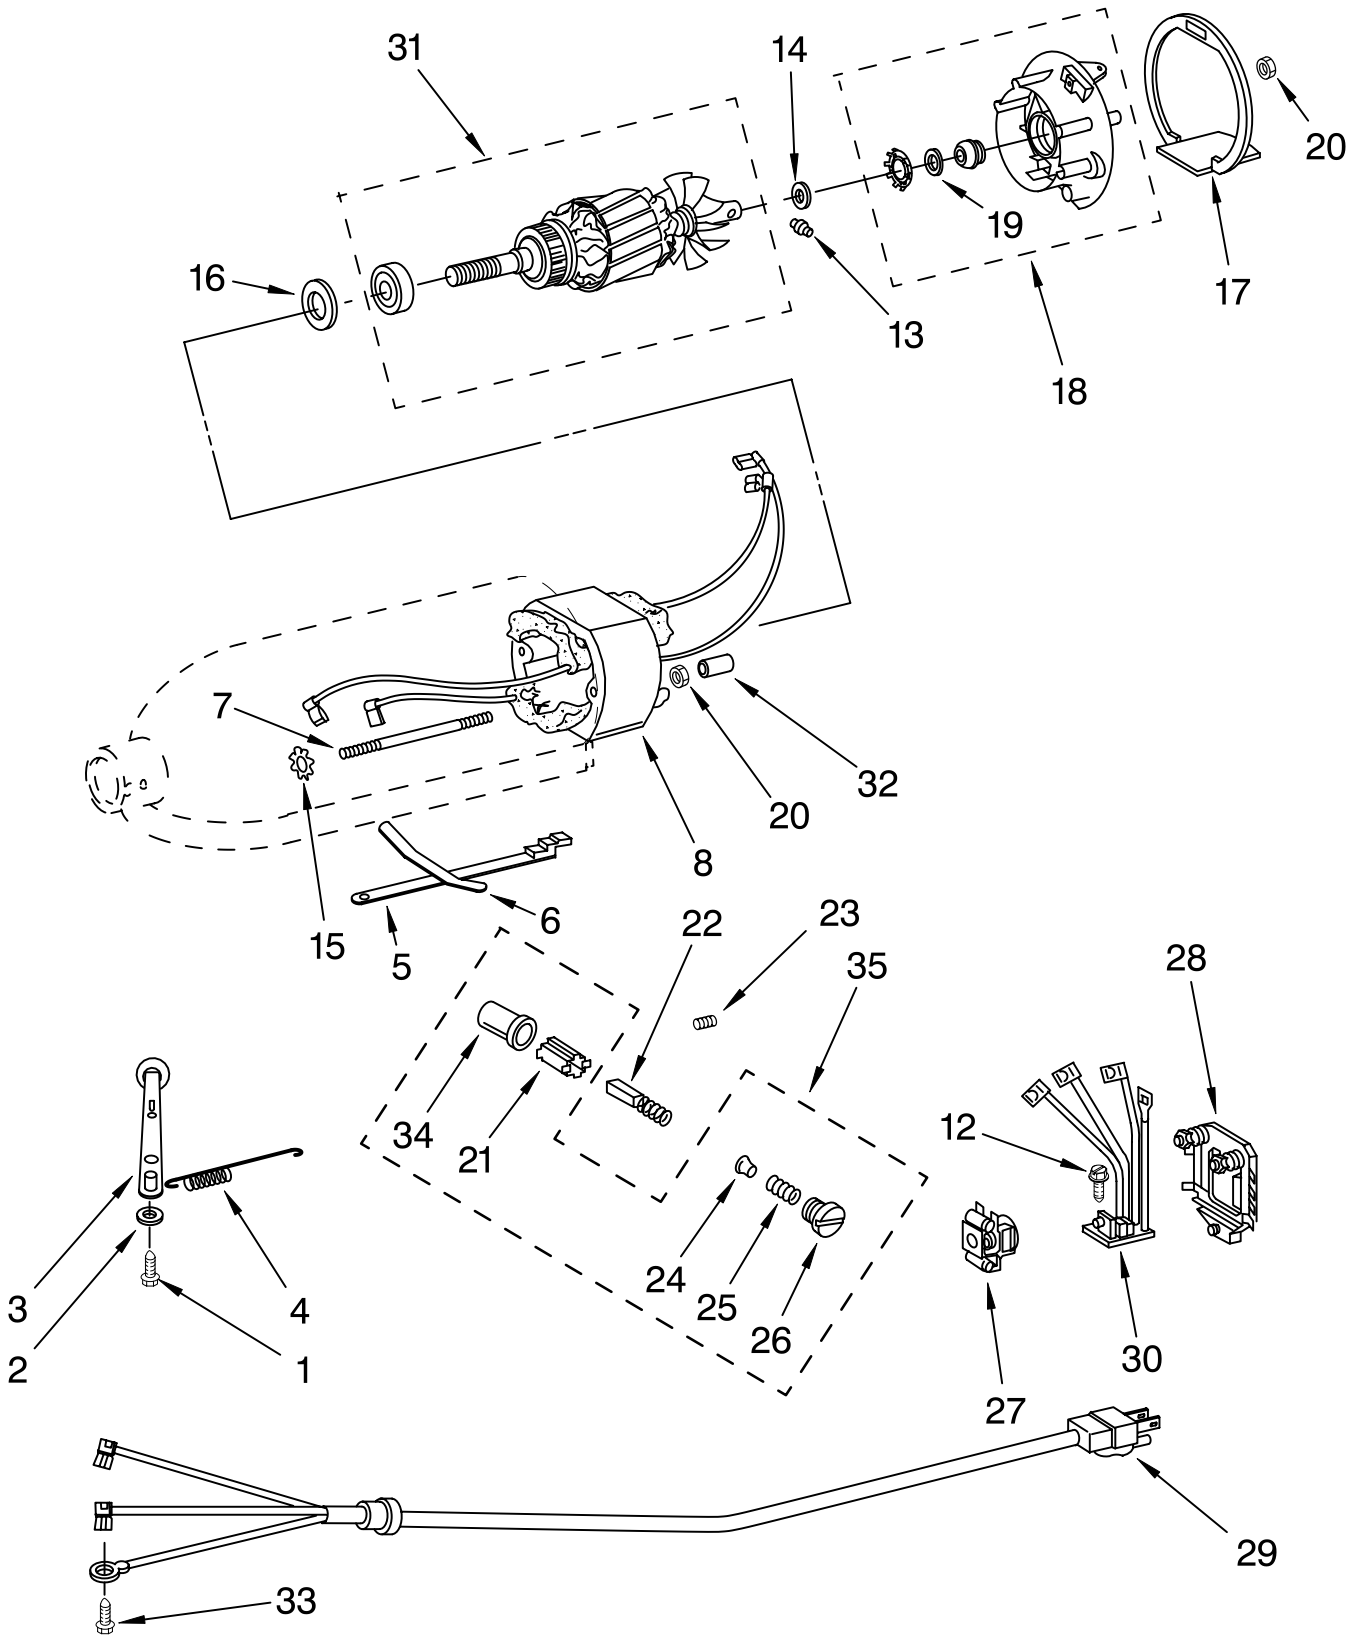

MOTOR AND CONTROL PARTS

For Models: 9KSM150PS_0

FOR ORDERING INFORMATION REFER TO PARTS PRICE LIST

MOTOR AND CONTROL PARTS

For Models: 9KSM150PS_0

Illus. No.	Part No.	DESCRIPTION
1	110679	Screw, Pivot
2	116241	Washer, Spring
3		Switch Lever And Stud
	9709276	Black
4	3183680	Spring, Control Plate
5	3184176	Speed Link & Cam
6	240205	Spring, Flat
7	240769	Screw, Stator
8	243037-3	Field Assembly
12	W10068260	Screw
13	16998	Stud, Governor Drive
14	3180162	Washer
15	W10068270	Washer
16	9704324	Washer, Ball Bearing (Front)
17	240775-1	Seal, End
18	3180526	Bracket, Bearing Asm.
19	3180238	Washer
20	8533905	Nut, Machine
21	240680	Insert, Brush Holder
22	9706416	Brush, Carbon
23	9707926	Screw
24	116286	Cap, Spring Seat
25	116287	Spring, Cap
26		Cap, Brush Holder
	3184212	Black
27	17830	Governor Assembly
28	240904-2	Control Plate Assembly
29		Power Cord
	9704812	Black
30	9706595	Phase Control Board
31	9708314	Armature & Bearing
32	4162634	Sleeve, Motor Stud
33	3184086	Screw
34	3179908	Housing, Brush Holder
35	4162546	Brush Holder

FOR ORDERING INFORMATION REFER TO PARTS PRICE LIST