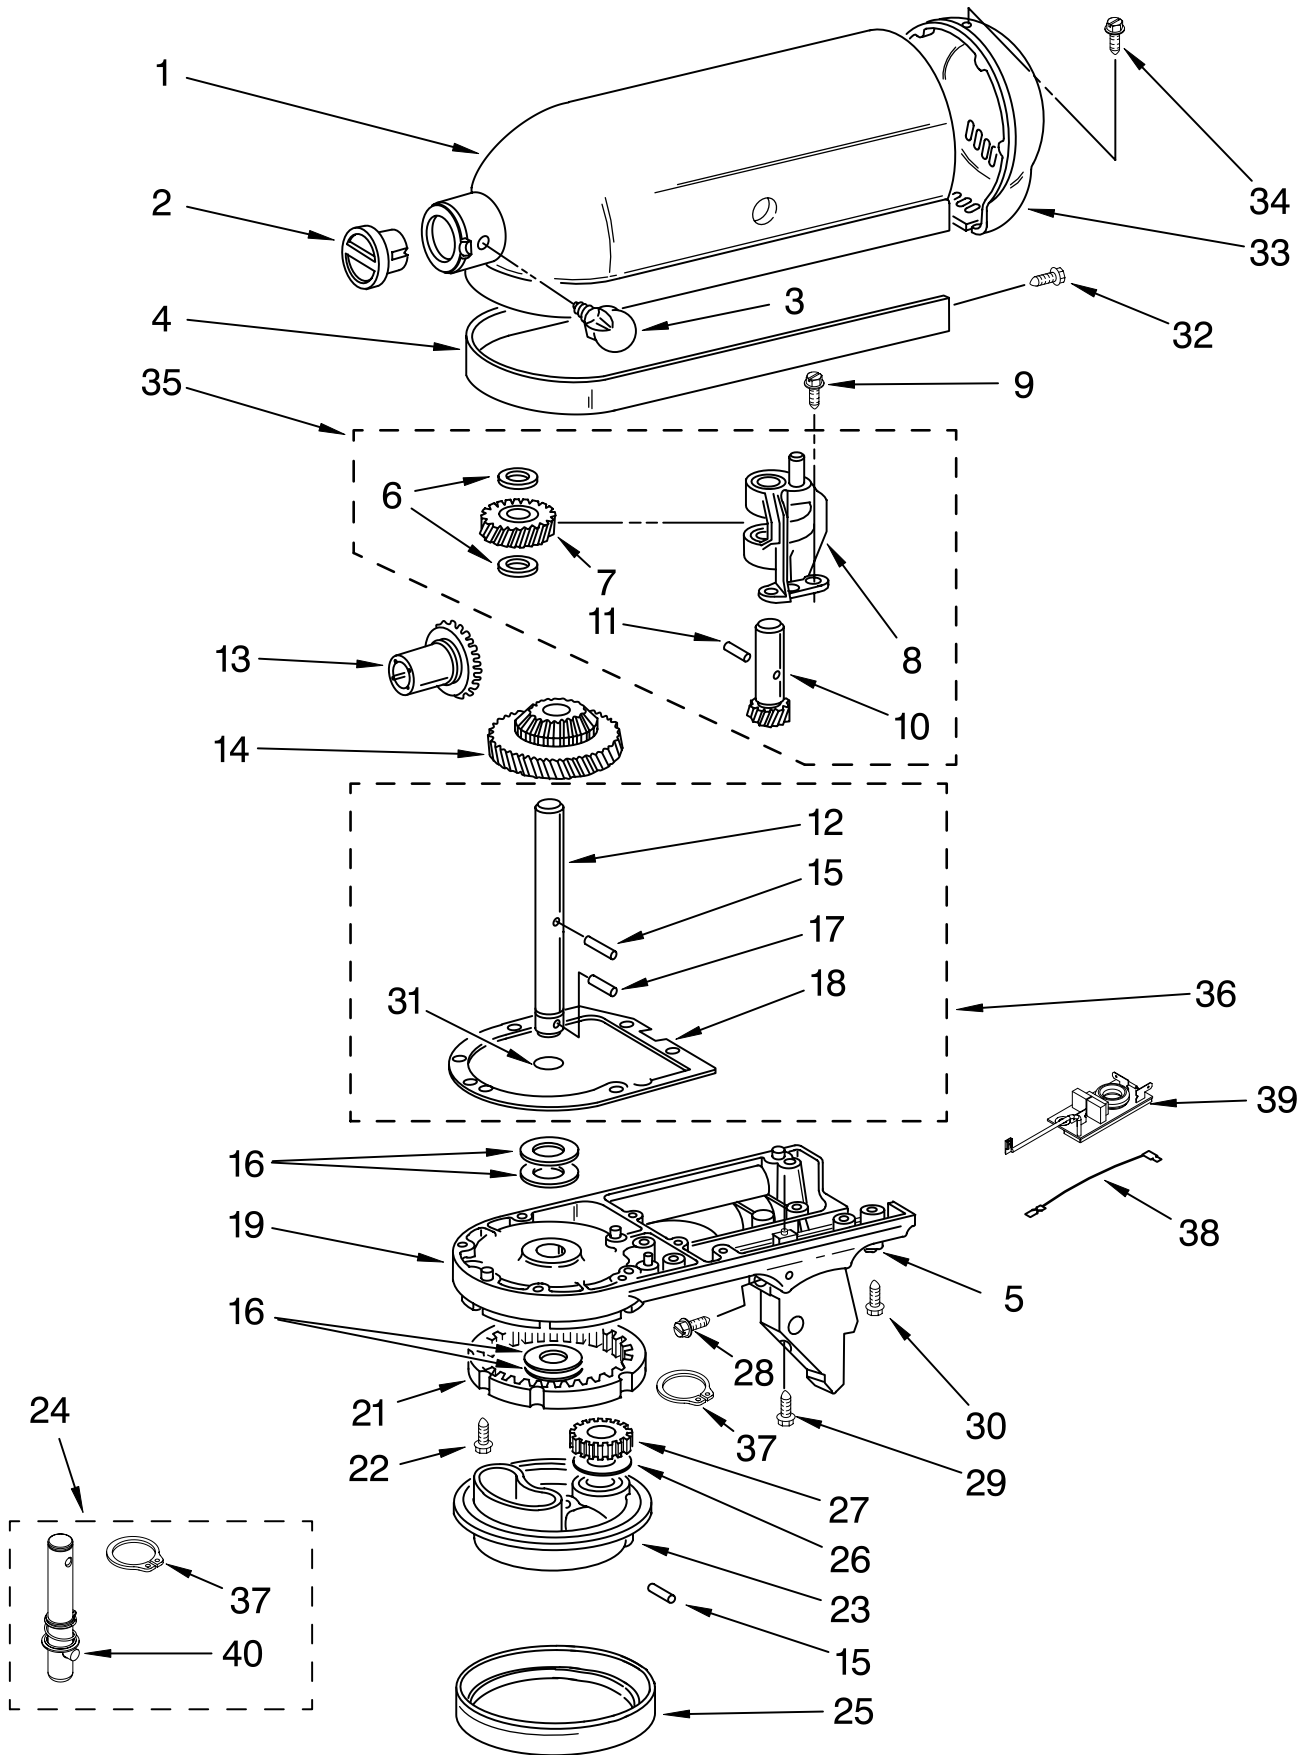

For Models: 9KSM150PS_0

FOR ORDERING INFORMATION REFER TO PARTS PRICE LIST

CASE, GEARING AND PLANETARY UNIT

For Models: 9KSM150PS__0

Illus. No.	Part No.	DESCRIPTION
1	**	Gearcase Motor Housing
2		Cap, Attachment Hub
3	242765-2	Chrome Thumb Screw
	9709194	Black
4	**	Band, Trim
5	8533914	Lock Washer
6	3180161	Washer
7	W10112253	Worm Gear
8	240308	Worm Gear Bracket And Bearing
9	3400022	Screw
10	240210-2	Shaft & Pinion
11	9705444	Pin
12	240026	Shaft, Vertical Center
13	9705130	Gear, Attachment Hub Bevel
14	9709627	Bevel Pinion
15	240018-1	Pin, Agitator Shaft
16	3180163	Washer
17	9705443	Pin, Groove
18	4162324	Gasket, Transmission Case
19	**	Lower Gear Case
21	9703904	Gear, Internal
22	3400020	Screw
23	**	Planetary
24	4176067	Agitator Shaft
25	240285	Ring, Planetary
26	3180163	Washer
27	9703903	Pinion, Gear
28	89411	Screw
29	3400203	Screw, Set
30	3400025	Screw, Machine
31	67500-55	"O" Ring
32	311932	Screw
33	**	Cover, End
34	4162914	Screw
35	240309-2	Worm Gear Bracket and Gear
36	4160474	Center Shaft & "O" Ring
37	9703438	Ring
38	9702311	Lead, Filter Control Board
39	9705132	RFI Filter
40	9704677	Pin, Groove