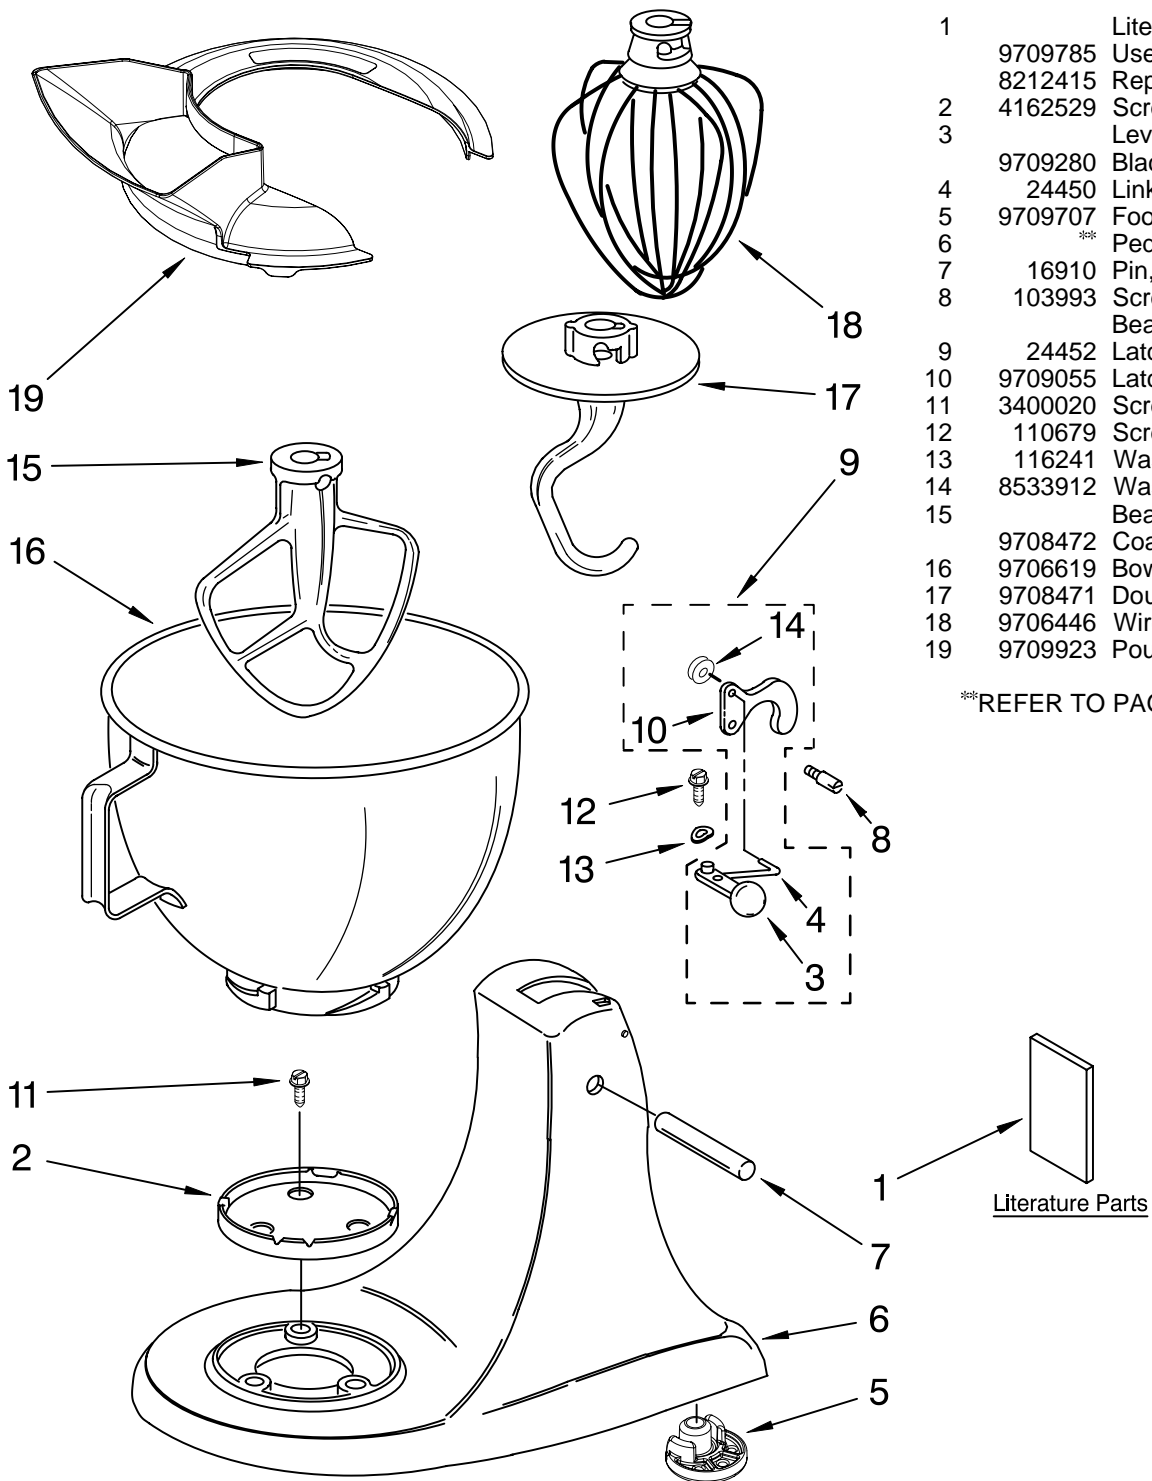

BASE AND PEDESTAL UNIT

For Models: 9KSM150PS_0

Illus. No.	Part No.	DESCRIPTION

1	9709785	Literature Parts Use & Care Guide
	8212415	Repair Parts List
2	4162529	Screw Cap Kit
3		Lever, Latch
	9709280	Black
4	24450	Link, Latch
5	9709707	Foot, Base
6	**	Pedestal
7	16910	Pin, Hinge
8	103993	Screw, Latch Bearing
9	24452	Latch, Link Assy
10	9709055	Latch
11	3400020	Screw
12	110679	Screw, Pivot
13	116241	Washer, Spring
14	8533912	Washer
15		Beater, Flat
	9708472	Coated, White
16	9706619	Bowl, 5 QT.
17	9708471	Dough Hook
18	9706446	Wire Whip
19	9709923	Pouring Shield

**REFER TO PAGES 2 & 3.

FOR ORDERING INFORMATION REFER TO PARTS PRICE LIST