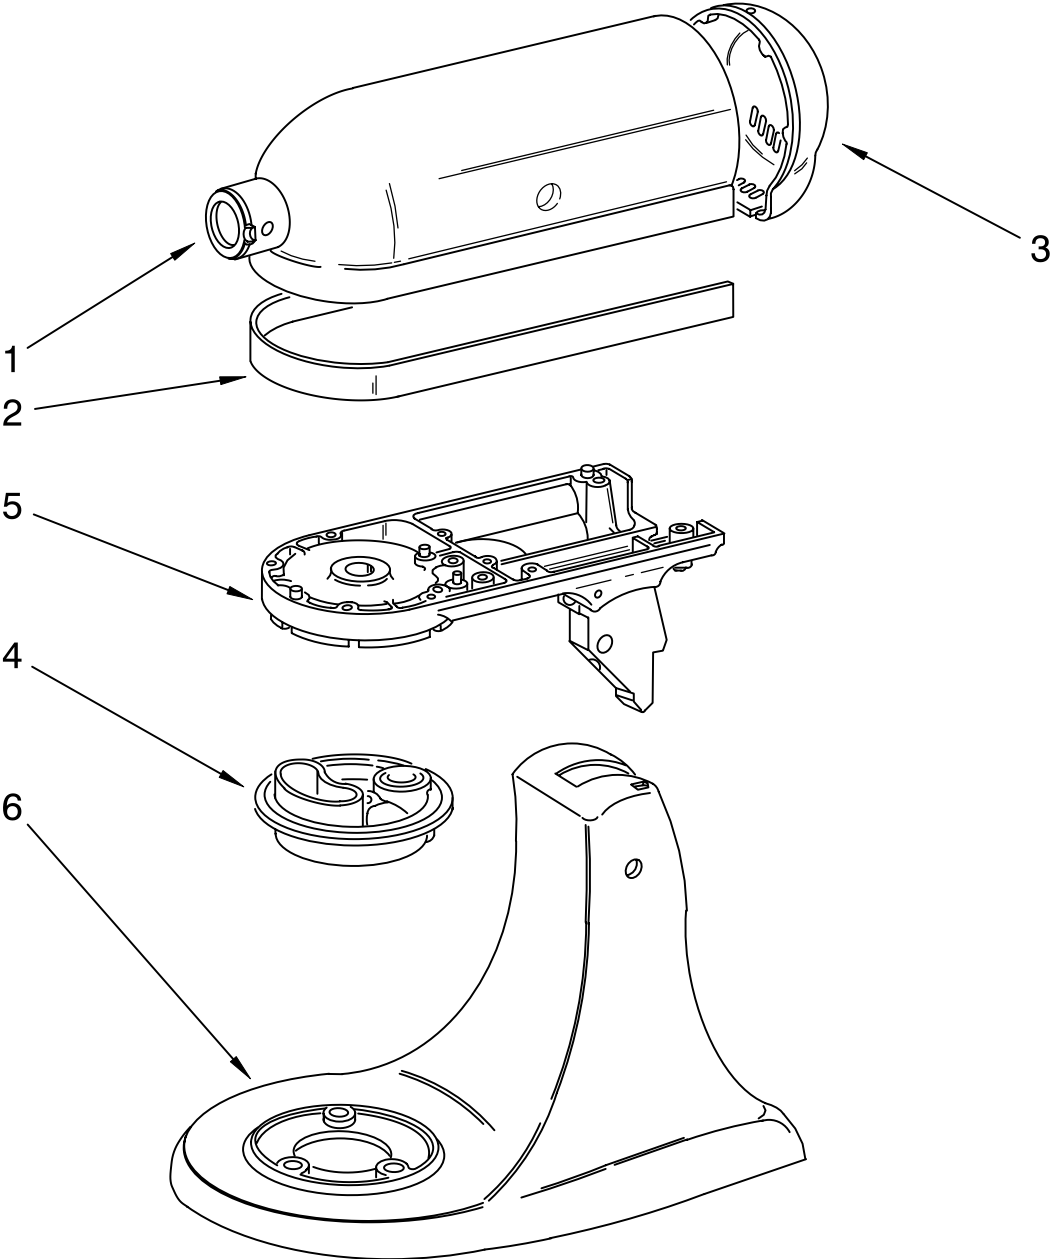

COLOR VARIATION PARTS

For Models: 9KSM150PS_0

FOR ORDERING INFORMATION REFER TO PARTS PRICE LIST