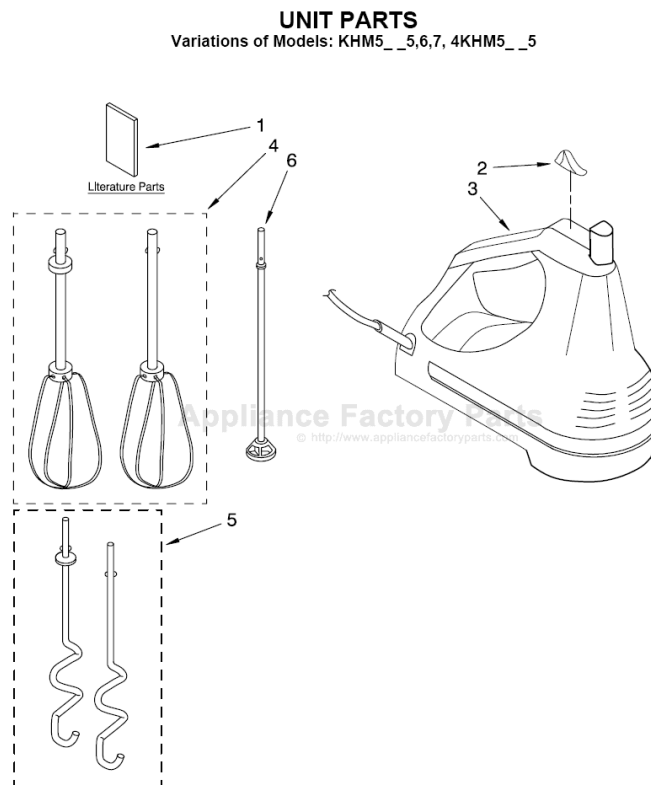

[Find Your WHIRLPOOL Mixer Parts - Select From 47 Models](#)

----- Manual continues below -----

PARTS LIST

for

KitchenAid®

5-SPEED HAND MIXER

MODELS:

KHM5TBWH5 (White)
KHM5DHWH5 (White)
KHM5APWH5 (White)
KHM5APOB5 (Onyx Black)
KHM5APER5 (Empire Red)
KHM5APBU5 (Cobalt Blue)
KHM5QWH5 (White)
KHM5QOB5 (Onyx Black)
KHM5QER5 (Empire Red)
KHM5QBU5 (Cobalt Blue)
KHM5APWH6 (White)
KHM5APOB6 (Onyx Black)
KHM5APER6 (Empire Red)
KHM5APBU6 (Cobalt Blue)
KHM5APWH7 (White)
KHM5APOB7 (Onyx Black)
KHM5APER7 (Empire Red)
KHM5APBU7 (Cobalt Blue)
4KHM5TBWH5 (White)
4KHM5DHWH5 (White)

FOR CUSTOMER SATISFACTION ALWAYS USE
FACTORY SPECIFICATION PARTS

UNIT PARTS

Variations of Models: KHM5__5,6,7, 4KHM5__5

Illus. No.	Part No.	DESCRIPTION
1	8212344	Literature Use & Care Guide (Trilingual)
	8212054	Repair Parts List
2	8212342	Knob, Speed Cntrl Gloss Grey Nimbus
	8212343	Storm Grey
3	◆	Mixer, Complete
4	8212348	Beaters, Turbo (Incl. Rt & Lt)
5	8212351	Hooks, Dough (Incl. Rt & Lt)
6	8212341	Rod, Blending