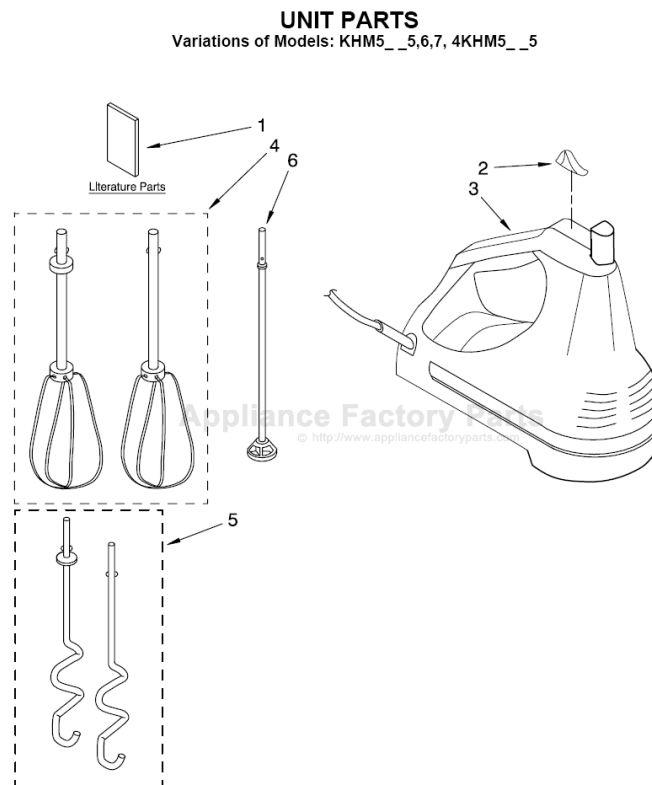

[Find Your WHIRLPOOL Mixer Parts - Select From 47 Models](#)

----- Manual continues below -----