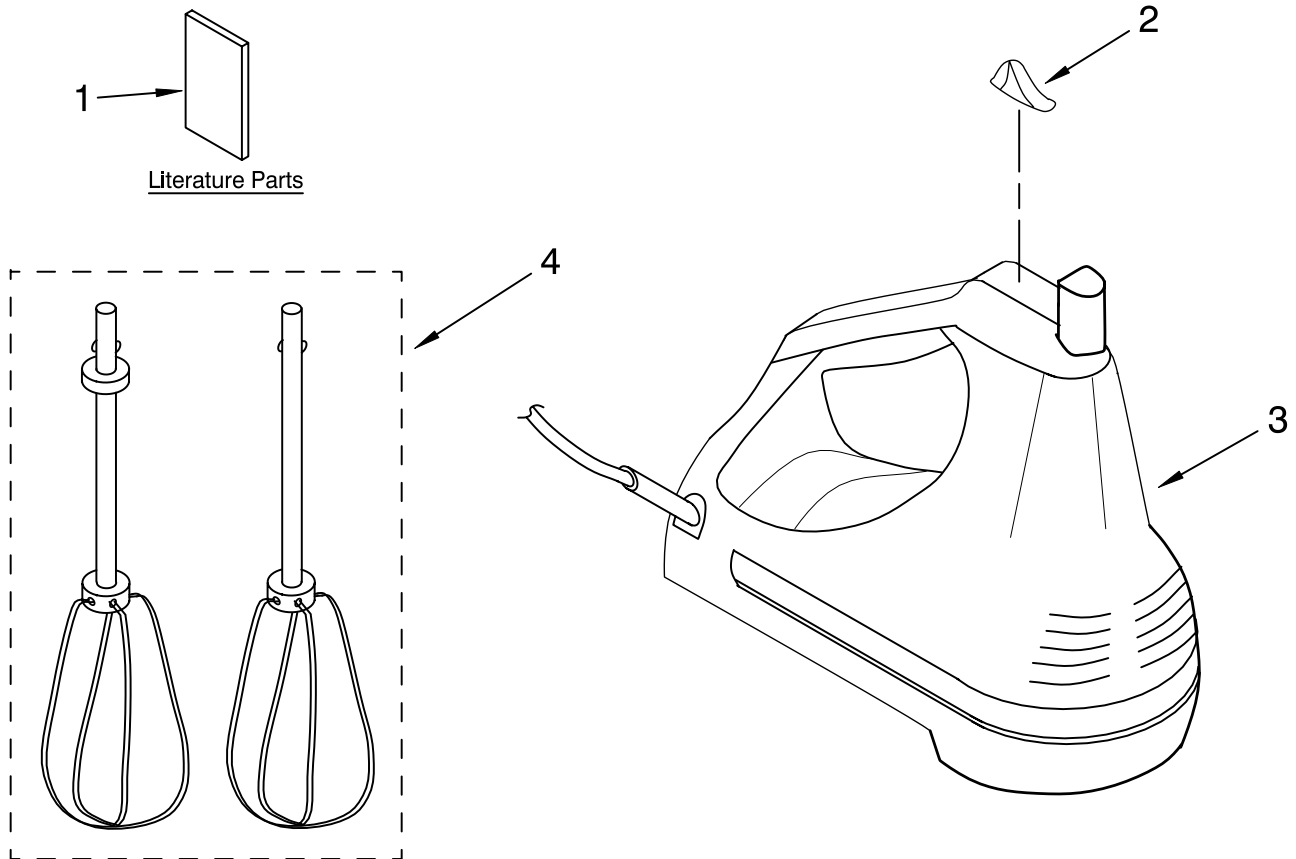

PARTS LIST

for

KitchenAid®

3-SPEED HAND MIXER

MODELS:

**KHM3WH5 (White)
4KHM3WH5 (White)**

FOR CUSTOMER SATISFACTION ALWAYS USE
FACTORY SPECIFICATION PARTS

UNIT PARTS

Variations of Models: KHM3__5, 4KHM3__5

Illus. No.	Part No.	DESCRIPTION
1	8212344	Literature Use & Care Guide (Trilingual)
	8212053	Repair Parts List
2	8212342	Knob, Speed Cntrl Gloss Grey Nimbus
3	◆	Mixer, Complete
4	8212348	Beaters, Turbo (Incl. Rt & Lt)