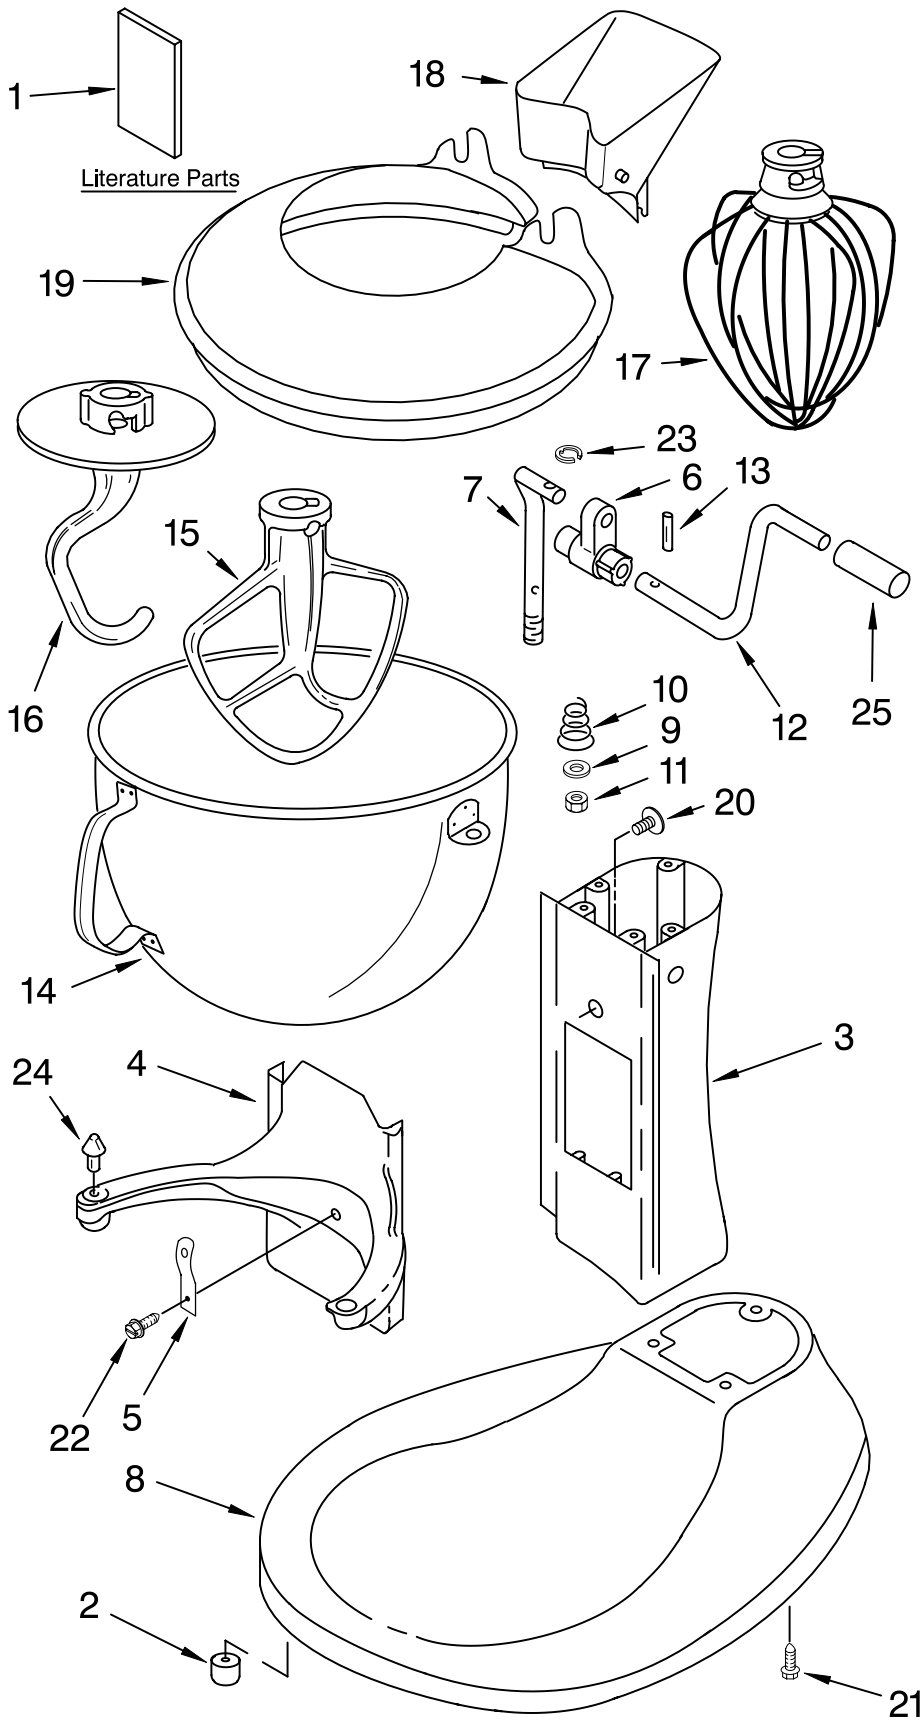

BASE AND PEDESTAL UNIT

For Model: KD2661X__3, 4KD2661X__3

Illus. No.	Part No.	DESCRIPTION
1		Literature Parts Use & Care Guide 9707946 U.S. 9706164 Canada 8211766 Repair Parts List
2	9708649	Foot, Rubber (5)
3	**	Column Assembly
4	**	Bowl Support
5	9703474	Latch, Bowl Spring
6	9706885	Arm, Bowl Lift
7	9706787	Rod, Bowl Lift
8	**	Base And Foot Supports
9	9703439	Washer
10	9237	Spring
11	4159092	Nut
12	9706788	Handle, Bowl Lift
13	3400863	Screw
14	9703687	Bowl (6 Qt)
15	9708610	Beater, Flat
16	9708833	Dough Hook
17	9703491	Wire Whip
18	9703534	Pouring Spout
19	9703533	Pouring Shield
20	9703426	Cam, Adjusting
21	3400200	Screw (3), 1/4-20 x 3/4
22	3400018	Screw, 10-24 x 1/2
23	9703307	Clip
24	4162028	Pin, Bowl Locating
25	9703698	Handle

**Refer To Page 3
Color Variation Parts

FOR ORDERING INFORMATION REFER TO PARTS PRICE LIST