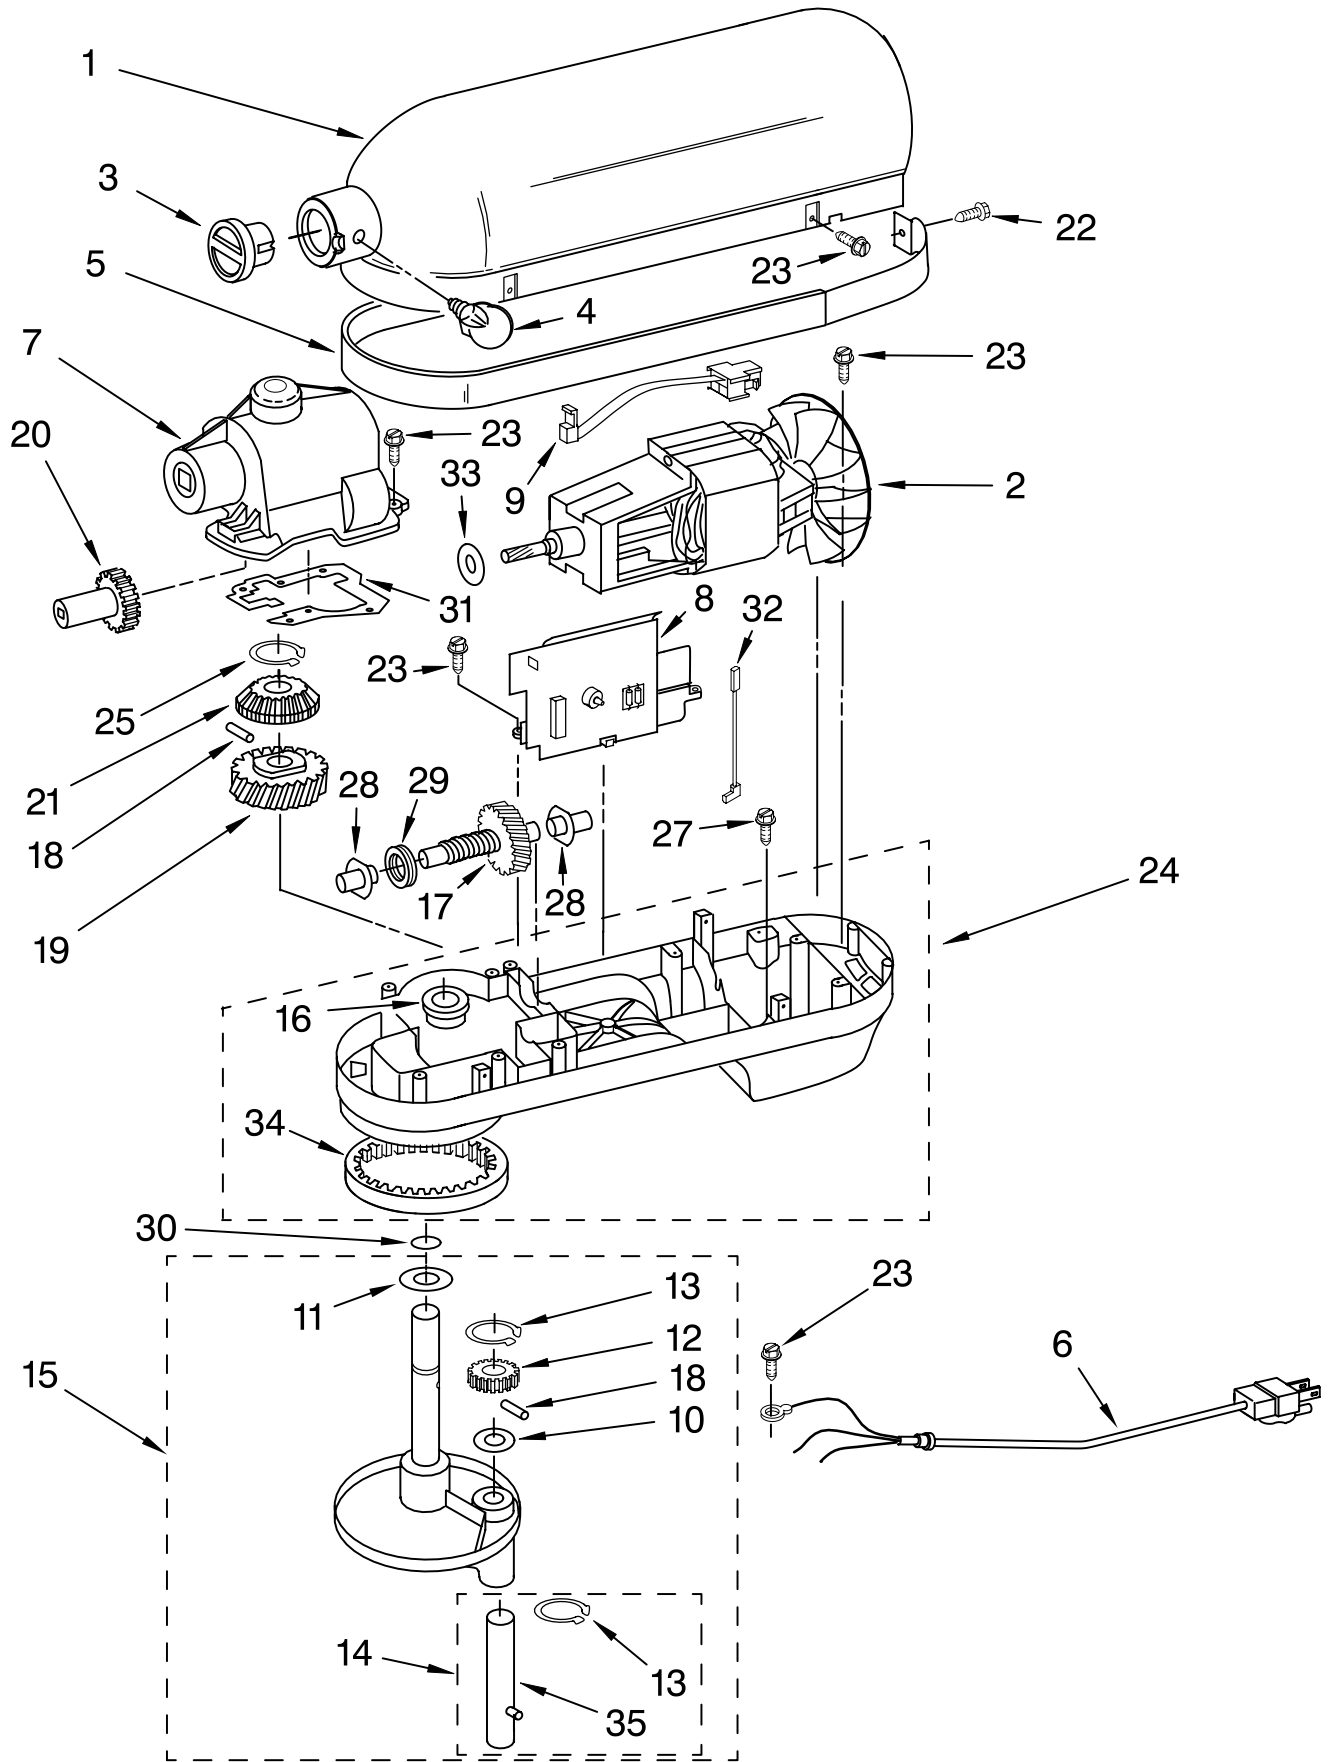

CASE, GEARING AND PLANETARY UNIT

For Model: KD2661X_3, 4KD2661X_3

FOR ORDERING INFORMATION REFER TO PARTS PRICE LIST

CASE, GEARING AND PLANETARY UNIT

For Model: KD2661X__3, 4KD2661X__3

Illus. No.	Part No.	DESCRIPTION	Illus. No.	Part No.	DESCRIPTION	Illus. No.	Part No.	DESCRIPTION
1	**	Gearcase Motor Housing	13	9703438	Retaining Clip	28		Bearing
2	9707507	Motor (10 Tooth)	14	9708191	Agitator Shaft		9703560	Front
3		Cap, Attachment Hub	15	**	Planetary Assembly		9703570	Rear
	9703315	Chrome	16	16897	Bearing, Lower Center	29	9703445	Thrust Bearing
4		Thumb Screw	17	9709231	Worm Gear	30	67500-55	"O" Ring
	240374	Black	18	9707223	Retaining Pin	31	9707425	Gasket, Transmission Cover
5	**	Band, Trim	19	9706529	Gear, Worm Follower	32	9706036	Lead, Motor To Control
6		Power Cord	20	9703338	Gear, Attachment Hub Bevel	33	9706247	Seal, Motor Shaft
	9706552	Black	21	9703337	Gear, Bevel	34	9703339	Gear, Internal
7	9703671	Transmission Housing	22	3400617	Screw, 6-32 x 1/4	35	9704677	Pin, Groove
8		Control Assembly	23	3400814	Screw (13), 8-32 X 5/8			
	9706648	Black Knob	24	**	Lower Gear Case			**Refer To Page 3 Color Variation Parts
9	9703312	Sensor, Hall Effect	25	9703680	Retaining Clip			
10	9706090	Washer	27	3400200	Screw (3) 1/4 - 20 x 3/4			
11	9703434	Washer, Fiber						
12	9703340	Gear, Pinion						

FOR ORDERING INFORMATION REFER TO PARTS PRICE LIST