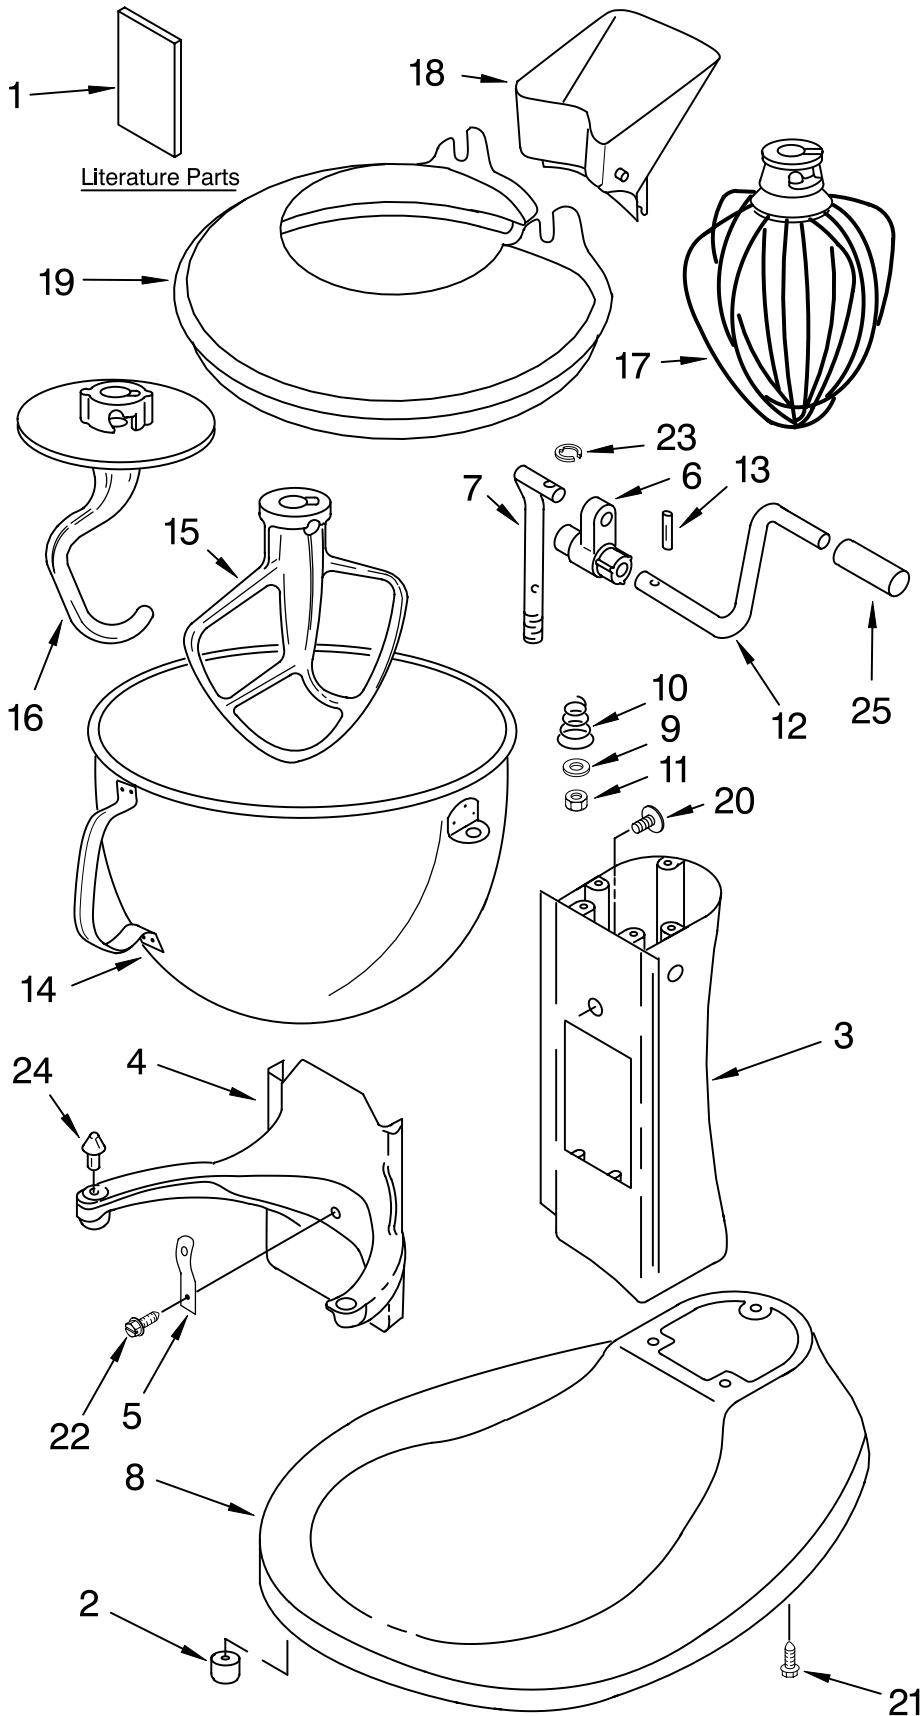

# CASE, GEARING AND PLANETARY UNIT

For Model: KD2661X\_\_3, 4KD2661X\_\_3

Illus. No.	Part No.	DESCRIPTION	Illus. No.	Part No.	DESCRIPTION	Illus. No.	Part No.	DESCRIPTION
1	**	Gearcase Motor Housing	13	9703438	Retaining Clip	28		Bearing
2	9707507	Motor (10 Tooth)	14	9708191	Agitator Shaft		9703560	Front
3		Cap, Attachment Hub	15	**	Planetary Assembly		9703570	Rear
	9703315	Chrome	16	16897	Bearing, Lower Center	29	9703445	Thrust Bearing
4		Thumb Screw	17	9709231	Worm Gear	30	67500-55	"O" Ring
	240374	Black	18	9707223	Retaining Pin	31	9707425	Gasket, Transmission Cover
5	**	Band, Trim	19	9706529	Gear, Worm Follower	32	9706036	Lead, Motor To Control
6		Power Cord	20	9703338	Gear, Attachment Hub Bevel	33	9706247	Seal, Motor Shaft
	9706552	Black	21	9703337	Gear, Bevel	34	9703339	Gear, Internal
7	9703671	Transmission Housing	22	3400617	Screw, 6-32 x 1/4	35	9704677	Pin, Groove
8		Control Assembly	23	3400814	Screw (13), 8-32 X 5/8			
	9706648	Black Knob	24	**	Lower Gear Case			**Refer To Page 3 Color Variation Parts
9	9703312	Sensor, Hall Effect	25	9703680	Retaining Clip			
10	9706090	Washer	27	3400200	Screw (3) 1/4 - 20 x 3/4			
11	9703434	Washer, Fiber						
12	9703340	Gear, Pinion						

# BASE AND PEDESTAL UNIT

For Model: KD2661X\_\_3, 4KD2661X\_\_3

Illus. No.	Part No.	DESCRIPTION
1		Literature Parts Use & Care Guide
	9707946	U.S.
	9706164	Canada
	8211766	Repair Parts List
2	9708649	Foot, Rubber (5)
3	**	Column Assembly
4	**	Bowl Support
5	9703474	Latch, Bowl Spring
6	9706885	Arm, Bowl Lift
7	9706787	Rod, Bowl Lift
8	**	Base And Foot Supports
9	9703439	Washer
10	9237	Spring
11	4159092	Nut
12	9706788	Handle, Bowl Lift
13	3400863	Screw
14	9703687	Bowl (6 Qt)
15	9708610	Beater, Flat
16	9708833	Dough Hook
17	9703491	Wire Whip
18	9703534	Pouring Spout
19	9703533	Pouring Shield
20	9703426	Cam, Adjusting
21	3400200	Screw (3), 1/4-20 x 3/4
22	3400018	Screw, 10-24 x 1/2
23	9703307	Clip
24	4162028	Pin, Bowl Locating
25	9703698	Handle