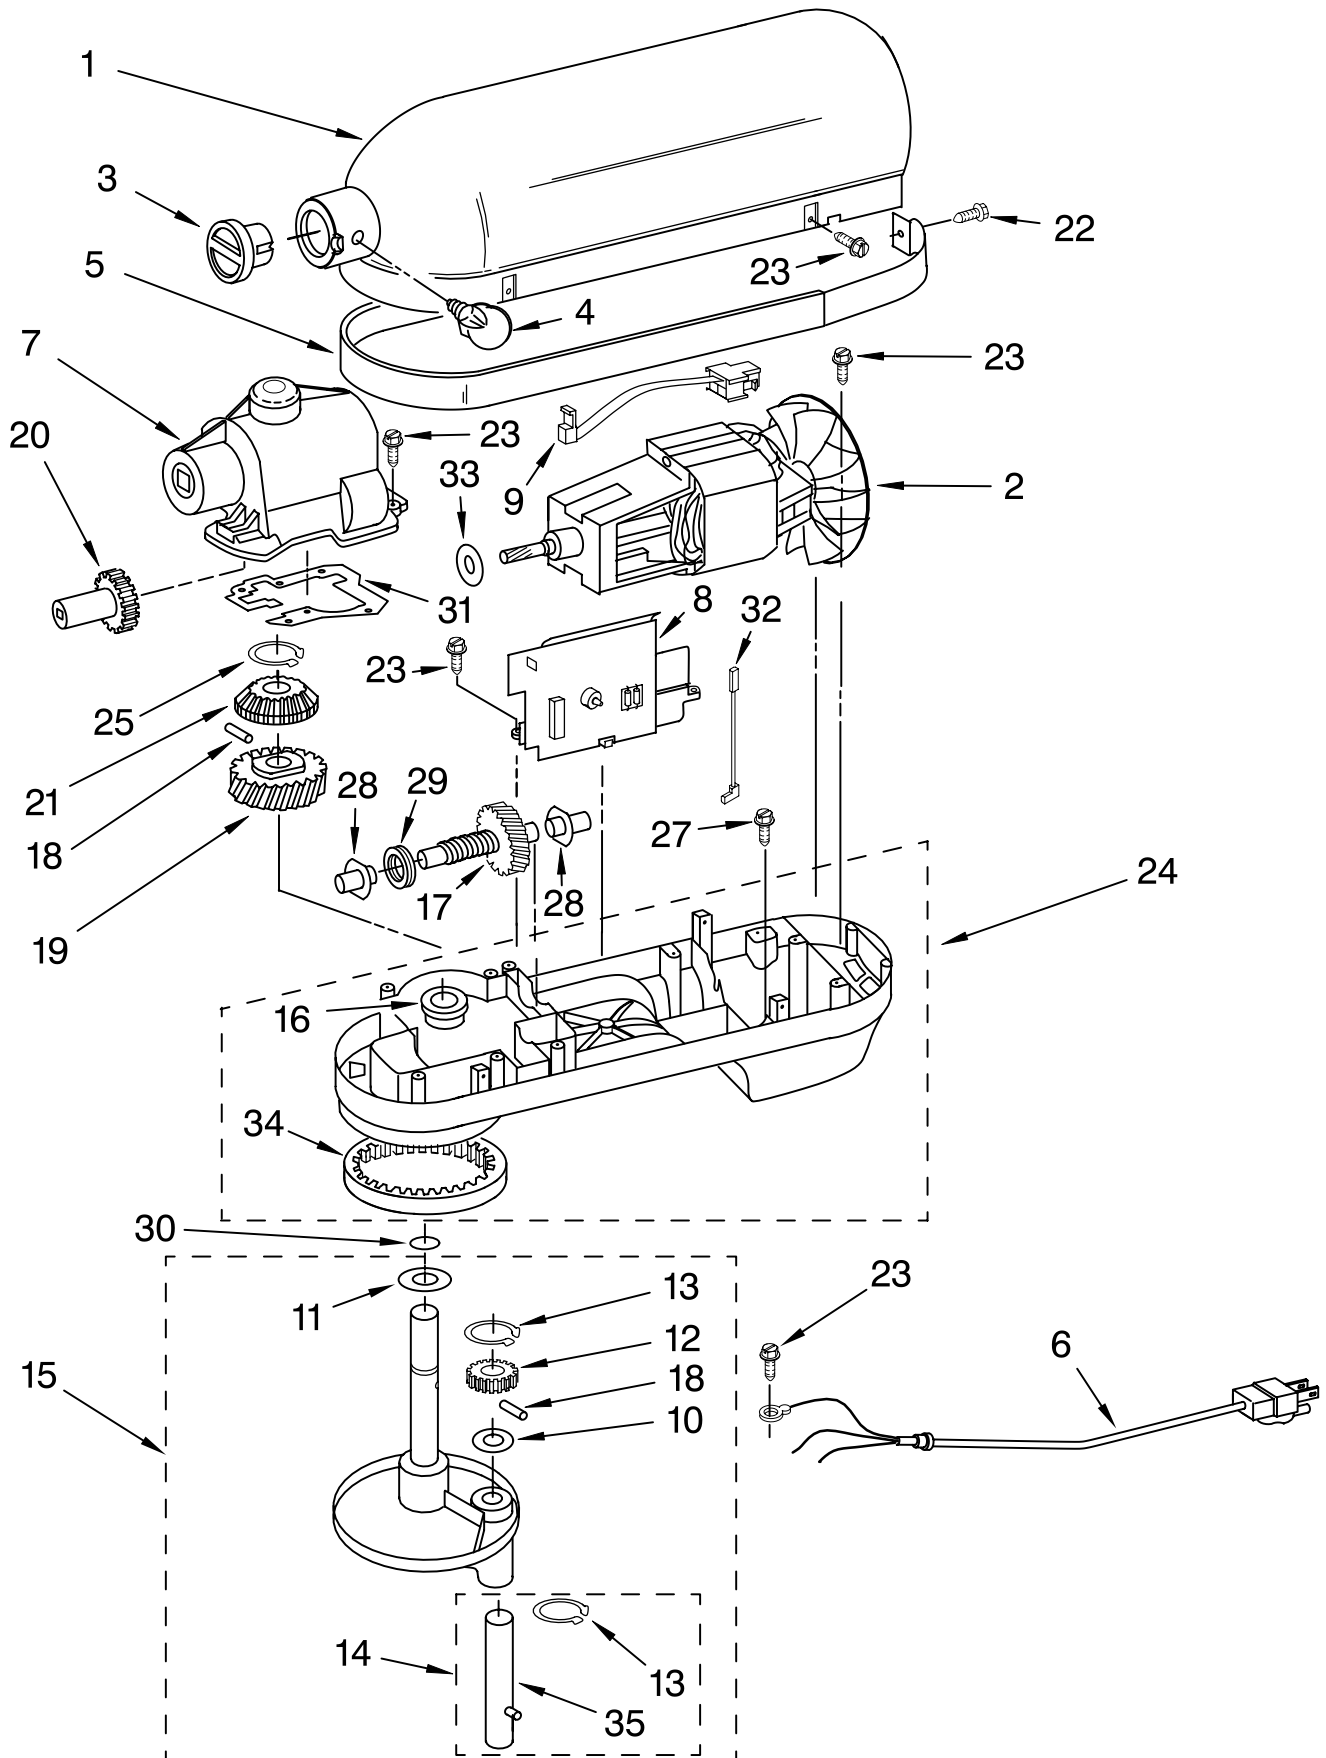

CASE, GEARING AND PLANETARY UNIT

For Model: KD2661X_3, 4KD2661X_3

FOR ORDERING INFORMATION REFER TO PARTS PRICE LIST

CASE, GEARING AND PLANETARY UNIT

For Model: KD2661X__3, 4KD2661X__3

Illus. No.	Part No.	DESCRIPTION	Illus. No.	Part No.	DESCRIPTION	Illus. No.	Part No.	DESCRIPTION
1	**	Gearcase Motor Housing	13	9703438	Retaining Clip	28		Bearing
2	9707507	Motor (10 Tooth)	14	9708191	Agitator Shaft		9703560	Front
3		Cap, Attachment Hub	15	**	Planetary Assembly		9703570	Rear
	9703315	Chrome	16	16897	Bearing, Lower Center	29	9703445	Thrust Bearing
4		Thumb Screw	17	9709231	Worm Gear	30	67500-55	"O" Ring
	240374	Black	18	9707223	Retaining Pin	31	9707425	Gasket, Transmission Cover
5	**	Band, Trim	19	9706529	Gear, Worm Follower	32	9706036	Lead, Motor To Control
6		Power Cord	20	9703338	Gear, Attachment Hub Bevel	33	9706247	Seal, Motor Shaft
	9706552	Black	21	9703337	Gear, Bevel	34	9703339	Gear, Internal
7	9703671	Transmission Housing	22	3400617	Screw, 6-32 x 1/4	35	9704677	Pin, Groove
8		Control Assembly	23	3400814	Screw (13), 8-32 X 5/8			
	9706648	Black Knob	24	**	Lower Gear Case			**Refer To Page 3 Color Variation Parts
9	9703312	Sensor, Hall Effect	25	9703680	Retaining Clip			
10	9706090	Washer	27	3400200	Screw (3) 1/4 - 20 x 3/4			
11	9703434	Washer, Fiber						
12	9703340	Gear, Pinion						

FOR ORDERING INFORMATION REFER TO PARTS PRICE LIST