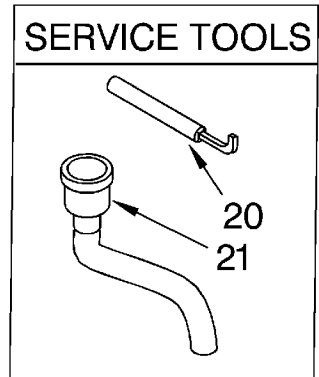

UPPER HOUSING AND FLANGE PARTS

For Model: GC1000XE, GC1000PE

DISPOSER

1	4211300	Stopper Assembly
2	4211605	Flange, Strainer
3	4211606	Seal, Sink Flange
4	4211303	Flange, Backup
5	4211304	Flange, Mounting
6	4211305	Screw, Backup
7	4211306	Ring, Retaining
8	4211615	Gasket, Mounting
9	4211308	Flange, Body
10	4211608	Container, Body Assembly
11	4211310	O-Ring
12	4211578	Kit, Sleeve And Seal (Includes Nut, Slinger, Sleeve & Seal)
13	4211312	Shredder Assembly, Rotating
14	4211512	Bolt, Thru
15	4211607	Ring, Clamping
16	4211302	Seal, Sink Flange

LOWER HOUSING AND MOTOR PARTS

For Model: GC1000XE, GC1000PE

1	4211609	End Bell Assembly, Upper
2	4211314	Seal, Water & Oil
3	4211315	Washer, Thrust
4	4211349	Rotor & Shaft Assembly
5	4211321	Washer
6	4211322	Actuator Assembly, Centrifugal
7	4211610	Stator Assembly
8	4211324	Switch Assembly, Start
9	4211549	Protector, Overload
10	4211515	End Frame Assembly, Lower
11	4211516	Nut
12	4211316	Gasket, Tailpipe
13	4211317	Tailpipe
14	4211318	Flange, Tailpipe
15	4211319	Screw, Tailpipe
16	4211351	Shield, Wire
17	4211611	Cover, Terminal
18	4211612	Screw
19	4211330	Screw, Ground
20	4211397	Wrench, Emergency
21	4211396	Adapter, Sink
22	4211564	Kit, Installation (Includes # 12, 13, 14, 15, 20, Instructions and Use and Care Guide)