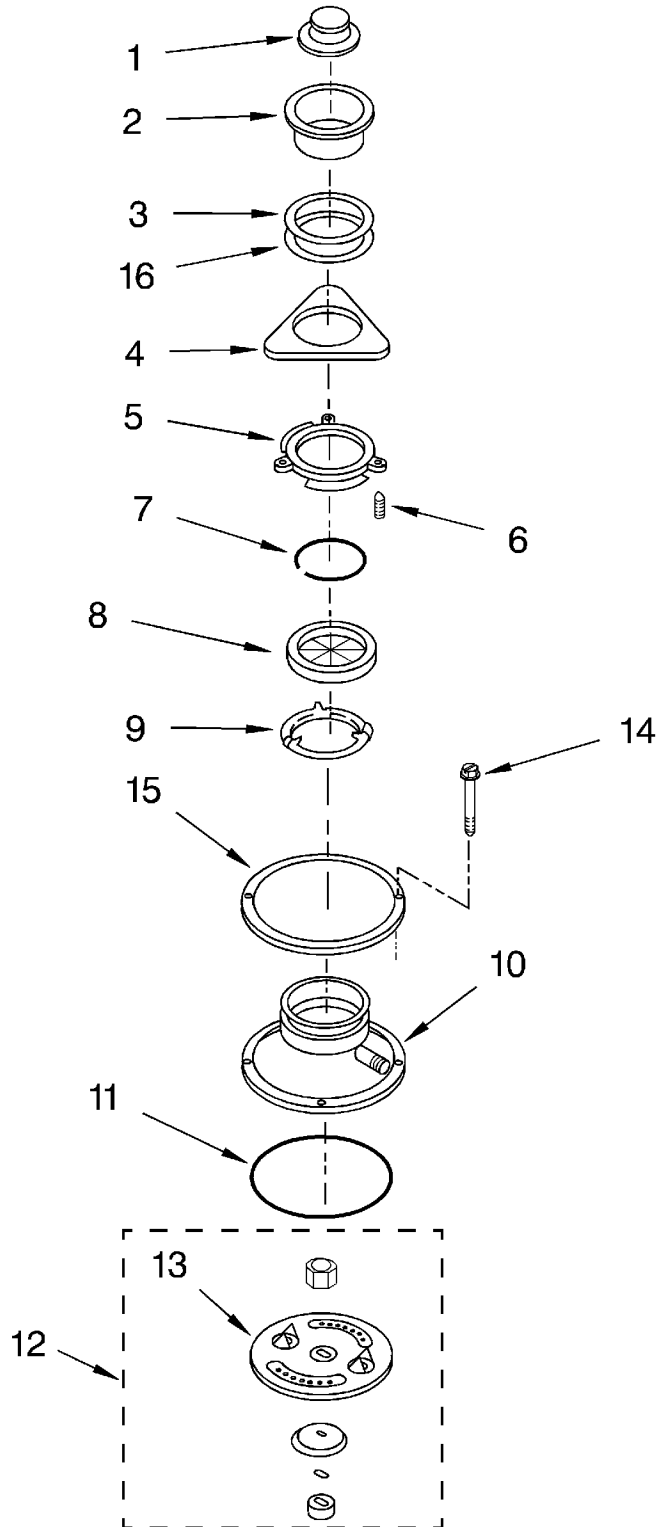

UPPER HOUSING AND FLANGE PARTS

For Model: GC1000XE, GC1000PE

DISPOSER

1	4211300	Stopper Assembly
2	4211605	Flange, Strainer
3	4211606	Seal, Sink Flange
4	4211303	Flange, Backup
5	4211304	Flange, Mounting
6	4211305	Screw, Backup
7	4211306	Ring, Retaining
8	4211615	Gasket, Mounting
9	4211308	Flange, Body
10	4211608	Container, Body Assembly
11	4211310	O-Ring
12	4211578	Kit, Sleeve And Seal (Includes Nut, Slinger, Sleeve & Seal)
13	4211312	Shredder Assembly, Rotating
14	4211512	Bolt, Thru
15	4211607	Ring, Clamping
16	4211302	Seal, Sink Flange

LOWER HOUSING AND MOTOR PARTS

For Model: GC1000XE, GC1000PE

1	4211609	End Bell Assembly, Upper
2	4211314	Seal, Water & Oil
3	4211315	Washer, Thrust
4	4211349	Rotor & Shaft Assembly
5	4211321	Washer
6	4211322	Actuator Assembly, Centrifugal
7	4211610	Stator Assembly
8	4211324	Switch Assembly, Start
9	4211549	Protector, Overload
10	4211515	End Frame Assembly, Lower
11	4211516	Nut
12	4211316	Gasket, Tailpipe
13	4211317	Tailpipe
14	4211318	Flange, Tailpipe
15	4211319	Screw, Tailpipe
16	4211351	Shield, Wire
17	4211611	Cover, Terminal
18	4211612	Screw
19	4211330	Screw, Ground
20	4211397	Wrench, Emergency
21	4211396	Adapter, Sink
22	4211564	Kit, Installation (Includes # 12, 13, 14, 15, 20, Instructions and Use and Care Guide)