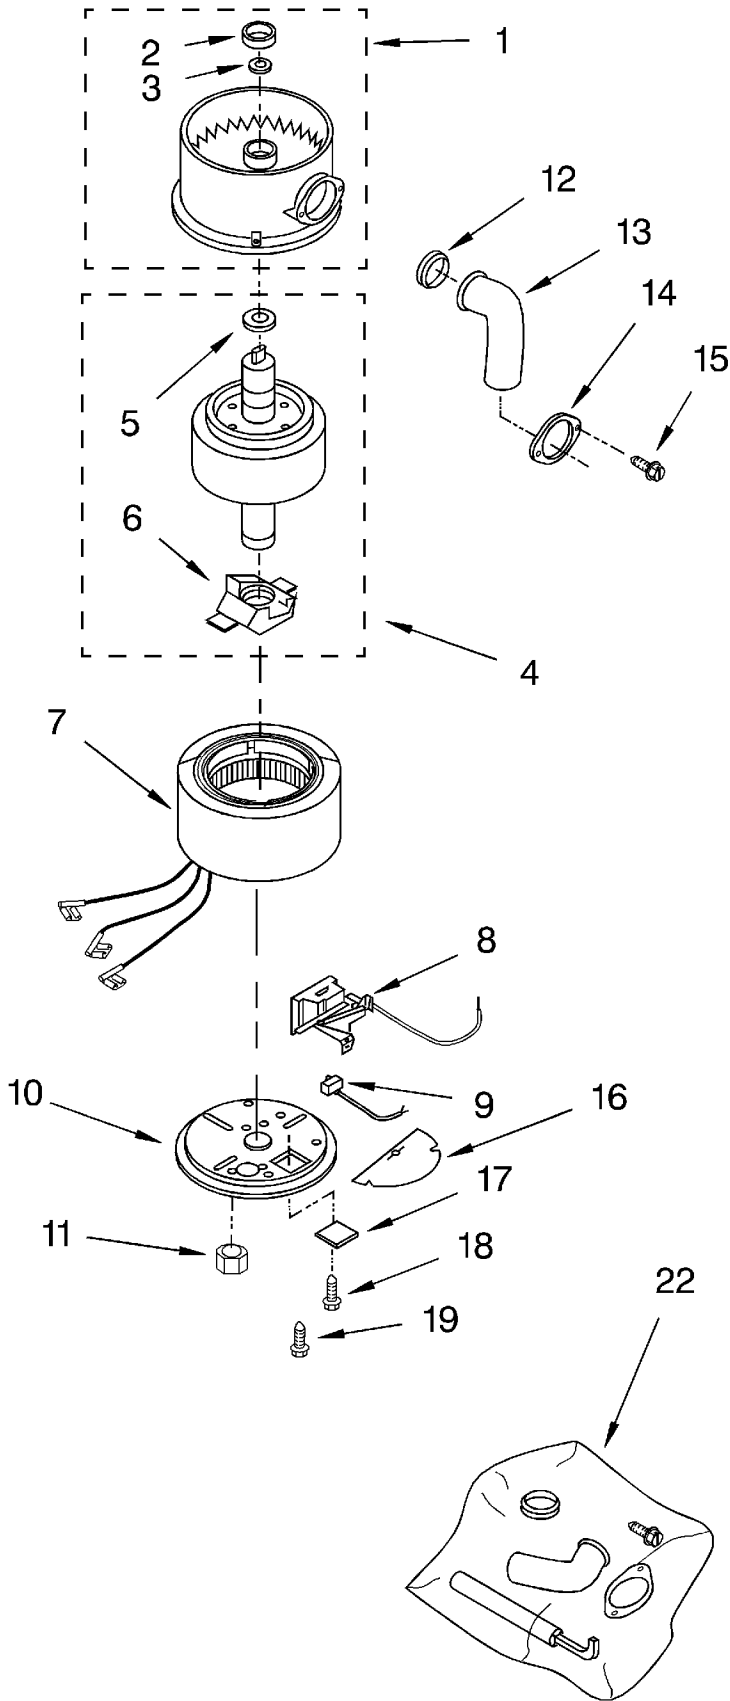

UPPER HOUSING AND FLANGE PARTS

For Model: GC1000XE, GC1000PE

DISPOSER

1	4211300	Stopper Assembly
2	4211605	Flange, Strainer
3	4211606	Seal, Sink Flange
4	4211303	Flange, Backup
5	4211304	Flange, Mounting
6	4211305	Screw, Backup
7	4211306	Ring, Retaining
8	4211615	Gasket, Mounting
9	4211308	Flange, Body
10	4211608	Container, Body Assembly
11	4211310	O-Ring
12	4211578	Kit, Sleeve And Seal (Includes Nut, Slinger, Sleeve & Seal)
13	4211312	Shredder Assembly, Rotating
14	4211512	Bolt, Thru
15	4211607	Ring, Clamping
16	4211302	Seal, Sink Flange

LOWER HOUSING AND MOTOR PARTS

For Model: GC1000XE, GC1000PE

1	4211609	End Bell Assembly, Upper
2	4211314	Seal, Water & Oil
3	4211315	Washer, Thrust
4	4211349	Rotor & Shaft Assembly
5	4211321	Washer
6	4211322	Actuator Assembly, Centrifugal
7	4211610	Stator Assembly
8	4211324	Switch Assembly, Start
9	4211549	Protector, Overload
10	4211515	End Frame Assembly, Lower
11	4211516	Nut
12	4211316	Gasket, Tailpipe
13	4211317	Tailpipe
14	4211318	Flange, Tailpipe
15	4211319	Screw, Tailpipe
16	4211351	Shield, Wire
17	4211611	Cover, Terminal
18	4211612	Screw
19	4211330	Screw, Ground
20	4211397	Wrench, Emergency
21	4211396	Adapter, Sink
22	4211564	Kit, Installation (Includes # 12, 13, 14, 15, 20, Instructions and Use and Care Guide)