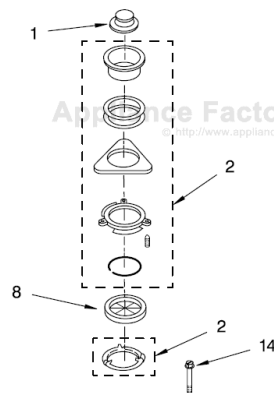

[Find Your WHIRLPOOL Disposal Parts - Select From 23 Models](#)

----- Manual continues below -----