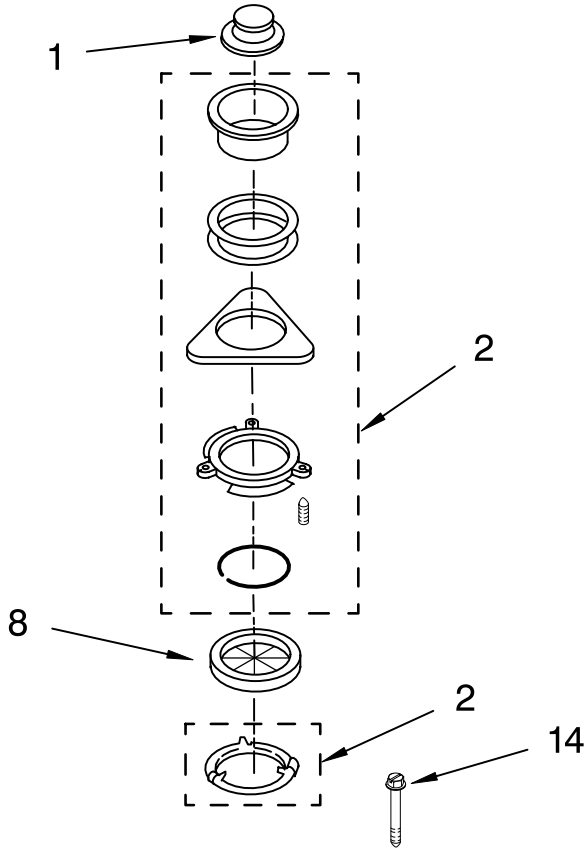

UPPER HOUSING AND FLANGE PARTS

DISPOSER

For Model: GC1000XE1, GC1000PE1

Illus. No.	Part No.	DESCRIPTION
1	4211300	Stopper Assembly
2	8174328	Mounting Assembly
8	4211615	Gasket, Mounting
14	4211645	Bolt, Thru

FOR ORDERING INFORMATION REFER TO PARTS PRICE LIST

LOWER HOUSING AND MOTOR PARTS

For Model: GC1000XE1, GC1000PE1

Illus. No.	Part No.	DESCRIPTION
1		Enclosure Assy (Not Serviceable)
6	4211322	Actuator Assembly, Centrifugal
7	8174322	Stator Assembly
8	8174312	Switch Assembly, Start
9	4211549	Protector, Overload
10	4211647	End Frame Assembly, Lower
12	8174317	Kit, Installation
15	4211472	Plug & Cord (GC1000PE1 Only)
16	4211351	Shield, Wire
17	8174315	Cover, Terminal
18	8174329	Bushing (GC1000PE1 Only)
20	8174310	Wrench, Emergency