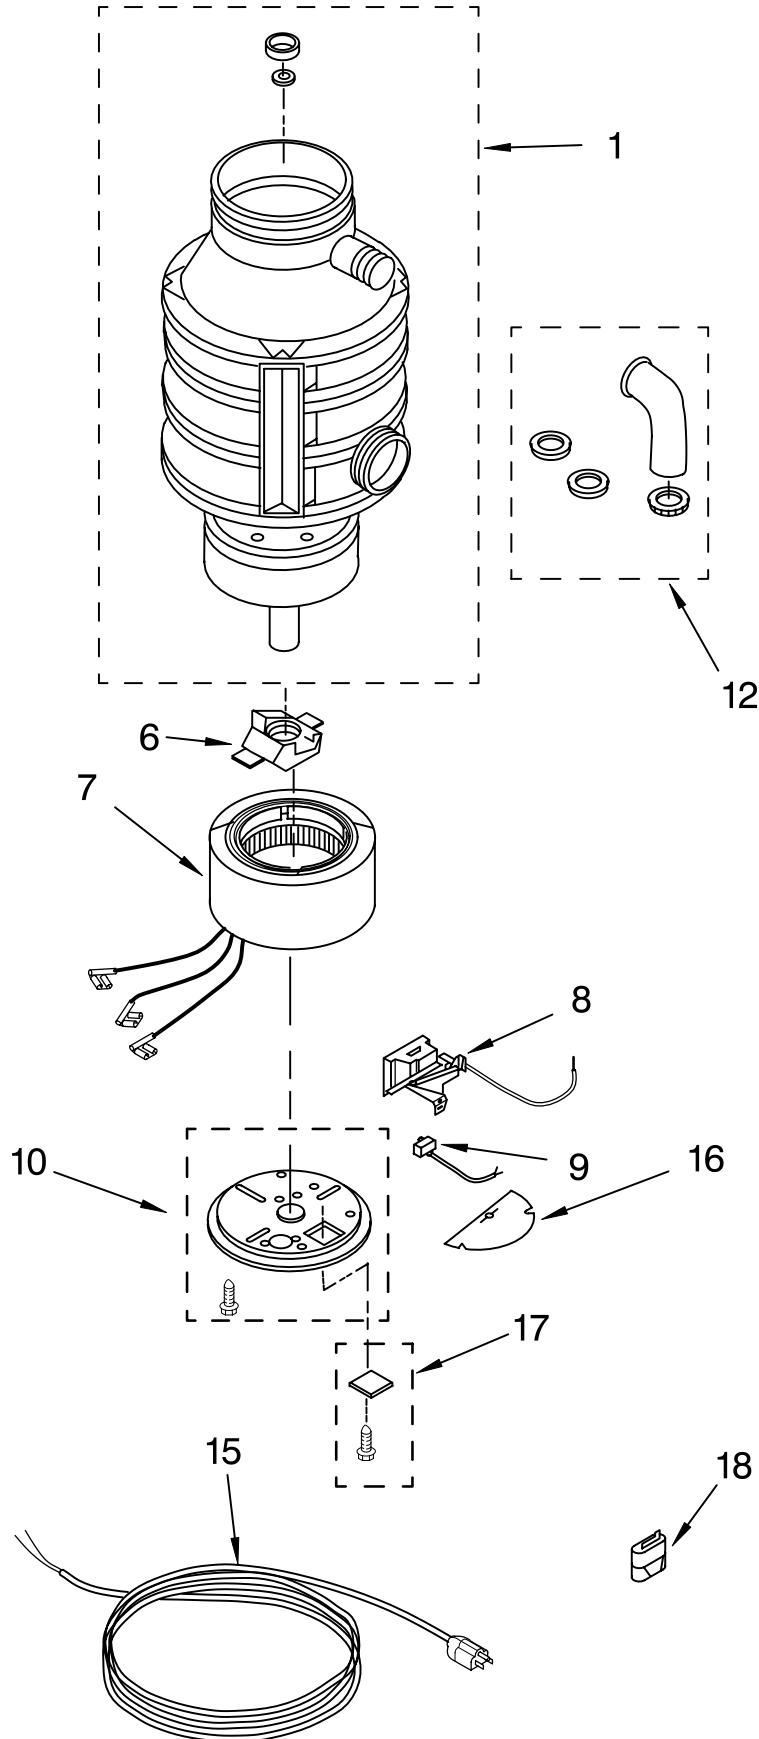

UPPER HOUSING AND FLANGE PARTS

DISPOSER

For Model: GC1000XE1, GC1000PE1

Illus. No.	Part No.	DESCRIPTION
1	4211300	Stopper Assembly
2	8174328	Mounting Assembly
8	4211615	Gasket, Mounting
14	4211645	Bolt, Thru

FOR ORDERING INFORMATION REFER TO PARTS PRICE LIST

LOWER HOUSING AND MOTOR PARTS

For Model: GC1000XE1, GC1000PE1

Illus. No.	Part No.	DESCRIPTION
1		Enclosure Assy (Not Serviceable)
6	4211322	Actuator Assembly, Centrifugal
7	8174322	Stator Assembly
8	8174312	Switch Assembly, Start
9	4211549	Protector, Overload
10	4211647	End Frame Assembly, Lower
12	8174317	Kit, Installation
15	4211472	Plug & Cord (GC1000PE1 Only)
16	4211351	Shield, Wire
17	8174315	Cover, Terminal
18	8174329	Bushing (GC1000PE1 Only)
20	8174310	Wrench, Emergency

Following Parts Not Illustrated

- LIT4211613 Guide, Use And Care
- LIT4211614 Instructions, Installation

FOR ORDERING INFORMATION REFER TO PARTS PRICE LIST