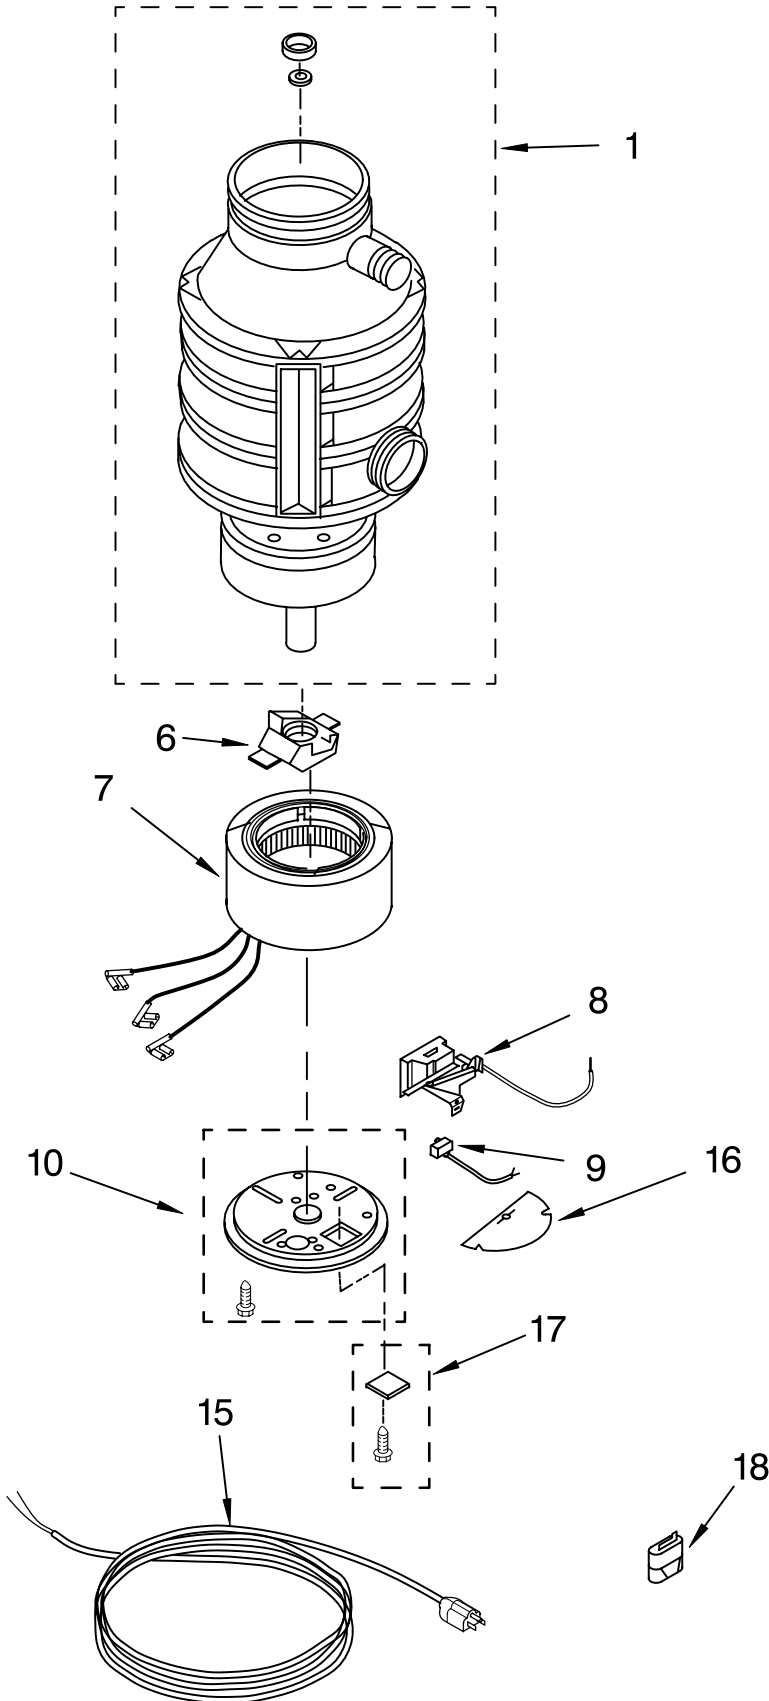

UPPER HOUSING AND FLANGE PARTS

For Model: GC1000XE2, GC1000PE2

DISPOSER

Illus. No.	Part No.	DESCRIPTION
1	4211300	Stopper Assembly
2	8174328	Mounting Assembly
8	4211615	Gasket, Mounting
14	8174354	Bolt, Thru

FOR ORDERING INFORMATION REFER TO PARTS PRICE LIST

LOWER HOUSING AND MOTOR PARTS

For Model: GC1000XE2, GC1000PE2

Illus. No.	Part No.	DESCRIPTION
1		Enclosure Assy (Not Serviceable)
6	4211322	Actuator Assembly, Centrifugal
7	8174322	Stator Assembly
8	8174312	Switch Assembly, Start
9	882726	Protector, Overload
10	8174345	End Frame Assembly, Lower
12	8174355	Kit, Installation
15	4211472	Plug & Cord (GC1000PE2 Only)
16	4211351	Shield, Wire
17	4211351	Cover, Terminal
18	8174329	Bushing (GC1000PE2 Only)
20	8174310	Wrench, Emergency

Following Parts Not Illustrated

8174356 Guide, Use And Care

FOR ORDERING INFORMATION REFER TO PARTS PRICE LIST