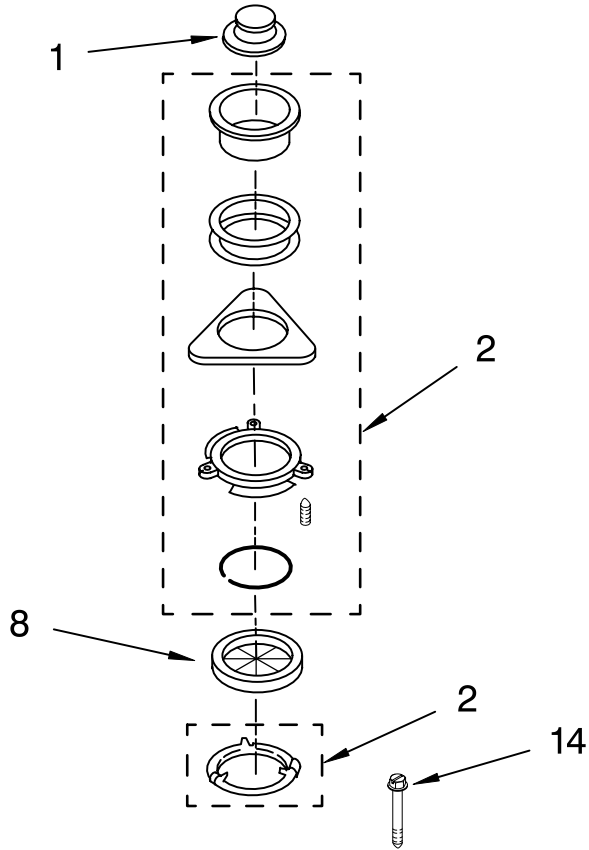

UPPER HOUSING AND FLANGE PARTS

For Model: GC1000XE2, GC1000PE2

DISPOSER

Illus. No.	Part No.	DESCRIPTION
1	4211300	Stopper Assembly
2	8174328	Mounting Assembly
8	4211615	Gasket, Mounting
14	8174354	Bolt, Thru

FOR ORDERING INFORMATION REFER TO PARTS PRICE LIST

LOWER HOUSING AND MOTOR PARTS

For Model: GC1000XE2, GC1000PE2

Illus. No.	Part No.	DESCRIPTION
1		Enclosure Assy (Not Serviceable)
6	4211322	Actuator Assembly, Centrifugal
7	8174322	Stator Assembly
8	8174312	Switch Assembly, Start
9	882726	Protector, Overload
10	8174345	End Frame Assembly, Lower
12	8174355	Kit, Installation
15	4211472	Plug & Cord (GC1000PE2 Only)
16	4211351	Shield, Wire
17	4211351	Cover, Terminal
18	8174329	Bushing (GC1000PE2 Only)
20	8174310	Wrench, Emergency

Following Parts Not Illustrated

8174356 Guide, Use And Care

FOR ORDERING INFORMATION REFER TO PARTS PRICE LIST