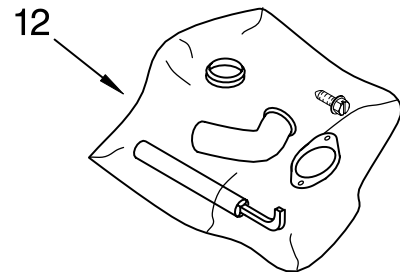

FOR ORDERING INFORMATION REFER TO PARTS PRICE LIST

LOWER HOUSING AND MOTOR PARTS

For Model: GC1000XE2, GC1000PE2

Illus. No.	Part No.	DESCRIPTION
1		Enclosure Assy (Not Serviceable)
6	4211322	Actuator Assembly, Centrifugal
7	8174322	Stator Assembly
8	8174312	Switch Assembly, Start
9	882726	Protector, Overload
10	8174345	End Frame Assembly, Lower
12	8174355	Kit, Installation
15	4211472	Plug & Cord (GC1000PE2 Only)
16	4211351	Shield, Wire
17	4211351	Cover, Terminal
18	8174329	Bushing (GC1000PE2 Only)
20	8174310	Wrench, Emergency

Following Parts Not Illustrated

8174356 Guide, Use And Care

FOR ORDERING INFORMATION REFER TO PARTS PRICE LIST