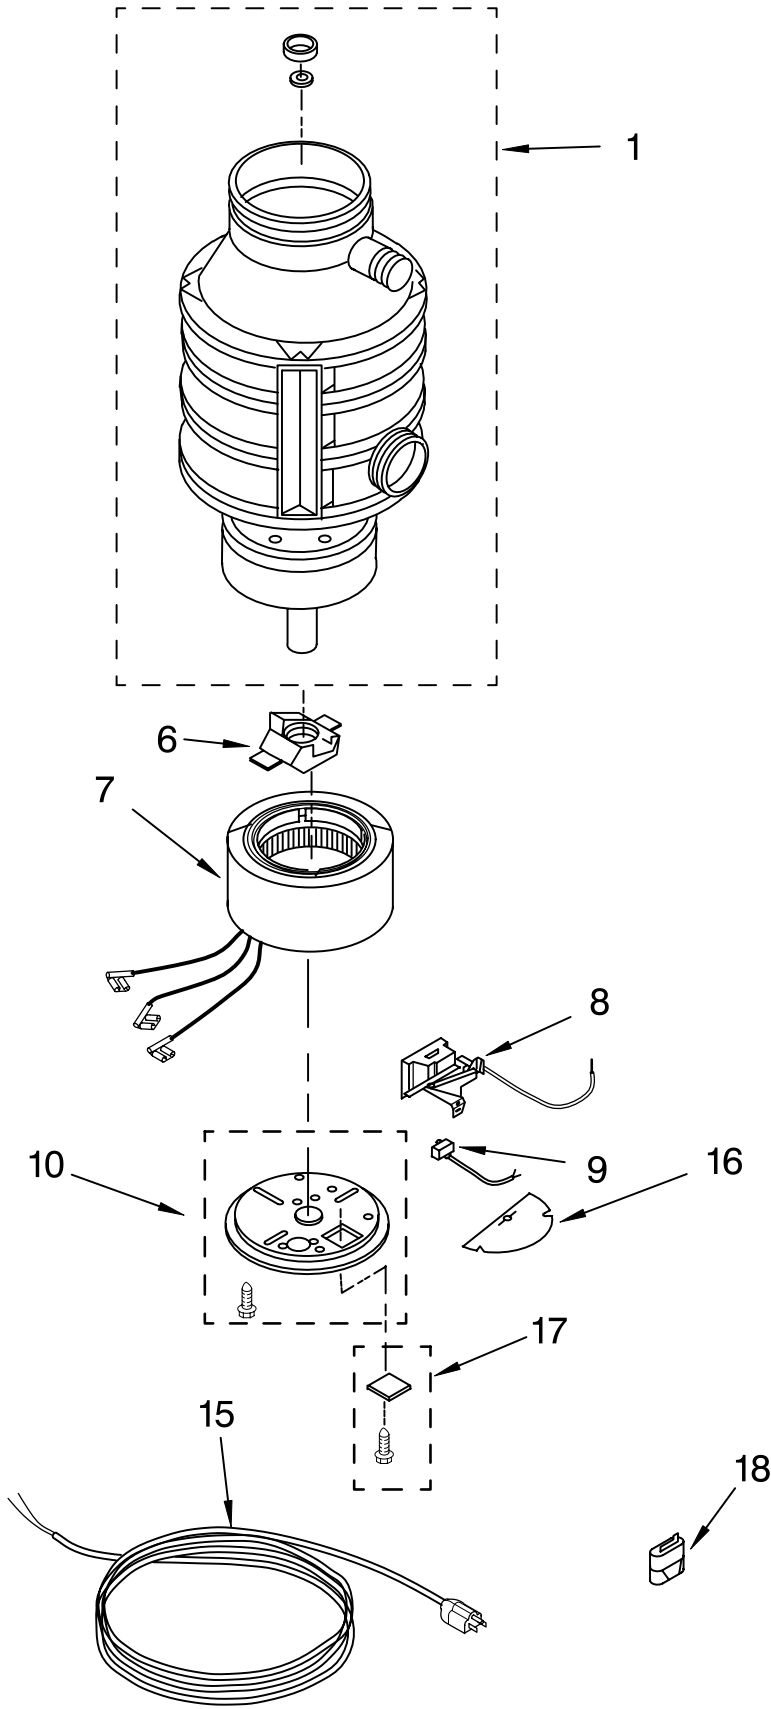

----- Manual continues below -----

UPPER HOUSING AND FLANGE PARTS

For Model: GC1000XE2, GC1000PE2

DISPOSER

Illus. No.	Part No.	DESCRIPTION
1	4211300	Stopper Assembly
2	8174328	Mounting Assembly
8	4211615	Gasket, Mounting
14	8174354	Bolt, Thru

FOR ORDERING INFORMATION REFER TO PARTS PRICE LIST

LOWER HOUSING AND MOTOR PARTS

For Model: GC1000XE2, GC1000PE2

Illus. No.	Part No.	DESCRIPTION
1		Enclosure Assy (Not Serviceable)
6	4211322	Actuator Assembly, Centrifugal
7	8174322	Stator Assembly
8	8174312	Switch Assembly, Start
9	882726	Protector, Overload
10	8174345	End Frame Assembly, Lower
12	8174355	Kit, Installation
15	4211472	Plug & Cord (GC1000PE2 Only)
16	4211351	Shield, Wire
17	4211351	Cover, Terminal
18	8174329	Bushing (GC1000PE2 Only)
20	8174310	Wrench, Emergency