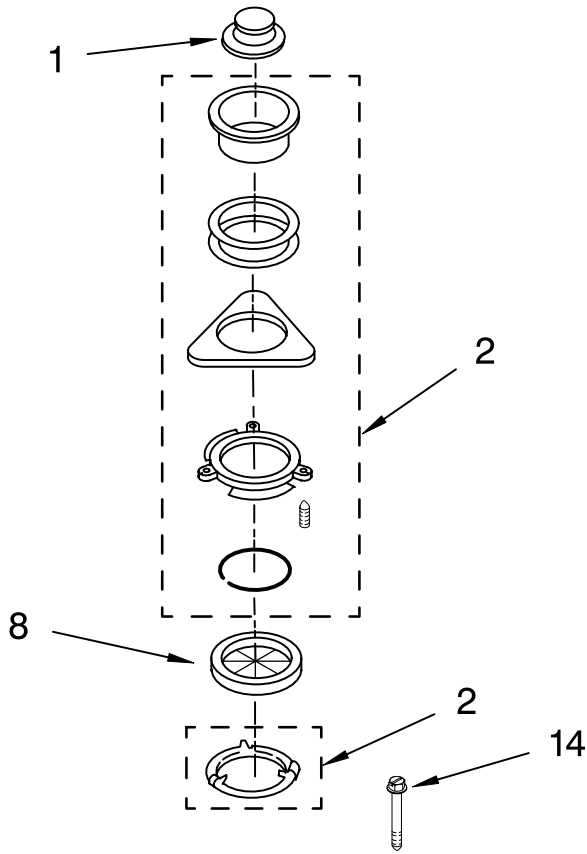

----- Manual continues below -----

UPPER HOUSING AND FLANGE PARTS

For Model: GC1000XE2, GC1000PE2

DISPOSER

Illus. No.	Part No.	DESCRIPTION
1	4211300	Stopper Assembly
2	8174328	Mounting Assembly
8	4211615	Gasket, Mounting
14	8174354	Bolt, Thru

FOR ORDERING INFORMATION REFER TO PARTS PRICE LIST

LOWER HOUSING AND MOTOR PARTS

For Model: GC1000XE2, GC1000PE2

Illus. No.	Part No.	DESCRIPTION
1		Enclosure Assy (Not Serviceable)
6	4211322	Actuator Assembly, Centrifugal
7	8174322	Stator Assembly
8	8174312	Switch Assembly, Start
9	882726	Protector, Overload
10	8174345	End Frame Assembly, Lower
12	8174355	Kit, Installation
15	4211472	Plug & Cord (GC1000PE2 Only)
16	4211351	Shield, Wire
17	4211351	Cover, Terminal
18	8174329	Bushing (GC1000PE2 Only)
20	8174310	Wrench, Emergency