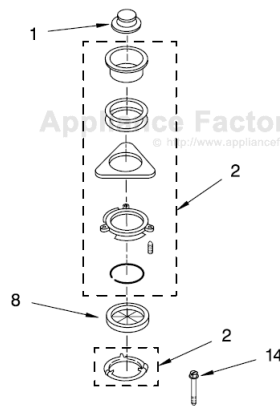

[Find Your WHIRLPOOL Disposal Parts - Select From 23 Models](#)

----- Manual continues below -----