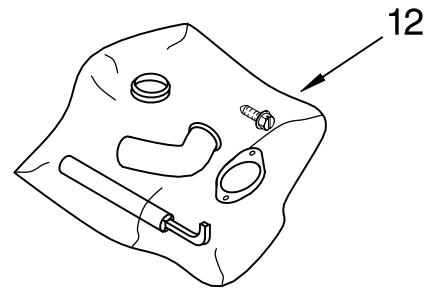

UPPER HOUSING AND FLANGE PARTS

DISPOSER

For Model: GC2000XE2, GC2000PE2

| Illus. No. | Part No. | DESCRIPTION |
|------------|----------|-------------------|
| 1 | 4211300 | Stopper Assembly |
| 2 | 8174328 | Mounting Assembly |
| 8 | 4211615 | Gasket, Mounting |
| 14 | 8174354 | Bolt, Thru |

FOR ORDERING INFORMATION REFER TO PARTS PRICE LIST

LOWER HOUSING AND MOTOR PARTS

For Model: GC2000XE2, GC2000PE2

| Illus. No. | Part No. | DESCRIPTION |
|------------|----------|-----------------------------------|
| 1 | | Enclosure Assy, (not serviceable) |
| 6 | 4211322 | Actuator Assembly Centrifugal |
| 7 | 8174322 | Stator Assembly |
| 8 | 8174312 | Switch Assembly, Start |
| 9 | 882726 | Protector, Overload |
| 10 | 8174345 | End Frame Assembly, Lower |
| 12 | 8174355 | Kit, Installation |
| 15 | 4211472 | Plug & Cord (GC2000PE2 only) |
| 16 | 4211351 | Shield, Wire |
| 17 | 8174329 | Bushing (GC2000PE2 only) |
| 18 | 4211351 | Cover, Terminal |
| 20 | 8174310 | Wrench, Emergency |

Following Parts Not Illustrated

8174356 Guide, Use And Care

FOR ORDERING INFORMATION REFER TO PARTS PRICE LIST