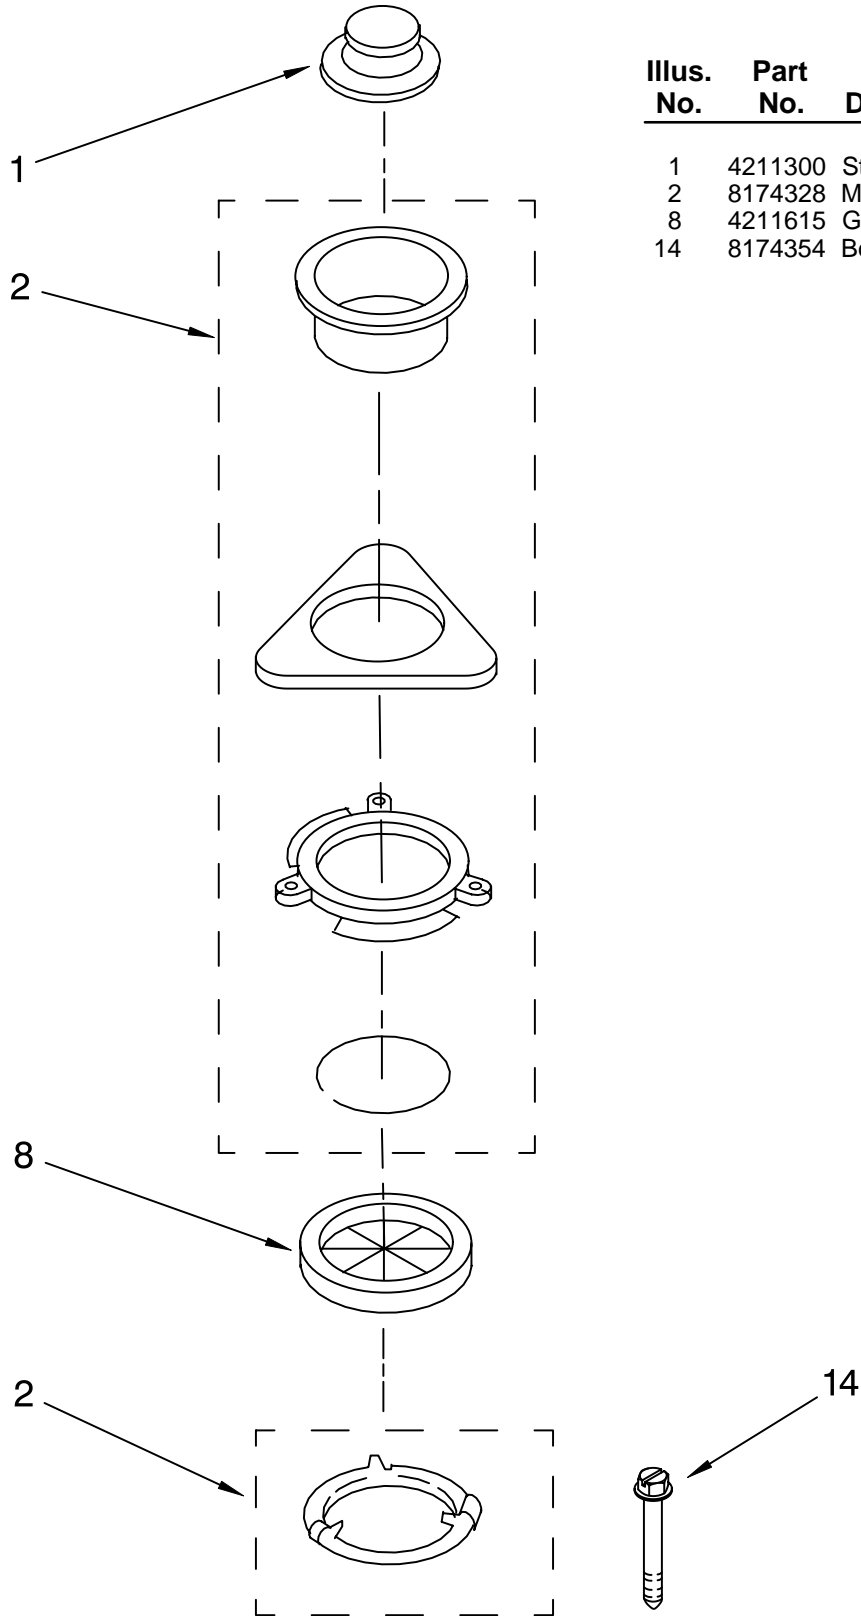

UPPER HOUSING AND FLANGE PARTS

DISPOSER

For Model: GC2000XE2, GC2000PE2

| Illus. No. | Part No. | DESCRIPTION |
|------------|----------|-------------------|
| 1 | 4211300 | Stopper Assembly |
| 2 | 8174328 | Mounting Assembly |
| 8 | 4211615 | Gasket, Mounting |
| 14 | 8174354 | Bolt, Thru |

FOR ORDERING INFORMATION REFER TO PARTS PRICE LIST

LOWER HOUSING AND MOTOR PARTS

For Model: GC2000XE2, GC2000PE2

| Illus. No. | Part No. | DESCRIPTION |
|------------|----------|-----------------------------------|
| 1 | | Enclosure Assy, (not serviceable) |
| 6 | 4211322 | Actuator Assembly Centrifugal |
| 7 | 8174322 | Stator Assembly |
| 8 | 8174312 | Switch Assembly, Start |
| 9 | 882726 | Protector, Overload |
| 10 | 8174345 | End Frame Assembly, Lower |
| 12 | 8174355 | Kit, Installation |
| 15 | 4211472 | Plug & Cord (GC2000PE2 only) |
| 16 | 4211351 | Shield, Wire |
| 17 | 8174329 | Bushing (GC2000PE2 only) |
| 18 | 4211351 | Cover, Terminal |
| 20 | 8174310 | Wrench, Emergency |

Following Parts Not Illustrated

8174356 Guide, Use And Care

FOR ORDERING INFORMATION REFER TO PARTS PRICE LIST