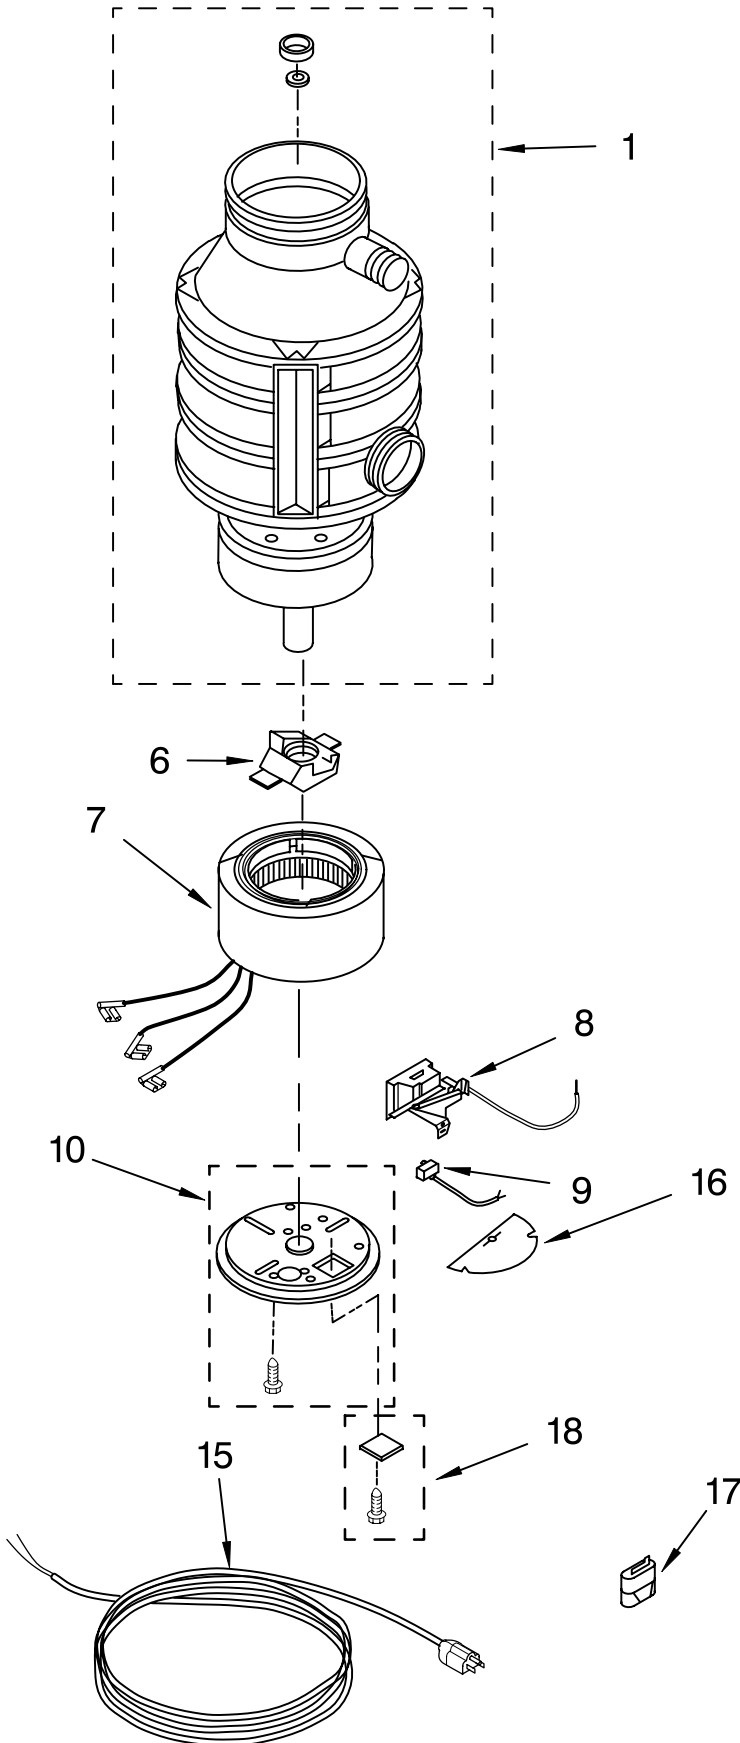

UPPER HOUSING AND FLANGE PARTS

DISPOSER

For Model: GC2000XE2, GC2000PE2

| Illus. No. | Part No. | DESCRIPTION |
|------------|----------|-------------------|
| 1 | 4211300 | Stopper Assembly |
| 2 | 8174328 | Mounting Assembly |
| 8 | 4211615 | Gasket, Mounting |
| 14 | 8174354 | Bolt, Thru |

FOR ORDERING INFORMATION REFER TO PARTS PRICE LIST

LOWER HOUSING AND MOTOR PARTS

For Model: GC2000XE2, GC2000PE2

| Illus. No. | Part No. | DESCRIPTION |
|------------|----------|-----------------------------------|
| 1 | | Enclosure Assy, (not serviceable) |
| 6 | 4211322 | Actuator Assembly Centrifugal |
| 7 | 8174322 | Stator Assembly |
| 8 | 8174312 | Switch Assembly, Start |
| 9 | 882726 | Protector, Overload |
| 10 | 8174345 | End Frame Assembly, Lower |
| 12 | 8174355 | Kit, Installation |
| 15 | 4211472 | Plug & Cord (GC2000PE2 only) |
| 16 | 4211351 | Shield, Wire |
| 17 | 8174329 | Bushing (GC2000PE2 only) |
| 18 | 4211351 | Cover, Terminal |
| 20 | 8174310 | Wrench, Emergency |

Following Parts Not Illustrated

8174356 Guide, Use And Care

FOR ORDERING INFORMATION REFER TO PARTS PRICE LIST