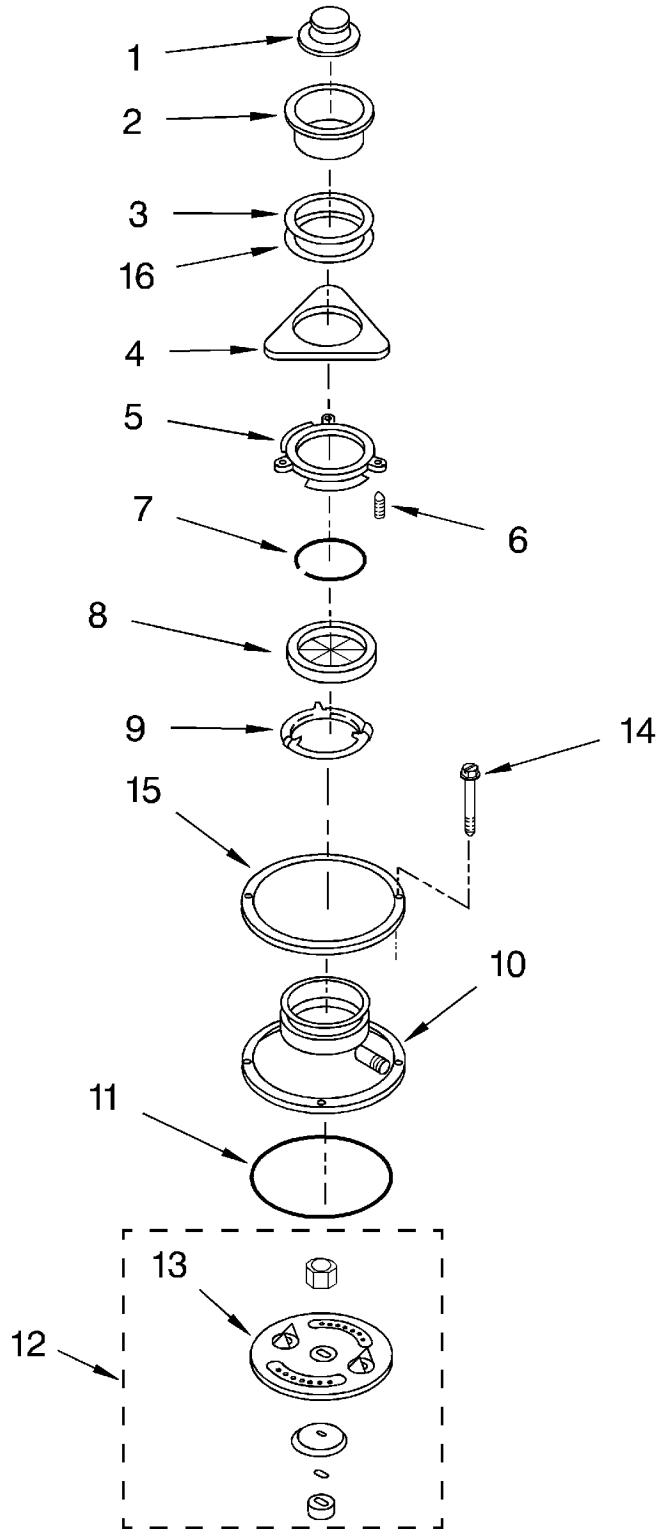

# UPPER HOUSING AND FLANGE PARTS

For Model: GC2000XE, GC2000XP

DISPOSER

1	4211300	Stopper Assembly
2	4211605	Flange, Strainer
3	4211606	Seal, Sink Flange
4	4211303	Flange, Backup
5	4211304	Flange, Mounting
6	4211305	Screw, Backup
7	4211306	Ring, Retaining
8	4211615	Gasket, Mounting
9	4211308	Flange, Body
10	4211608	Container, Body Assembly
11	4211310	O-Ring
12	4211578	Kit, Sleeve And Seal (Includes Nut, Slinger, Sleeve & Seal)
13	4211312	Shredder Assembly, Rotating
14	4211512	Bolt, Thru
15	4211607	Ring, Clamping
16	4211302	Seal, Sink Flange

# LOWER HOUSING AND MOTOR PARTS

For Model: GC2000XE, GC2000XP

1	4211609	End Bell Assembly, Upper
2	4211314	Seal, Water & Oil
3	4211315	Washer, Thrust
4	4211349	Rotor & Shaft Assembly
5	4211321	Washer
6	4211322	Actuator Assembly, Centrifugal
7	4211610	Stator Assembly
8	4211324	Switch Assembly, Start
9	4211549	Protector, Overload
10	4211515	End Frame Assembly, Lower
11	4211516	Nut
12	4211316	Gasket, Tailpipe
13	4211317	Tailpipe
14	4211318	Flange, Tailpipe
15	4211319	Screw, Tailpipe
16	4211351	Shield, Wire
17	4211611	Cover, Terminal
18	4211612	Screw, Terminal Cover
19	4211330	Screw, Ground
20	4211397	Wrench, Emergency
21	4211396	Adapter, Sink
22	4211564	Kit, Installation (Includes # 12, 13, 14, 15, 20, Instructions and Use and Care Guide)