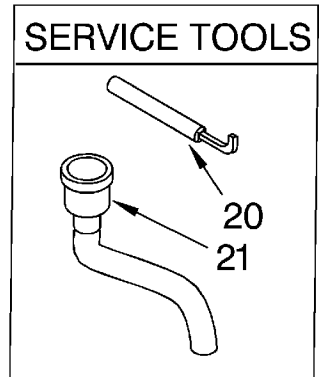

# UPPER HOUSING AND FLANGE PARTS

For Model: GC2000XE, GC2000XP

DISPOSER

1	4211300	Stopper Assembly
2	4211605	Flange, Strainer
3	4211606	Seal, Sink Flange
4	4211303	Flange, Backup
5	4211304	Flange, Mounting
6	4211305	Screw, Backup
7	4211306	Ring, Retaining
8	4211615	Gasket, Mounting
9	4211308	Flange, Body
10	4211608	Container, Body Assembly
11	4211310	O-Ring
12	4211578	Kit, Sleeve And Seal (Includes Nut, Slinger, Sleeve & Seal)
13	4211312	Shredder Assembly, Rotating
14	4211512	Bolt, Thru
15	4211607	Ring, Clamping
16	4211302	Seal, Sink Flange

# LOWER HOUSING AND MOTOR PARTS

For Model: GC2000XE, GC2000XP

1	4211609	End Bell Assembly, Upper
2	4211314	Seal, Water & Oil
3	4211315	Washer, Thrust
4	4211349	Rotor & Shaft Assembly
5	4211321	Washer
6	4211322	Actuator Assembly, Centrifugal
7	4211610	Stator Assembly
8	4211324	Switch Assembly, Start
9	4211549	Protector, Overload
10	4211515	End Frame Assembly, Lower
11	4211516	Nut
12	4211316	Gasket, Tailpipe
13	4211317	Tailpipe
14	4211318	Flange, Tailpipe
15	4211319	Screw, Tailpipe
16	4211351	Shield, Wire
17	4211611	Cover, Terminal
18	4211612	Screw, Terminal Cover
19	4211330	Screw, Ground
20	4211397	Wrench, Emergency
21	4211396	Adapter, Sink
22	4211564	Kit, Installation (Includes # 12, 13, 14, 15, 20, Instructions and Use and Care Guide)