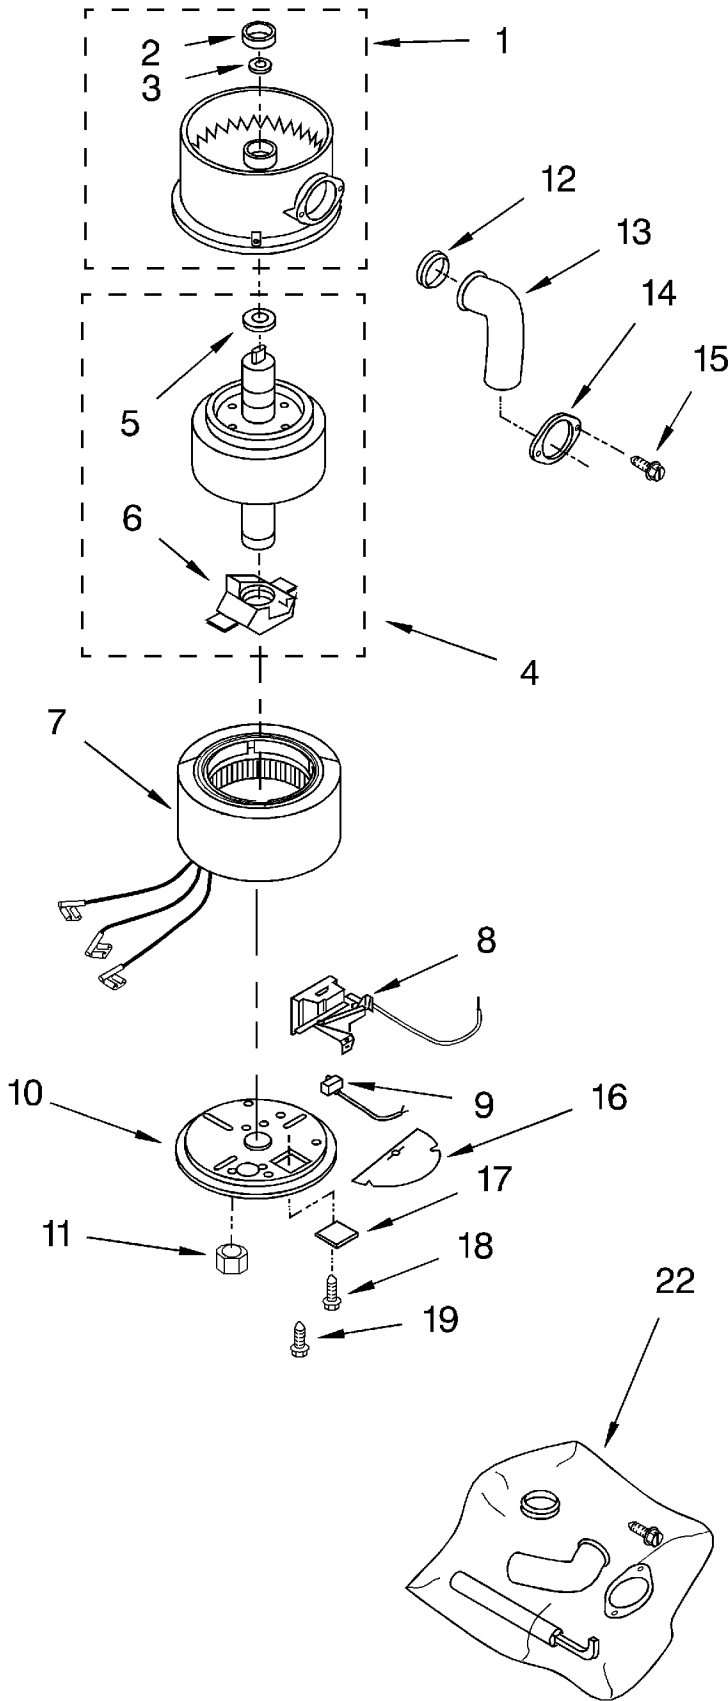

# UPPER HOUSING AND FLANGE PARTS

For Model: GC2000XE, GC2000XP

DISPOSER

1	4211300	Stopper Assembly
2	4211605	Flange, Strainer
3	4211606	Seal, Sink Flange
4	4211303	Flange, Backup
5	4211304	Flange, Mounting
6	4211305	Screw, Backup
7	4211306	Ring, Retaining
8	4211615	Gasket, Mounting
9	4211308	Flange, Body
10	4211608	Container, Body Assembly
11	4211310	O-Ring
12	4211578	Kit, Sleeve And Seal (Includes Nut, Slinger, Sleeve & Seal)
13	4211312	Shredder Assembly, Rotating
14	4211512	Bolt, Thru
15	4211607	Ring, Clamping
16	4211302	Seal, Sink Flange

# LOWER HOUSING AND MOTOR PARTS

For Model: GC2000XE, GC2000XP

1	4211609	End Bell Assembly, Upper
2	4211314	Seal, Water & Oil
3	4211315	Washer, Thrust
4	4211349	Rotor & Shaft Assembly
5	4211321	Washer
6	4211322	Actuator Assembly, Centrifugal
7	4211610	Stator Assembly
8	4211324	Switch Assembly, Start
9	4211549	Protector, Overload
10	4211515	End Frame Assembly, Lower
11	4211516	Nut
12	4211316	Gasket, Tailpipe
13	4211317	Tailpipe
14	4211318	Flange, Tailpipe
15	4211319	Screw, Tailpipe
16	4211351	Shield, Wire
17	4211611	Cover, Terminal
18	4211612	Screw, Terminal Cover
19	4211330	Screw, Ground
20	4211397	Wrench, Emergency
21	4211396	Adapter, Sink
22	4211564	Kit, Installation (Includes # 12, 13, 14, 15, 20, Instructions and Use and Care Guide)