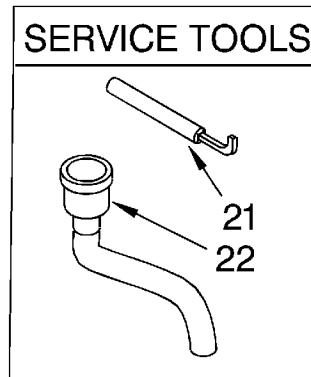

UPPER HOUSING AND FLANGE PARTS

For Model: GC400XE

DISPOSER

1	4211621	Stopper Assembly
2	4211333	Gasket, Stopper
3	4211605	Flange, Strainer
4	4211606	Seal, Sink Flange
5	4211303	Flange, Backup
6	4211304	Flange, Mounting
7	4211306	Ring, Retaining
8	4211334	Gasket, Mounting
9	4211308	Flange, Body
10	4211554	Container, Body Assembly
11	4211335	Screw
12	4211337	O-Ring
13	4211622	Trim, Shell Assembly
14	4211305	Screw, Backup
15	4211339	Clip, Shell Trim
16	4211444	Insulation, Top
17	4211302	Seal, Sink Flange

UPPER HOUSING AND MOTOR PARTS

For Model: GC4000XE

1	4211578	Kit, Sleeve And Seal (Includes Plug, Bolt, Washer, Slinger And Sleeve)
2	4211341	Plug
3	4211623	End Bell Assembly (Upper)
4	4211582	Rotor And Shaft Assembly
5	4211321	Washer
6	4211322	Centrifugal Actuator Assembly
7	4211619	Stator Assembly
8	4211515	End Frame Assembly (Lower)
9	4211348	Bolt, Thru
10	4211342	Shredder
11	4211344	Gasket, Tailpipe
12	4211317	Tailpipe
13	4211345	Flange, Tailpipe
14	4211346	Screw, Tailpipe
15	4211324	Switch Assembly Start
16	4211549	Protect, Overload
17	4211326	Shield, Wire
18	4211611	Cover, Terminal
19	4211612	Screw, Terminal Cover
20	4211330	Screw, Tailpipe
21	4211435	Wrench, Emergency
22	4211396	Adapter, Sink
23	4211565	Kit, Installation (Includes # 11, 12, 13 14, 21, Instructions, and Use and Care Guide)