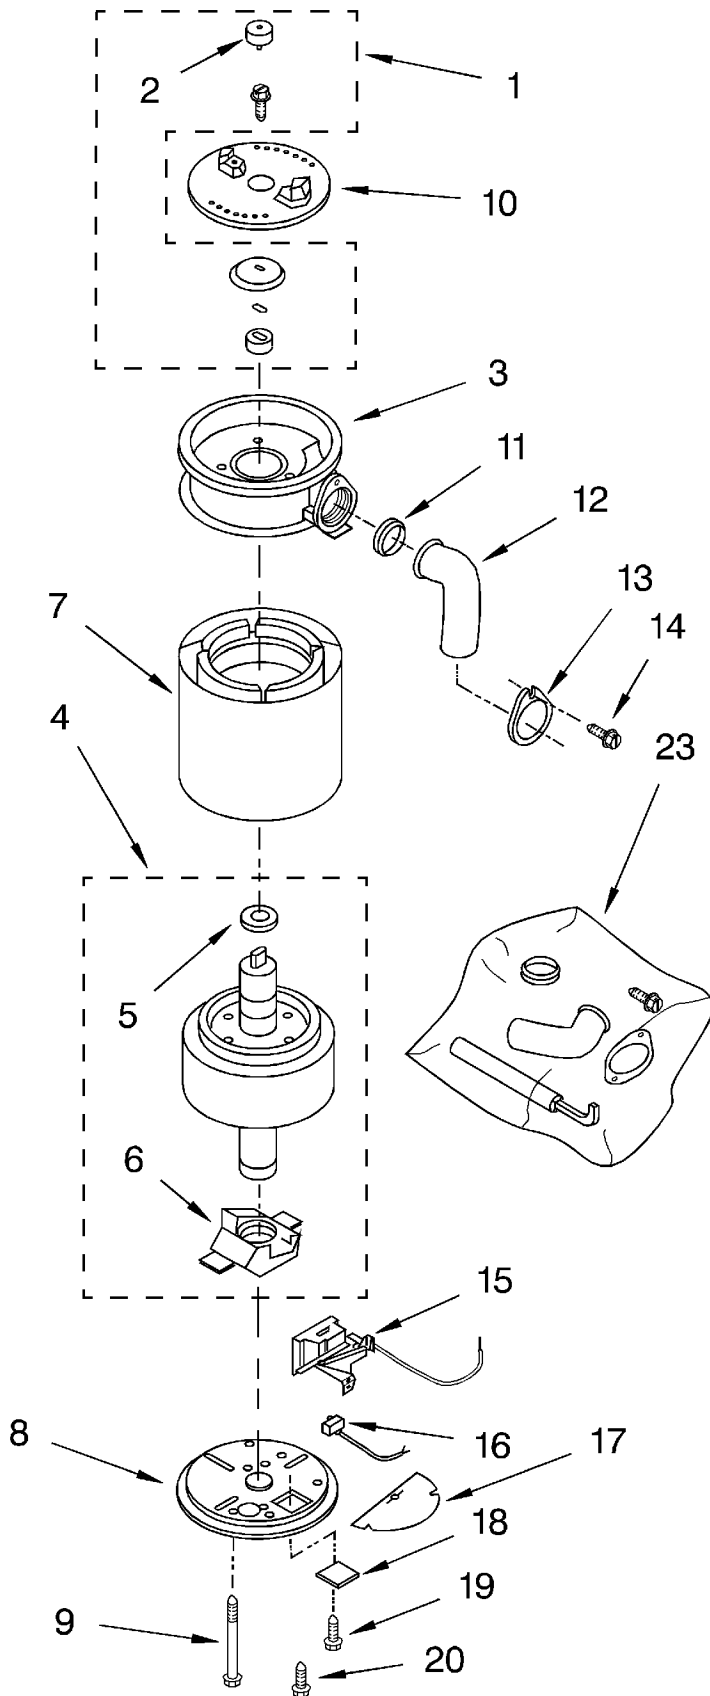

UPPER HOUSING AND FLANGE PARTS

For Model: GC400XE

DISPOSER

1	4211621	Stopper Assembly
2	4211333	Gasket, Stopper
3	4211605	Flange, Strainer
4	4211606	Seal, Sink Flange
5	4211303	Flange, Backup
6	4211304	Flange, Mounting
7	4211306	Ring, Retaining
8	4211334	Gasket, Mounting
9	4211308	Flange, Body
10	4211554	Container, Body Assembly
11	4211335	Screw
12	4211337	O-Ring
13	4211622	Trim, Shell Assembly
14	4211305	Screw, Backup
15	4211339	Clip, Shell Trim
16	4211444	Insulation, Top
17	4211302	Seal, Sink Flange

UPPER HOUSING AND MOTOR PARTS

For Model: GC4000XE

1	4211578	Kit, Sleeve And Seal (Includes Plug, Bolt, Washer, Slinger And Sleeve)
2	4211341	Plug
3	4211623	End Bell Assembly (Upper)
4	4211582	Rotor And Shaft Assembly
5	4211321	Washer
6	4211322	Centrifugal Actuator Assembly
7	4211619	Stator Assembly
8	4211515	End Frame Assembly (Lower)
9	4211348	Bolt, Thru
10	4211342	Shredder
11	4211344	Gasket, Tailpipe
12	4211317	Tailpipe
13	4211345	Flange, Tailpipe
14	4211346	Screw, Tailpipe
15	4211324	Switch Assembly Start
16	4211549	Protect, Overload
17	4211326	Shield, Wire
18	4211611	Cover, Terminal
19	4211612	Screw, Terminal Cover
20	4211330	Screw, Tailpipe
21	4211435	Wrench, Emergency
22	4211396	Adapter, Sink
23	4211565	Kit, Installation (Includes # 11, 12, 13 14, 21, Instructions, and Use and Care Guide)