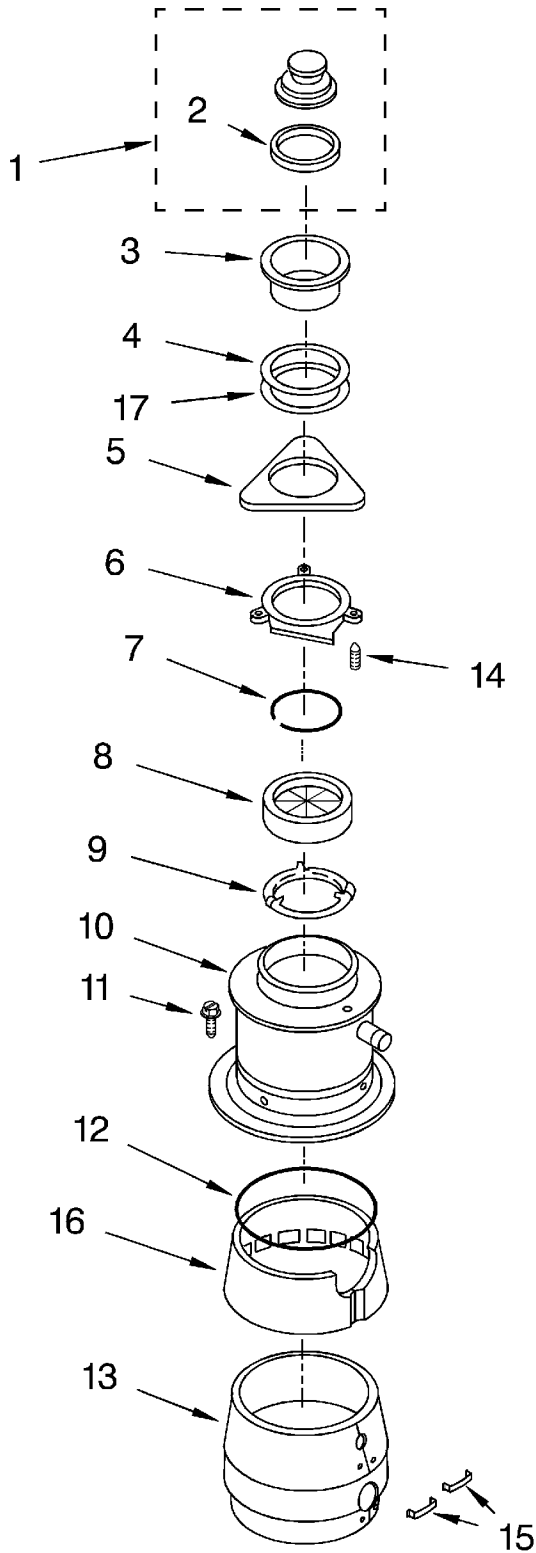

UPPER HOUSING AND FLANGE PARTS

For Model: GC400XE

DISPOSER

1	4211621	Stopper Assembly
2	4211333	Gasket, Stopper
3	4211605	Flange, Strainer
4	4211606	Seal, Sink Flange
5	4211303	Flange, Backup
6	4211304	Flange, Mounting
7	4211306	Ring, Retaining
8	4211334	Gasket, Mounting
9	4211308	Flange, Body
10	4211554	Container, Body Assembly
11	4211335	Screw
12	4211337	O-Ring
13	4211622	Trim, Shell Assembly
14	4211305	Screw, Backup
15	4211339	Clip, Shell Trim
16	4211444	Insulation, Top
17	4211302	Seal, Sink Flange

UPPER HOUSING AND MOTOR PARTS

For Model: GC4000XE

1	4211578	Kit, Sleeve And Seal (Includes Plug, Bolt, Washer, Slinger And Sleeve)
2	4211341	Plug
3	4211623	End Bell Assembly (Upper)
4	4211582	Rotor And Shaft Assembly
5	4211321	Washer
6	4211322	Centrifugal Actuator Assembly
7	4211619	Stator Assembly
8	4211515	End Frame Assembly (Lower)
9	4211348	Bolt, Thru
10	4211342	Shredder
11	4211344	Gasket, Tailpipe
12	4211317	Tailpipe
13	4211345	Flange, Tailpipe
14	4211346	Screw, Tailpipe
15	4211324	Switch Assembly Start
16	4211549	Protect, Overload
17	4211326	Shield, Wire
18	4211611	Cover, Terminal
19	4211612	Screw, Terminal Cover
20	4211330	Screw, Tailpipe
21	4211435	Wrench, Emergency
22	4211396	Adapter, Sink
23	4211565	Kit, Installation (Includes # 11, 12, 13 14, 21, Instructions, and Use and Care Guide)