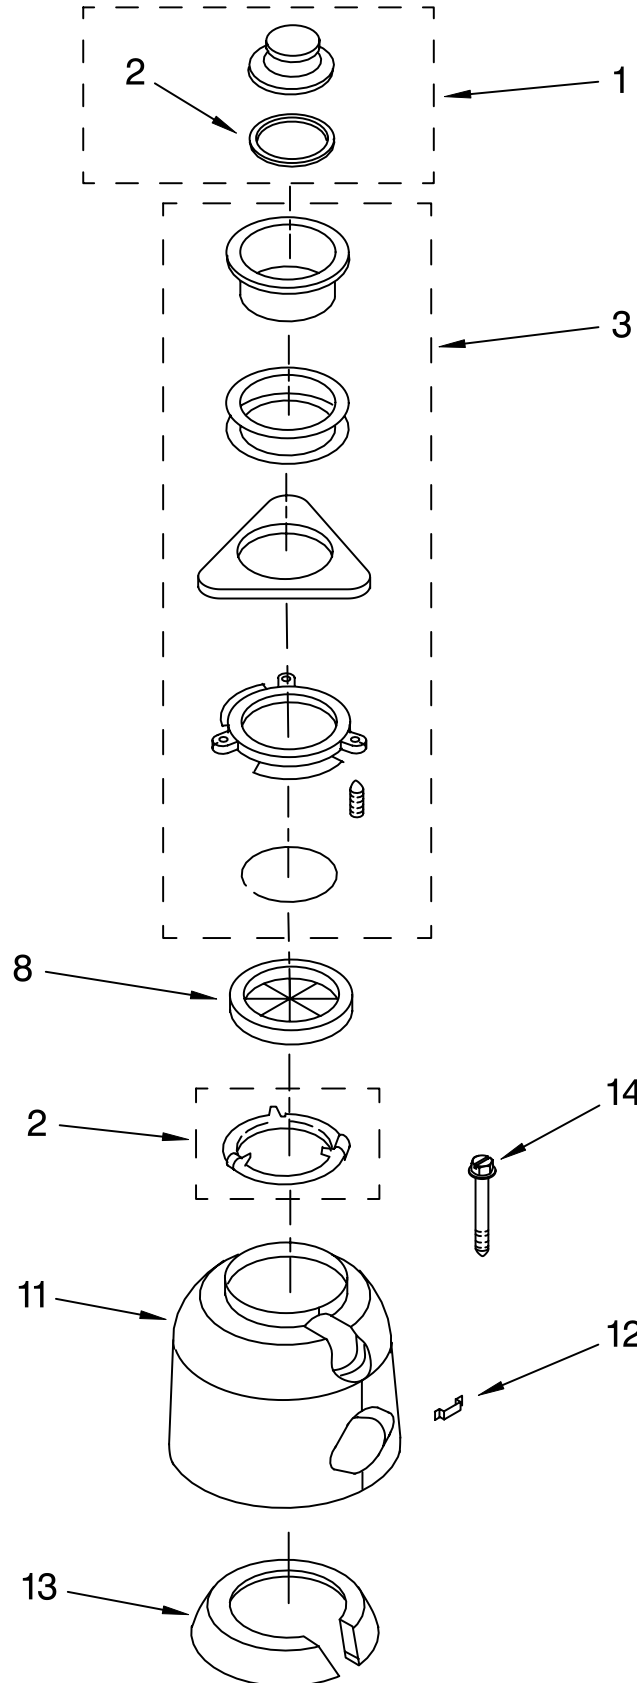

UPPER HOUSING AND FLANGE PARTS

DISPOSER

For Model: GC5000XE2

Illus. No.	Part No.	DESCRIPTION
1	4211577	Stopper Assembly
2	4211333	Gasket, Stopper
3	8174335	Mounting Assembly
8	4211615	Gasket, Mounting
11	8174357	Trim Shell
12	8174342	Clip
13	4211649	Insulation
14	8174343	Bolt, Thru

FOR ORDERING INFORMATION REFER TO PARTS PRICE LIST

LOWER HOUSING AND MOTOR PARTS

For Model: GC5000XE2

Illus. No.	Part No.	DESCRIPTION
1		Enclosure Assy (Not Serviceable)
6	4211322	Actuator Assembly, Centrifugal
7	8174337	Stator Assembly
8	8174312	Switch Assembly, Start
9	8174347	Overload, Protector
10	8174345	End Frame Assembly
12	8174355	Kit, Installation
16	4211326	Shield, Wire
17	8174315	Cover, Terminal
20	8174310	Wrench, Emergency

Following Parts Not Illustrated

8174356 Guide, Use And Care

FOR ORDERING INFORMATION REFER TO PARTS PRICE LIST