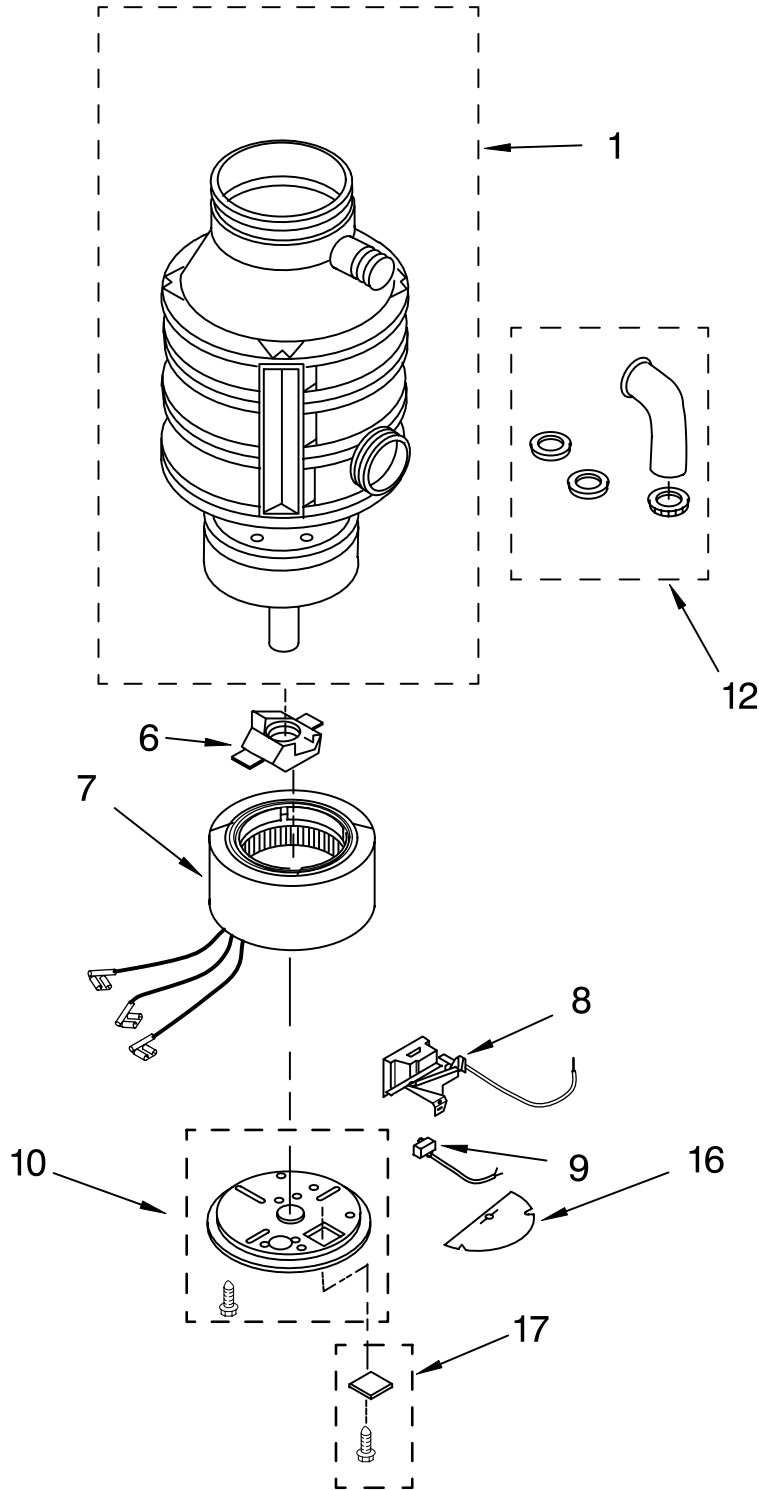

UPPER HOUSING AND FLANGE PARTS

DISPOSER

For Model: GC5000XE2

Illus. No.	Part No.	DESCRIPTION
1	4211577	Stopper Assembly
2	4211333	Gasket, Stopper
3	8174335	Mounting Assembly
8	4211615	Gasket, Mounting
11	8174357	Trim Shell
12	8174342	Clip
13	4211649	Insulation
14	8174343	Bolt, Thru

FOR ORDERING INFORMATION REFER TO PARTS PRICE LIST

LOWER HOUSING AND MOTOR PARTS

For Model: GC5000XE2

Illus. No.	Part No.	DESCRIPTION
1		Enclosure Assy (Not Serviceable)
6	4211322	Actuator Assembly, Centrifugal
7	8174337	Stator Assembly
8	8174312	Switch Assembly, Start
9	8174347	Overload, Protector
10	8174345	End Frame Assembly
12	8174355	Kit, Installation
16	4211326	Shield, Wire
17	8174315	Cover, Terminal
20	8174310	Wrench, Emergency

Following Parts Not Illustrated

8174356 Guide, Use And Care

FOR ORDERING INFORMATION REFER TO PARTS PRICE LIST