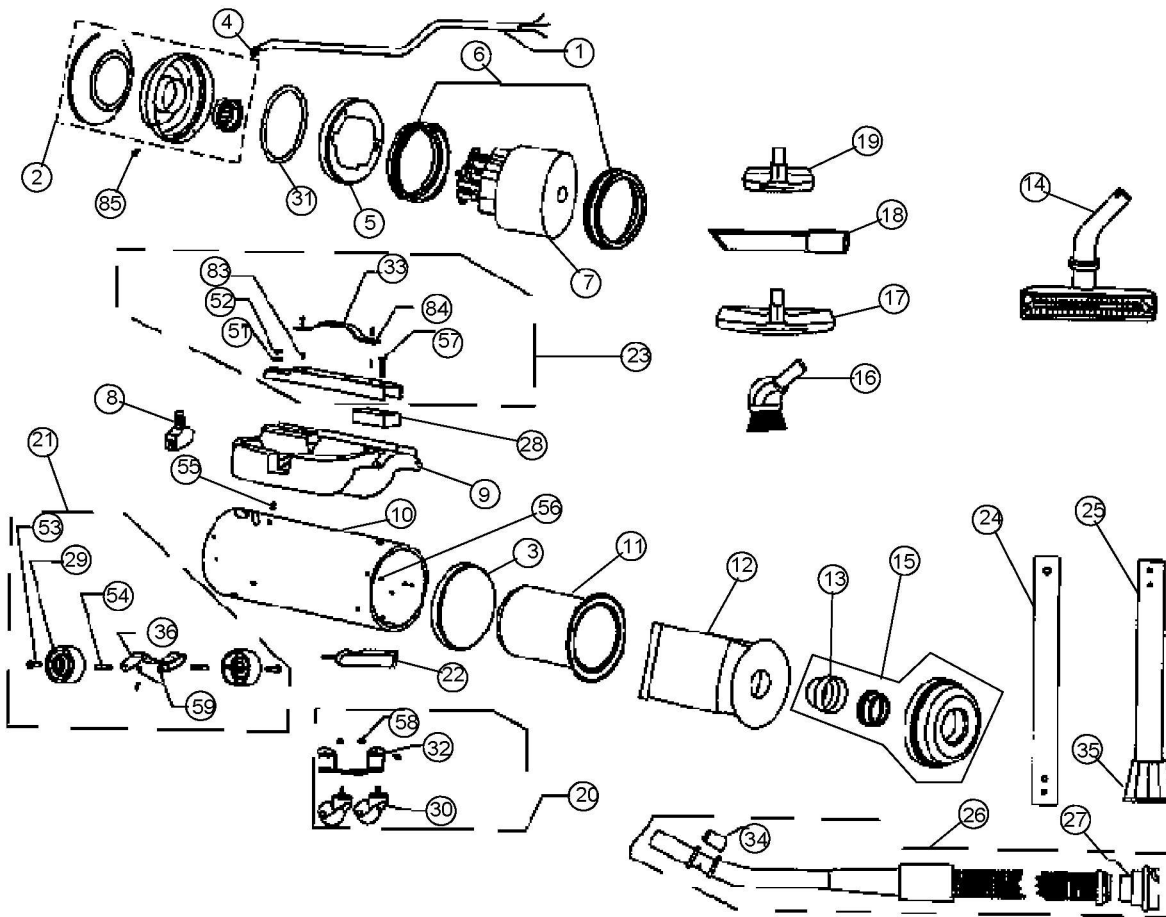

## Assembly Schematic

## Part Listing / Price List

Item	Part Number	Model's To Fit	Part Description
1	1041536B00	4150	CORD & PLUG3 WIRE 25'
2	2460731B00	4150	REAR END BELL ASSEMBLY
3	1415030000	4150	FILTER
4	1880304000	4150	STRAIN RELIEF
5	1401062000	4150	REAR MOTOR SUPPORT
6	1350060000	4150	RUBBER MOTOR SUPPORT
7	2116432000	4150	MOTOR
8	1413302000	4150	SWITCH
9	1411000B00	4150	TOOL CADDY
10	2041062B00	4150	CASING & RING ASSEMBLY
11	2041140000	4150	BAG ASSEMBLY
12	3040447001	4150	TYPE J BAG 3 PACK
13	1775794000	4150	INLET TUBE
14	2241020B00	4150	NOZZLE ASSEMBLY
15	2040173000	4150	COMP FRONT END BELL ASSY
16	3097282B00	4150	ROUND BRUSH ASSEMBLY
17	3415682B00	4150	10" FLOOR BRUSH ASSEMBLY
18	1258801B00	4150	CREVICE TOOL
19	3415582B00	4150	6" UPHOLSTERY TOOL
20	2070275000	4150	FRONT WHEELS & BRACKET
21	2026105000	4150	REAR WHEELS & BRACKET
22	3040174B00	4150	CLAMP ASSEMBLY
23	2041130B00	4150	HANDLE & WIRING DUCT ASSY
24	2041077000	4150	UPPER WAND ASSEMBLY
25	2041076B00	4150	LOWER WAND ASSEMBLY
26	2041084B00	4150	7' HOSE & BLEED VALVE ASSY
27	2190180B00	4150	HOSE CONNECTOR ASSEMBLY
28	1410727B00	4150	WIRE DUCT PLUG
29	1285705000	4150	REAR WHEEL
30	1988440000	4150	CASTER SWIVEL BALL
31	1156776000	4150	REAR END BELL GASKET
32	1701119000	4150	WHEEL BRACKET STAMPING
33	1701314600	4150	GRIP

### Model No.

Item	Part Number	Model's To Fit	Part Description
80	1598711000	4250, 4350	RETAINER RING
81	No Longer Avail	4250, 4350	RETAINER SPRING
82	1598743000	4250, 4350	RETAINER SCREW
83	1601772000	4150, 4250, 4350, 4600, 4650, 4700, 4750	LATCH SPACER
84	1750725000	4150, 4250, 4350, 4600, 4650, 4700, 4750	GRIP STAMPING
85	1200707000	4150, 4250, 4350, 4600, 4650, 4700, 4750	SELFTAPPING SCREW
86	1940430000	4700, 4750	SLIDE POTENT. FASTENER
87	1470125B00	4700, 4750	SLIDE POTENT. BUTTON