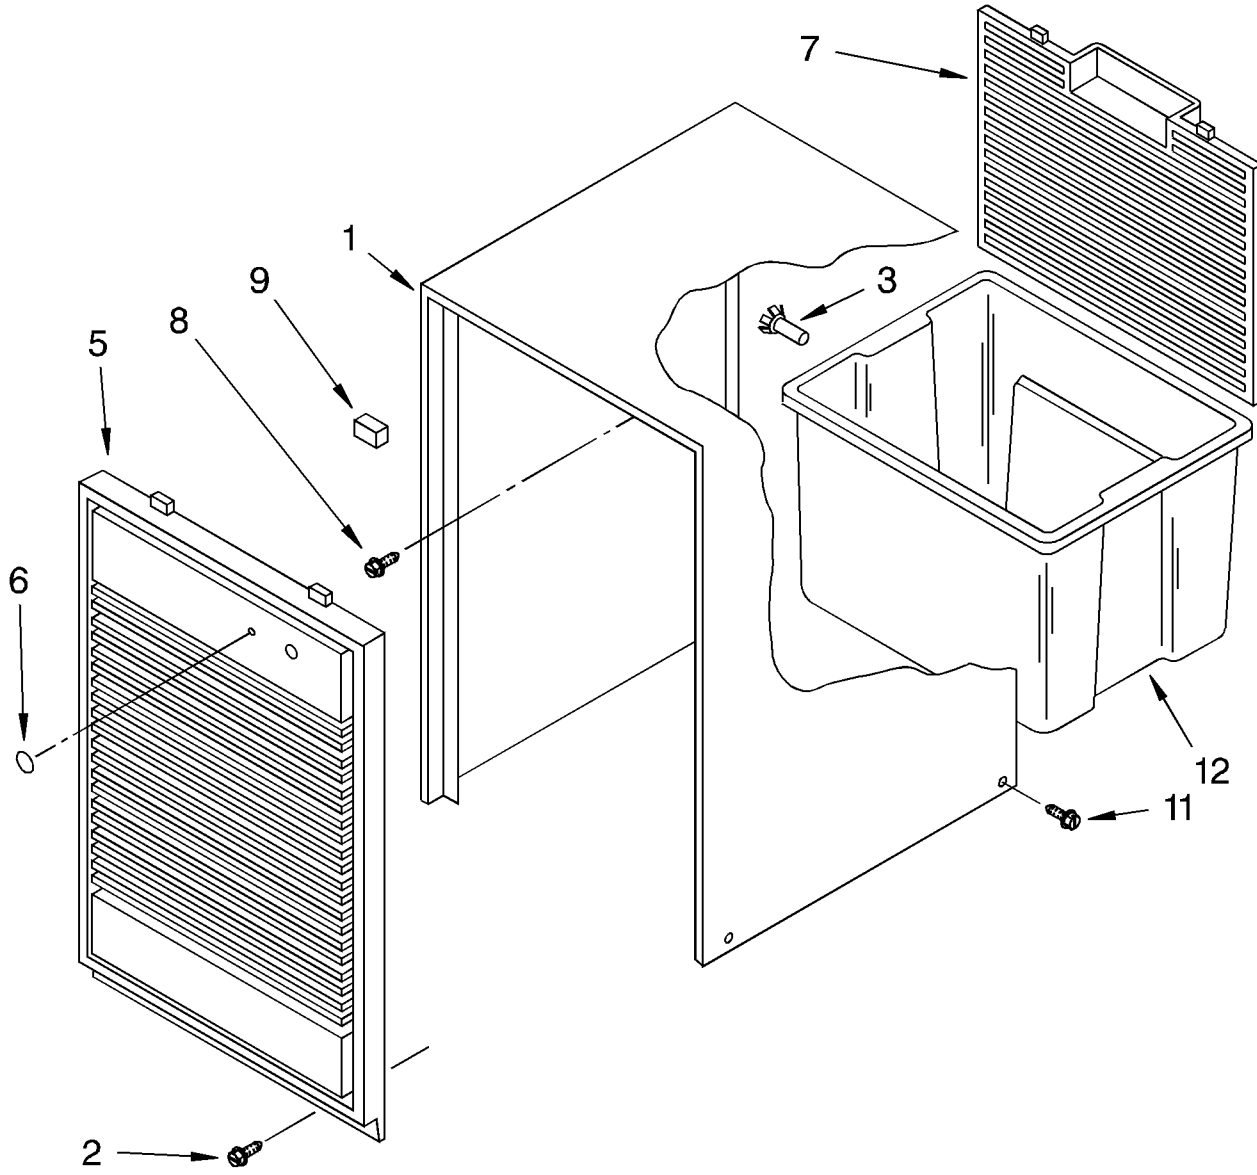

CABINET PARTS

For Model: BPDH2500AS0