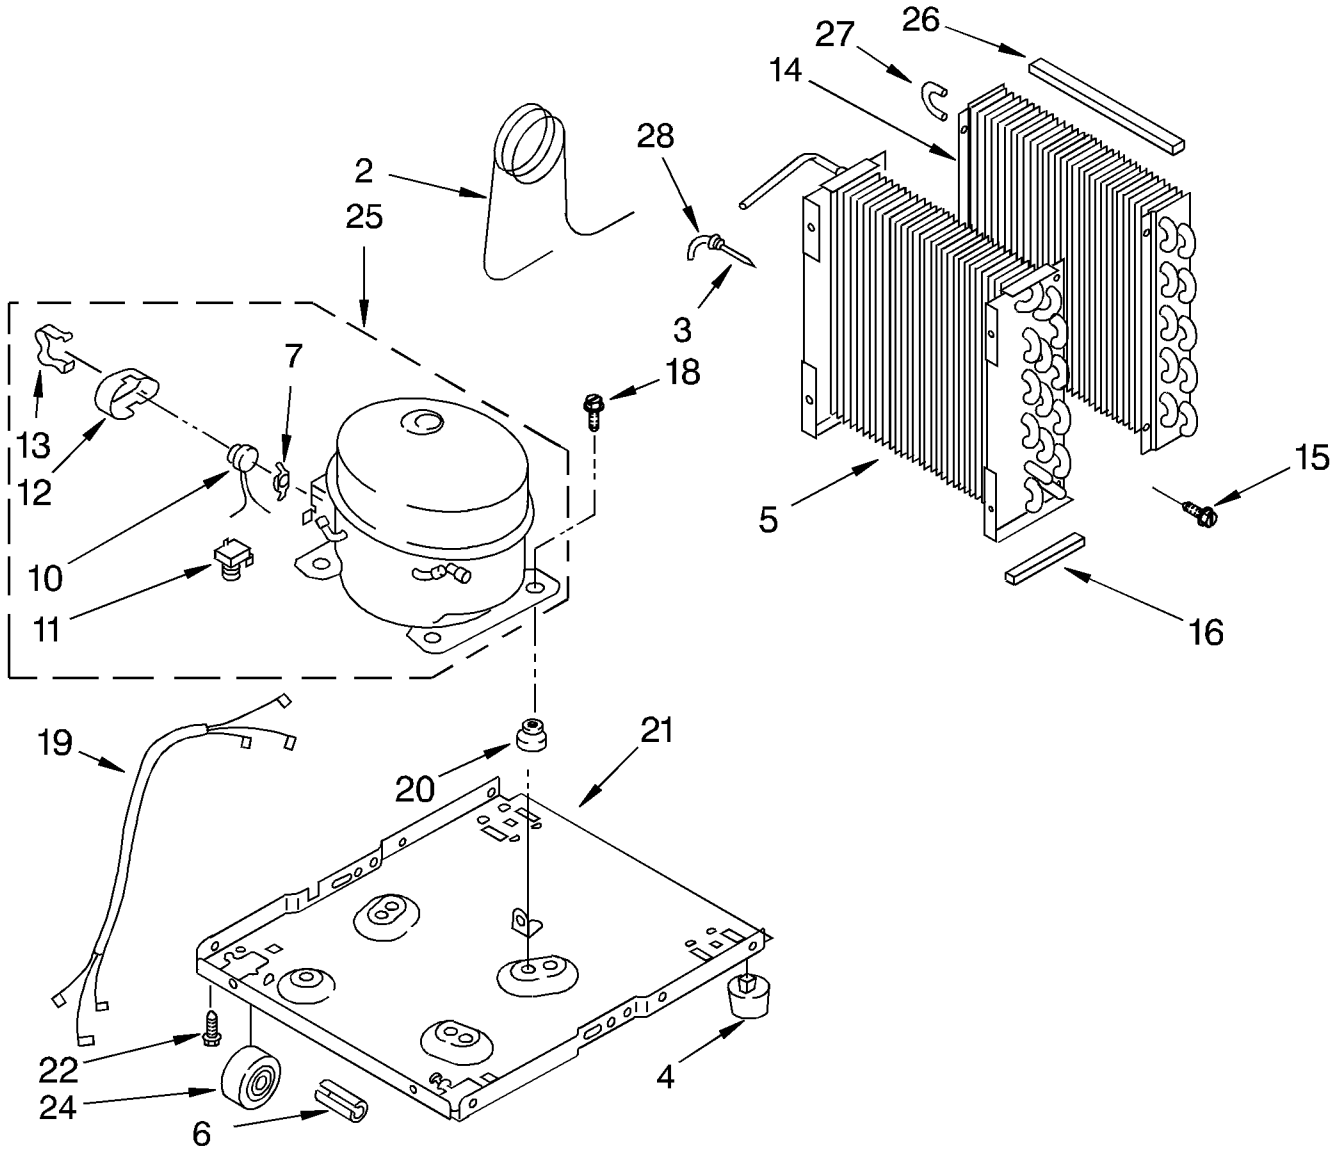

UNIT PARTS

For Model: BPDH2500AS0