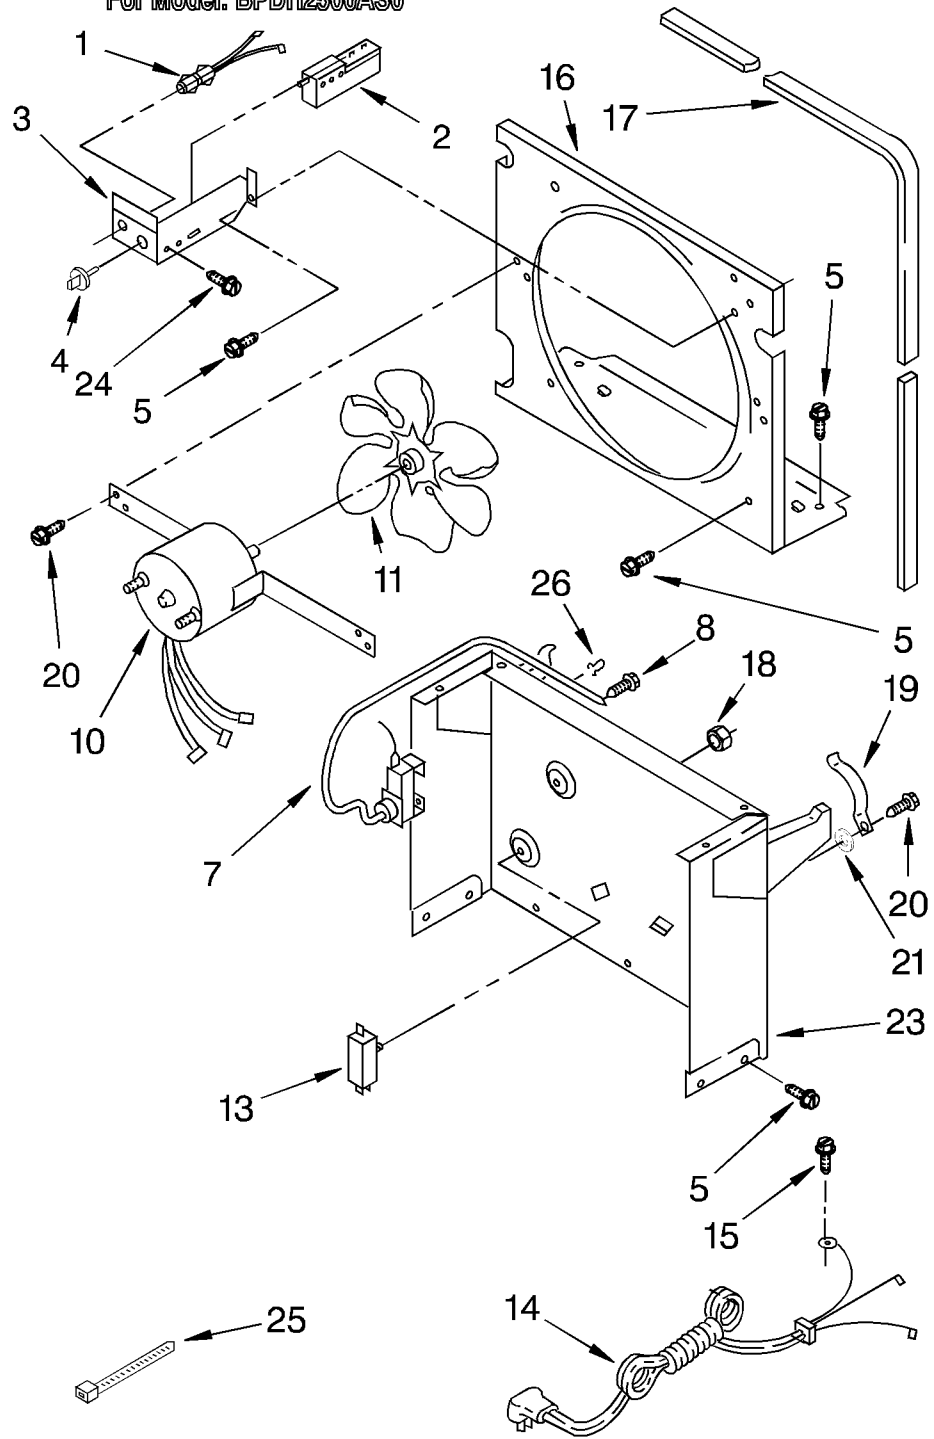

AIR FLOW AND CONTROL PARTS

For Model: BPDH2500AS0

| | | |
|----|---------|-------------------------------|
| 1 | 1158419 | Light, Indicator |
| 2 | 1162578 | Humidistat, Control |
| 3 | 951284 | Bracket, Control |
| 4 | 1162670 | Knob, Control |
| 5 | 488480 | Screw, S.M. #8 x 1/2 A |
| 7 | 1155109 | Thermostat, Deicer |
| 8 | 488234 | Screw, 8-32 X 1/4 (2) |
| 10 | 1162030 | Motor, Fan |
| 11 | 949645 | Blade, Fan |
| 13 | 999747 | Switch, Water Level Control |
| 14 | 1155670 | Cord, Appliance |
| 15 | 487871 | Screw, 8-32 x 3/8 |
| 16 | 998779 | Plate, Orifice |
| 17 | 1162704 | Seal |
| 18 | 489001 | Palnut, 3/8-32 |
| 19 | 1161718 | Spring, Water Level |
| 20 | 488248 | Screw, 8 x 1/2A |
| 21 | | Washer, Repair |
| | 489083 | .030 Thickness |
| | 489029 | .062 Thickness |
| 23 | 1163800 | Support |
| 24 | 1162513 | Screw, 8-18 x 1/4 |
| 25 | 602851 | Tie, Cable (3) |
| 26 | 471363 | Clamp, Tube To Evaporator (2) |