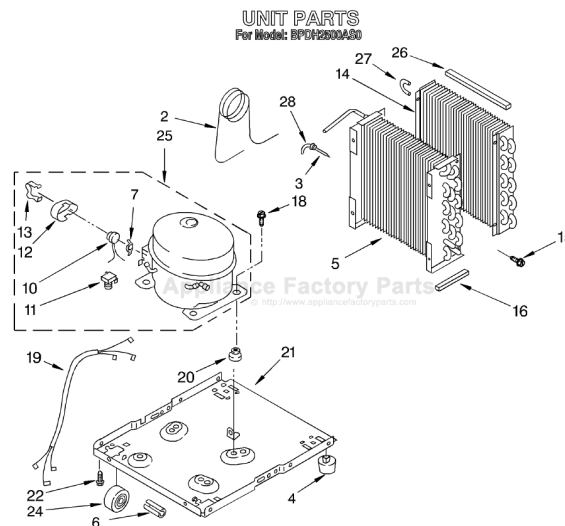

[Find Your KITCHENAID Dehumidifier Parts - Select From 14 Models](#)

----- Manual continues below -----