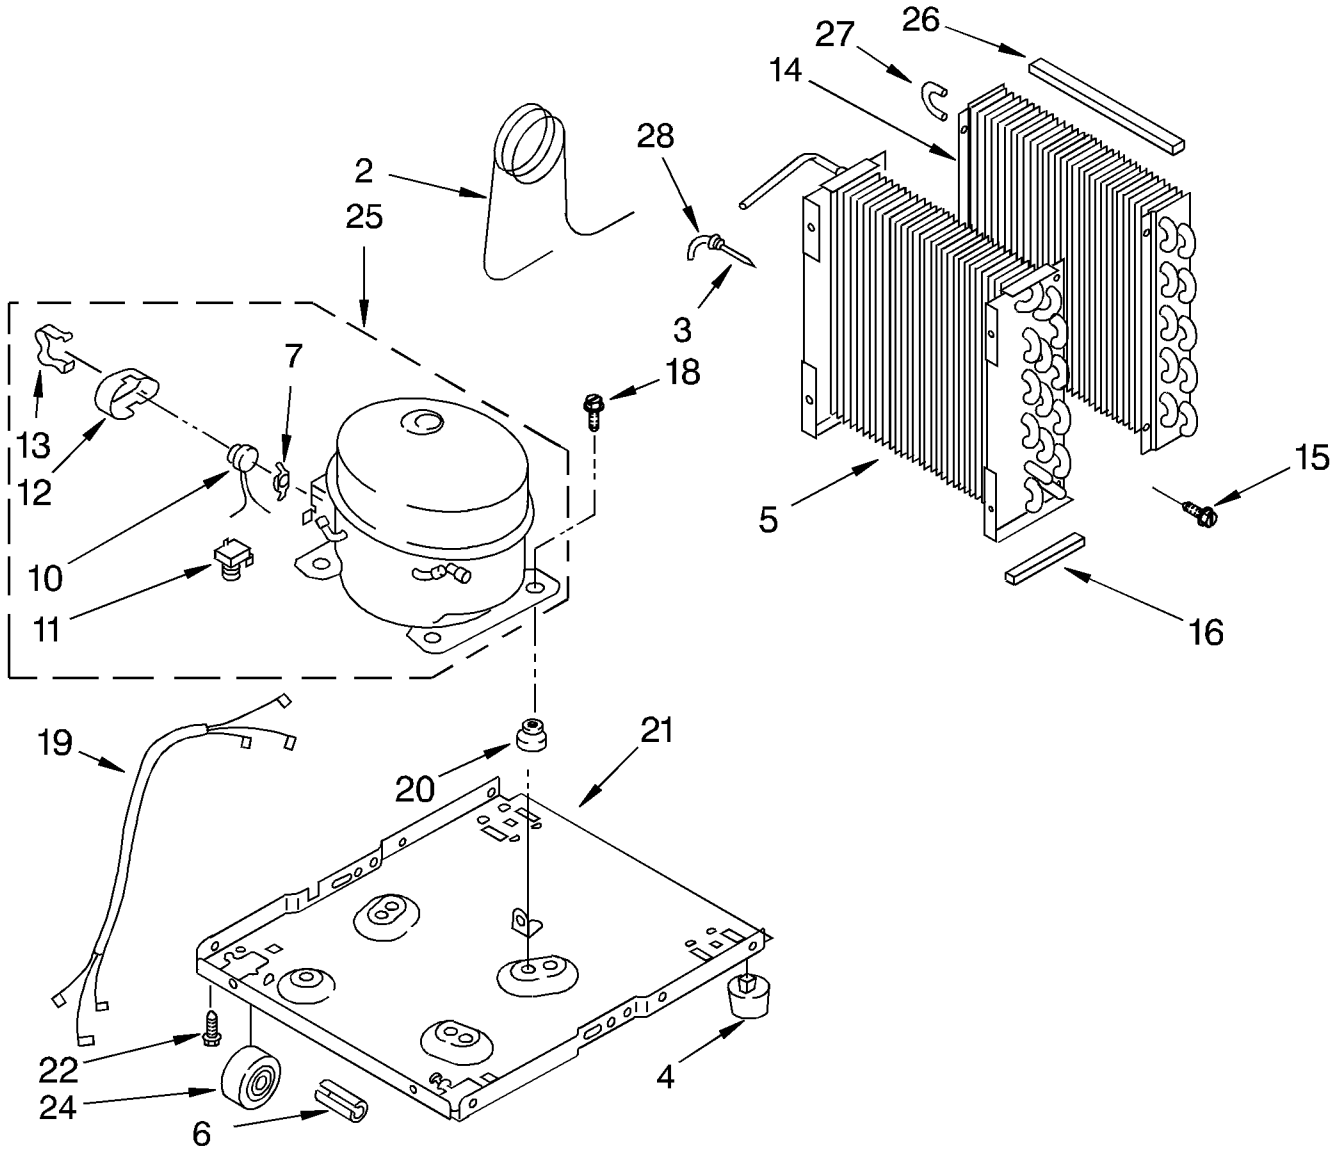

x

PARTS LIST

for

DEHUMIDIFIER

MODEL

BPDH2500AS0

FOR CUSTOMER SATISFACTION ALWAYS USE  
FACTORY SPECIFICATION PARTS

# UNIT PARTS

For Model: BPDH2500AS0

		Literature Parts
	LIT1162524	Sheet, Tech
	LIT1157787	Wiring Diagram
	LIT1162709	Use & Care Guide
	LIT884631	List, Repair Parts
2	1162154	Tube, Restrictor
3	1162037	Strainer
4	951886	Glide (2)
5	1162152	Condenser
6	489015	Roll Pin-2.0 LG
7		Spring, Overload
	549086	Service
10		Overload
	1158790	Production
	649842	Service
11		Relay, Start
	1158608	Production
	549500	Service
12		Cover, Terminal
	1157582	Production
	865086	Service
13		Retainer, Cover
	938384	Production
	831282	Service
14	1162153	Evaporator
15	488624	Screw, 8 x 3/8 (4)
16	1162372	Seal
18	488400	Screw, 1/4-28 x 1" (3)
19	484136	Harness, Wire
20	1156748	Grommet (4)
21	1157584	Base
22	487871	Screw, 8-32 x 3/8
24	998726	Caster (2)
25	1157552	Compressor, Service (Complete Assembly)
26	1162348	Seal Evaporator Top
27	854624	Bend, Return
28	855199	Bend, Return

# AIR FLOW AND CONTROL PARTS

For Model: BPDH2500AS0

1	1158419	Light, Indicator
2	1162578	Humidistat, Control
3	951284	Bracket, Control
4	1162670	Knob, Control
5	488480	Screw, S.M. #8 x 1/2 A
7	1155109	Thermostat, Deicer
8	488234	Screw, 8-32 X 1/4 (2)
10	1162030	Motor, Fan
11	949645	Blade, Fan
13	999747	Switch, Water Level Control
14	1155670	Cord, Appliance
15	487871	Screw, 8-32 x 3/8
16	998779	Plate, Orifice
17	1162704	Seal
18	489001	Palnut, 3/8-32
19	1161718	Spring, Water Level
20	488248	Screw, 8 x 1/2A
21		Washer, Repair
	489083	.030 Thickness
	489029	.062 Thickness
23	1163800	Support
24	1162513	Screw, 8-18 x 1/4
25	602851	Tie, Cable (3)
26	471363	Clamp, Tube To Evaporator (2)