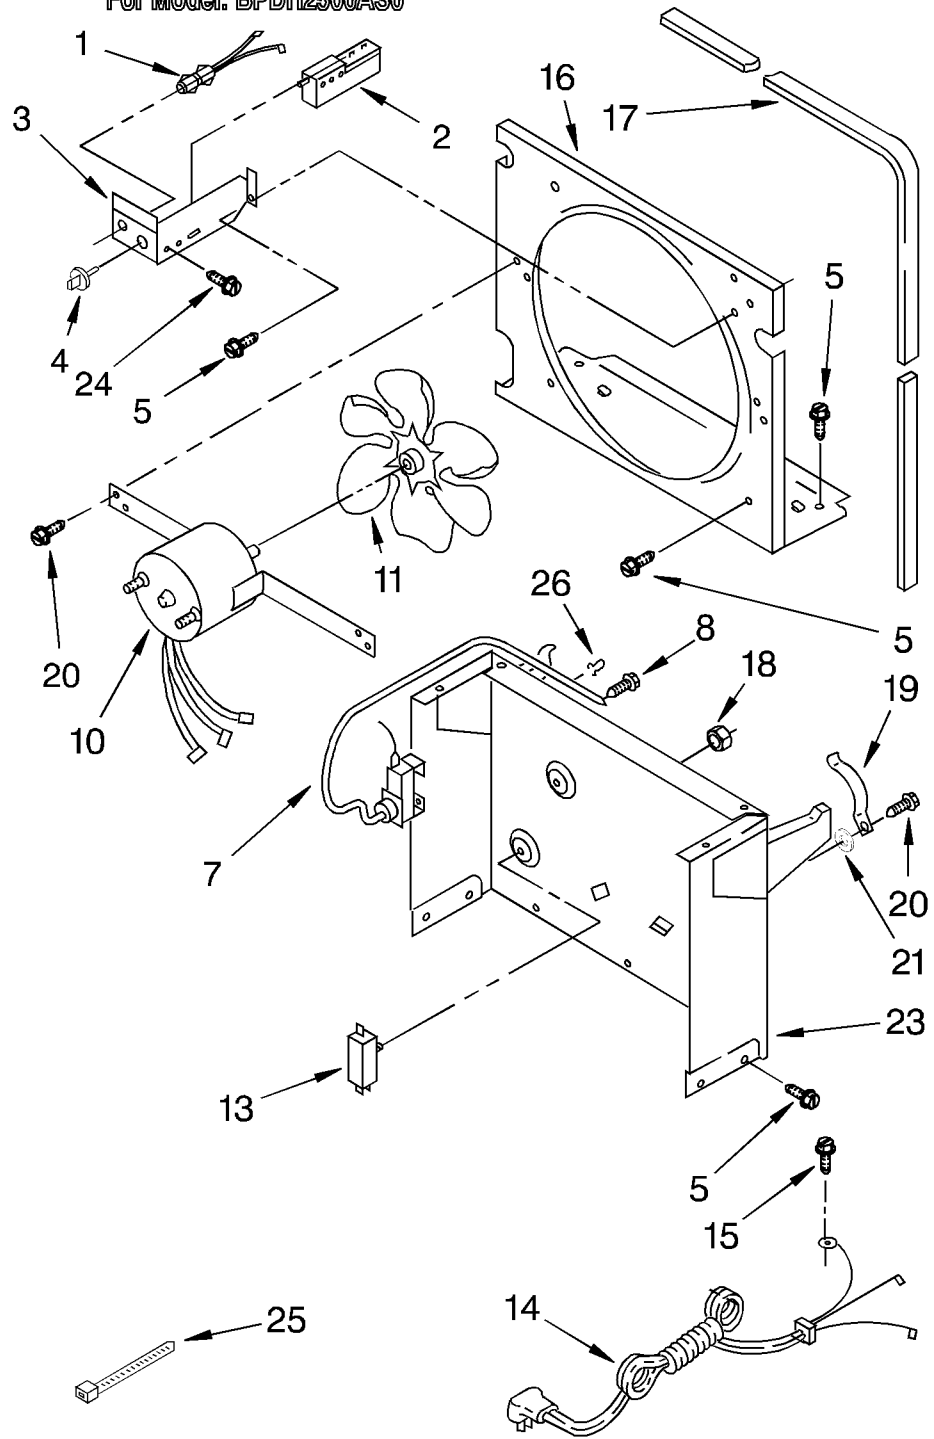

# UNIT PARTS

For Model: BPDH2500AS0

		Literature Parts
	LIT1162524	Sheet, Tech
	LIT1157787	Wiring Diagram
	LIT1162709	Use & Care Guide
	LIT884631	List, Repair Parts
2	1162154	Tube, Restrictor
3	1162037	Strainer
4	951886	Glide (2)
5	1162152	Condenser
6	489015	Roll Pin-2.0 LG
7		Spring, Overload
	549086	Service
10		Overload
	1158790	Production
	649842	Service
11		Relay, Start
	1158608	Production
	549500	Service
12		Cover, Terminal
	1157582	Production
	865086	Service
13		Retainer, Cover
	938384	Production
	831282	Service
14	1162153	Evaporator
15	488624	Screw, 8 x 3/8 (4)
16	1162372	Seal
18	488400	Screw, 1/4-28 x 1" (3)
19	484136	Harness, Wire
20	1156748	Grommet (4)
21	1157584	Base
22	487871	Screw, 8-32 x 3/8
24	998726	Caster (2)
25	1157552	Compressor, Service (Complete Assembly)
26	1162348	Seal Evaporator Top
27	854624	Bend, Return
28	855199	Bend, Return

# AIR FLOW AND CONTROL PARTS

For Model: BPDH2500AS0

1	1158419	Light, Indicator
2	1162578	Humidistat, Control
3	951284	Bracket, Control
4	1162670	Knob, Control
5	488480	Screw, S.M. #8 x 1/2 A
7	1155109	Thermostat, Deicer
8	488234	Screw, 8-32 X 1/4 (2)
10	1162030	Motor, Fan
11	949645	Blade, Fan
13	999747	Switch, Water Level Control
14	1155670	Cord, Appliance
15	487871	Screw, 8-32 x 3/8
16	998779	Plate, Orifice
17	1162704	Seal
18	489001	Palnut, 3/8-32
19	1161718	Spring, Water Level
20	488248	Screw, 8 x 1/2A
21		Washer, Repair
	489083	.030 Thickness
	489029	.062 Thickness
23	1163800	Support
24	1162513	Screw, 8-18 x 1/4
25	602851	Tie, Cable (3)
26	471363	Clamp, Tube To Evaporator (2)

# CABINET PARTS

For Model: BPDH2500AS0

1	998821	Cabinet
2	489120	Screw, 8-32 x 1/2 (2)
3	998813	Retainer, Pin (2) (Rear Grille)
5	1162669	Grille, Front Assembly
6	998846	Lens, Light
7	998832	Grille, Rear
8	489073	Screw, #8 x 3/8
9	948584	Spacer, Grille
11	1158781	Screw
12	951901	Pan, Condensate