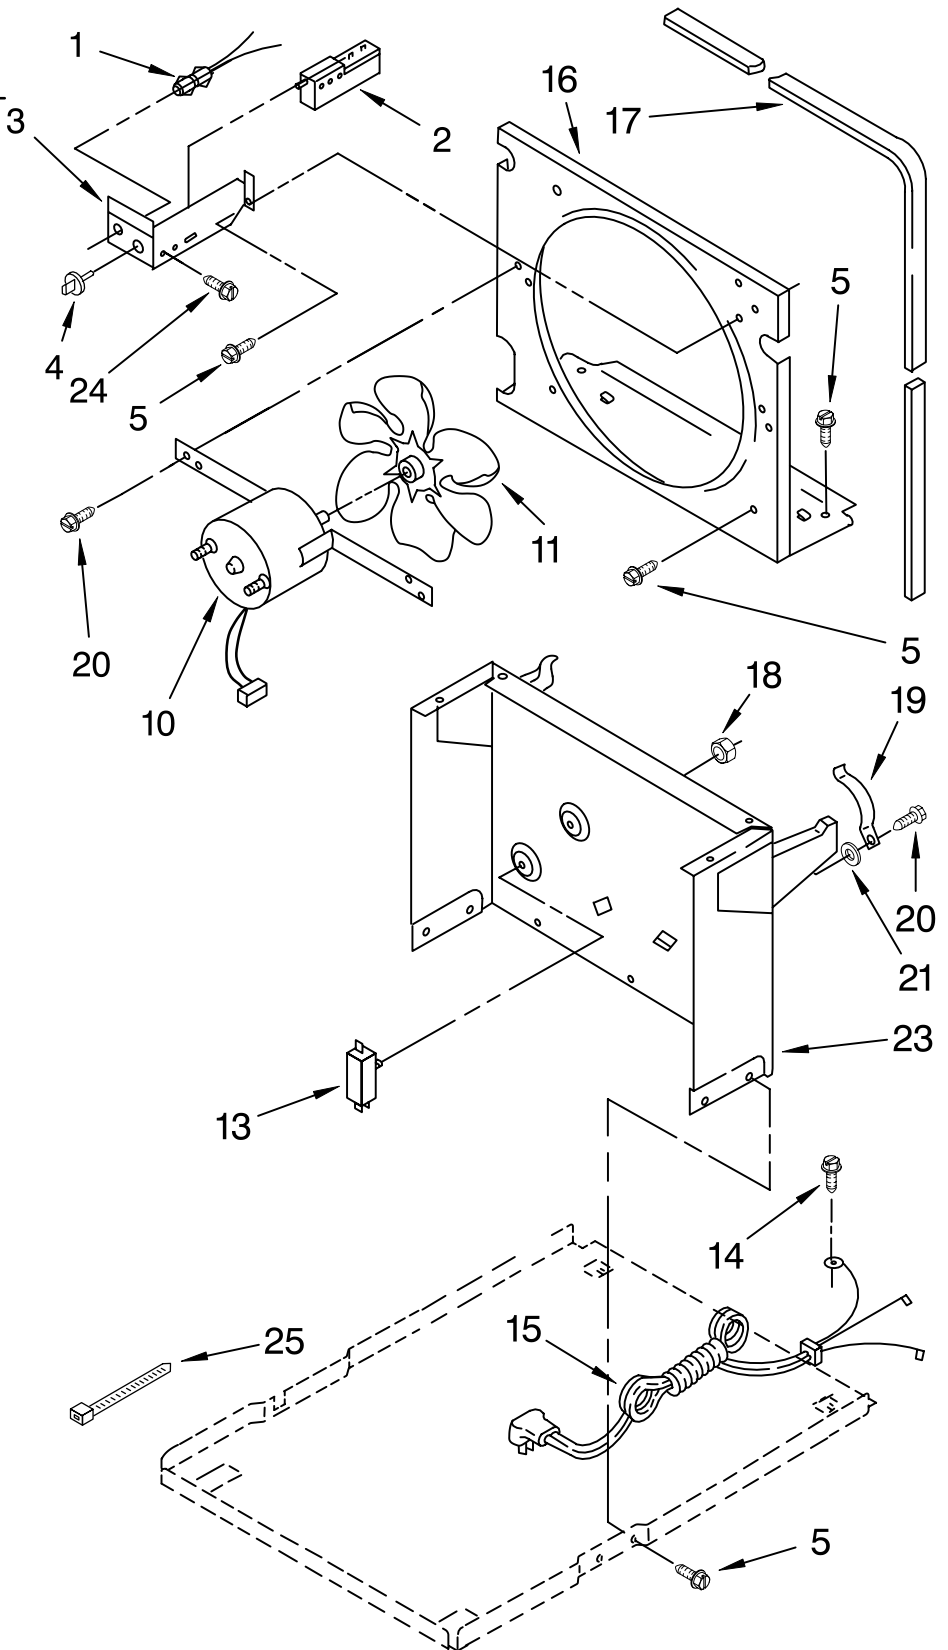

AIR FLOW AND CONTROL PARTS

DEHUMIDIFIER

For Model: BPDH2500FS0

Chambers

Illus. No.	Part No.	DESCRIPTION
1	1164804	Light, Indicator
2	1166055	Humidistat, Control
3	1167040	Bracket, Humidistat
4	1166806	Knob, Humidistat Control
5	488480	Screw, Sm #8 x 1/2
10	1164813	Motor, Fan
11	949645	Blade, Fan
13	999747	Switch, Water Level Control
14	487871	Screw, 8-32 x 3/8
15	1164784	Cord, Appliance
16	1166838	Plate, Orifice
17	1162704	Seal
18	489001	Palnut, 3/8-32
19	1161718	Spring, Water Level
20	486194	Screw, 8 X 1/2
21	489029	Washer, Repair .062 Thickness
23	1163800	Support
24	1159222	Screw
25	602851	Tie, Cable

FOR ORDERING INFORMATION REFER TO PARTS PRICE LIST

UNIT PARTS

For Model: BPDH2500FS0

Illus. No.	Part No.	DESCRIPTION
1	1167544	Condenser
2	1168191	Tube, Restrictor
3	1162526	Strainer
4	950061	Spring Overload
5	1162348	Seal Evaporator Top
7	1166013	Deicer
8	1162650	Insulation (Restrictor Tube)
9	1180752	Relief, Strain
10	1164775	Overload, Protector
11	950058	Relay, Start

Illus. No.	Part No.	DESCRIPTION
12	950055	Cover, Terminal
13	950056	Retainer, Cover
14	1168184	Evaporator
15	488480	Screw, 8 x 1/2 (4)
16	1162372	Seal
18	1166034	Bolt, 1/4-28 x 1" (4)
19	1165265	Harness, Wire
20	1100826	Grommet (4)
21	1157584	Base
22	998726	Roller (2)
24	489015	Pin, Roller (2)

Illus. No.	Part No.	DESCRIPTION
	978025	1/4" Tube O.D.
	978026	5/16" Tube O.D.
	978027	3/8" Tube O.D.
	978028	1/2" Tube O.D.
	978029	5/8" Tube O.D.
	978030	3/4" Tube O.D.
	978865	Seal, Ring Access Valve (20 Pack)