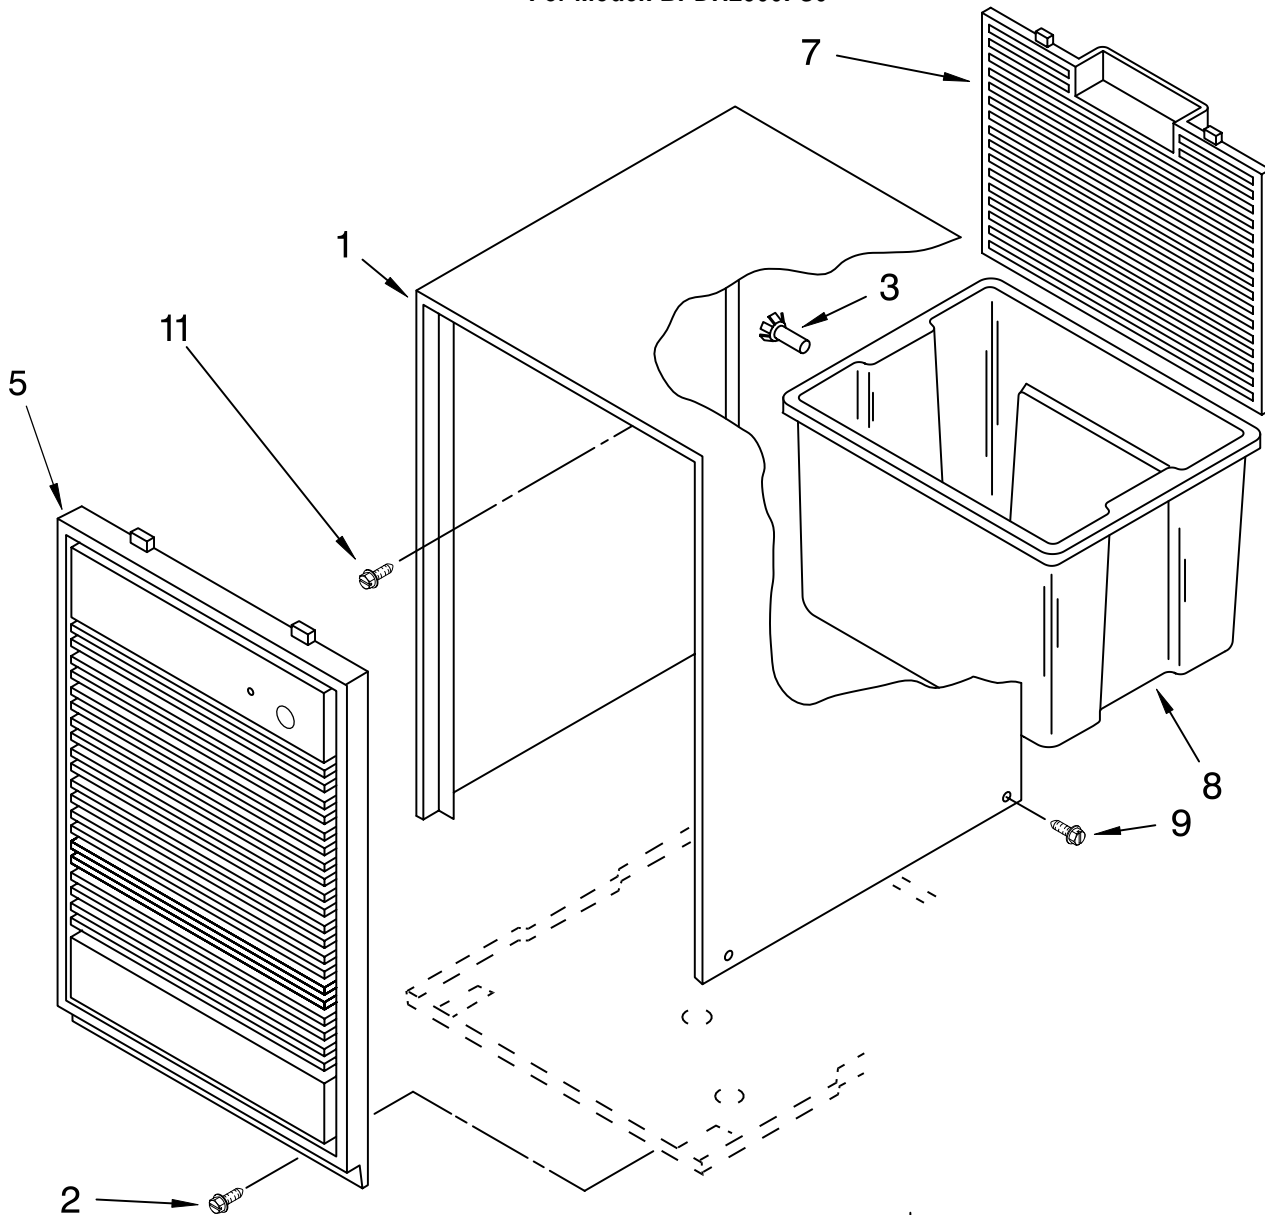

AIR FLOW AND CONTROL PARTS

DEHUMIDIFIER

For Model: BPDH2500FS0

Chambers

Illus. No.	Part No.	DESCRIPTION
1	1164804	Light, Indicator
2	1166055	Humidistat, Control
3	1167040	Bracket, Humidistat
4	1166806	Knob, Humidistat Control
5	488480	Screw, Sm #8 x 1/2
10	1164813	Motor, Fan
11	949645	Blade, Fan
13	999747	Switch, Water Level Control
14	487871	Screw, 8-32 x 3/8
15	1164784	Cord, Appliance
16	1166838	Plate, Orifice
17	1162704	Seal
18	489001	Palnut, 3/8-32
19	1161718	Spring, Water Level
20	486194	Screw, 8 X 1/2
21	489029	Washer, Repair .062 Thickness
23	1163800	Support
24	1159222	Screw
25	602851	Tie, Cable

Illus. No.	Part No.	DESCRIPTION
12	950055	Cover, Terminal
13	950056	Retainer, Cover
14	1168184	Evaporator
15	488480	Screw, 8 x 1/2 (4)
16	1162372	Seal
18	1166034	Bolt, 1/4-28 x 1" (4)
19	1165265	Harness, Wire
20	1100826	Grommet (4)
21	1157584	Base
22	998726	Roller (2)
24	489015	Pin, Roller (2)

Illus. No.	Part No.	DESCRIPTION
25	1164773	Compressor, (Complete Assembly)
26	1169760	Bend, Return (1)
27	855199	Bend, Return (8)
28	951886	Glide (2)
30	708531	Bend, Return (10)
31	708532	Bend, Return (4)

REFRIGERANT CHARGE

7.75 OZ.

FOR ORDERING INFORMATION REFER TO PARTS PRICE LIST

CABINET PARTS

For Model: BPDH2500FS0

Illus. No.	Part No.	DESCRIPTION
1	1166059	Cabinet
2	1166815	Screw (2)
3	998813	Retainer Pin (Rear Grille)
5	1168287	Grille, Front
7	1166805	Grille, Rear
8	1166060	Pan, Condensate
9	1166816	Screw (4)
11	488624	Screw, 8 x 3/8