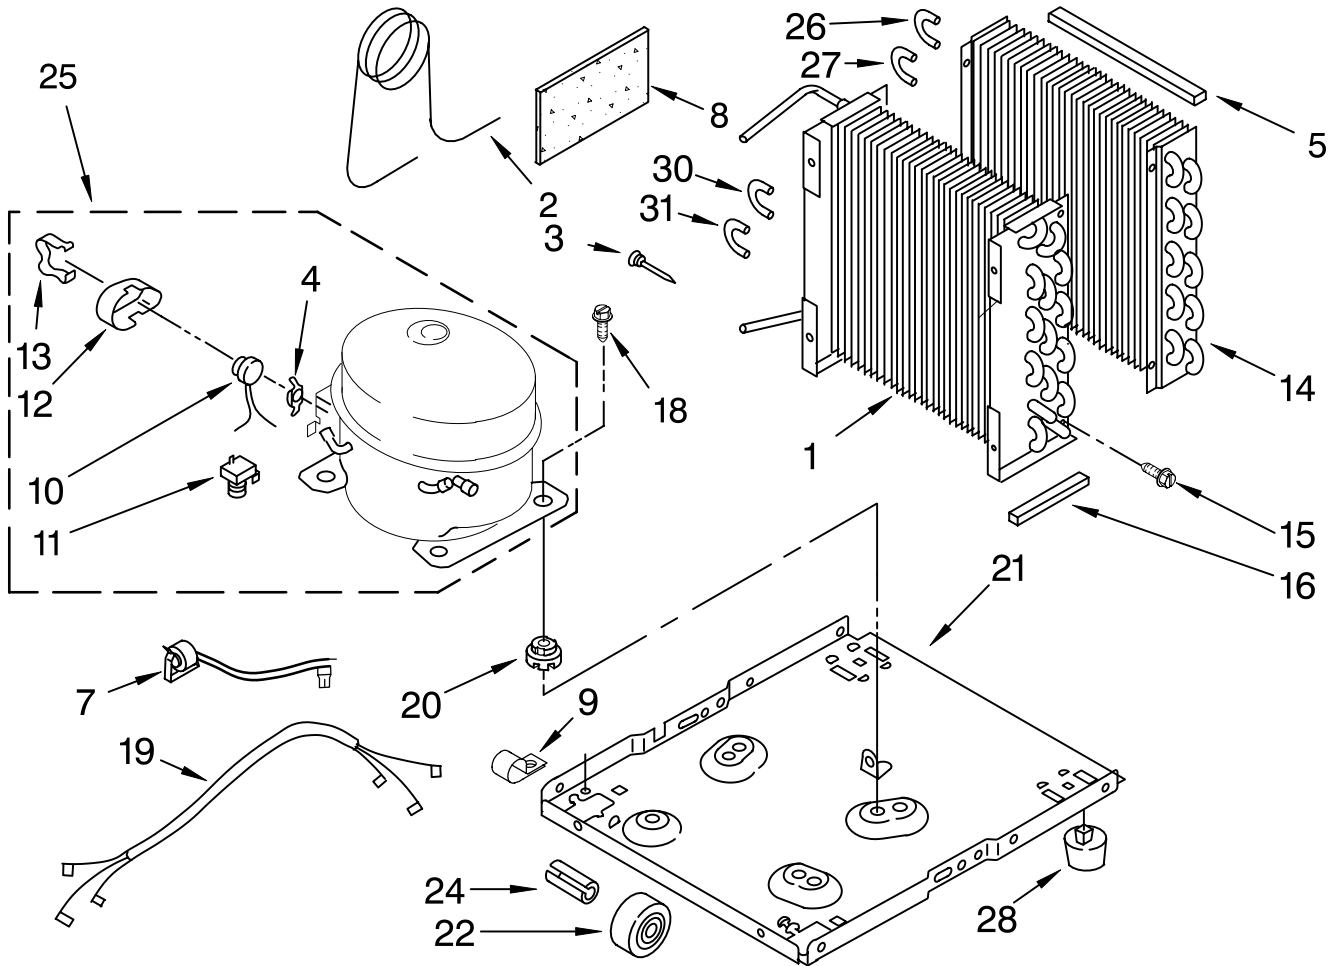

AIR FLOW AND CONTROL PARTS

DEHUMIDIFIER

For Model: BPDH2500FS0

Chambers

Illus. No.	Part No.	DESCRIPTION
1	1164804	Light, Indicator
2	1166055	Humidistat, Control
3	1167040	Bracket, Humidistat
4	1166806	Knob, Humidistat Control
5	488480	Screw, Sm #8 x 1/2
10	1164813	Motor, Fan
11	949645	Blade, Fan
13	999747	Switch, Water Level Control
14	487871	Screw, 8-32 x 3/8
15	1164784	Cord, Appliance
16	1166838	Plate, Orifice
17	1162704	Seal
18	489001	Palnut, 3/8-32
19	1161718	Spring, Water Level
20	486194	Screw, 8 X 1/2
21	489029	Washer, Repair .062 Thickness
23	1163800	Support
24	1159222	Screw
25	602851	Tie, Cable

FOR ORDERING INFORMATION REFER TO PARTS PRICE LIST

UNIT PARTS

For Model: BPDH2500FS0

Illus. No.	Part No.	DESCRIPTION
1	1167544	Condenser
2	1168191	Tube, Restrictor
3	1162526	Strainer
4	950061	Spring Overload
5	1162348	Seal Evaporator Top
7	1166013	Deicer
8	1162650	Insulation (Restrictor Tube)
9	1180752	Relief, Strain
10	1164775	Overload, Protector
11	950058	Relay, Start

Illus. No.	Part No.	DESCRIPTION
12	950055	Cover, Terminal
13	950056	Retainer, Cover
14	1168184	Evaporator
15	488480	Screw, 8 x 1/2 (4)
16	1162372	Seal
18	1166034	Bolt, 1/4-28 x 1" (4)
19	1165265	Harness, Wire
20	1100826	Grommet (4)
21	1157584	Base
22	998726	Roller (2)
24	489015	Pin, Roller (2)

Illus. No.	Part No.	DESCRIPTION
	978025	1/4" Tube O.D.
	978026	5/16" Tube O.D.
	978027	3/8" Tube O.D.
	978028	1/2" Tube O.D.
	978029	5/8" Tube O.D.
	978030	3/4" Tube O.D.
	978865	Seal, Ring Access Valve (20 Pack)